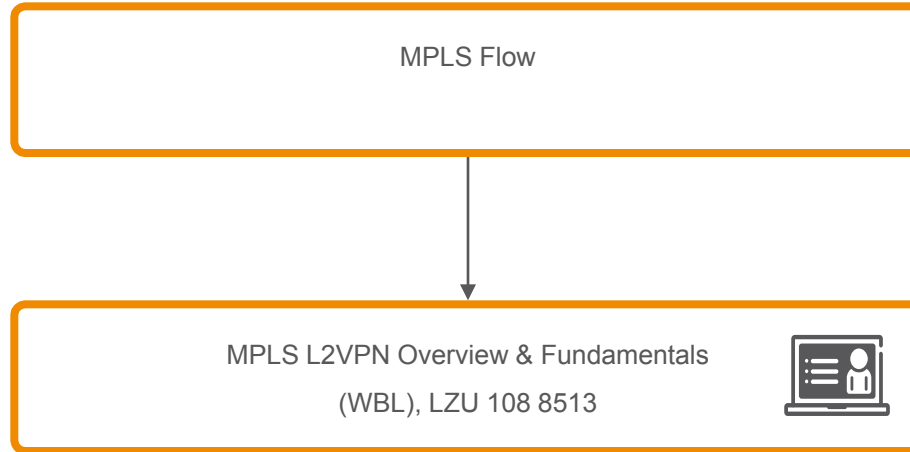

OSPF Flow (theory and exercise)

IS-IS Flow (theory and exercise)

BGP Overview & Fundamentals
(WBL), LZU 108 8532

IPTV

IP Multicast

IP: Traffic Control

Quality of Service (QoS)

Mobile Backhaul: Ethernet Ethernet Transport

Mobile Backhaul: MPLS

OSPF Flow (theory and exercise)

IS-IS Flow (theory and exercise)

MPLS Overview & Fundamentals
(WBL), LZU 108 8517

Mobile Backhaul: VPN

MPLS L2VPN

Mobile Backhaul: VPN

MPLS L3VPN