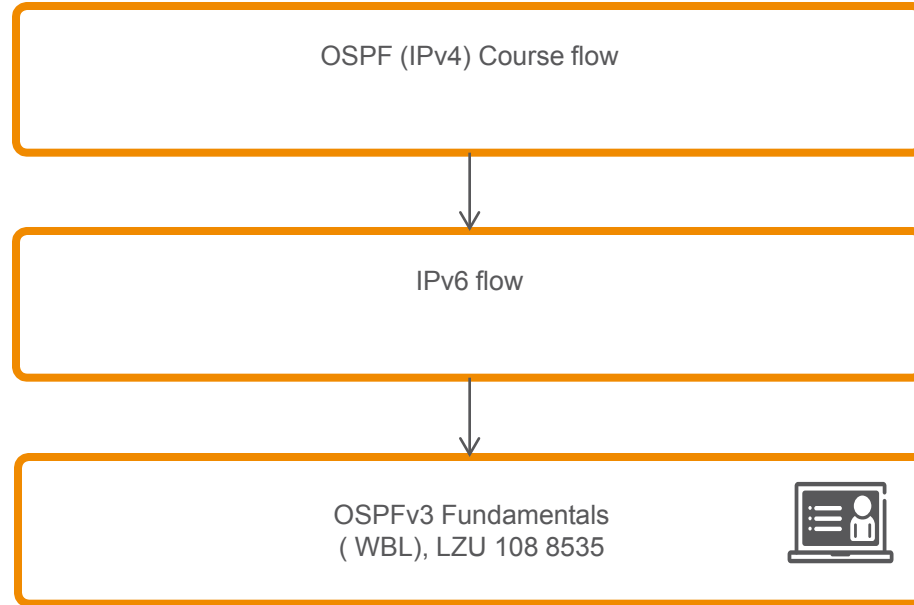

What's in IP Generic Learning Service

OVERVIEW & FUNDAMENTALS
IP TECHNOLOGY

Supported Service Delivery Methods

ICON DELIVERY METHOD

INSTRUCTOR LED TRAINING (ILT)

ELEARNING (WBL)

IP Fundamentals (WBL)

IP Fundamentals (ILT)

IP

IPv6 Fundamentals (WBL)

IP IPv6 Fundamentals (ILT)

IPv6 Transition Mechanism

Routing OSPF (IPv4)

Routing OSPFv3 (IPv6)

Routing IS-IS (IPv4)

Routing BGP

OSPF Flow (theory and exercise)

IS-IS Flow (theory and exercise)

BGP Overview & Fundamentals
(WBL), LZU 108 8532

IPTV

IP Multicast

IP: Traffic Control

Quality of Service (QoS)

Mobile Backhaul: Ethernet Ethernet Transport

Mobile Backhaul: MPLS

OSPF Flow (theory and exercise)

IS-IS Flow (theory and exercise)

MPLS Overview & Fundamentals
(WBL), LZU 108 8517

Mobile Backhaul: VPN

MPLS L2VPN

Mobile Backhaul: VPN

MPLS L3VPN