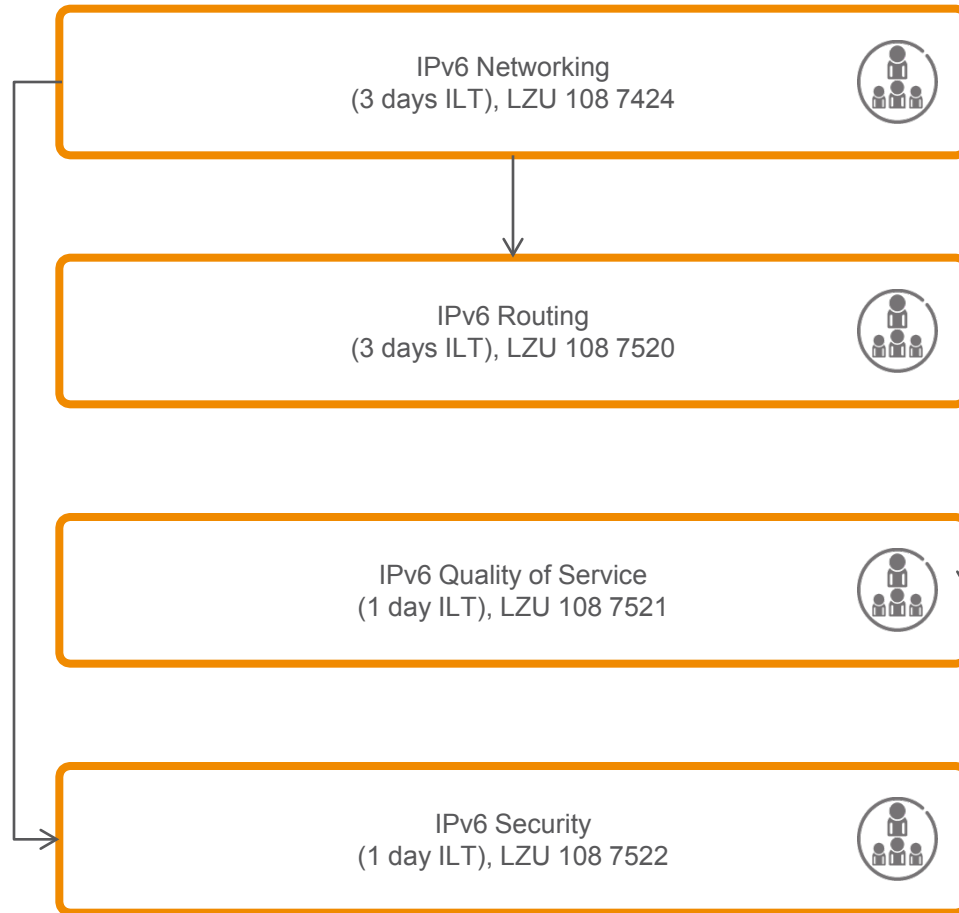

What's in IP Generic Learning Service

OVERVIEW & FUNDAMENTALS
IP TECHNOLOGY

Supported Service Delivery Methods

ICON DELIVERY METHOD

INSTRUCTOR LED TRAINING (ILT)

ELEARNING (WBL)

IP Fundamentals (WBL)

IP Fundamentals (ILT)

IP

IPv6 Fundamentals (WBL)

IP IPv6 Fundamentals (ILT)

IPv6 Transition Mechanism

Routing OSPF (IPv4)

Routing OSPFv3 (IPv6)

Routing IS-IS (IPv4)

Routing BGP

OSPF Flow (theory and exercise)

IS-IS Flow (theory and exercise)

BGP Overview & Fundamentals
(WBL), LZU 108 8532

IPTV

IP Multicast

IP: Traffic Control

Quality of Service (QoS)

Mobile Backhaul: Ethernet Ethernet Transport