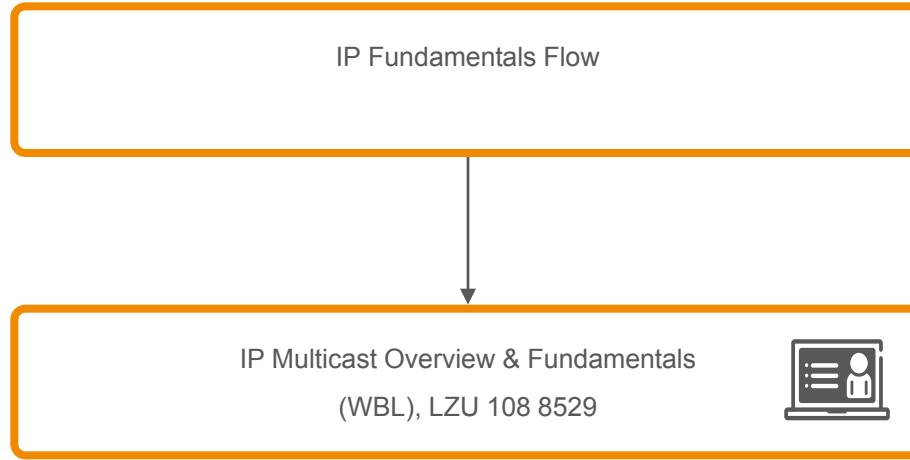

OSPF Flow (theory and exercise)

IS-IS Flow (theory and exercise)

BGP Overview & Fundamentals
(WBL), LZU 108 8532

IPTV

IP Multicast

IP: Traffic Control

Quality of Service (QoS)

Mobile Backhaul: Ethernet Ethernet Transport

Mobile Backhaul: MPLS

OSPF Flow (theory and exercise)

IS-IS Flow (theory and exercise)

MPLS Overview & Fundamentals
(WBL), LZU 108 8517

Mobile Backhaul: VPN

MPLS L2VPN

Mobile Backhaul: VPN

MPLS L3VPN