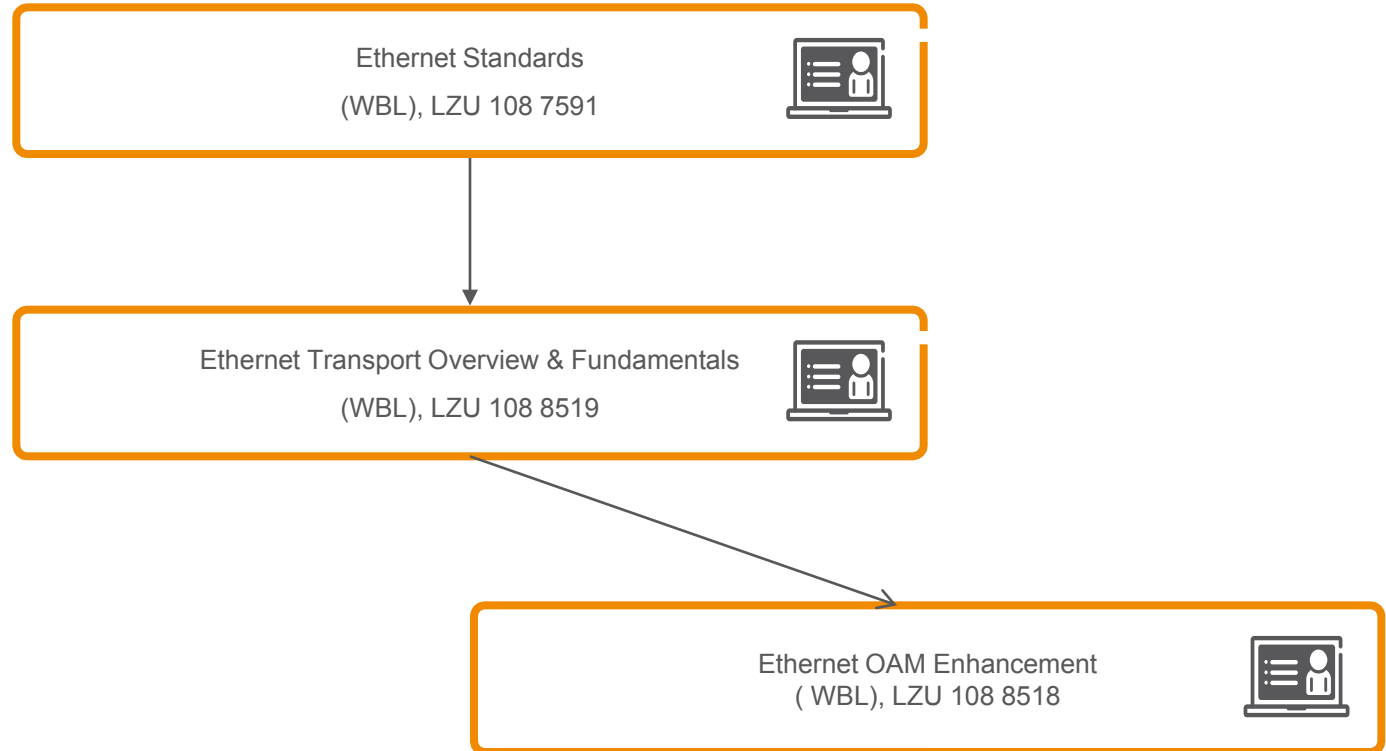

IP

IPv6 Fundamentals (WBL)

IP IPv6 Fundamentals (ILT)

IPv6 Transition Mechanism

Routing OSPF (IPv4)

Routing OSPFv3 (IPv6)

Routing IS-IS (IPv4)

Routing BGP

OSPF Flow (theory and exercise)

IS-IS Flow (theory and exercise)

BGP Overview & Fundamentals
(WBL), LZU 108 8532

IPTV

IP Multicast

IP: Traffic Control

Quality of Service (QoS)

Mobile Backhaul: Ethernet Ethernet Transport

Mobile Backhaul: MPLS

OSPF Flow (theory and exercise)

IS-IS Flow (theory and exercise)

MPLS Overview & Fundamentals
(WBL), LZU 108 8517

Mobile Backhaul: VPN

MPLS L2VPN

Mobile Backhaul: VPN

MPLS L3VPN