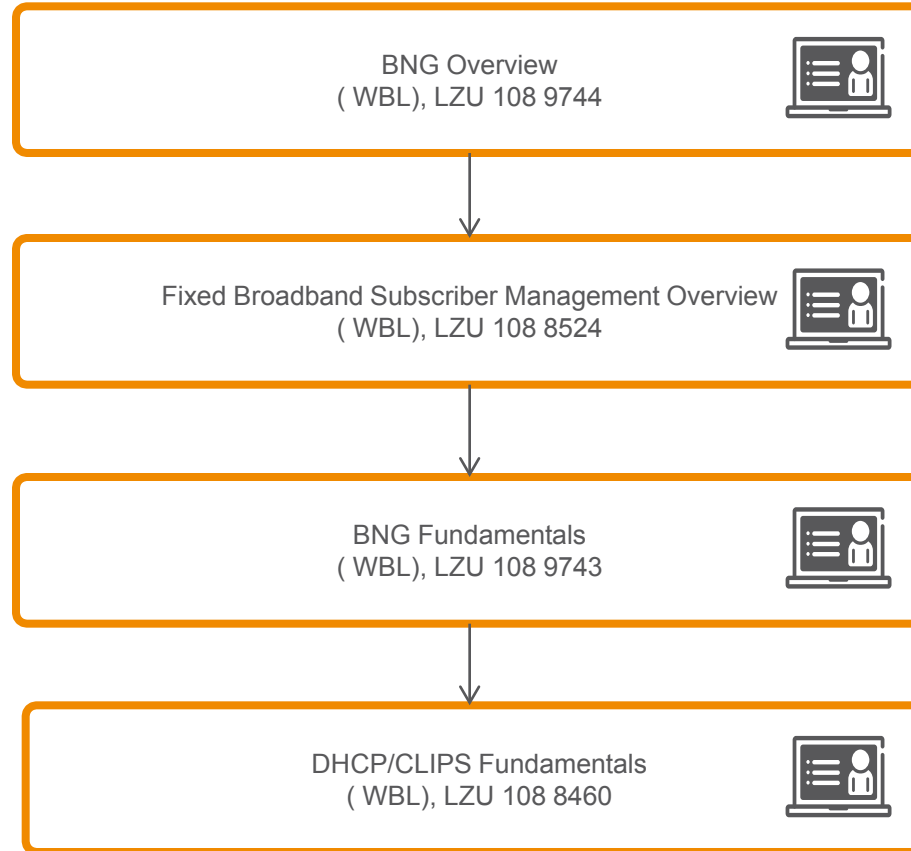

OSPF Flow (theory and exercise)

IS-IS Flow (theory and exercise)

BGP Overview & Fundamentals
(WBL), LZU 108 8532

IPTV

IP Multicast

IP: Traffic Control

Quality of Service (QoS)

Mobile Backhaul: Ethernet Ethernet Transport

Mobile Backhaul: MPLS

OSPF Flow (theory and exercise)

IS-IS Flow (theory and exercise)

MPLS Overview & Fundamentals
(WBL), LZU 108 8517

Mobile Backhaul: VPN

MPLS L2VPN

Mobile Backhaul: VPN

MPLS L3VPN

Broadband Network Gateway (BNG)

ERICSSON