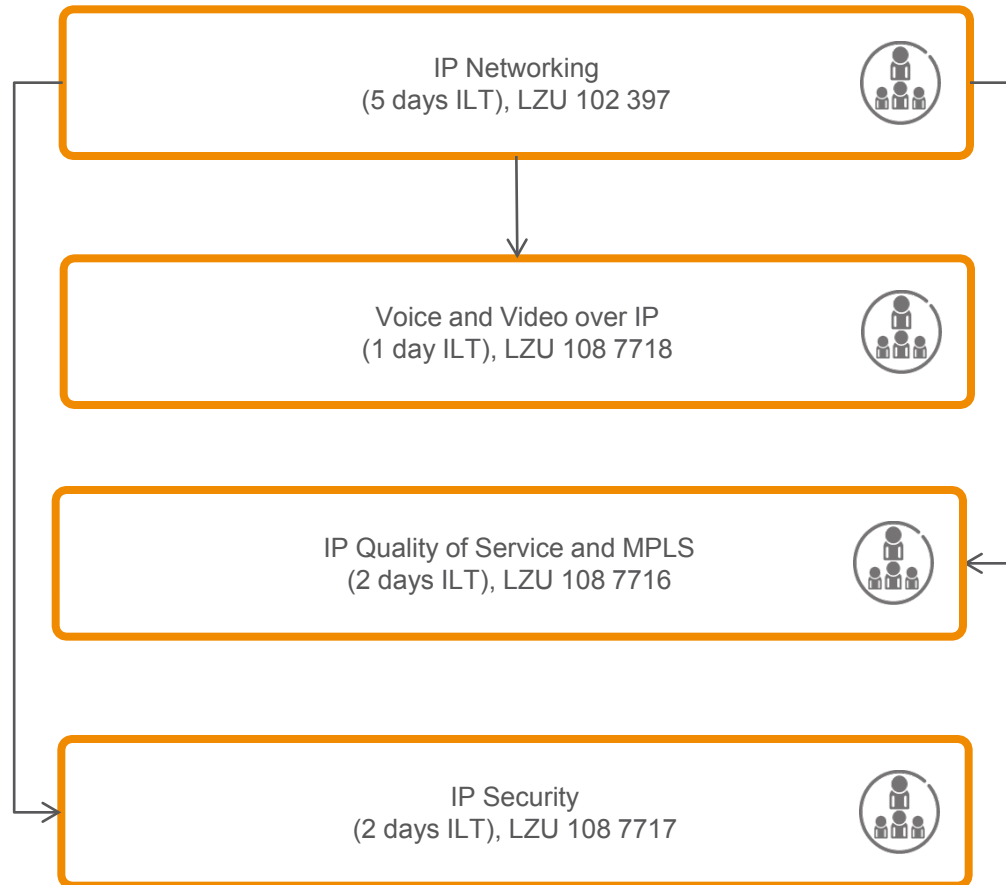

What's in IP Generic Learning Service

OVERVIEW & FUNDAMENTALS
IP TECHNOLOGY

Supported Service Delivery Methods

ICON DELIVERY METHOD

INSTRUCTOR LED TRAINING (ILT)

ELEARNING (WBL)

IP Fundamentals (WBL)

IP Fundamentals (ILT)

IP

IPv6 Fundamentals (WBL)

IP IPv6 Fundamentals (ILT)

IPv6 Transition Mechanism

Routing OSPF (IPv4)

Routing OSPFv3 (IPv6)

Routing IS-IS (IPv4)

Routing BGP

OSPF Flow (theory and exercise)

IS-IS Flow (theory and exercise)

BGP Overview & Fundamentals
(WBL), LZU 108 8532

IPTV

IP Multicast

IP: Traffic Control

Quality of Service (QoS)

Mobile Backhaul: Ethernet Ethernet Transport