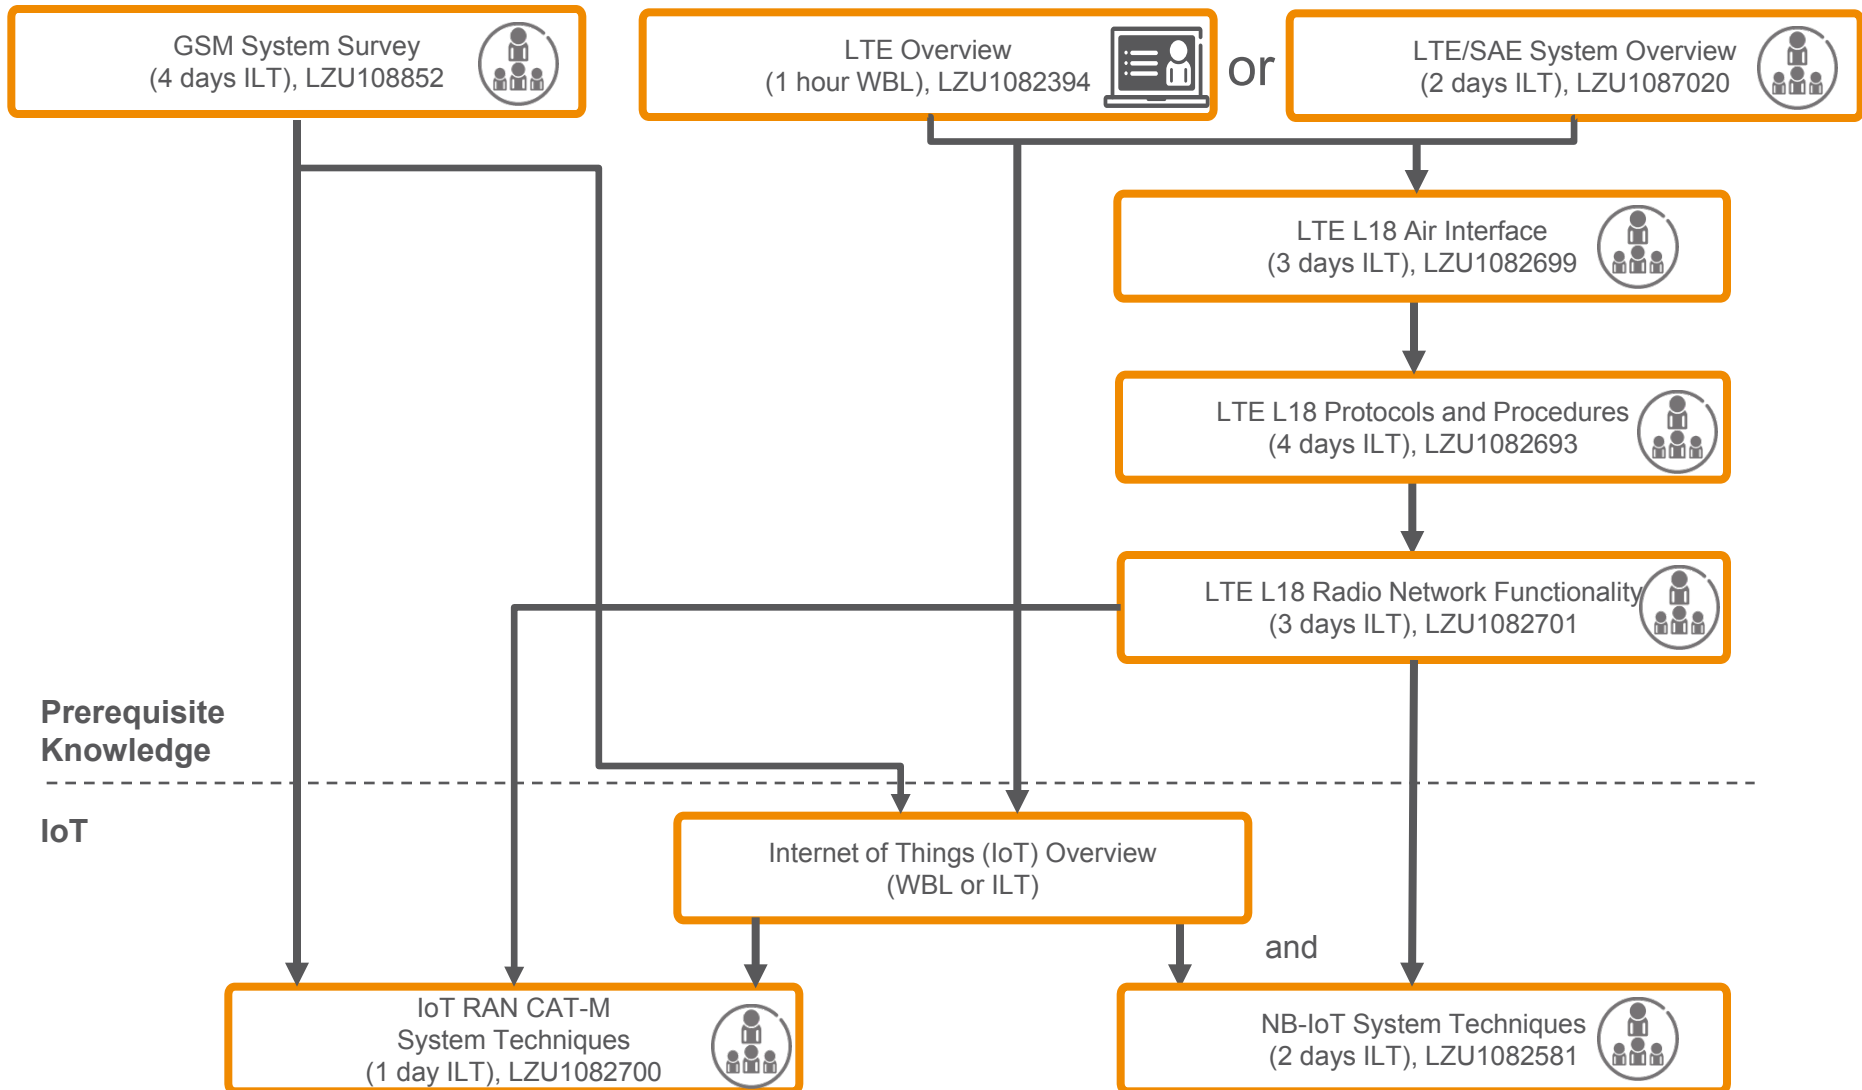

Ericsson Internet of Things (IoT) Overview
(1h WBL) LZU1082656

Internet of Things (IoT) Overview
(1 day ILT), LZU1082344

IOT Accelerator DDM
Configuration & Operation Demo
(WBL) LZU1082754

Videos supporting
the exercises
(31 videos)

WBL: only demos

IOT Accelerator DDM
Configuration & Operation
(2 day ILT) LZU1082751

ILT: includes practical Exercises.
Recommended to package with WBL

Audience: Operations, SME

“Focus Area”: EPC IoT

Prerequisite
Knowledge

“Focus Area”: RAN IoT

ERICSSON