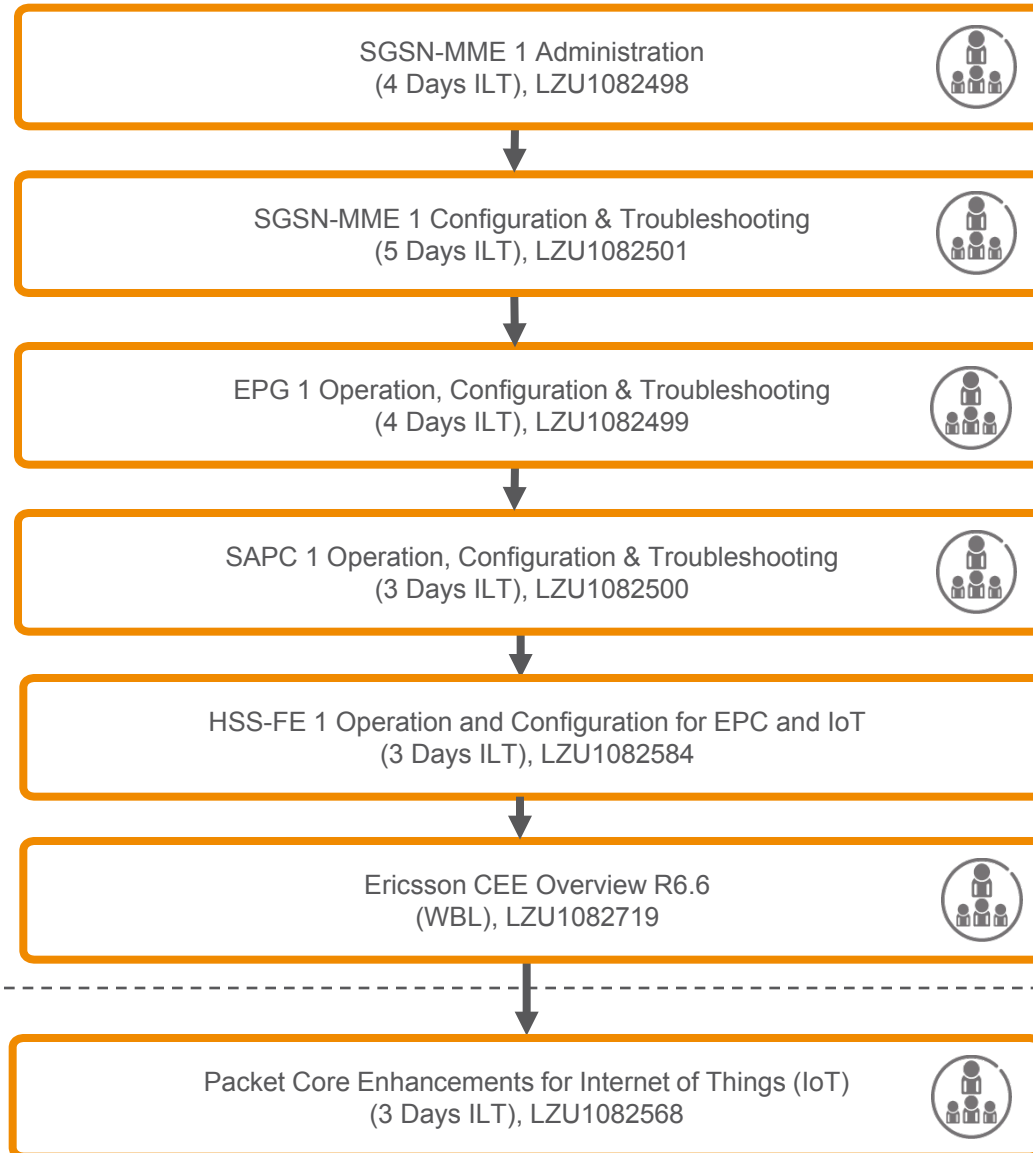

Ericsson Internet of Things (IoT) Overview
(1h WBL) LZU1082656

Internet of Things (IoT) Overview
(1 day ILT), LZU1082344

IOT Accelerator DDM
Configuration & Operation Demo
(WBL) LZU1082754

Videos supporting
the exercises
(31 videos)

WBL: only demos

IOT Accelerator DDM
Configuration & Operation
(2 day ILT) LZU1082751

ILT: includes practical Exercises.
Recommended to package with WBL

Audience: Operations, SME

“Focus Area”: EPC IoT

Prerequisite
Knowledge

“Focus Area”: RAN IoT

ERICSSON