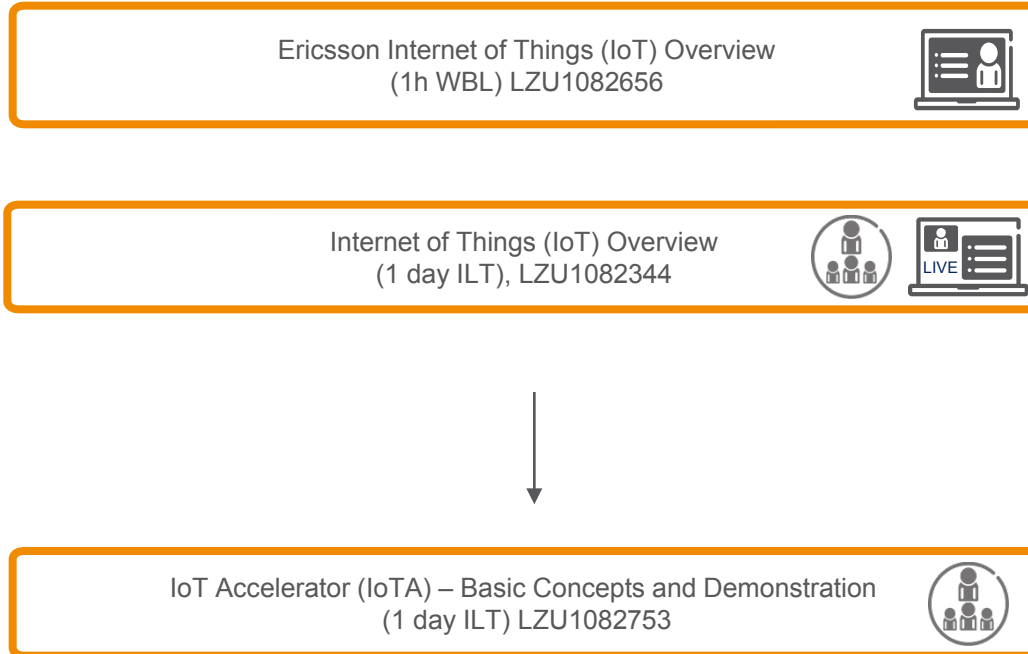

ERICSSON

INTERNET OF THINGS (IOT)

What's in Internet of Things (IoT) Learning Service

Supported Service Delivery Methods

ICON

DELIVERY METHOD

INSTRUCTOR LED TRAINING (ILT)

ELEARNING (WBL)

Telecom and Industry Fundamentals

GSM System Survey
(4 days ILT), LZU108852

LTE/SAE System Overview
(2 days ILT), LZU1087020

LTE Overview
(1 hour WBL), LZU1082394

5G Overview
(1 day ILT), LZU1082613

IoT Fundamentals

Ericsson Internet of Things (IoT) Overview
(WBL) LZU1082656

Internet of Things (IoT) Overview
(1 day ILT), LZU1082344

“Focus Area”: IoT Accelerator

Audience: "Sales", management, all

“Focus Area”: IoT Accelerator