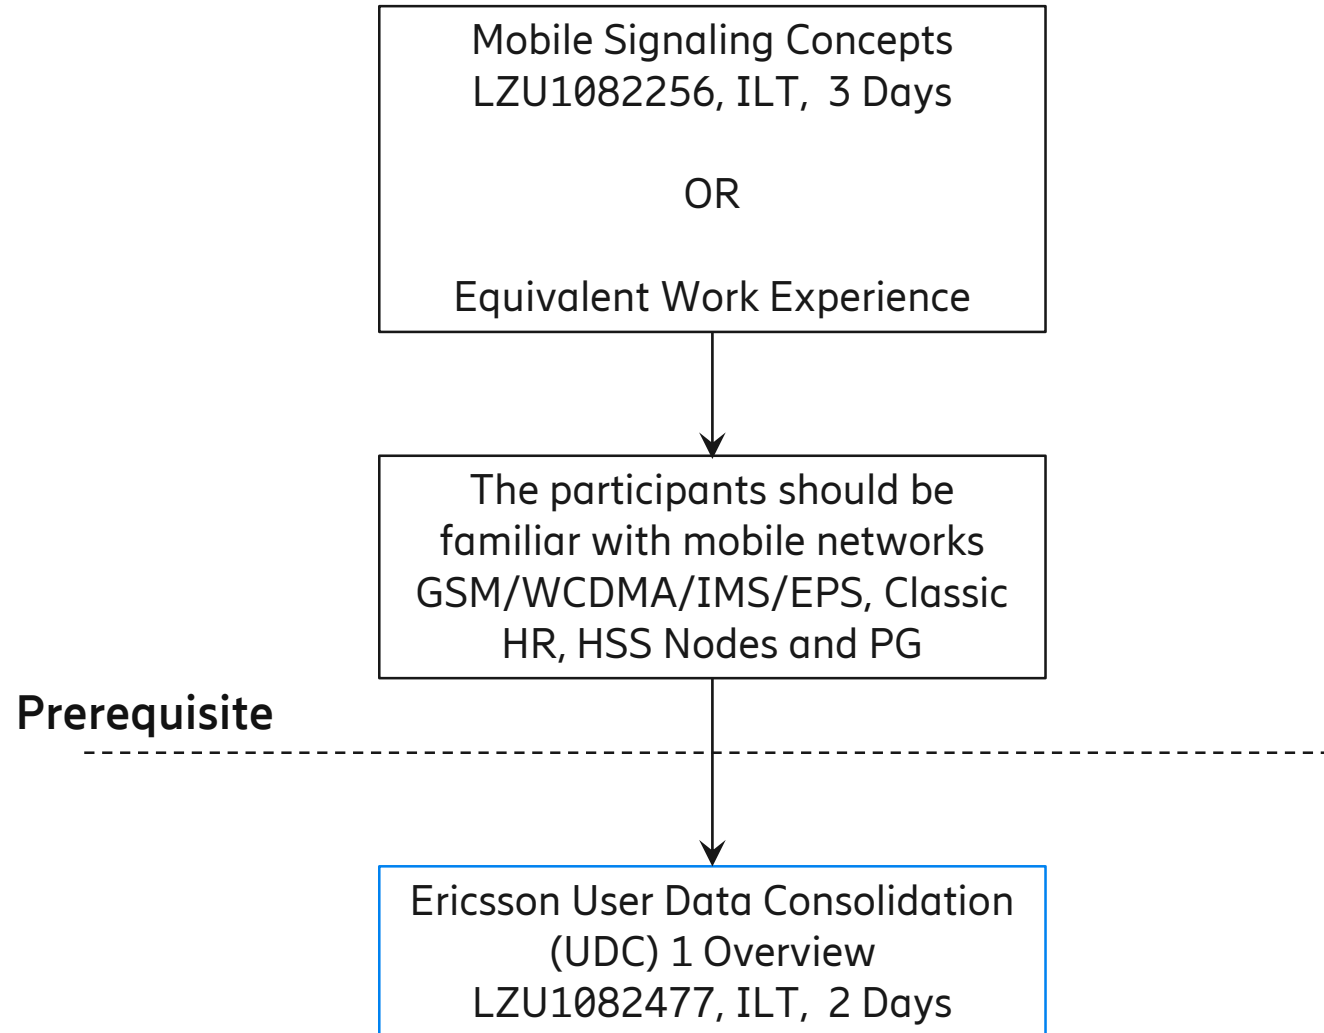

User Data Consolidation (UDC) 1

What's in UDC 1 Learning Service

Fundamentals

Ericsson User Data Consolidation Overview

Ericsson User Profile Gateway Overview

Native UDC to Virtual UDC Overview

UDC in 5G EPC Introduction

Network Operation & Configuration

Ericsson Centralized User Database Operation

HLR-FE Operation

Ericsson User Profile Gateway Operation

EIR-FE Operation

ECAS Operation

SAPC Operation

UDC 1 Components

UDC 1 Introduction

Native UDC to Virtual UDC

UPG 1 Introduction

UDC in 5G EPC Introduction

UDC in 5G EPC Introduction,
LZU1082649, WBL, 30 minutes

CUDB 1 Operation

HLR-FE 1 Configuration

UPG 1 Operation