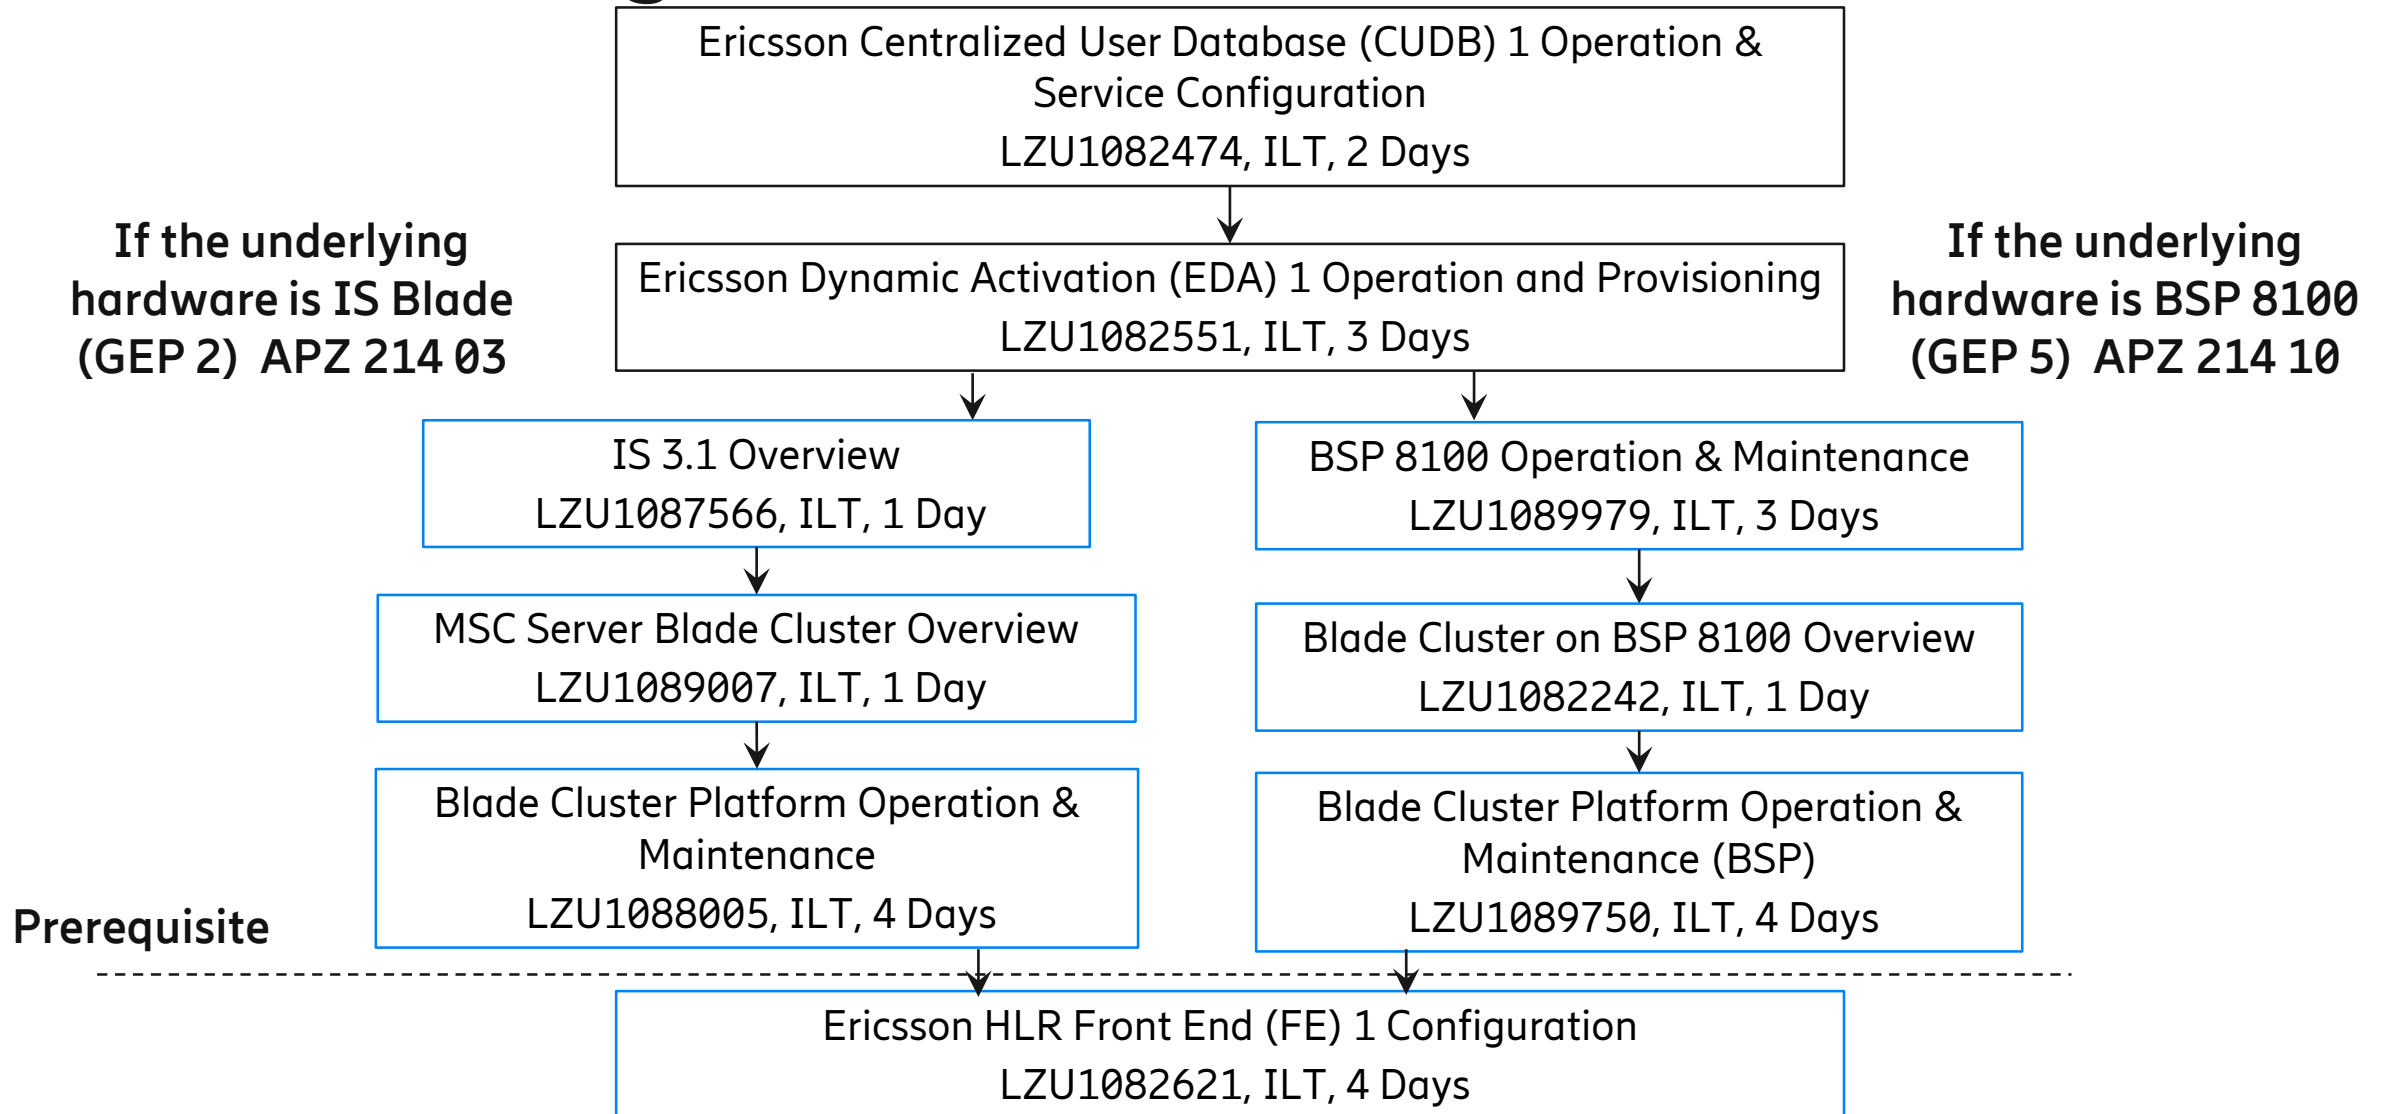

Network Operation & Configuration

Ericsson Centralized User Database Operation

HLR-FE Operation

Ericsson User Profile Gateway Operation

EIR-FE Operation

ECAS Operation

SAPC Operation

UDC 1 Components

UDC 1 Introduction

Native UDC to Virtual UDC

UPG 1 Introduction

UDC in 5G EPC Introduction

UDC in 5G EPC Introduction,
LZU1082649, WBL, 30 minutes

CUDB 1 Operation

HLR-FE 1 Configuration

UPG 1 Operation

ECAS Operation

EIR-FE 1 Operation

HSS-FE 1 for EPC and IoT

HSS-FE 1 for VoLTE

IPWorks 1 for EPC

IPWorks 1 for IMS

IPWorks 2 for EPC

IPWorks 2 for IMS

SAPC 1

Provisioning Gateway

Onboarding & Management

Summary of courses (1 of 2)

Course Name	Course Identity	Length	Method
Ericsson User Data Consolidation (UDC) 1 Overview	LZU1082477	2 days	ILT
Native UDC to Virtual UDC Delta	LZU1082623	1 day	ILT
UDC in 5G EPC Introduction	LZU1082649	30 minutes	WBL
Ericsson Centralized User Database (CUDB) 1 Operation & Service Configuration	LZU1082474	2 days	ILT
Ericsson HLR-Front End (FE) 1 Configuration	LZU1082621	4 days	ILT
Ericsson User Profile Gateway (UPG) 1 Overview	LZU1082479	1 day	ILT
Ericsson User Profile Gateway (UPG) 1 Operation and Configuration	LZU1082478	2 days	ILT
Ericsson Certificate Administration Server (ECAS) Operation	LZU1082475	2 days	ILT
Equipment Identity Register Front End (EIR-FE) 1 Operation, Configuration & Maintenance	LZU1082473	3 days	ILT
HSS-FE 1 Operation and Configuration for EPC and IoT	LZU1082584	2 days	ILT
HSS-FE 1 Operation and Configuration for VoLTE	LZU1082587	3 days	ILT