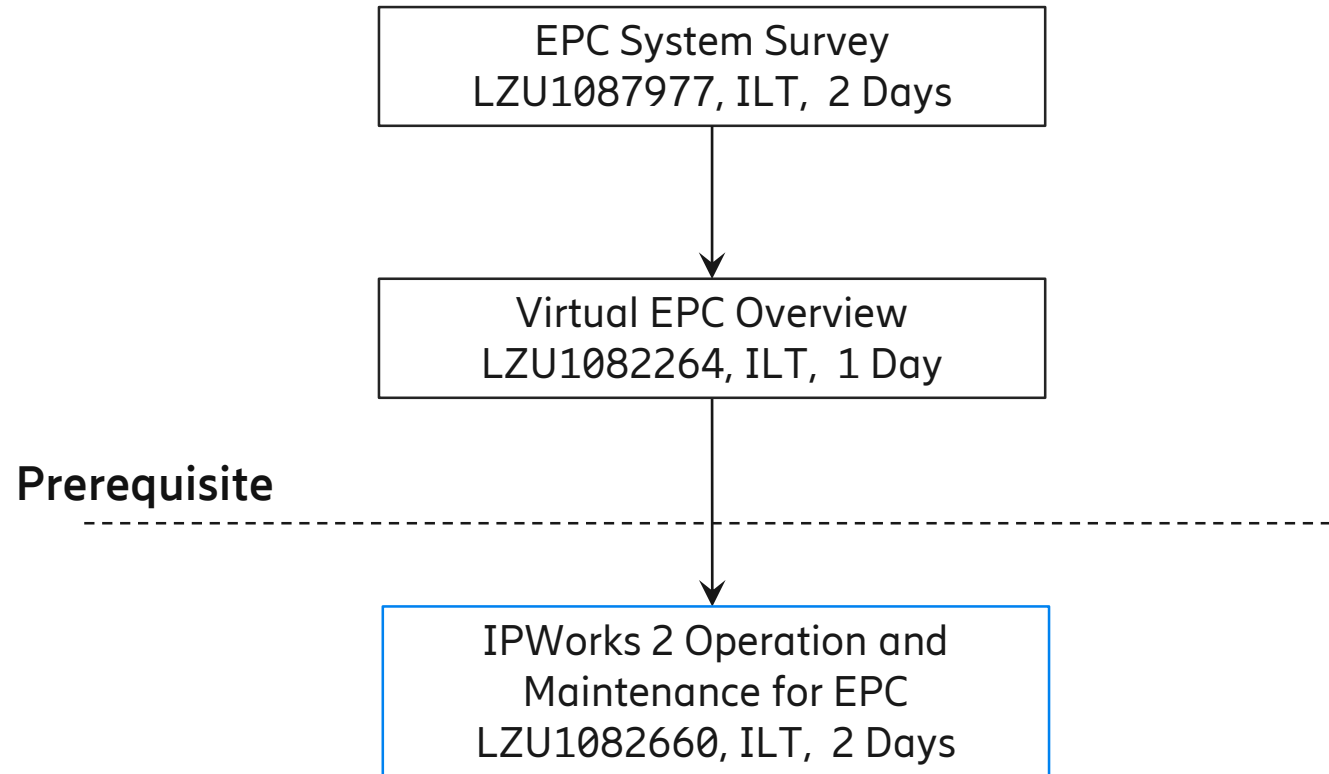

ECAS Operation

EIR-FE 1 Operation

HSS-FE 1 for EPC and IoT

HSS-FE 1 for VoLTE

IPWorks 1 for EPC

IPWorks 1 for IMS

IPWorks 2 for EPC

IPWorks 2 for IMS

SAPC 1

Provisioning Gateway

Onboarding & Management

Summary of courses (1 of 2)

Course Name	Course Identity	Length	Method
Ericsson User Data Consolidation (UDC) 1 Overview	LZU1082477	2 days	ILT
Native UDC to Virtual UDC Delta	LZU1082623	1 day	ILT
UDC in 5G EPC Introduction	LZU1082649	30 minutes	WBL
Ericsson Centralized User Database (CUDB) 1 Operation & Service Configuration	LZU1082474	2 days	ILT
Ericsson HLR-Front End (FE) 1 Configuration	LZU1082621	4 days	ILT
Ericsson User Profile Gateway (UPG) 1 Overview	LZU1082479	1 day	ILT
Ericsson User Profile Gateway (UPG) 1 Operation and Configuration	LZU1082478	2 days	ILT
Ericsson Certificate Administration Server (ECAS) Operation	LZU1082475	2 days	ILT
Equipment Identity Register Front End (EIR-FE) 1 Operation, Configuration & Maintenance	LZU1082473	3 days	ILT
HSS-FE 1 Operation and Configuration for EPC and IoT	LZU1082584	2 days	ILT
HSS-FE 1 Operation and Configuration for VoLTE	LZU1082587	3 days	ILT