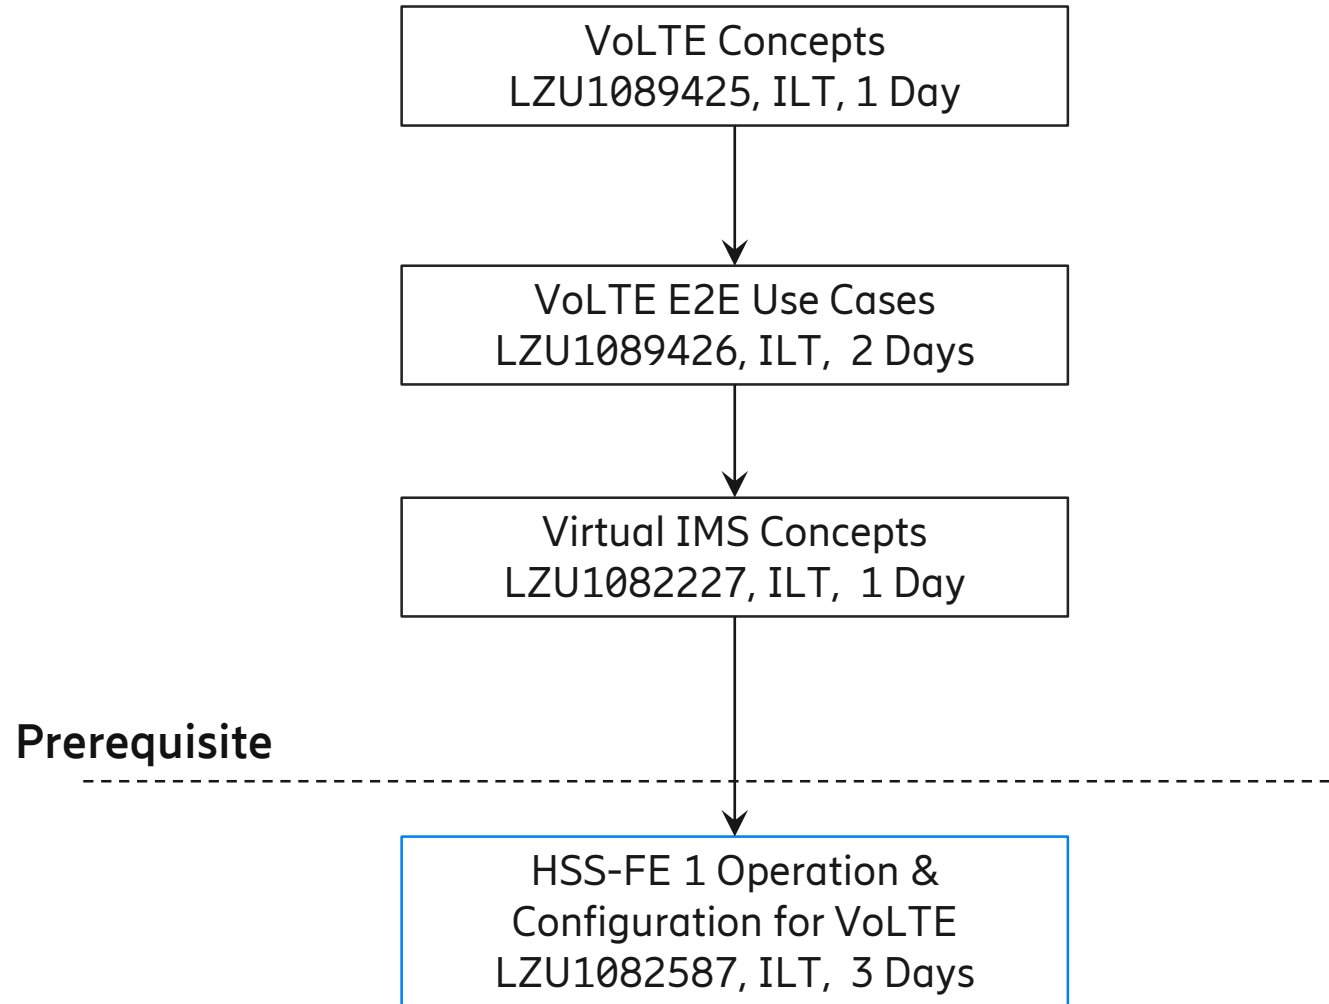

UDC 1 Introduction

Native UDC to Virtual UDC

UPG 1 Introduction

UDC in 5G EPC Introduction

UDC in 5G EPC Introduction,
LZU1082649, WBL, 30 minutes

CUDB 1 Operation

HLR-FE 1 Configuration

UPG 1 Operation

ECAS Operation

EIR-FE 1 Operation

HSS-FE 1 for EPC and IoT

HSS-FE 1 for VoLTE

IPWorks 1 for EPC

IPWorks 1 for IMS

IPWorks 2 for EPC

IPWorks 2 for IMS

SAPC 1

Provisioning Gateway

Onboarding & Management

Summary of courses (1 of 2)

Course Name	Course Identity	Length	Method
Ericsson User Data Consolidation (UDC) 1 Overview	LZU1082477	2 days	ILT
Native UDC to Virtual UDC Delta	LZU1082623	1 day	ILT
UDC in 5G EPC Introduction	LZU1082649	30 minutes	WBL
Ericsson Centralized User Database (CUDB) 1 Operation & Service Configuration	LZU1082474	2 days	ILT
Ericsson HLR-Front End (FE) 1 Configuration	LZU1082621	4 days	ILT
Ericsson User Profile Gateway (UPG) 1 Overview	LZU1082479	1 day	ILT
Ericsson User Profile Gateway (UPG) 1 Operation and Configuration	LZU1082478	2 days	ILT
Ericsson Certificate Administration Server (ECAS) Operation	LZU1082475	2 days	ILT
Equipment Identity Register Front End (EIR-FE) 1 Operation, Configuration & Maintenance	LZU1082473	3 days	ILT
HSS-FE 1 Operation and Configuration for EPC and IoT	LZU1082584	2 days	ILT
HSS-FE 1 Operation and Configuration for VoLTE	LZU1082587	3 days	ILT