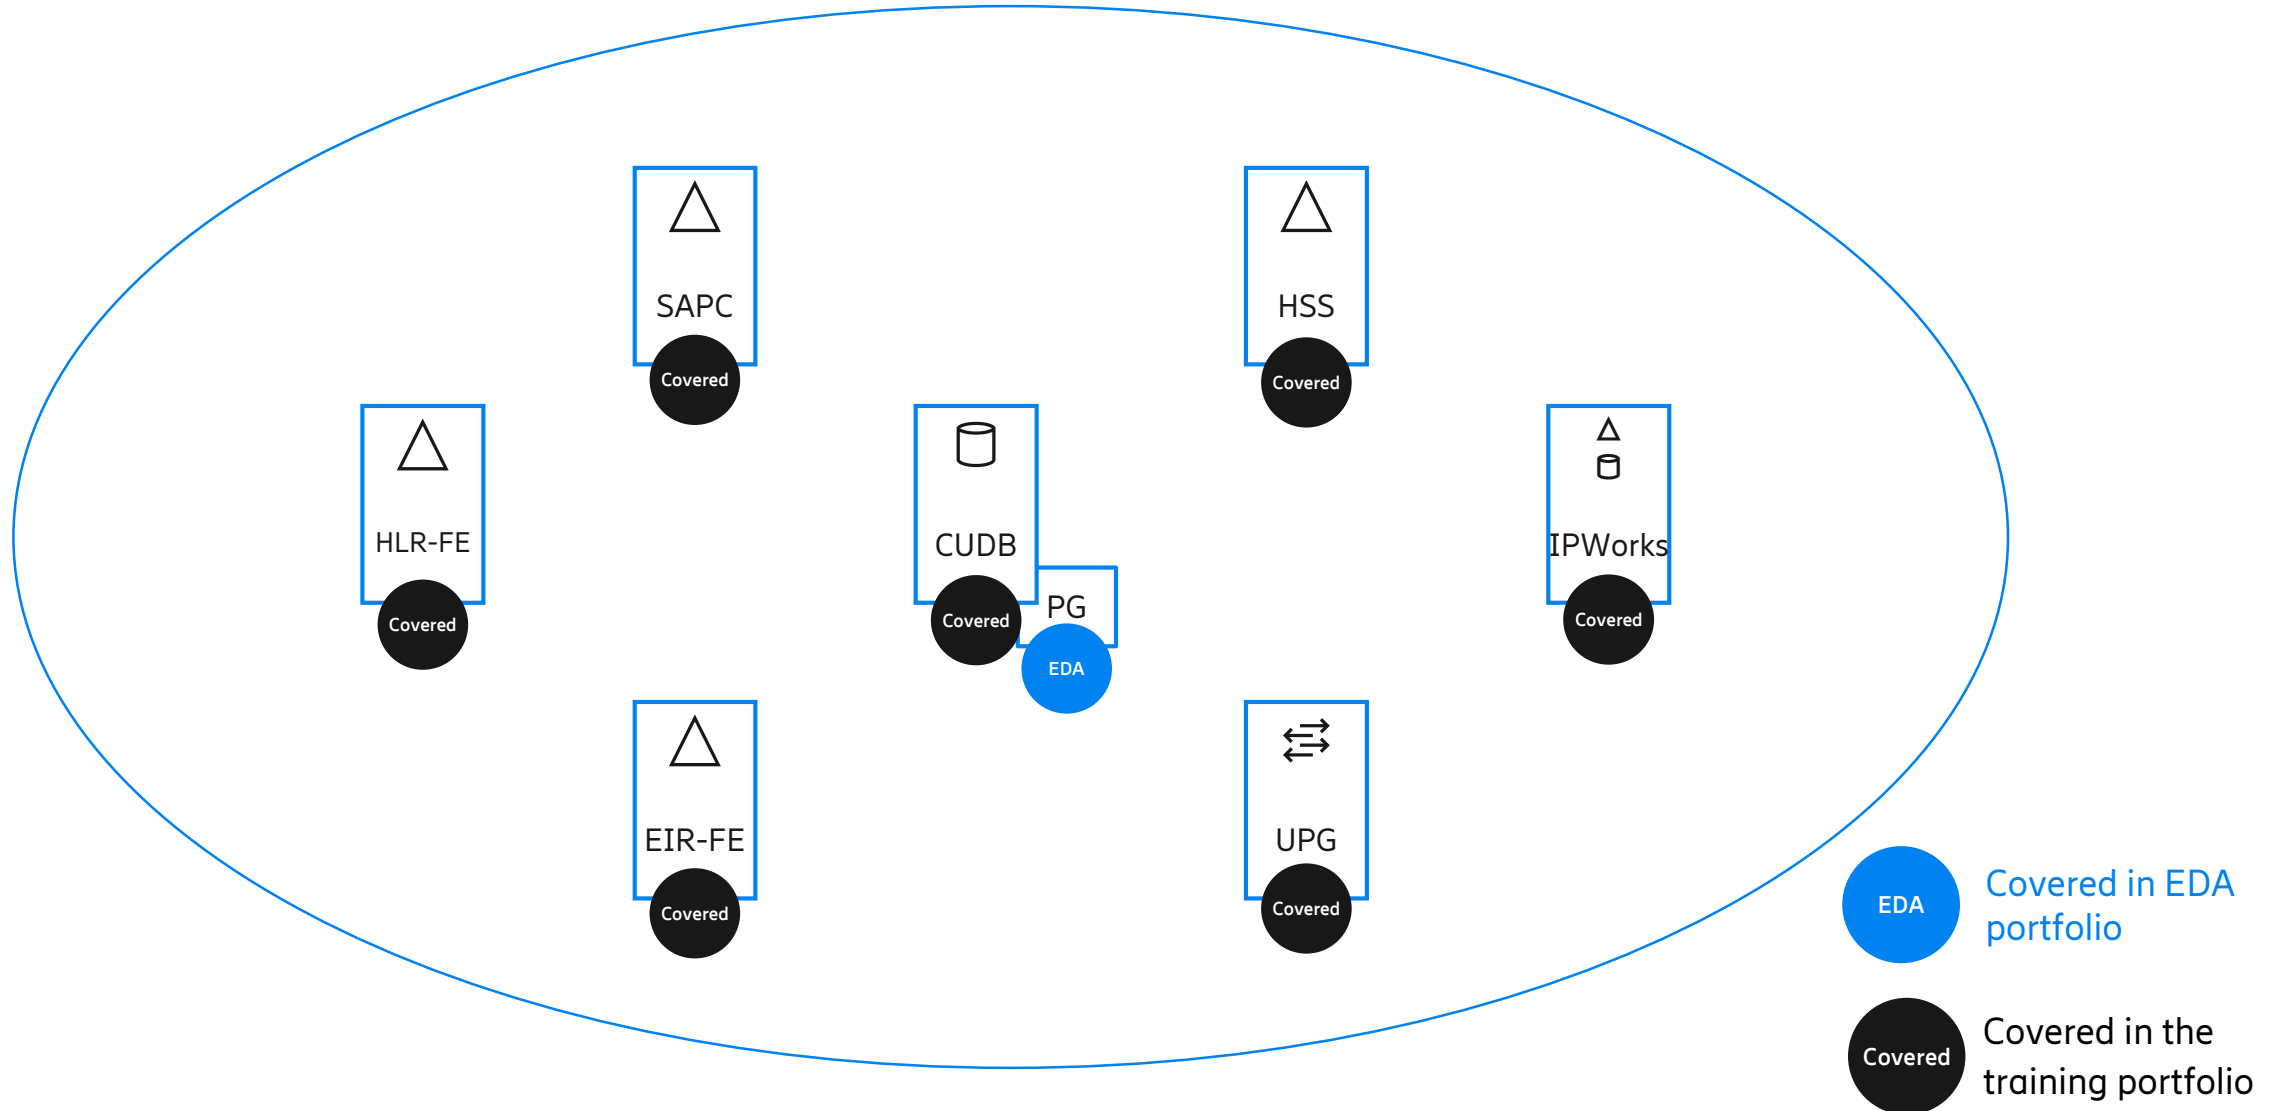

User Data Consolidation (UDC) 1

What's in UDC 1 Learning Service

Fundamentals

Ericsson User Data Consolidation Overview

Ericsson User Profile Gateway Overview

Native UDC to Virtual UDC Overview

UDC in 5G EPC Introduction

Network Operation & Configuration

Ericsson Centralized User Database Operation

HLR-FE Operation

Ericsson User Profile Gateway Operation

EIR-FE Operation

ECAS Operation

SAPC Operation

UDC 1 Components

UDC 1 Introduction

Native UDC to Virtual UDC

UPG 1 Introduction

UDC in 5G EPC Introduction

UDC in 5G EPC Introduction,
LZU1082649, WBL, 30 minutes

CUDB 1 Operation

HLR-FE 1 Configuration

UPG 1 Operation

SAPC 1

Provisioning Gateway

Onboarding & Management

Summary of courses (1 of 2)

Course Name	Course Identity	Length	Method
Ericsson User Data Consolidation (UDC) 1 Overview	LZU1082477	2 days	ILT
Native UDC to Virtual UDC Delta	LZU1082623	1 day	ILT
UDC in 5G EPC Introduction	LZU1082649	30 minutes	WBL
Ericsson Centralized User Database (CUDB) 1 Operation & Service Configuration	LZU1082474	2 days	ILT
Ericsson HLR-Front End (FE) 1 Configuration	LZU1082621	4 days	ILT
Ericsson User Profile Gateway (UPG) 1 Overview	LZU1082479	1 day	ILT
Ericsson User Profile Gateway (UPG) 1 Operation and Configuration	LZU1082478	2 days	ILT
Ericsson Certificate Administration Server (ECAS) Operation	LZU1082475	2 days	ILT
Equipment Identity Register Front End (EIR-FE) 1 Operation, Configuration & Maintenance	LZU1082473	3 days	ILT
HSS-FE 1 Operation and Configuration for EPC and IoT	LZU1082584	2 days	ILT
HSS-FE 1 Operation and Configuration for VoLTE	LZU1082587	3 days	ILT