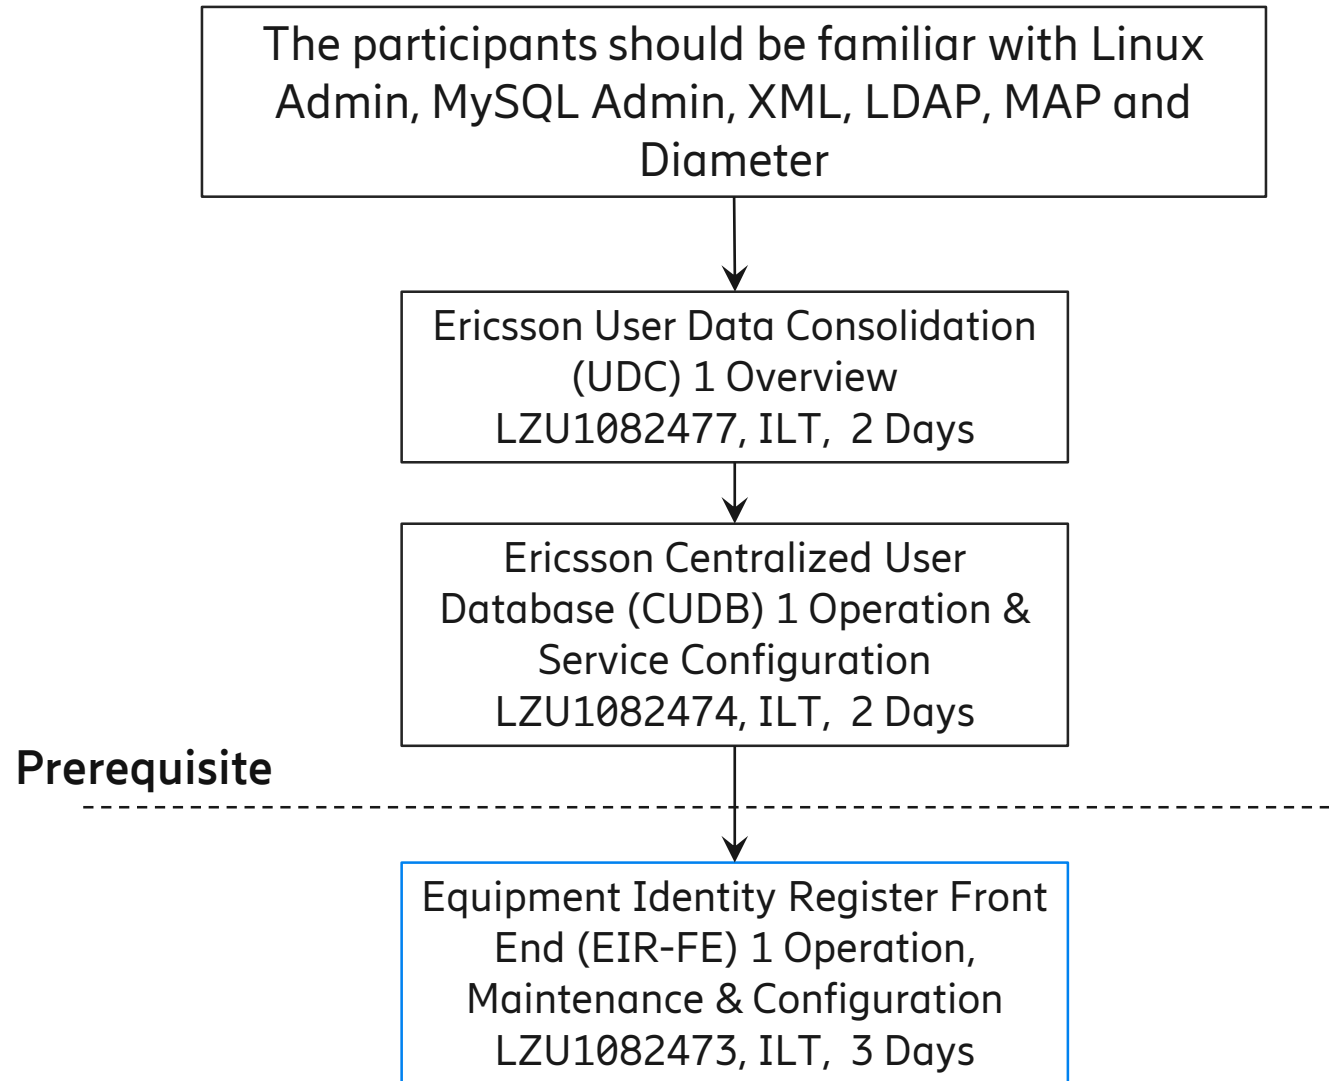

Network Operation & Configuration

Ericsson Centralized User Database Operation

HLR-FE Operation

Ericsson User Profile Gateway Operation

EIR-FE Operation

ECAS Operation

SAPC Operation

UDC 1 Components

UDC 1 Introduction

Native UDC to Virtual UDC

UPG 1 Introduction

UDC in 5G EPC Introduction

UDC in 5G EPC Introduction,
LZU1082649, WBL, 30 minutes

CUDB 1 Operation

HLR-FE 1 Configuration

UPG 1 Operation

ECAS Operation

EIR-FE 1 Operation

HSS-FE 1 for EPC and IoT

HSS-FE 1 for VoLTE

IPWorks 1 for EPC

IPWorks 1 for IMS

IPWorks 2 for EPC

IPWorks 2 for IMS

SAPC 1

Provisioning Gateway

Onboarding & Management

Summary of courses (1 of 2)

Course Name	Course Identity	Length	Method
Ericsson User Data Consolidation (UDC) 1 Overview	LZU1082477	2 days	ILT
Native UDC to Virtual UDC Delta	LZU1082623	1 day	ILT
UDC in 5G EPC Introduction	LZU1082649	30 minutes	WBL
Ericsson Centralized User Database (CUDB) 1 Operation & Service Configuration	LZU1082474	2 days	ILT
Ericsson HLR-Front End (FE) 1 Configuration	LZU1082621	4 days	ILT
Ericsson User Profile Gateway (UPG) 1 Overview	LZU1082479	1 day	ILT
Ericsson User Profile Gateway (UPG) 1 Operation and Configuration	LZU1082478	2 days	ILT
Ericsson Certificate Administration Server (ECAS) Operation	LZU1082475	2 days	ILT
Equipment Identity Register Front End (EIR-FE) 1 Operation, Configuration & Maintenance	LZU1082473	3 days	ILT
HSS-FE 1 Operation and Configuration for EPC and IoT	LZU1082584	2 days	ILT
HSS-FE 1 Operation and Configuration for VoLTE	LZU1082587	3 days	ILT