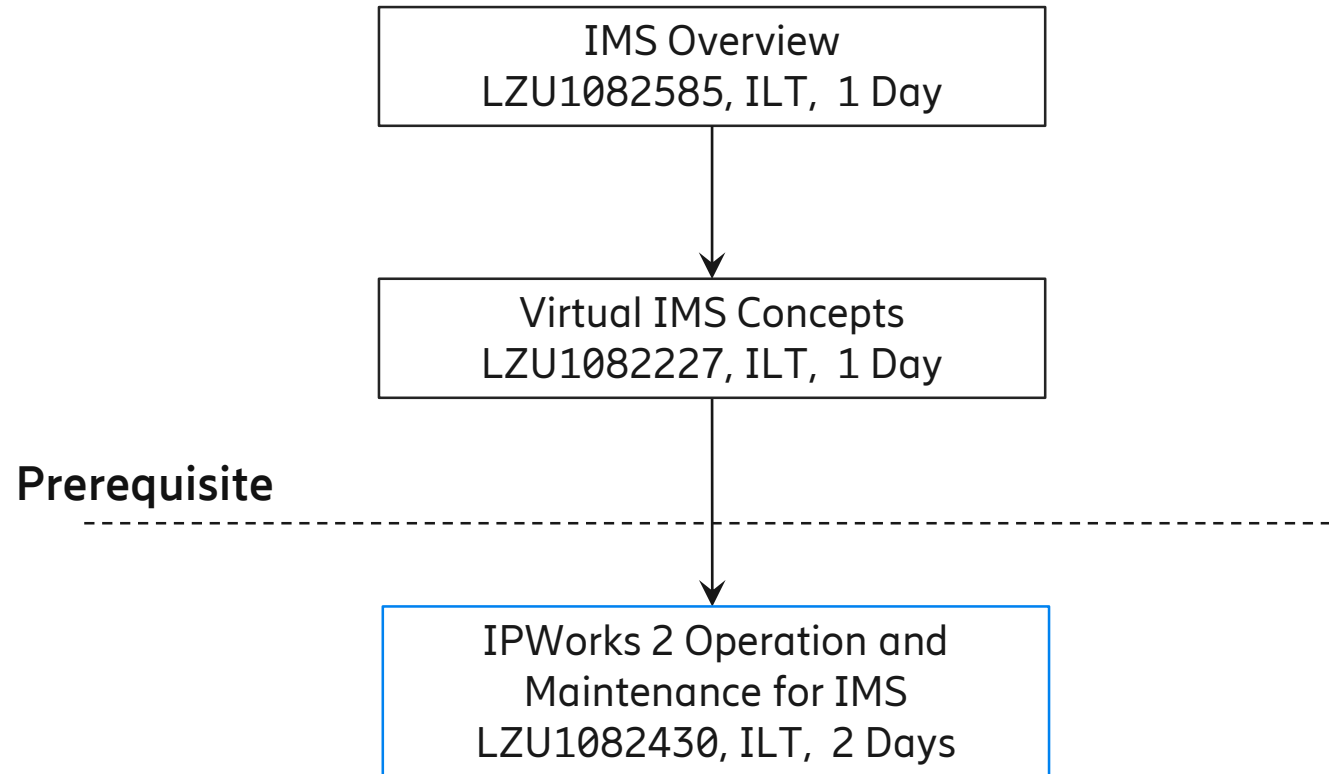

Network Operation & Configuration

Ericsson Centralized User Database Operation

HLR-FE Operation

Ericsson User Profile Gateway Operation

EIR-FE Operation

ECAS Operation

SAPC Operation

UDC 1 Components

UDC 1 Introduction

Native UDC to Virtual UDC

UPG 1 Introduction

UDC in 5G EPC Introduction

UDC in 5G EPC Introduction,
LZU1082649, WBL, 30 minutes

CUDB 1 Operation

HLR-FE 1 Configuration

UPG 1 Operation

ECAS Operation

EIR-FE 1 Operation

HSS-FE 1 for EPC and IoT

HSS-FE 1 for VoLTE

IPWorks 1 for EPC

IPWorks 1 for IMS

IPWorks 2 for EPC

IPWorks 2 for IMS

SAPC 1

Provisioning Gateway

Onboarding & Management

Summary of courses (1 of 2)

Course Name	Course Identity	Length	Method
Ericsson User Data Consolidation (UDC) 1 Overview	LZU1082477	2 days	ILT
Native UDC to Virtual UDC Delta	LZU1082623	1 day	ILT
UDC in 5G EPC Introduction	LZU1082649	30 minutes	WBL
Ericsson Centralized User Database (CUDB) 1 Operation & Service Configuration	LZU1082474	2 days	ILT
Ericsson HLR-Front End (FE) 1 Configuration	LZU1082621	4 days	ILT
Ericsson User Profile Gateway (UPG) 1 Overview	LZU1082479	1 day	ILT
Ericsson User Profile Gateway (UPG) 1 Operation and Configuration	LZU1082478	2 days	ILT
Ericsson Certificate Administration Server (ECAS) Operation	LZU1082475	2 days	ILT
Equipment Identity Register Front End (EIR-FE) 1 Operation, Configuration & Maintenance	LZU1082473	3 days	ILT
HSS-FE 1 Operation and Configuration for EPC and IoT	LZU1082584	2 days	ILT
HSS-FE 1 Operation and Configuration for VoLTE	LZU1082587	3 days	ILT