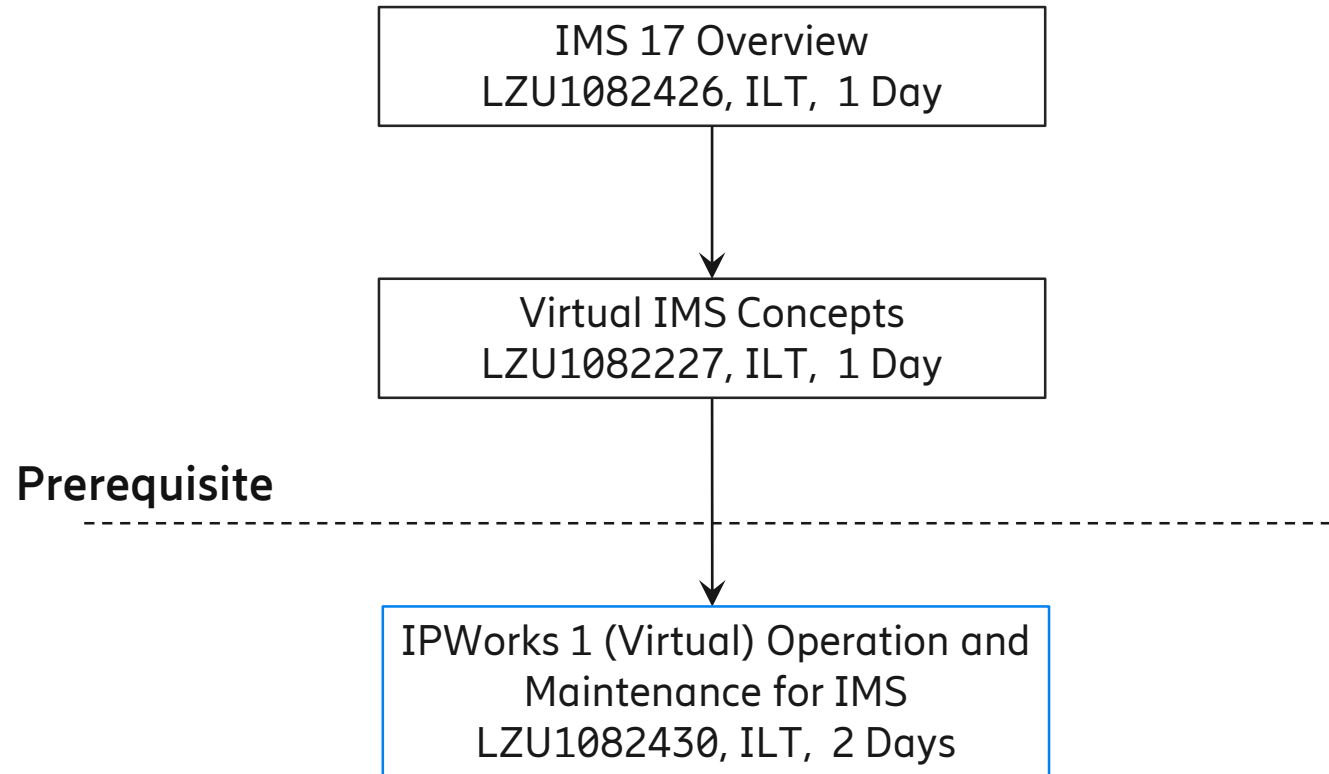

Network Operation & Configuration

Ericsson Centralized User Database Operation

HLR-FE Operation

Ericsson User Profile Gateway Operation

EIR-FE Operation

ECAS Operation

SAPC Operation

UDC 1 Components

UDC 1 Introduction

Native UDC to Virtual UDC

UPG 1 Introduction

UDC in 5G EPC Introduction

UDC in 5G EPC Introduction,
LZU1082649, WBL, 30 minutes

CUDB 1 Operation

HLR-FE 1 Configuration

UPG 1 Operation

ECAS Operation

EIR-FE 1 Operation

HSS-FE 1 for EPC and IoT

HSS-FE 1 for VoLTE

IPWorks 1 for EPC

IPWorks 1 for IMS

IPWorks 2 for EPC

IPWorks 2 for IMS

SAPC 1

Provisioning Gateway

Onboarding & Management

Summary of courses (1 of 2)

Course Name	Course Identity	Length	Method
Ericsson User Data Consolidation (UDC) 1 Overview	LZU1082477	2 days	ILT
Native UDC to Virtual UDC Delta	LZU1082623	1 day	ILT
UDC in 5G EPC Introduction	LZU1082649	30 minutes	WBL
Ericsson Centralized User Database (CUDB) 1 Operation & Service Configuration	LZU1082474	2 days	ILT
Ericsson HLR-Front End (FE) 1 Configuration	LZU1082621	4 days	ILT
Ericsson User Profile Gateway (UPG) 1 Overview	LZU1082479	1 day	ILT
Ericsson User Profile Gateway (UPG) 1 Operation and Configuration	LZU1082478	2 days	ILT
Ericsson Certificate Administration Server (ECAS) Operation	LZU1082475	2 days	ILT
Equipment Identity Register Front End (EIR-FE) 1 Operation, Configuration & Maintenance	LZU1082473	3 days	ILT
HSS-FE 1 Operation and Configuration for EPC and IoT	LZU1082584	2 days	ILT
HSS-FE 1 Operation and Configuration for VoLTE	LZU1082587	3 days	ILT