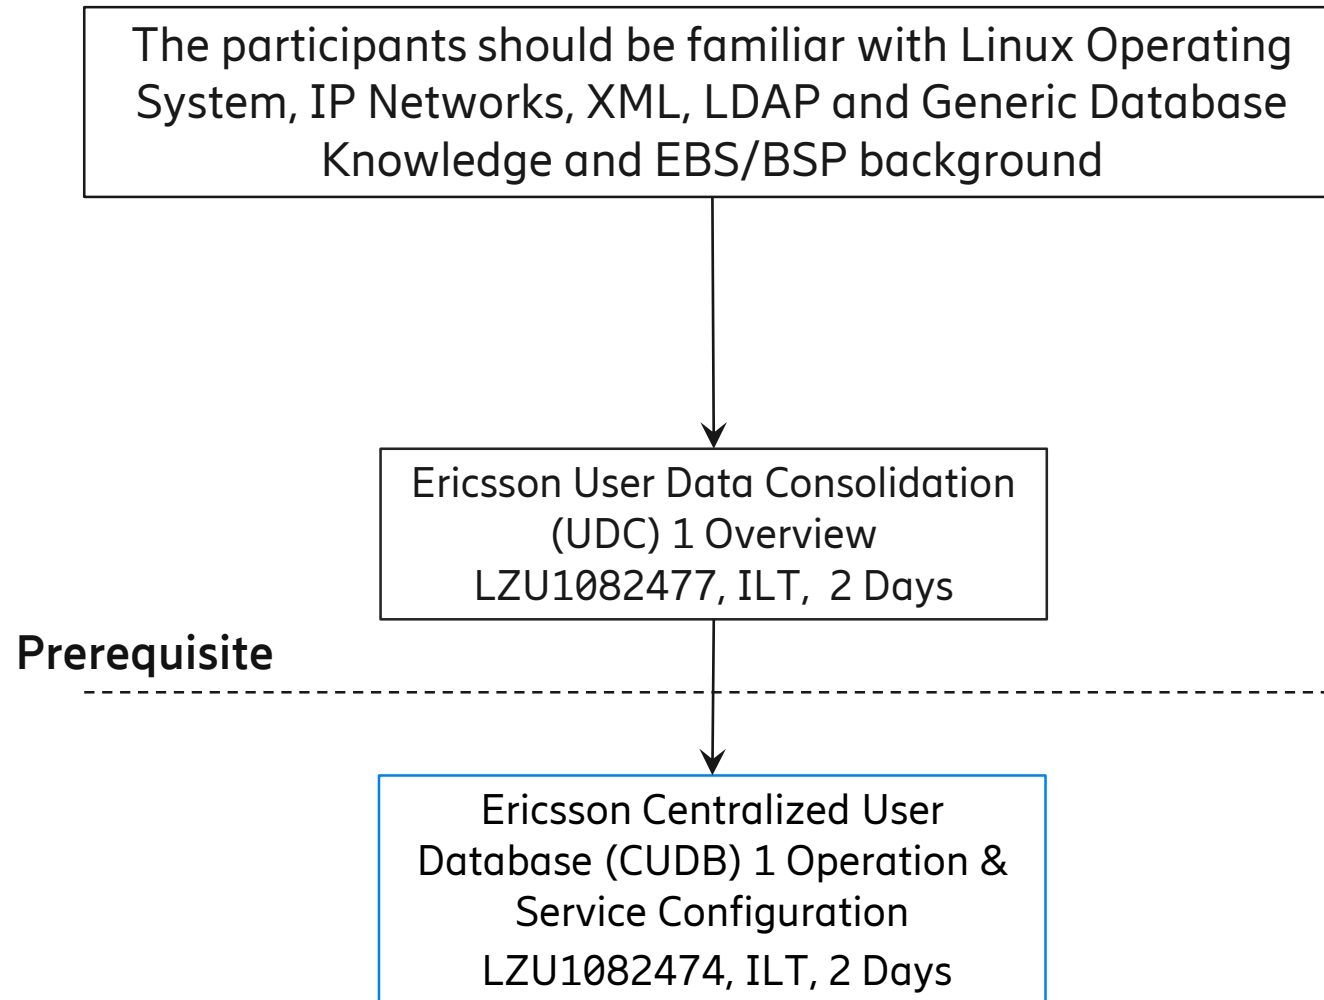

Network Operation & Configuration

Ericsson Centralized User Database Operation

HLR-FE Operation

Ericsson User Profile Gateway Operation

EIR-FE Operation

ECAS Operation

SAPC Operation

UDC 1 Components

UDC 1 Introduction

Native UDC to Virtual UDC

UPG 1 Introduction

UDC in 5G EPC Introduction

UDC in 5G EPC Introduction,
LZU1082649, WBL, 30 minutes

CUDB 1 Operation

HLR-FE 1 Configuration

UPG 1 Operation

ECAS Operation

EIR-FE 1 Operation

HSS-FE 1 for EPC and IoT

HSS-FE 1 for VoLTE

IPWorks 1 for EPC

IPWorks 1 for IMS

IPWorks 2 for EPC

IPWorks 2 for IMS

SAPC 1

Provisioning Gateway

Onboarding & Management

Summary of courses (1 of 2)

Course Name	Course Identity	Length	Method
Ericsson User Data Consolidation (UDC) 1 Overview	LZU1082477	2 days	ILT
Native UDC to Virtual UDC Delta	LZU1082623	1 day	ILT
UDC in 5G EPC Introduction	LZU1082649	30 minutes	WBL
Ericsson Centralized User Database (CUDB) 1 Operation & Service Configuration	LZU1082474	2 days	ILT
Ericsson HLR-Front End (FE) 1 Configuration	LZU1082621	4 days	ILT
Ericsson User Profile Gateway (UPG) 1 Overview	LZU1082479	1 day	ILT
Ericsson User Profile Gateway (UPG) 1 Operation and Configuration	LZU1082478	2 days	ILT
Ericsson Certificate Administration Server (ECAS) Operation	LZU1082475	2 days	ILT
Equipment Identity Register Front End (EIR-FE) 1 Operation, Configuration & Maintenance	LZU1082473	3 days	ILT
HSS-FE 1 Operation and Configuration for EPC and IoT	LZU1082584	2 days	ILT
HSS-FE 1 Operation and Configuration for VoLTE	LZU1082587	3 days	ILT