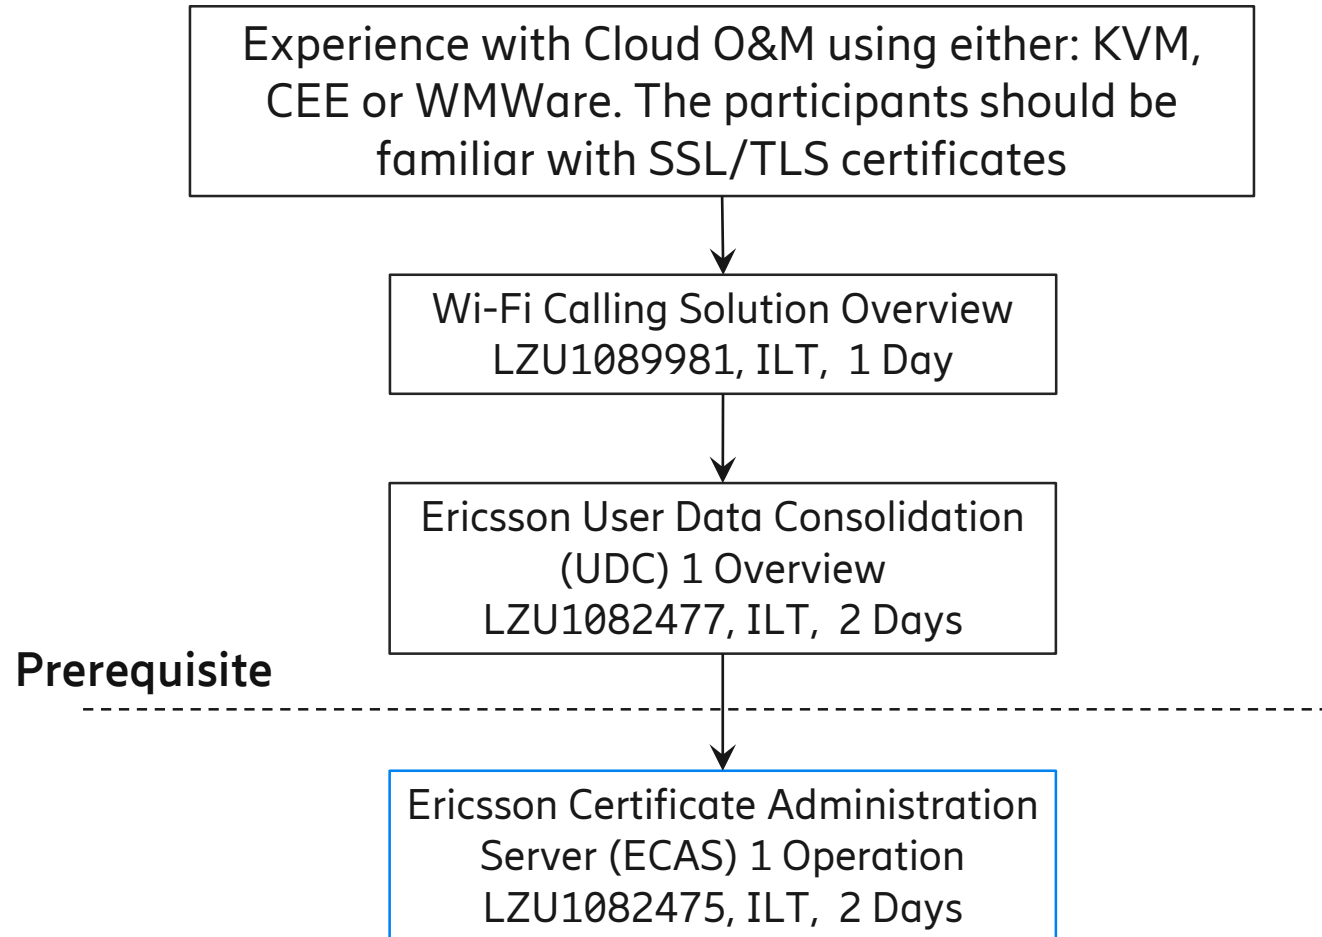

Network Operation & Configuration

Ericsson Centralized User Database Operation

HLR-FE Operation

Ericsson User Profile Gateway Operation

EIR-FE Operation

ECAS Operation

SAPC Operation

UDC 1 Components

UDC 1 Introduction

Native UDC to Virtual UDC

UPG 1 Introduction

UDC in 5G EPC Introduction

UDC in 5G EPC Introduction,
LZU1082649, WBL, 30 minutes

CUDB 1 Operation

HLR-FE 1 Configuration

UPG 1 Operation

ECAS Operation

EIR-FE 1 Operation

HSS-FE 1 for EPC and IoT

HSS-FE 1 for VoLTE

IPWorks 1 for EPC

IPWorks 1 for IMS

IPWorks 2 for EPC

IPWorks 2 for IMS