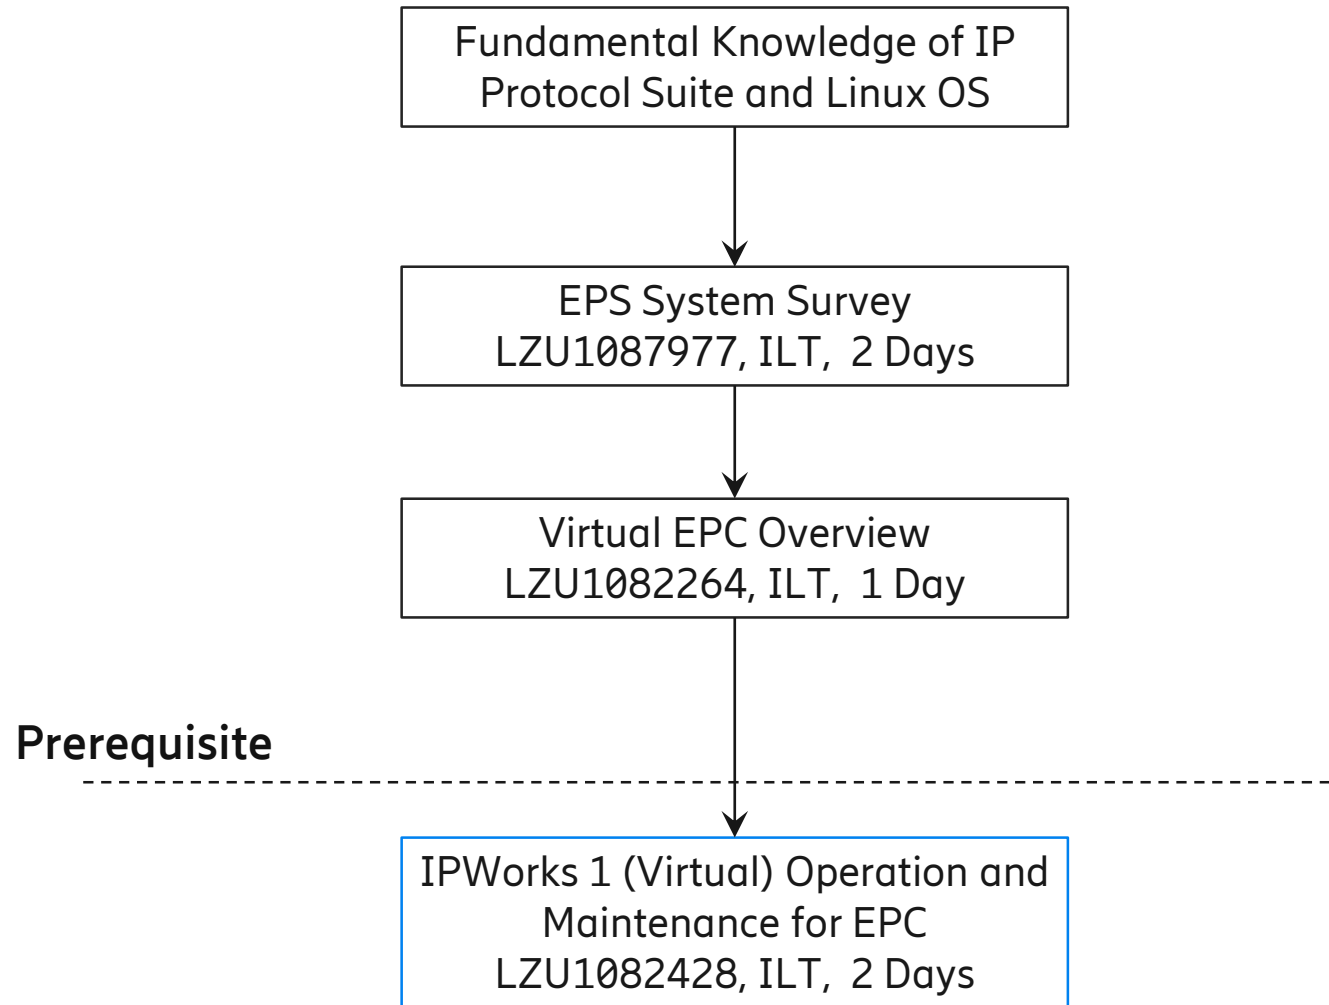

UDC 1 Introduction

Native UDC to Virtual UDC

UPG 1 Introduction

UDC in 5G EPC Introduction

UDC in 5G EPC Introduction,
LZU1082649, WBL, 30 minutes

CUDB 1 Operation

HLR-FE 1 Configuration

UPG 1 Operation

ECAS Operation

EIR-FE 1 Operation

HSS-FE 1 for EPC and IoT

HSS-FE 1 for VoLTE

IPWorks 1 for EPC

IPWorks 1 for IMS

IPWorks 2 for EPC

IPWorks 2 for IMS

SAPC 1

Provisioning Gateway

Onboarding & Management

Summary of courses (1 of 2)

Course Name	Course Identity	Length	Method
Ericsson User Data Consolidation (UDC) 1 Overview	LZU1082477	2 days	ILT
Native UDC to Virtual UDC Delta	LZU1082623	1 day	ILT
UDC in 5G EPC Introduction	LZU1082649	30 minutes	WBL
Ericsson Centralized User Database (CUDB) 1 Operation & Service Configuration	LZU1082474	2 days	ILT
Ericsson HLR-Front End (FE) 1 Configuration	LZU1082621	4 days	ILT
Ericsson User Profile Gateway (UPG) 1 Overview	LZU1082479	1 day	ILT
Ericsson User Profile Gateway (UPG) 1 Operation and Configuration	LZU1082478	2 days	ILT
Ericsson Certificate Administration Server (ECAS) Operation	LZU1082475	2 days	ILT
Equipment Identity Register Front End (EIR-FE) 1 Operation, Configuration & Maintenance	LZU1082473	3 days	ILT
HSS-FE 1 Operation and Configuration for EPC and IoT	LZU1082584	2 days	ILT
HSS-FE 1 Operation and Configuration for VoLTE	LZU1082587	3 days	ILT