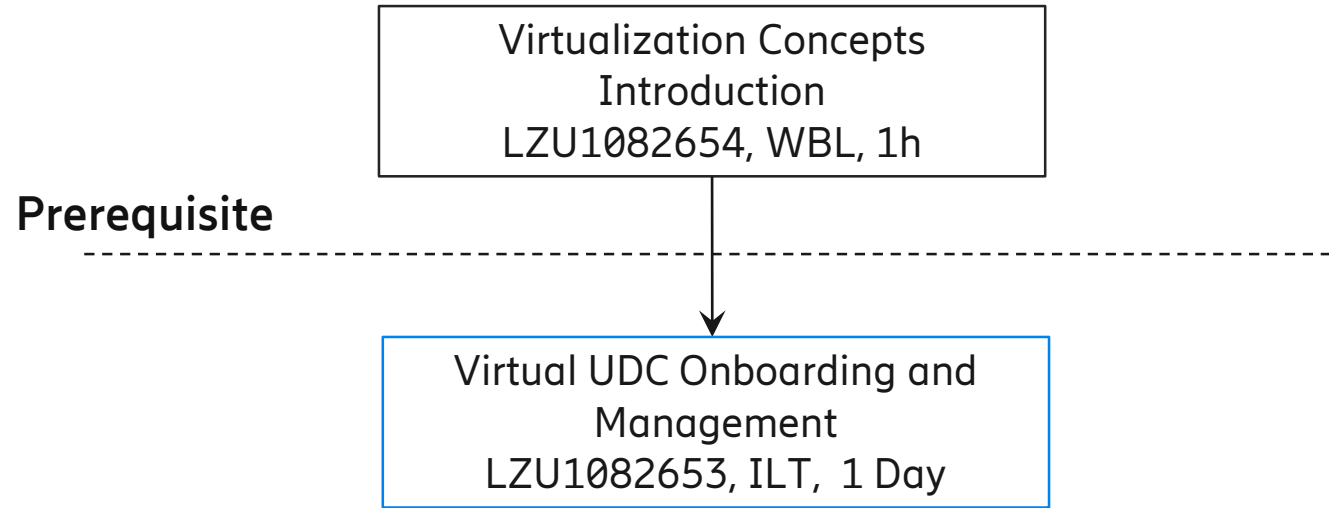

ECAS Operation

EIR-FE 1 Operation

HSS-FE 1 for EPC and IoT

HSS-FE 1 for VoLTE

IPWorks 1 for EPC

IPWorks 1 for IMS

IPWorks 2 for EPC

IPWorks 2 for IMS

SAPC 1

Provisioning Gateway

Onboarding & Management

Summary of courses (1 of 2)

Course Name	Course Identity	Length	Method
Ericsson User Data Consolidation (UDC) 1 Overview	LZU1082477	2 days	ILT
Native UDC to Virtual UDC Delta	LZU1082623	1 day	ILT
UDC in 5G EPC Introduction	LZU1082649	30 minutes	WBL
Ericsson Centralized User Database (CUDB) 1 Operation & Service Configuration	LZU1082474	2 days	ILT
Ericsson HLR-Front End (FE) 1 Configuration	LZU1082621	4 days	ILT
Ericsson User Profile Gateway (UPG) 1 Overview	LZU1082479	1 day	ILT
Ericsson User Profile Gateway (UPG) 1 Operation and Configuration	LZU1082478	2 days	ILT
Ericsson Certificate Administration Server (ECAS) Operation	LZU1082475	2 days	ILT
Equipment Identity Register Front End (EIR-FE) 1 Operation, Configuration & Maintenance	LZU1082473	3 days	ILT
HSS-FE 1 Operation and Configuration for EPC and IoT	LZU1082584	2 days	ILT
HSS-FE 1 Operation and Configuration for VoLTE	LZU1082587	3 days	ILT