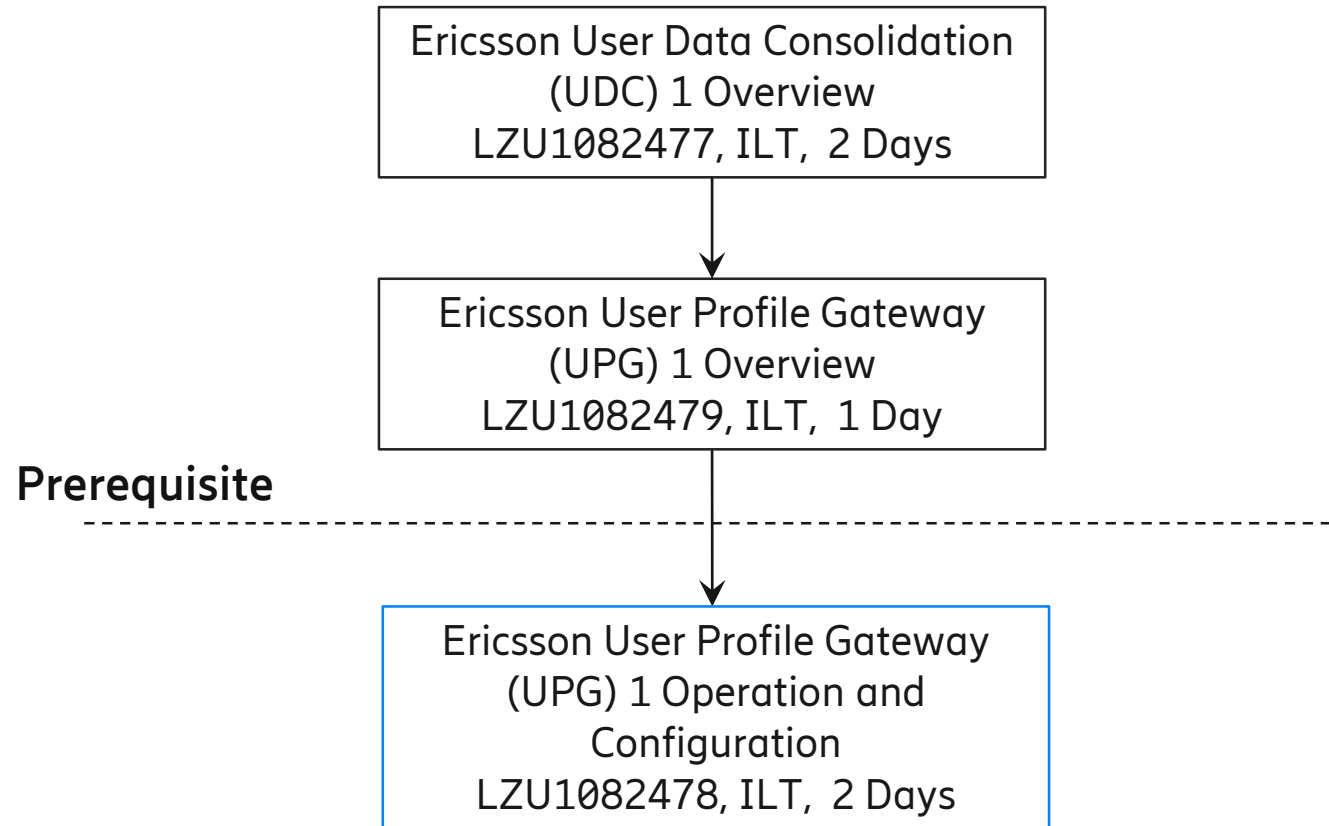

Network Operation & Configuration

Ericsson Centralized User Database Operation

HLR-FE Operation

Ericsson User Profile Gateway Operation

EIR-FE Operation

ECAS Operation

SAPC Operation

UDC 1 Components

UDC 1 Introduction

Native UDC to Virtual UDC

UPG 1 Introduction

UDC in 5G EPC Introduction

UDC in 5G EPC Introduction,
LZU1082649, WBL, 30 minutes

CUDB 1 Operation

HLR-FE 1 Configuration

UPG 1 Operation

ECAS Operation

EIR-FE 1 Operation

HSS-FE 1 for EPC and IoT

HSS-FE 1 for VoLTE

IPWorks 1 for EPC

IPWorks 1 for IMS

IPWorks 2 for EPC

IPWorks 2 for IMS

SAPC 1

Provisioning Gateway

Onboarding & Management

Summary of courses (1 of 2)

Course Name	Course Identity	Length	Method
Ericsson User Data Consolidation (UDC) 1 Overview	LZU1082477	2 days	ILT
Native UDC to Virtual UDC Delta	LZU1082623	1 day	ILT
UDC in 5G EPC Introduction	LZU1082649	30 minutes	WBL
Ericsson Centralized User Database (CUDB) 1 Operation & Service Configuration	LZU1082474	2 days	ILT
Ericsson HLR-Front End (FE) 1 Configuration	LZU1082621	4 days	ILT
Ericsson User Profile Gateway (UPG) 1 Overview	LZU1082479	1 day	ILT
Ericsson User Profile Gateway (UPG) 1 Operation and Configuration	LZU1082478	2 days	ILT
Ericsson Certificate Administration Server (ECAS) Operation	LZU1082475	2 days	ILT
Equipment Identity Register Front End (EIR-FE) 1 Operation, Configuration & Maintenance	LZU1082473	3 days	ILT
HSS-FE 1 Operation and Configuration for EPC and IoT	LZU1082584	2 days	ILT
HSS-FE 1 Operation and Configuration for VoLTE	LZU1082587	3 days	ILT