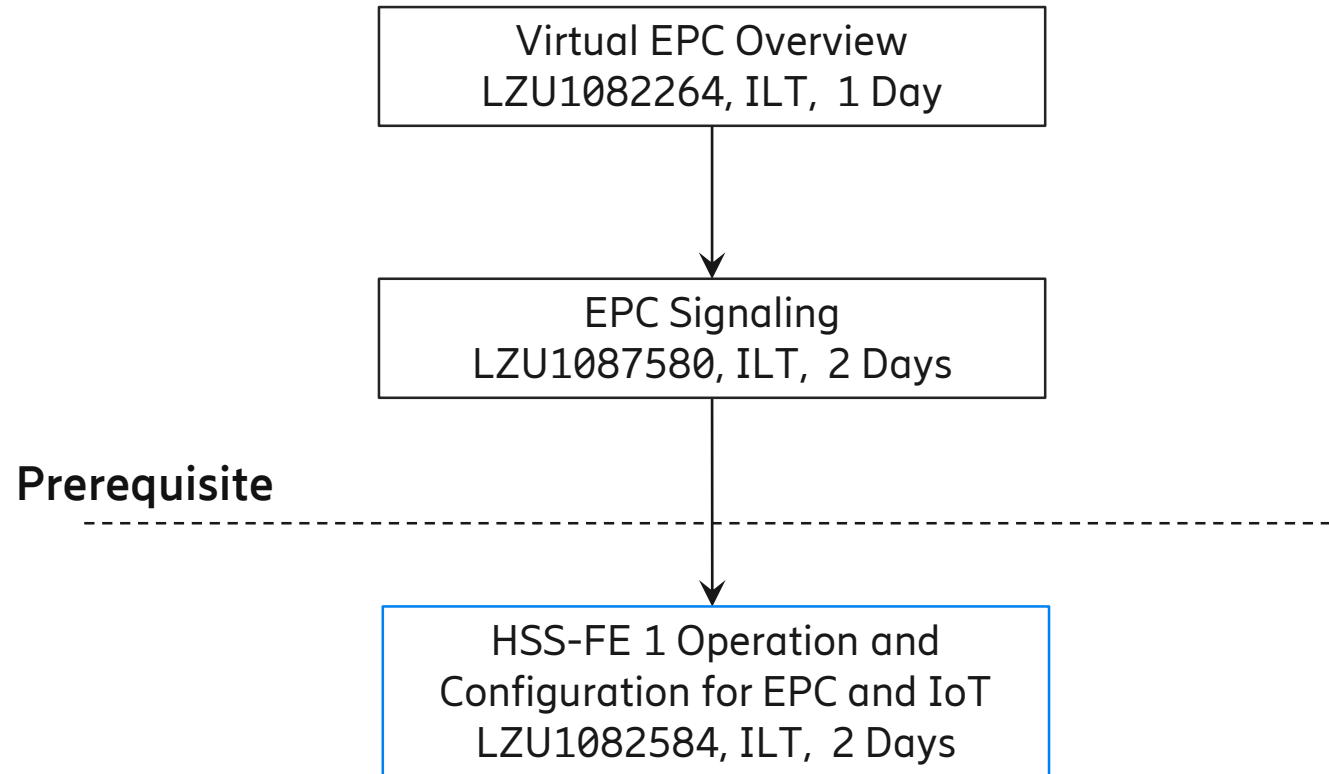

Network Operation & Configuration

Ericsson Centralized User Database Operation

HLR-FE Operation

Ericsson User Profile Gateway Operation

EIR-FE Operation

ECAS Operation

SAPC Operation

UDC 1 Components

UDC 1 Introduction

Native UDC to Virtual UDC

UPG 1 Introduction

UDC in 5G EPC Introduction

UDC in 5G EPC Introduction,
LZU1082649, WBL, 30 minutes

CUDB 1 Operation

HLR-FE 1 Configuration

UPG 1 Operation

ECAS Operation

EIR-FE 1 Operation

HSS-FE 1 for EPC and IoT

HSS-FE 1 for VoLTE

IPWorks 1 for EPC

IPWorks 1 for IMS

IPWorks 2 for EPC

IPWorks 2 for IMS

SAPC 1

Provisioning Gateway

Onboarding & Management

Summary of courses (1 of 2)

Course Name	Course Identity	Length	Method
Ericsson User Data Consolidation (UDC) 1 Overview	LZU1082477	2 days	ILT
Native UDC to Virtual UDC Delta	LZU1082623	1 day	ILT
UDC in 5G EPC Introduction	LZU1082649	30 minutes	WBL
Ericsson Centralized User Database (CUDB) 1 Operation & Service Configuration	LZU1082474	2 days	ILT
Ericsson HLR-Front End (FE) 1 Configuration	LZU1082621	4 days	ILT
Ericsson User Profile Gateway (UPG) 1 Overview	LZU1082479	1 day	ILT
Ericsson User Profile Gateway (UPG) 1 Operation and Configuration	LZU1082478	2 days	ILT
Ericsson Certificate Administration Server (ECAS) Operation	LZU1082475	2 days	ILT
Equipment Identity Register Front End (EIR-FE) 1 Operation, Configuration & Maintenance	LZU1082473	3 days	ILT
HSS-FE 1 Operation and Configuration for EPC and IoT	LZU1082584	2 days	ILT
HSS-FE 1 Operation and Configuration for VoLTE	LZU1082587	3 days	ILT