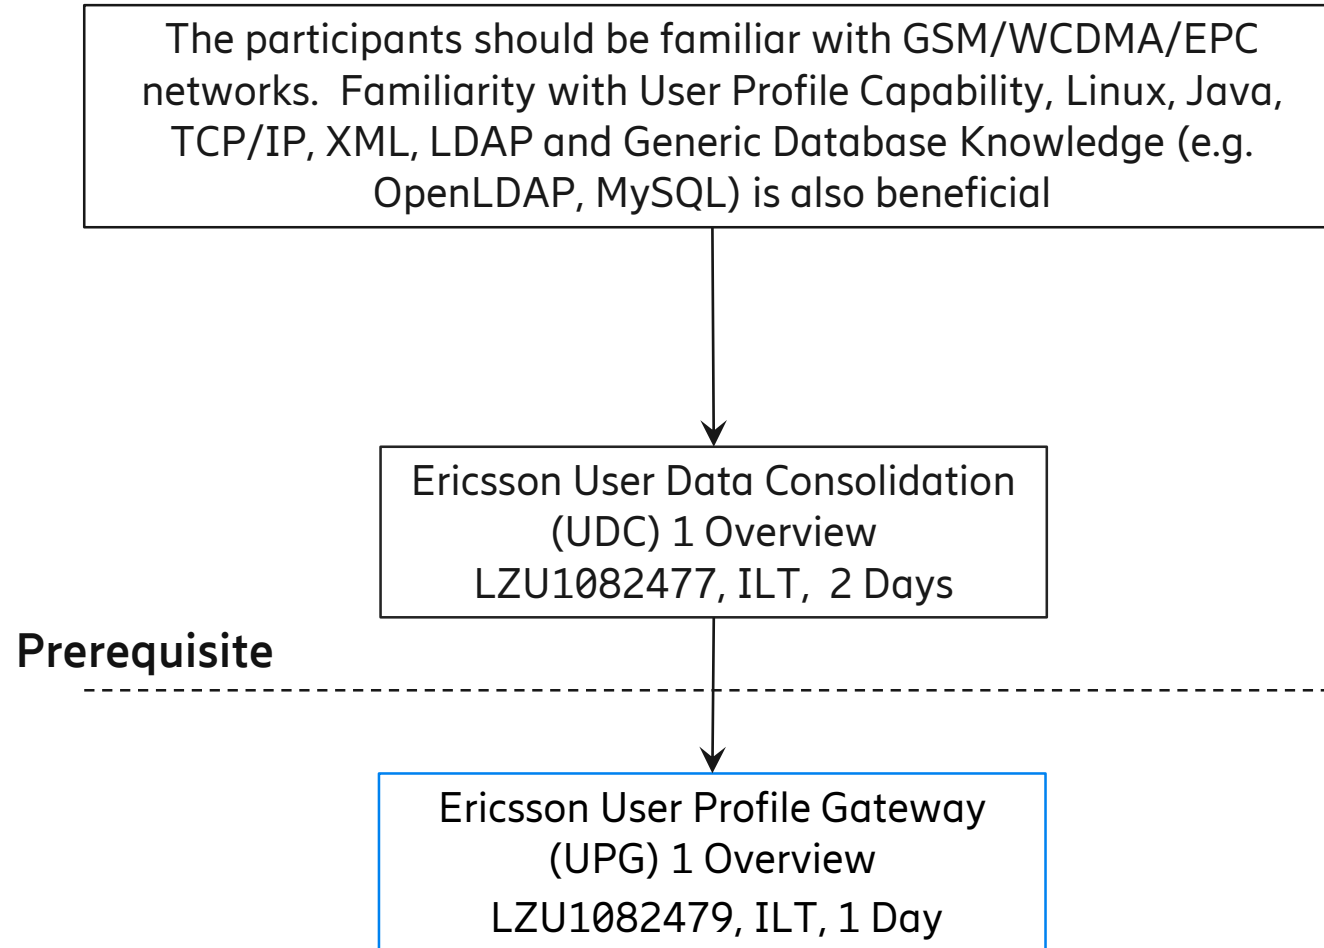

User Data Consolidation (UDC) 1

What's in UDC 1 Learning Service

Fundamentals

Ericsson User Data Consolidation Overview

Ericsson User Profile Gateway Overview

Native UDC to Virtual UDC Overview

UDC in 5G EPC Introduction

Network Operation & Configuration

Ericsson Centralized User Database Operation

HLR-FE Operation

Ericsson User Profile Gateway Operation

EIR-FE Operation

ECAS Operation

SAPC Operation

UDC 1 Components

UDC 1 Introduction

Native UDC to Virtual UDC

UPG 1 Introduction

UDC in 5G EPC Introduction

UDC in 5G EPC Introduction,
LZU1082649, WBL, 30 minutes

CUDB 1 Operation

HLR-FE 1 Configuration

UPG 1 Operation