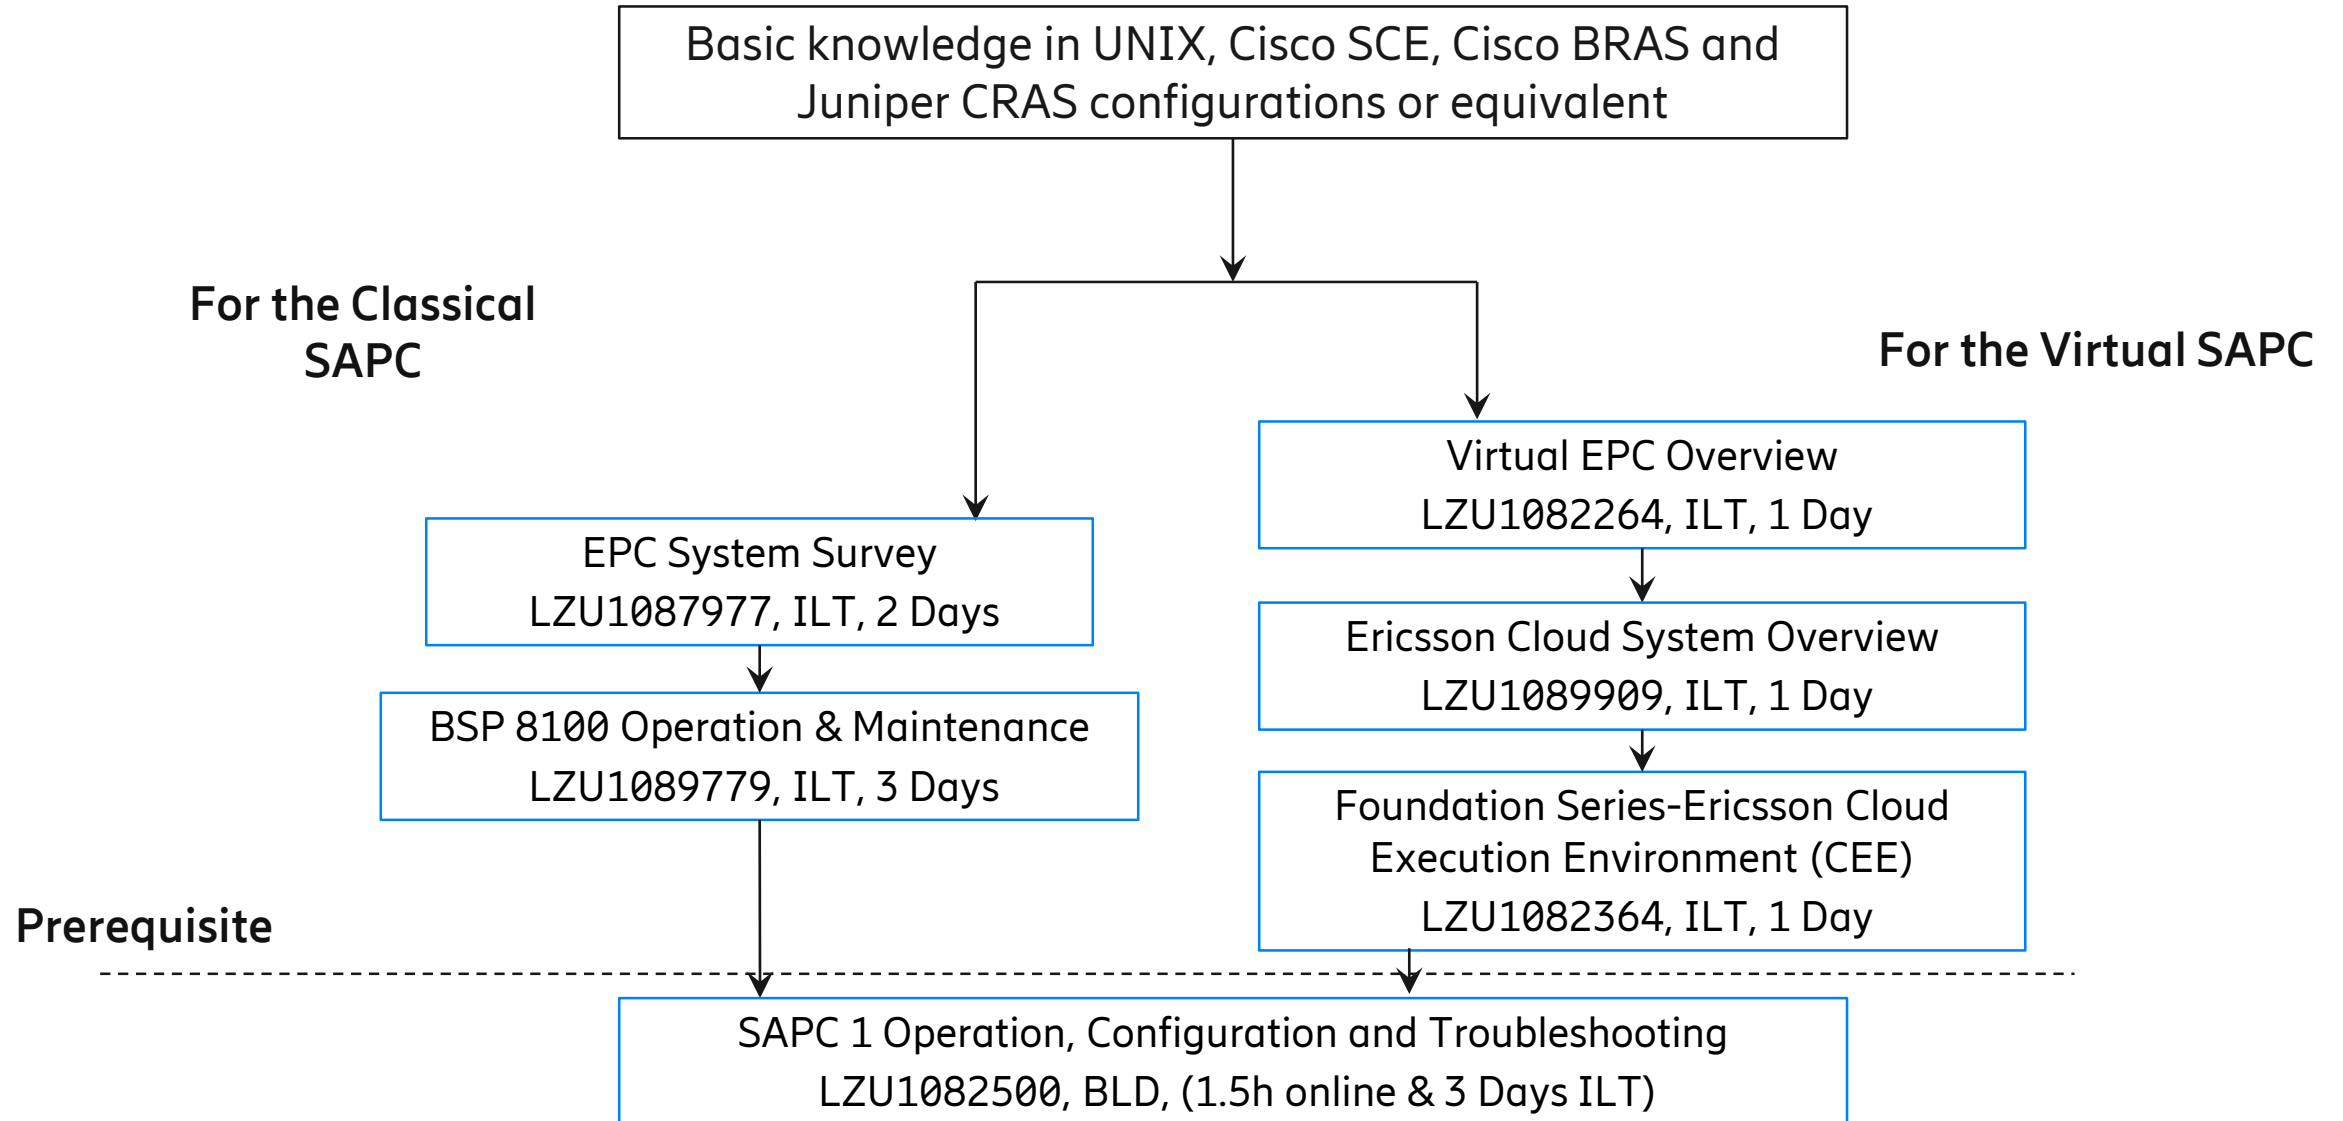

ECAS Operation

EIR-FE 1 Operation

HSS-FE 1 for EPC and IoT

HSS-FE 1 for VoLTE

IPWorks 1 for EPC

IPWorks 1 for IMS

IPWorks 2 for EPC

IPWorks 2 for IMS

SAPC 1

Provisioning Gateway

Onboarding & Management

Summary of courses (1 of 2)

Course Name	Course Identity	Length	Method
Ericsson User Data Consolidation (UDC) 1 Overview	LZU1082477	2 days	ILT
Native UDC to Virtual UDC Delta	LZU1082623	1 day	ILT
UDC in 5G EPC Introduction	LZU1082649	30 minutes	WBL
Ericsson Centralized User Database (CUDB) 1 Operation & Service Configuration	LZU1082474	2 days	ILT
Ericsson HLR-Front End (FE) 1 Configuration	LZU1082621	4 days	ILT
Ericsson User Profile Gateway (UPG) 1 Overview	LZU1082479	1 day	ILT
Ericsson User Profile Gateway (UPG) 1 Operation and Configuration	LZU1082478	2 days	ILT
Ericsson Certificate Administration Server (ECAS) Operation	LZU1082475	2 days	ILT
Equipment Identity Register Front End (EIR-FE) 1 Operation, Configuration & Maintenance	LZU1082473	3 days	ILT
HSS-FE 1 Operation and Configuration for EPC and IoT	LZU1082584	2 days	ILT
HSS-FE 1 Operation and Configuration for VoLTE	LZU1082587	3 days	ILT

Summary of courses (2 of 2)

Course Name	Course Identity	Length	Method
IPWorks 1 (Virtual) Operation and Maintenance for EPC	LZU1082428	2 days	ILT
IPWorks 1 (Virtual) Operation and Maintenance for IMS	LZU1082430	2 days	ILT
IPWorks 2 Operation and Maintenance for IMS	LZU1082659	2 days	ILT
IPWorks 2 Operation and Maintenance for EPC	LZU1082660	2 days	ILT
SAPC 1 Online Delta	LZU1082710	1.5 hours	WBL
SAPC 1 Overview	LZU1082609	1 day	ILT
SAPC 1 Operation, Configuration & Troubleshooting	LZU1082500	1.5h online & 3 days ILT	BLD
Ericsson Dynamic Activation (EDA) 1 Operation and Provisioning	LZU1082551	3 days	ILT
Virtualization Concepts Introduction	LZU1082654	1.5 h	WBL
Virtual UDC Onboarding and Management	LZU1082653	1 day	ILT