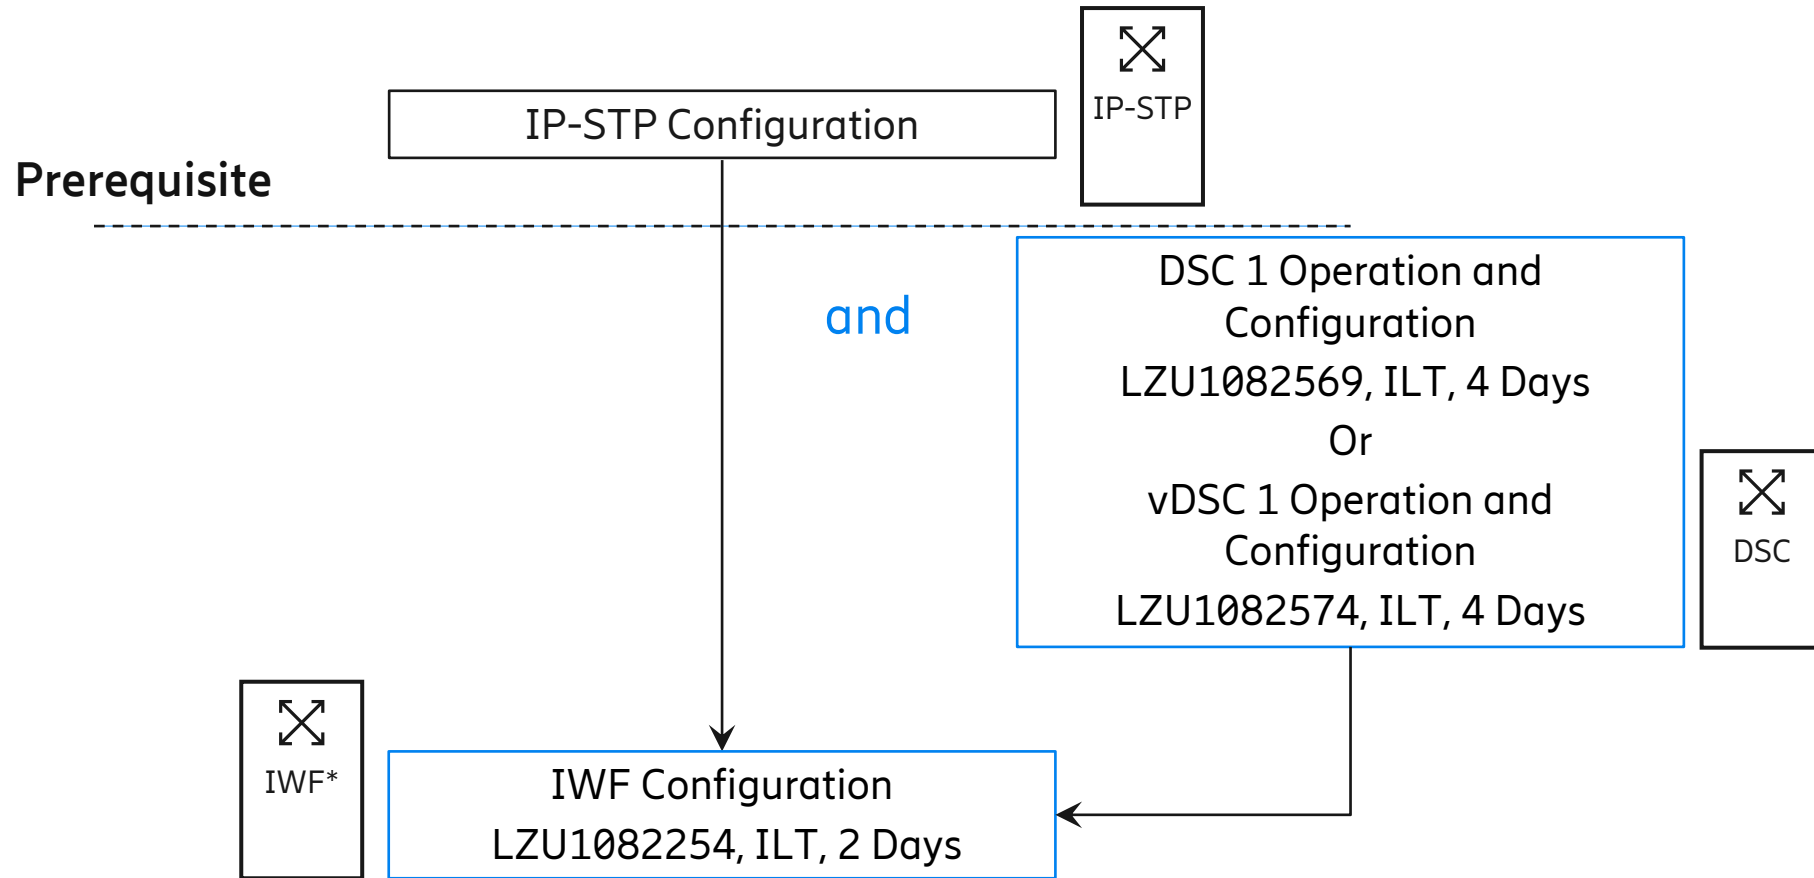

02c. APG/vAPG O&M

02d. Native dual blade O&M

02e. Virtual dual blade O&M

03a. High capacity - native blade cluster

Course Flow depends on if BSP 8100 is used or not

*training is needed if APZ 214 xx is used

03b. High capacity - virtual blade cluster

04a. IP-STP and/or SPX configuration

04b. Diameter interworking

* The IWF converts MAP to Diameter, and vice versa and is mandatory for VoLTE Roaming Interworking