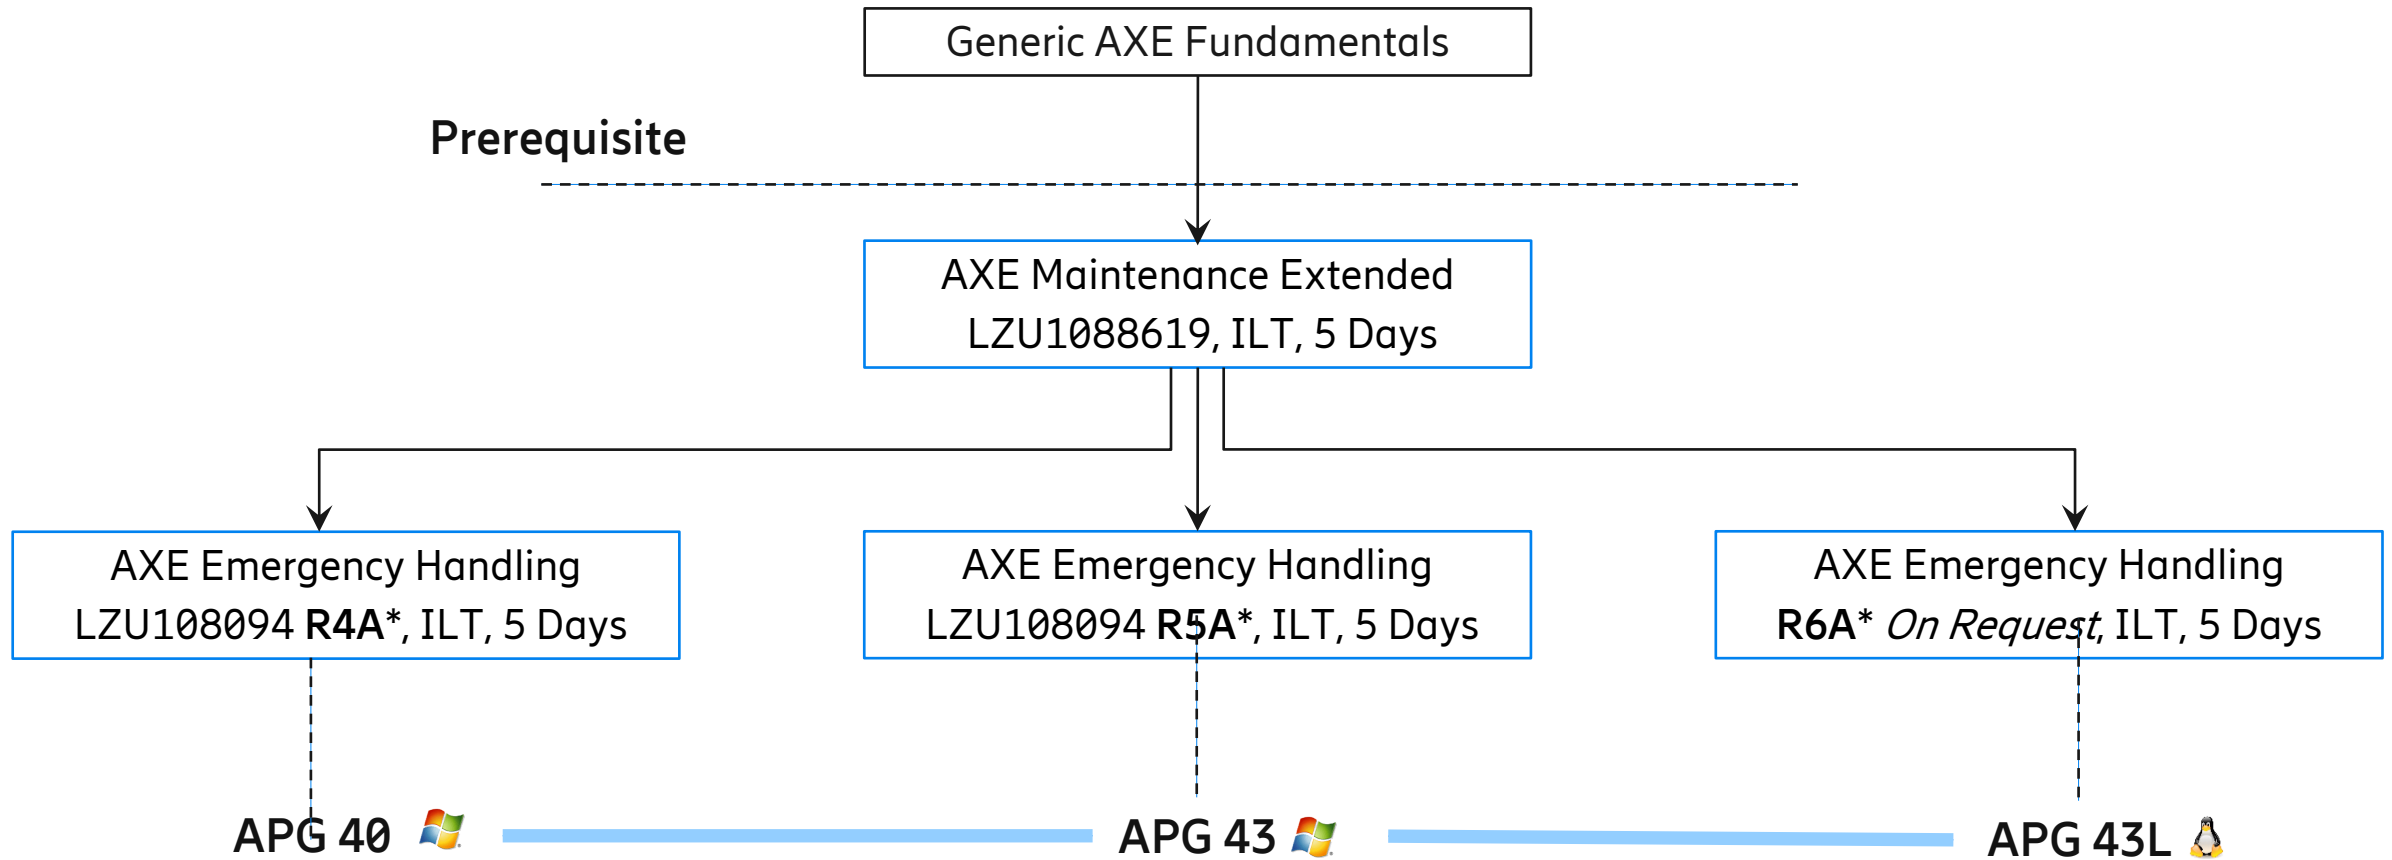

APG 43 with Windows is replaced with Linux

APG 40

APG 43

APG 43L

vAPG 43L

08c. Advanced AXE O&M

* course Rev (4,5,6) depends on APGs

08d. Advanced M-MGw/MRS O&M