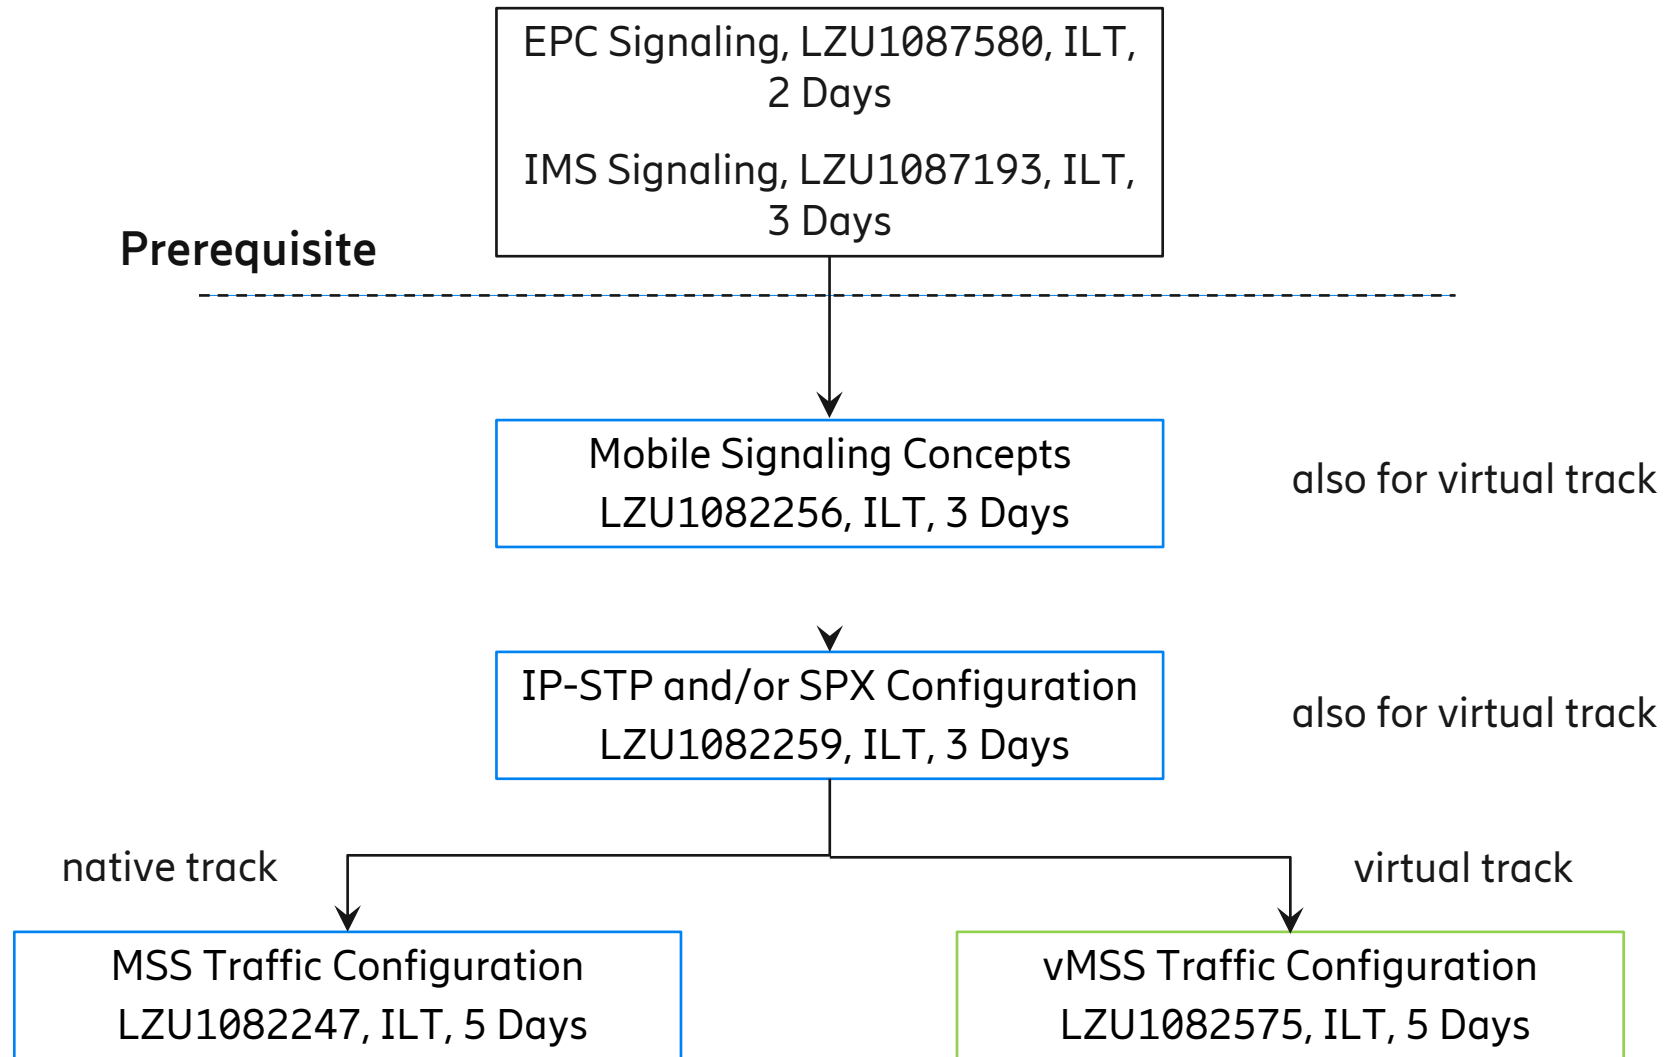

02c. APG/vAPG O&M

02d. Native dual blade O&M

02e. Virtual dual blade O&M

03a. High capacity - native blade cluster

Course Flow depends on if BSP 8100 is used or not

*training is needed if APZ 214 xx is used

03b. High capacity - virtual blade cluster

04a. IP-STP and/or SPX configuration

04b. Diameter interworking

* The IWF converts MAP to Diameter, and vice versa and is mandatory for VoLTE Roaming Interworking

05a. CTC Overview

05b. MSS Main Flow

05c. Main VoLTE Interworking

05d. Main Service Interworking

06. M-MGw/MRS – Main Media Flow

* courses need to be customized if same student need "and"

07. Access Specific Courses