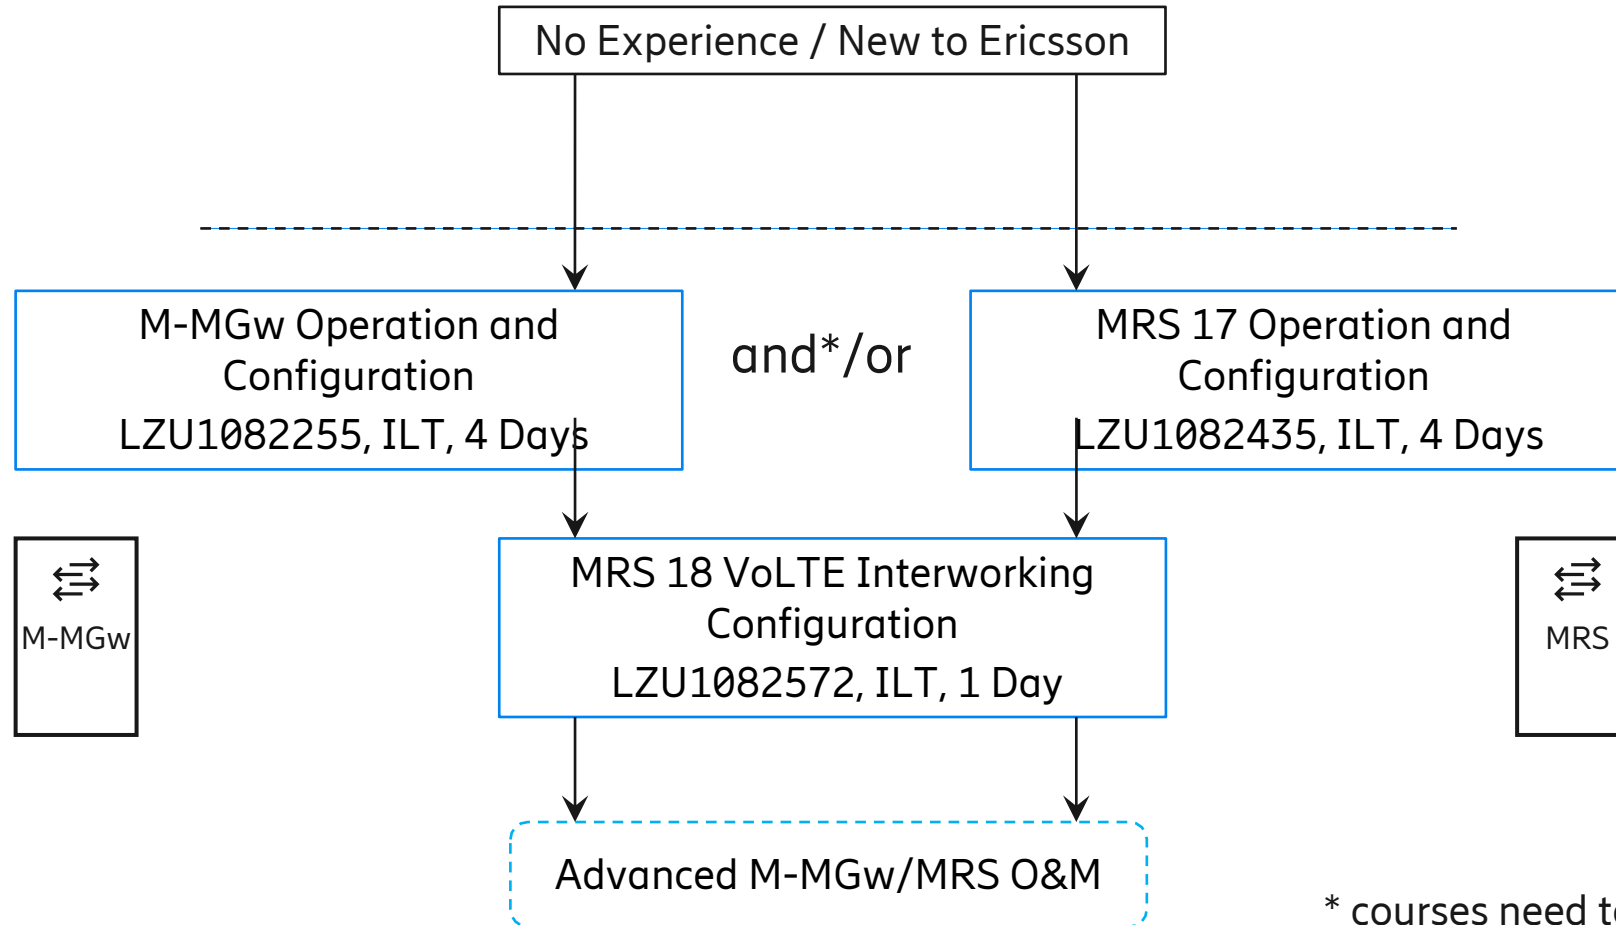

03b. High capacity - virtual blade cluster

04a. IP-STP and/or SPX configuration

04b. Diameter interworking

* The IWF converts MAP to Diameter, and vice versa and is mandatory for VoLTE Roaming Interworking

05a. CTC Overview

05b. MSS Main Flow

05c. Main VoLTE Interworking

05d. Main Service Interworking

06. M-MGw/MRS – Main Media Flow

* courses need to be customized if same student need "and"

07. Access Specific Courses