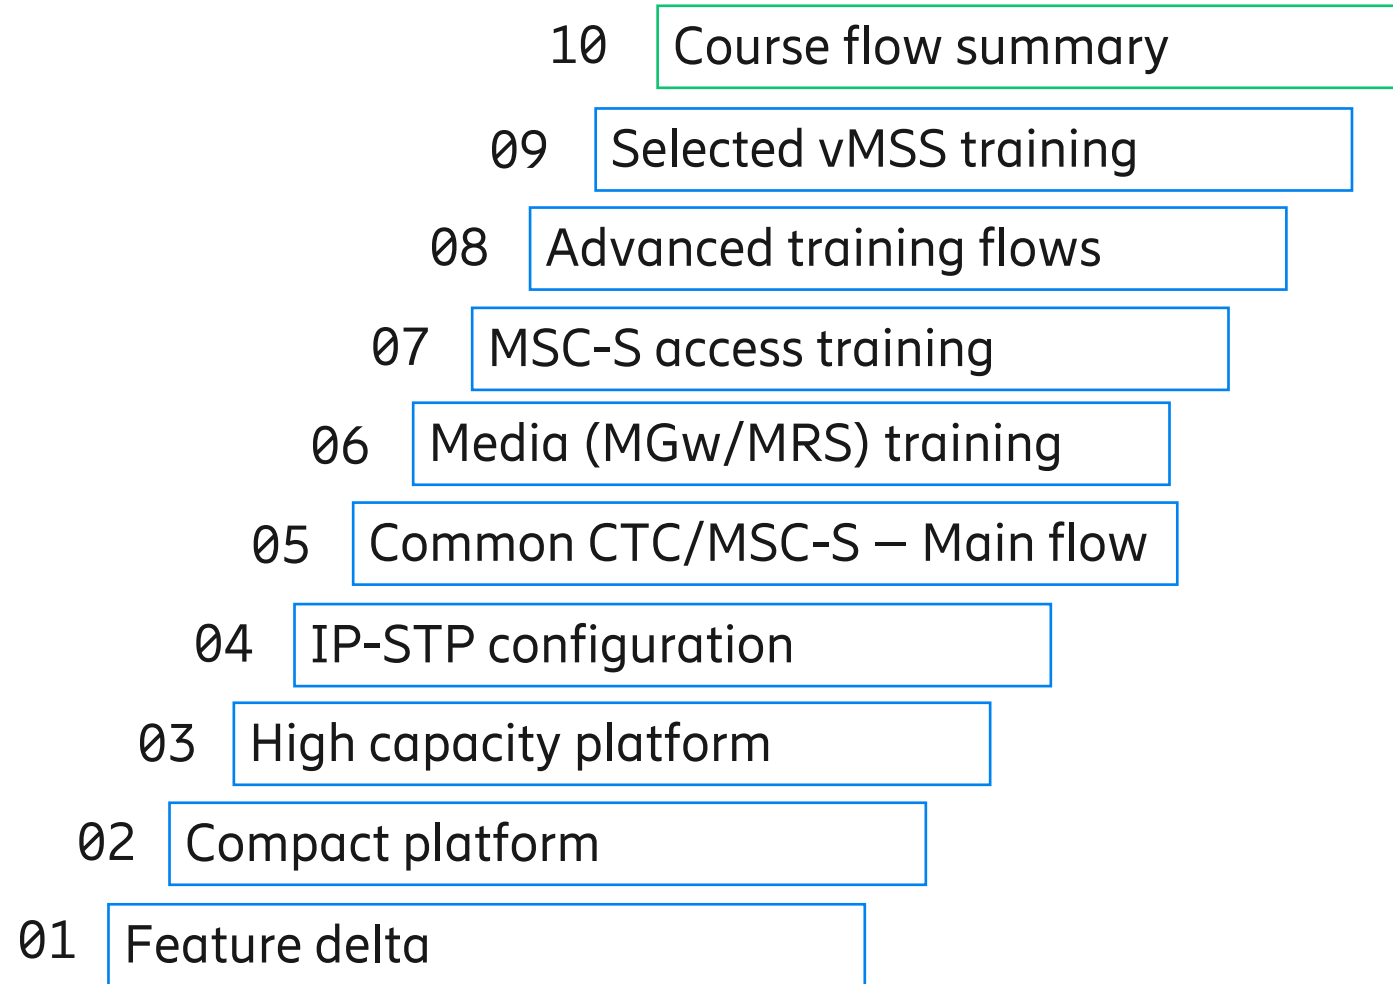

Native or virtualized deployment?

Target audiences

Advanced training is needed for Troubleshooting

Competence reuse overview

Non-experienced

Platform delta vs Feature delta

Competence is reused with Platform and Feature Deltas

* Most MSS Courses are independent of Cloud & Platform

Course flows overview

01a. MSC-S 17 to 18 delta

01b. VoLTE media interworking delta

01c. DSC 17 to 18 delta

02a. AXE introduction

02b. BSP introduction