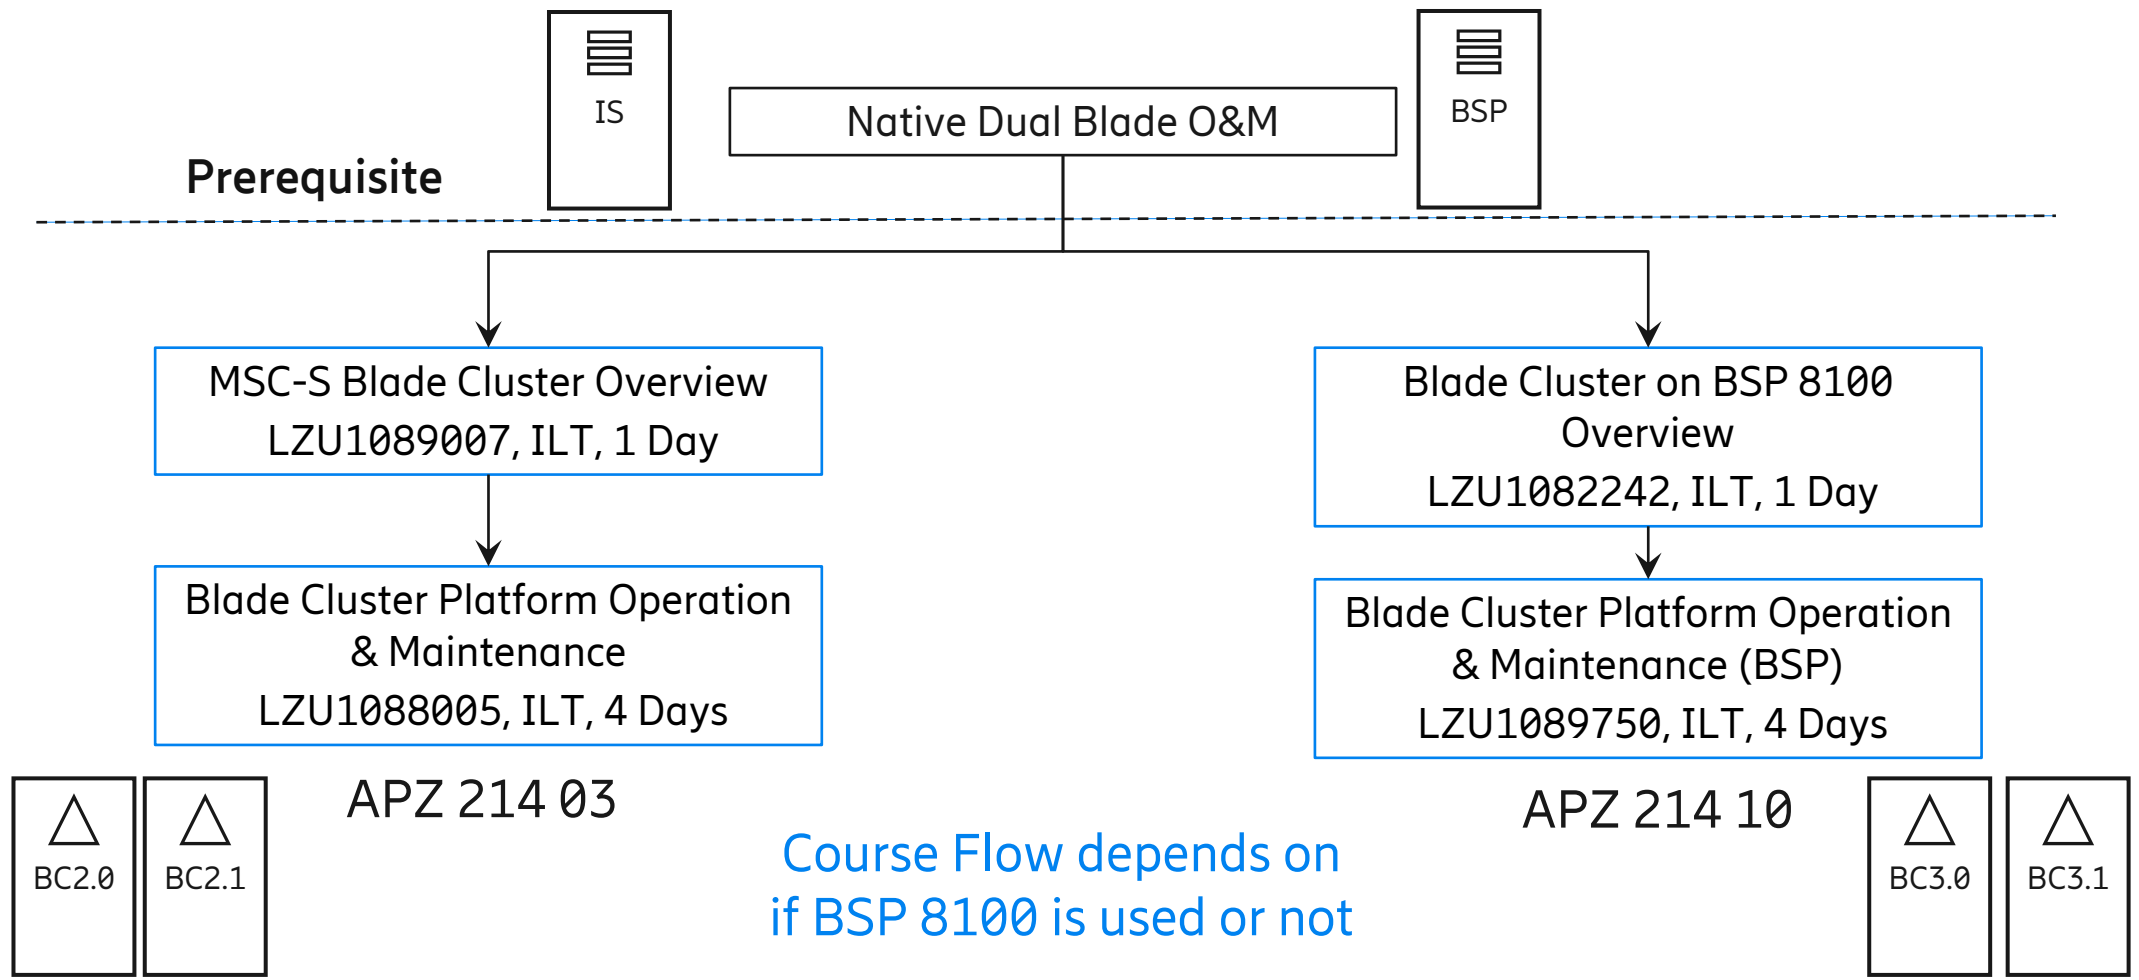

02c. APG/vAPG O&M

02d. Native dual blade O&M

02e. Virtual dual blade O&M

03a. High capacity - native blade cluster

Course Flow depends on if BSP 8100 is used or not

*training is needed if APZ 214 xx is used

03b. High capacity - virtual blade cluster

04a. IP-STP and/or SPX configuration

04b. Diameter interworking

* The IWF converts MAP to Diameter, and vice versa and is mandatory for VoLTE Roaming Interworking