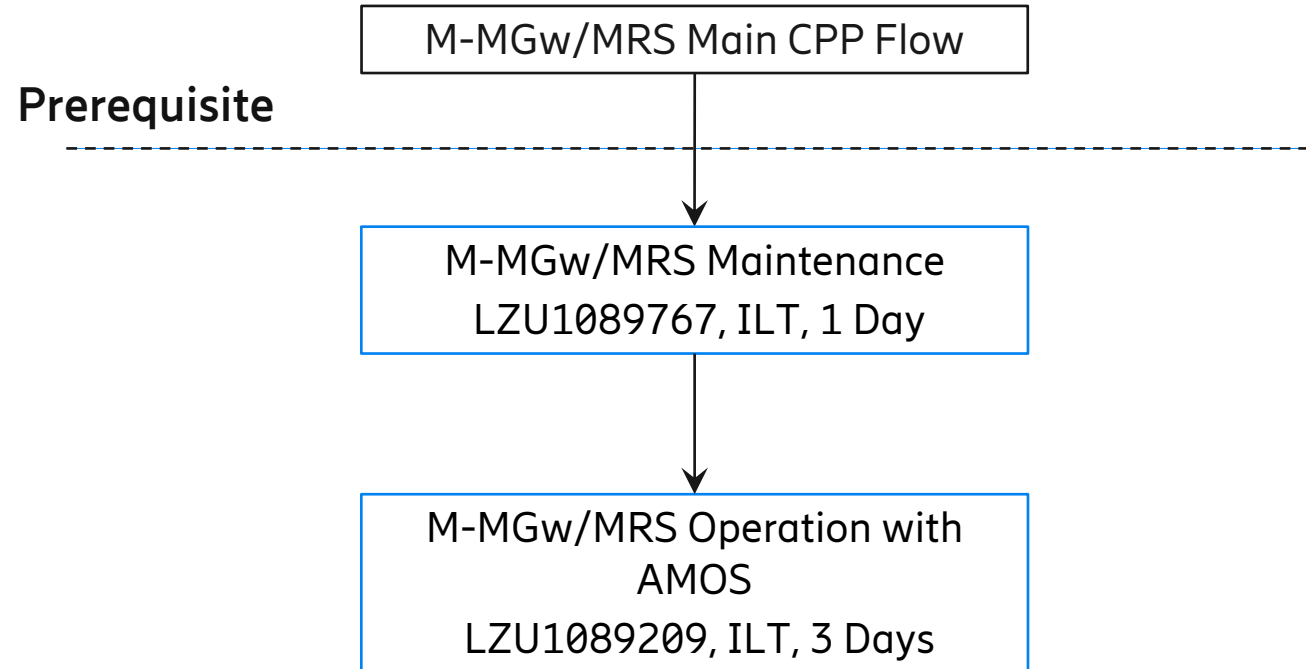

APG 43 with Windows is replaced with Linux

APG 40

APG 43

APG 43L

vAPG 43L

08c. Advanced AXE O&M

* course Rev (4,5,6) depends on APGs

08d. Advanced M-MGw/MRS O&M