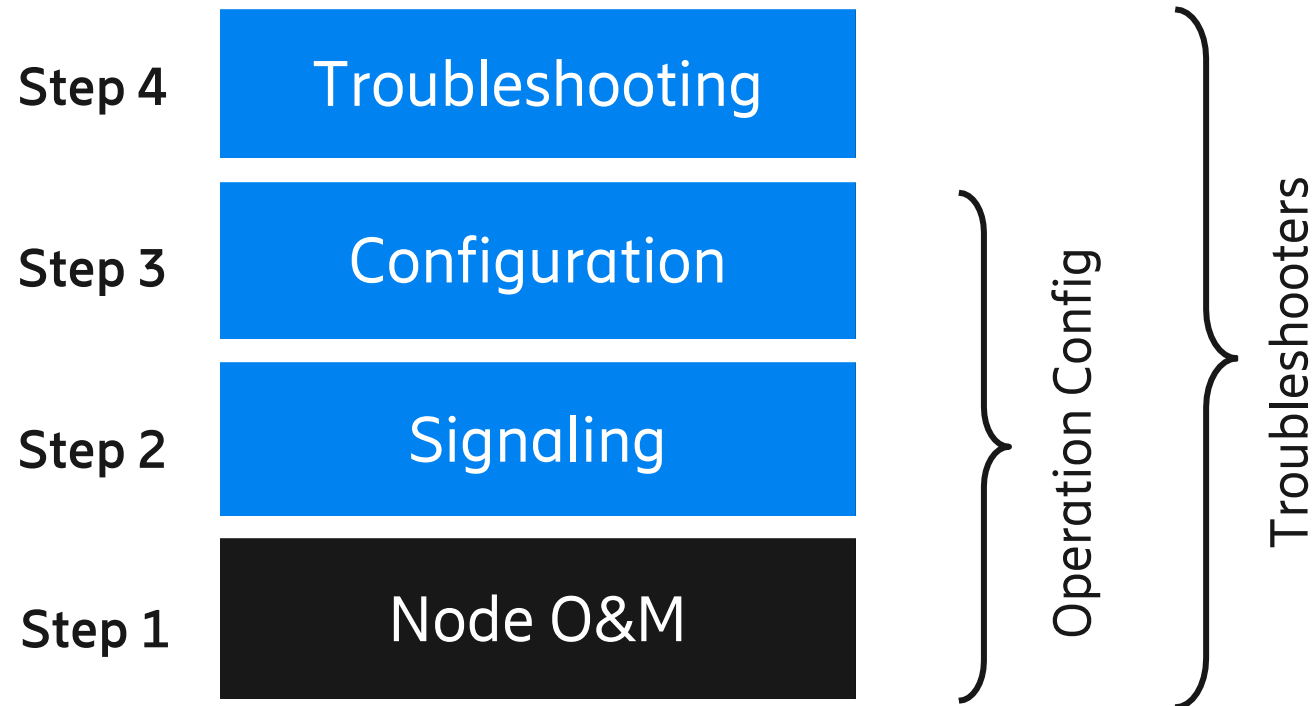

Target audiences

Advanced training is needed for Troubleshooting