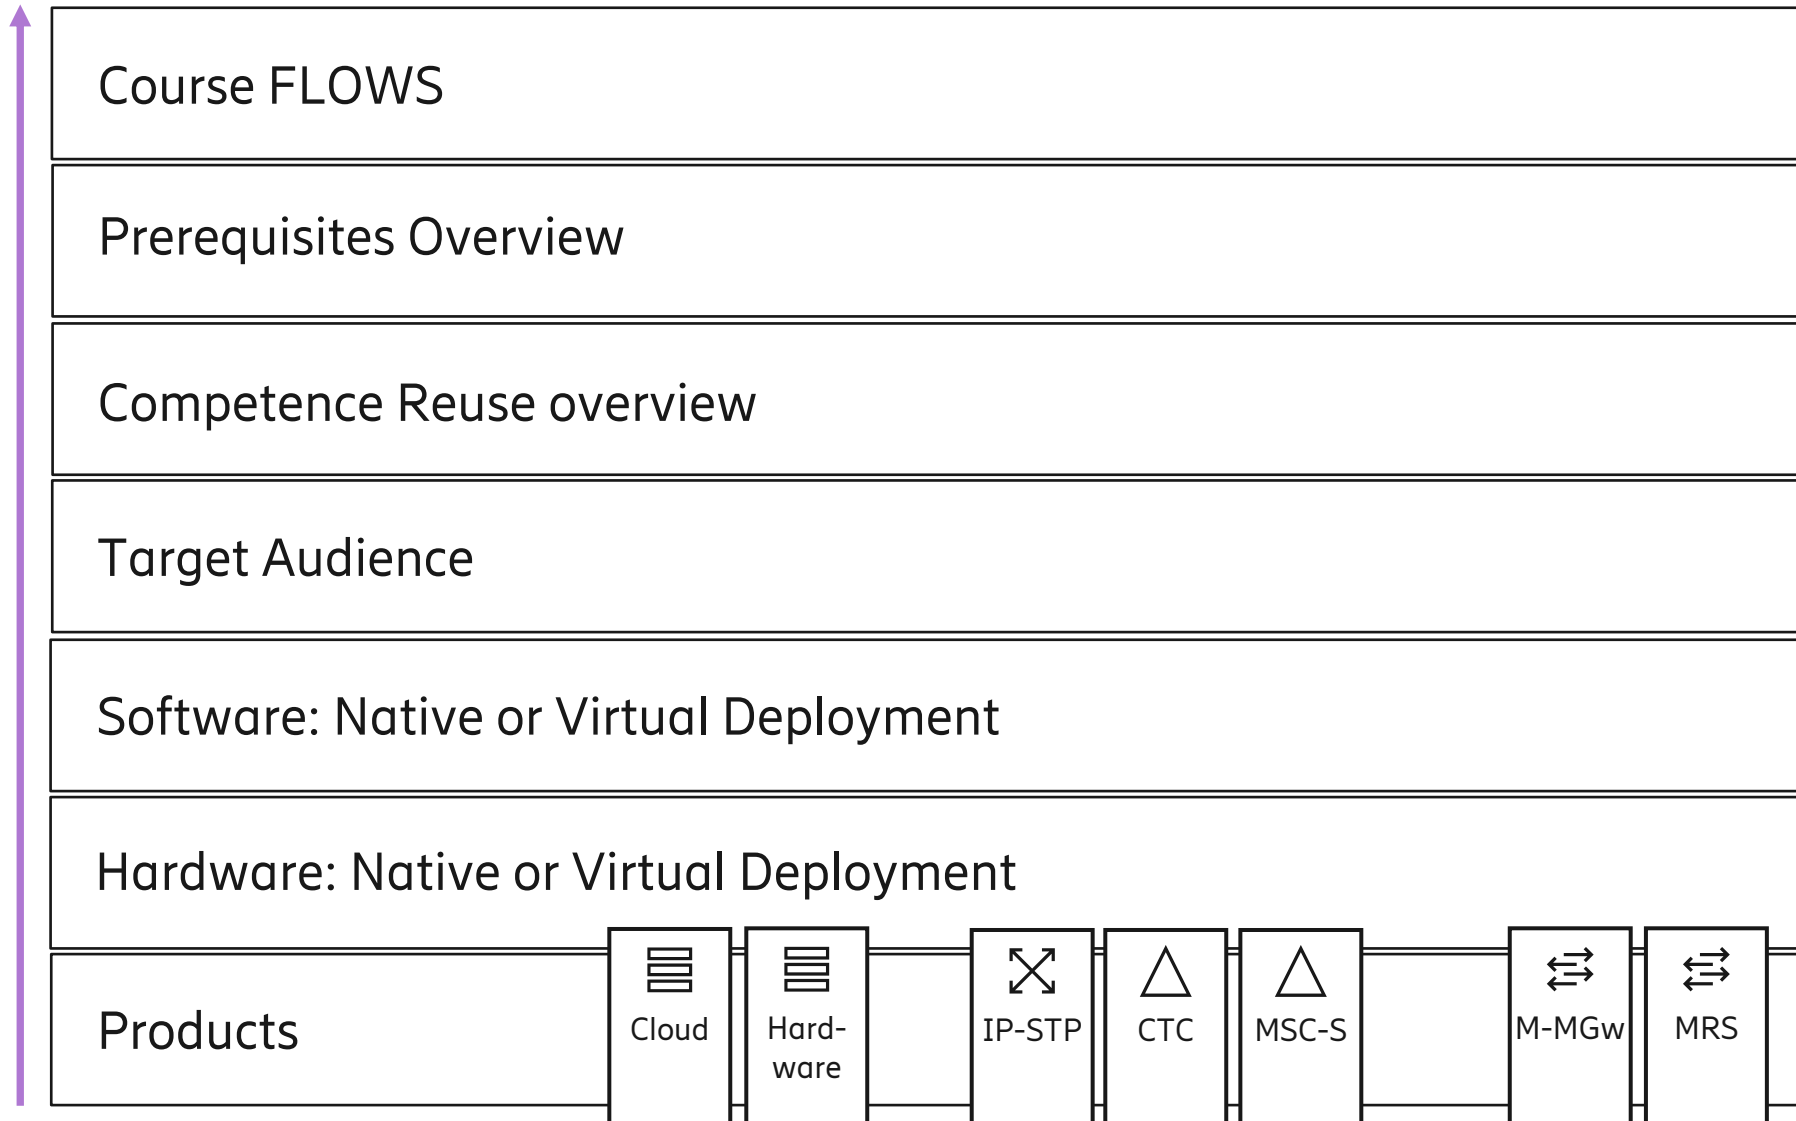

What is in the training package? Result of below factors