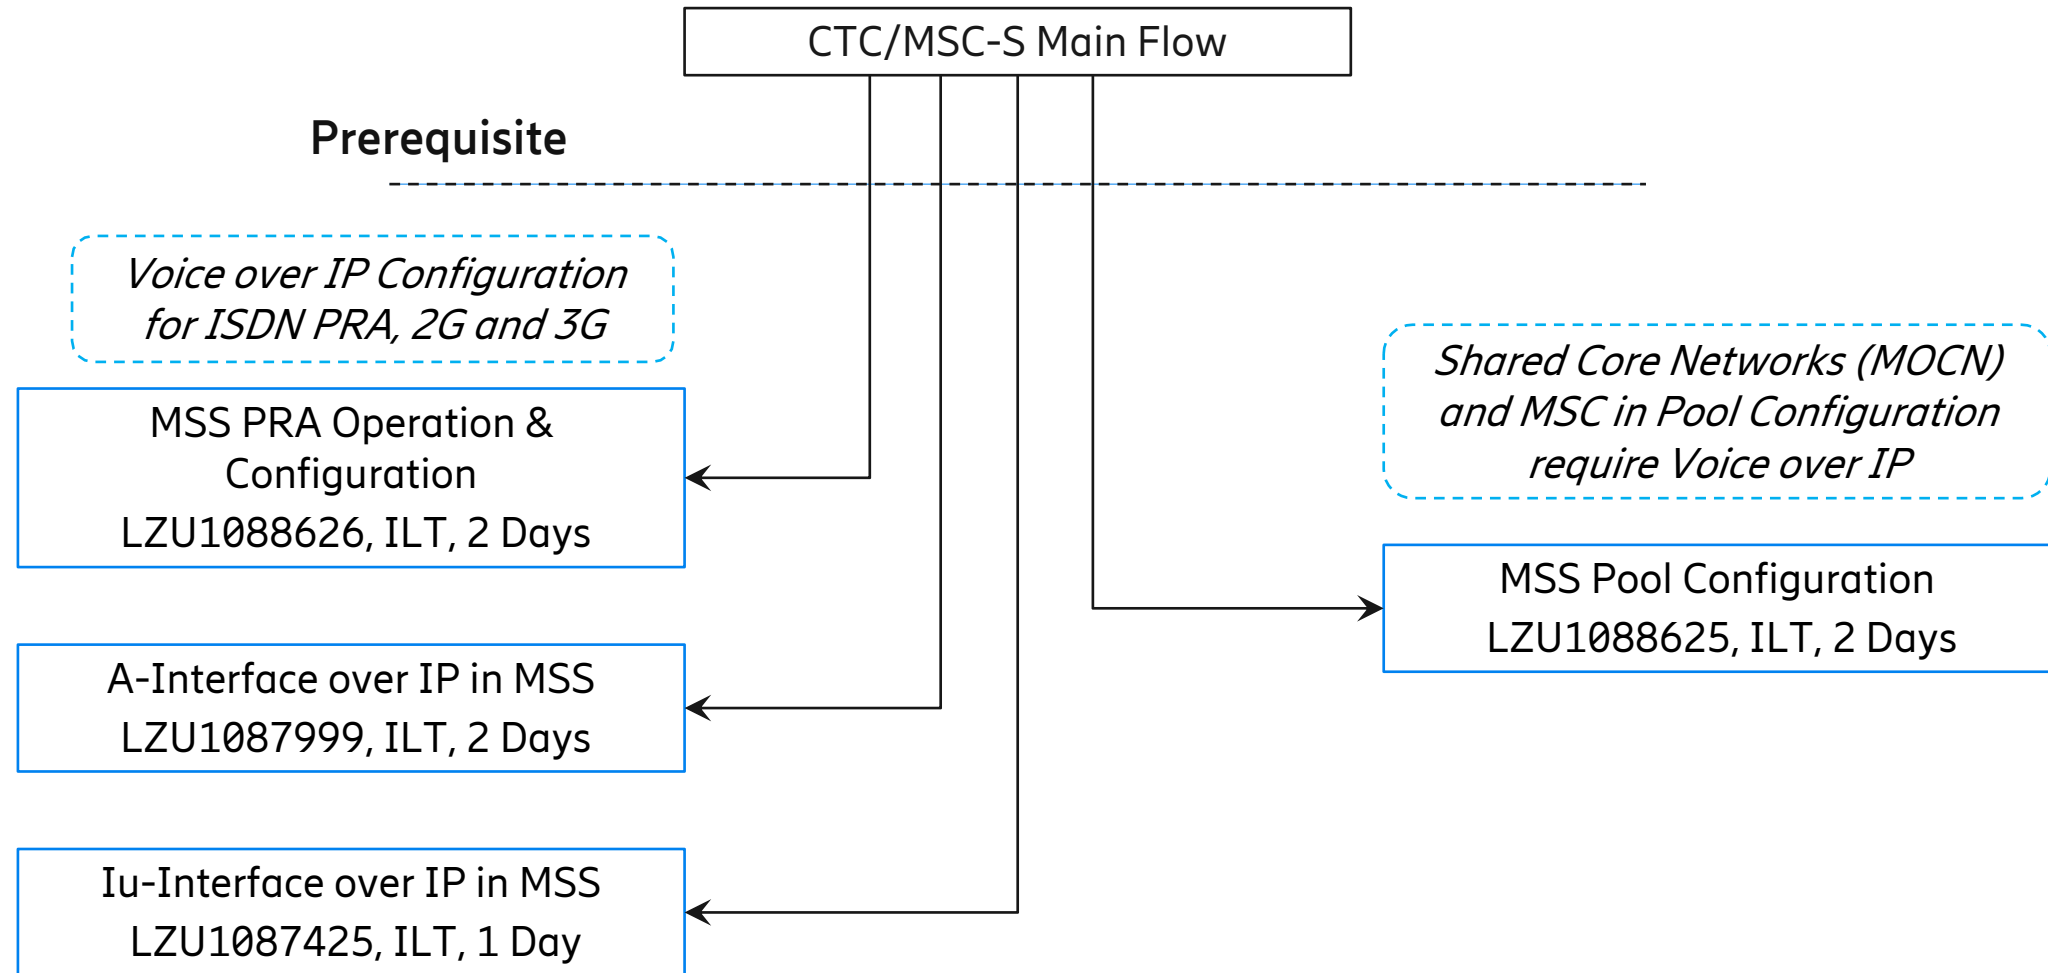

03b. High capacity - virtual blade cluster

04a. IP-STP and/or SPX configuration

04b. Diameter interworking

* The IWF converts MAP to Diameter, and vice versa and is mandatory for VoLTE Roaming Interworking

05a. CTC Overview

05b. MSS Main Flow

05c. Main VoLTE Interworking

05d. Main Service Interworking

06. M-MGw/MRS – Main Media Flow

* courses need to be customized if same student need "and"

07. Access Specific Courses