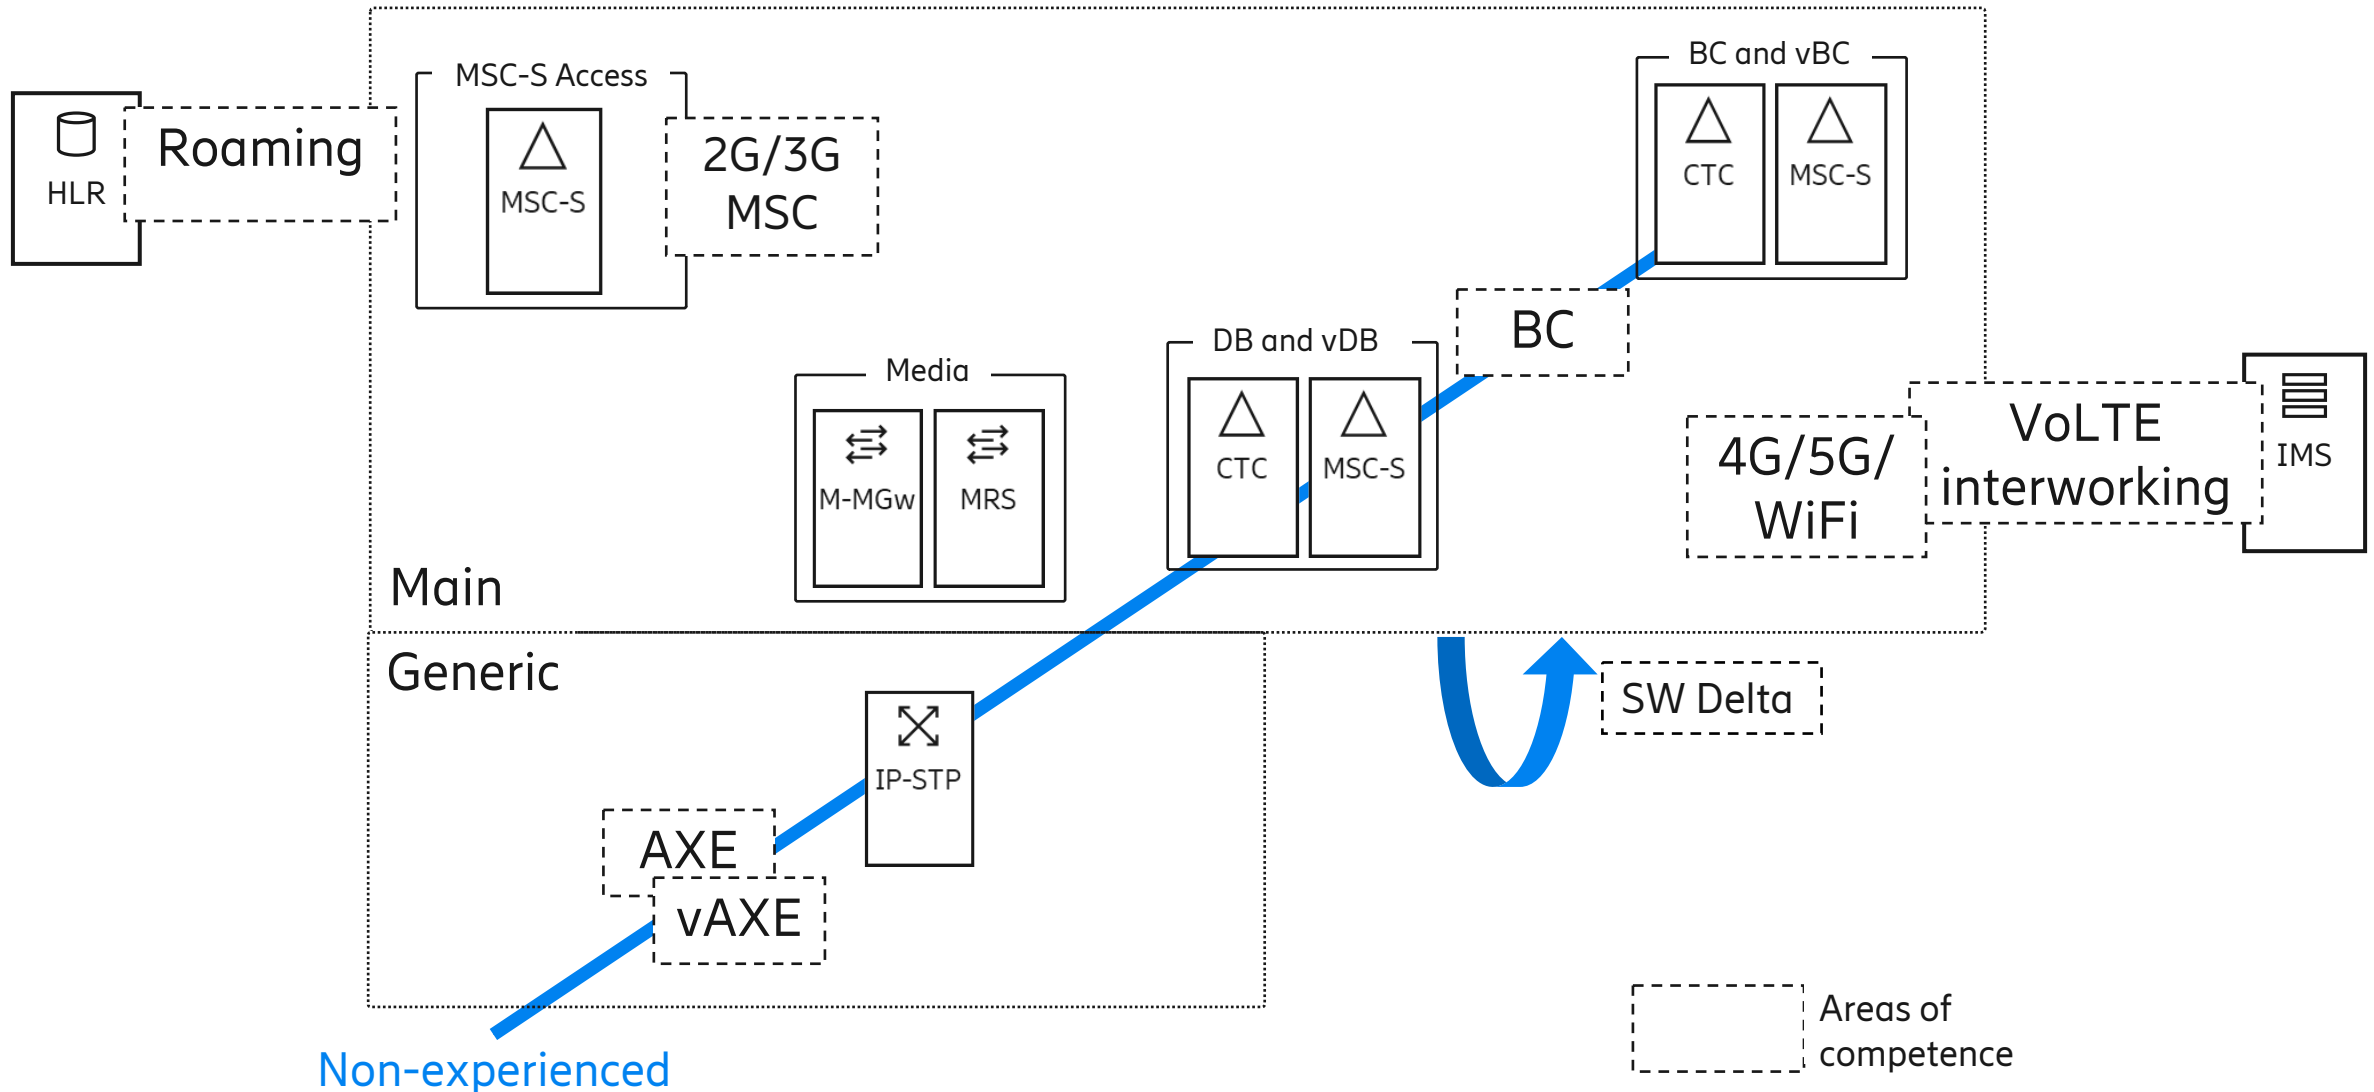

Competence reuse overview

Non-experienced