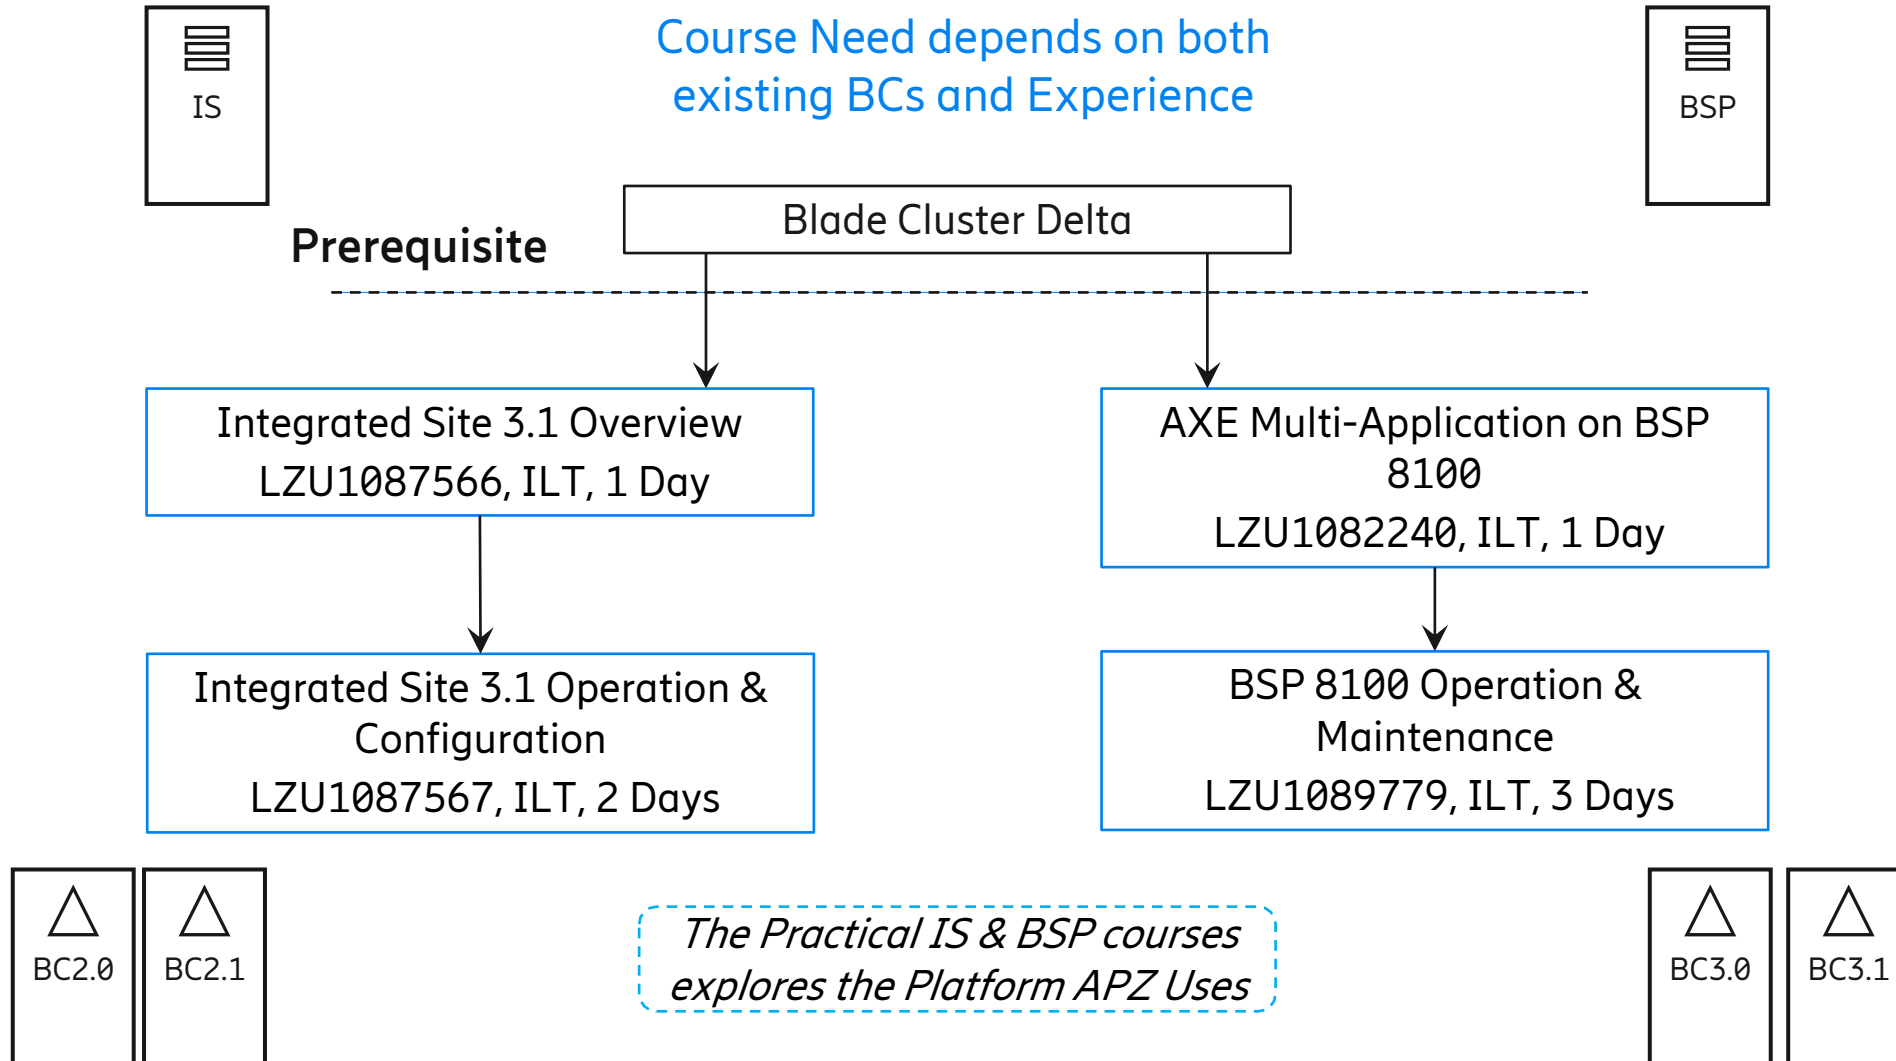

08a. Advanced IS & BSP O&M