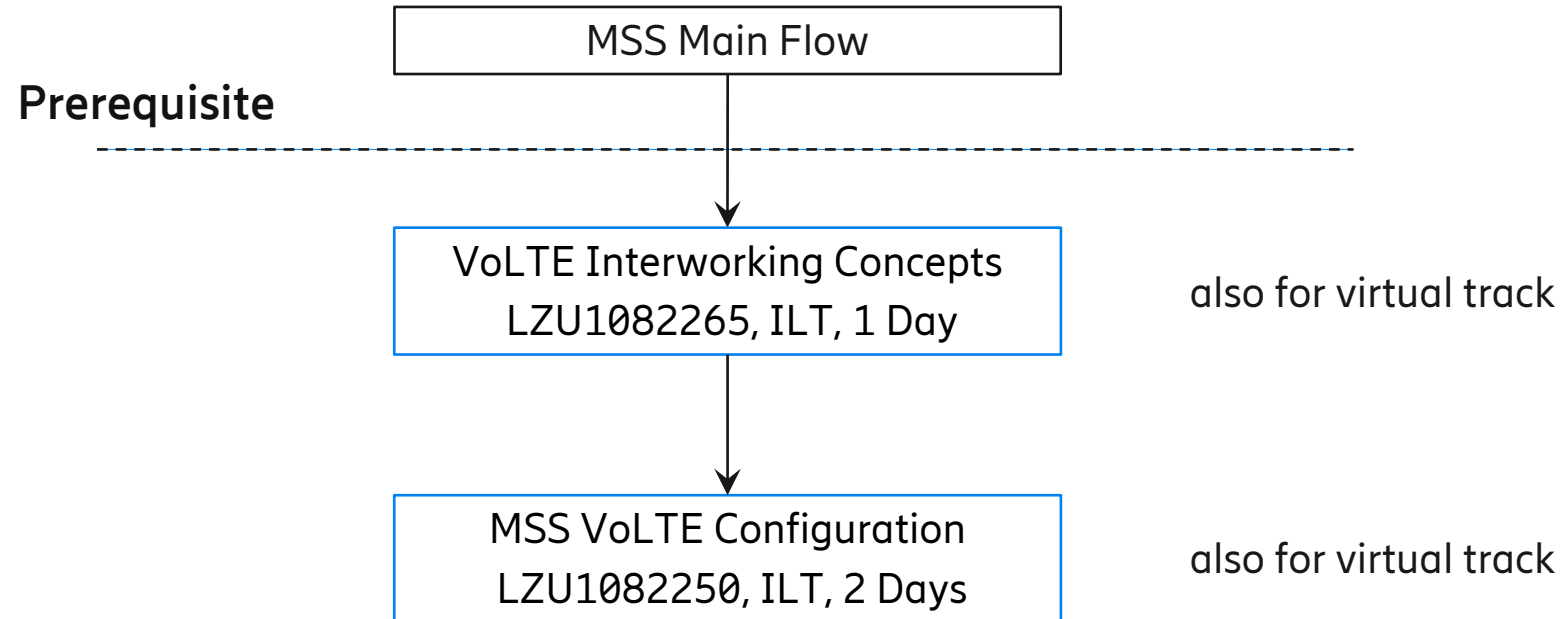

03b. High capacity - virtual blade cluster

04a. IP-STP and/or SPX configuration

04b. Diameter interworking

* The IWF converts MAP to Diameter, and vice versa and is mandatory for VoLTE Roaming Interworking

05a. CTC Overview

05b. MSS Main Flow

05c. Main VoLTE Interworking

05d. Main Service Interworking

06. M-MGw/MRS – Main Media Flow

* courses need to be customized if same student need "and"

07. Access Specific Courses