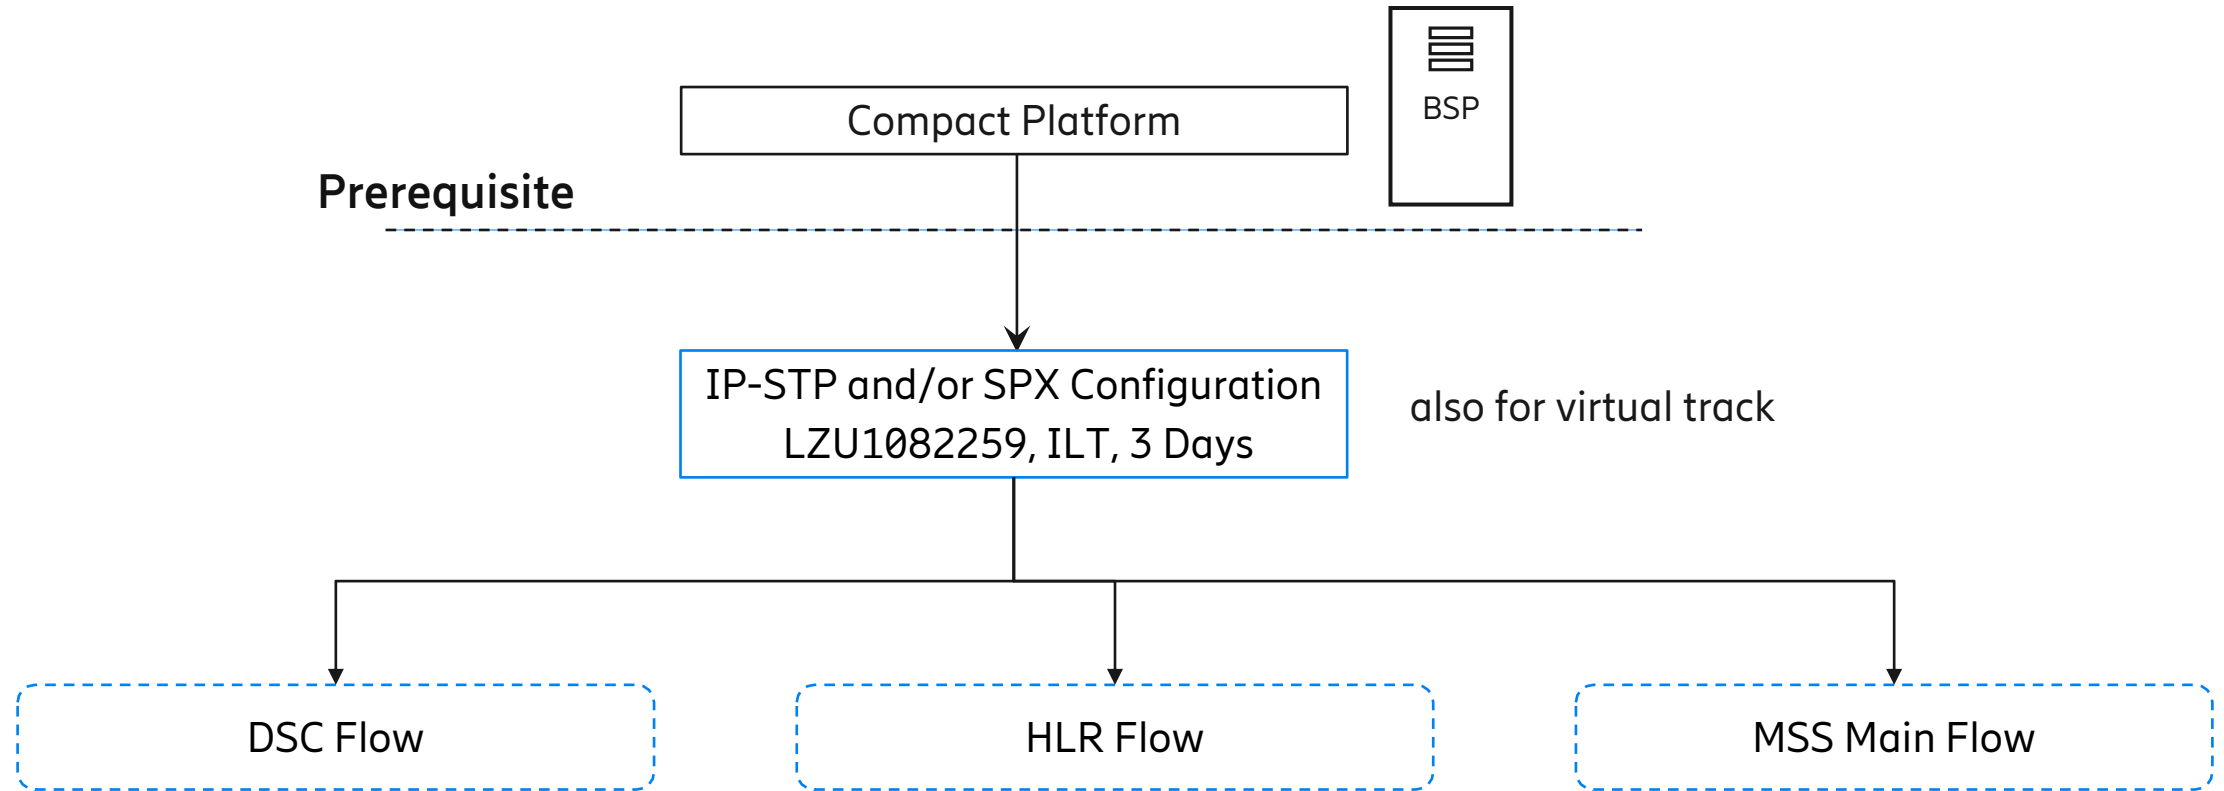

02c. APG/vAPG O&M

02d. Native dual blade O&M

02e. Virtual dual blade O&M

03a. High capacity - native blade cluster

Course Flow depends on if BSP 8100 is used or not

*training is needed if APZ 214 xx is used

03b. High capacity - virtual blade cluster

04a. IP-STP and/or SPX configuration

04b. Diameter interworking

* The IWF converts MAP to Diameter, and vice versa and is mandatory for VoLTE Roaming Interworking