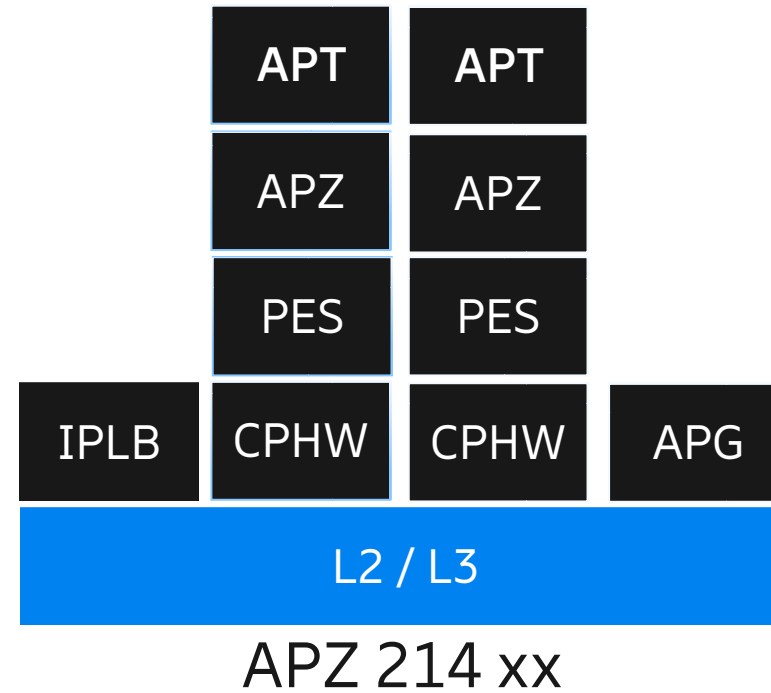

Both M-MGw and MRS can handle Media for: SIP-I, SIP, 2G, 3G, 4G, 5G and Wi-Fi.

Compact or High Capacity?

Dual Blade (DB) - Compact

Blade Cluster (BC) – High Capacity

Dual Blade Competence is needed for Blade Cluster