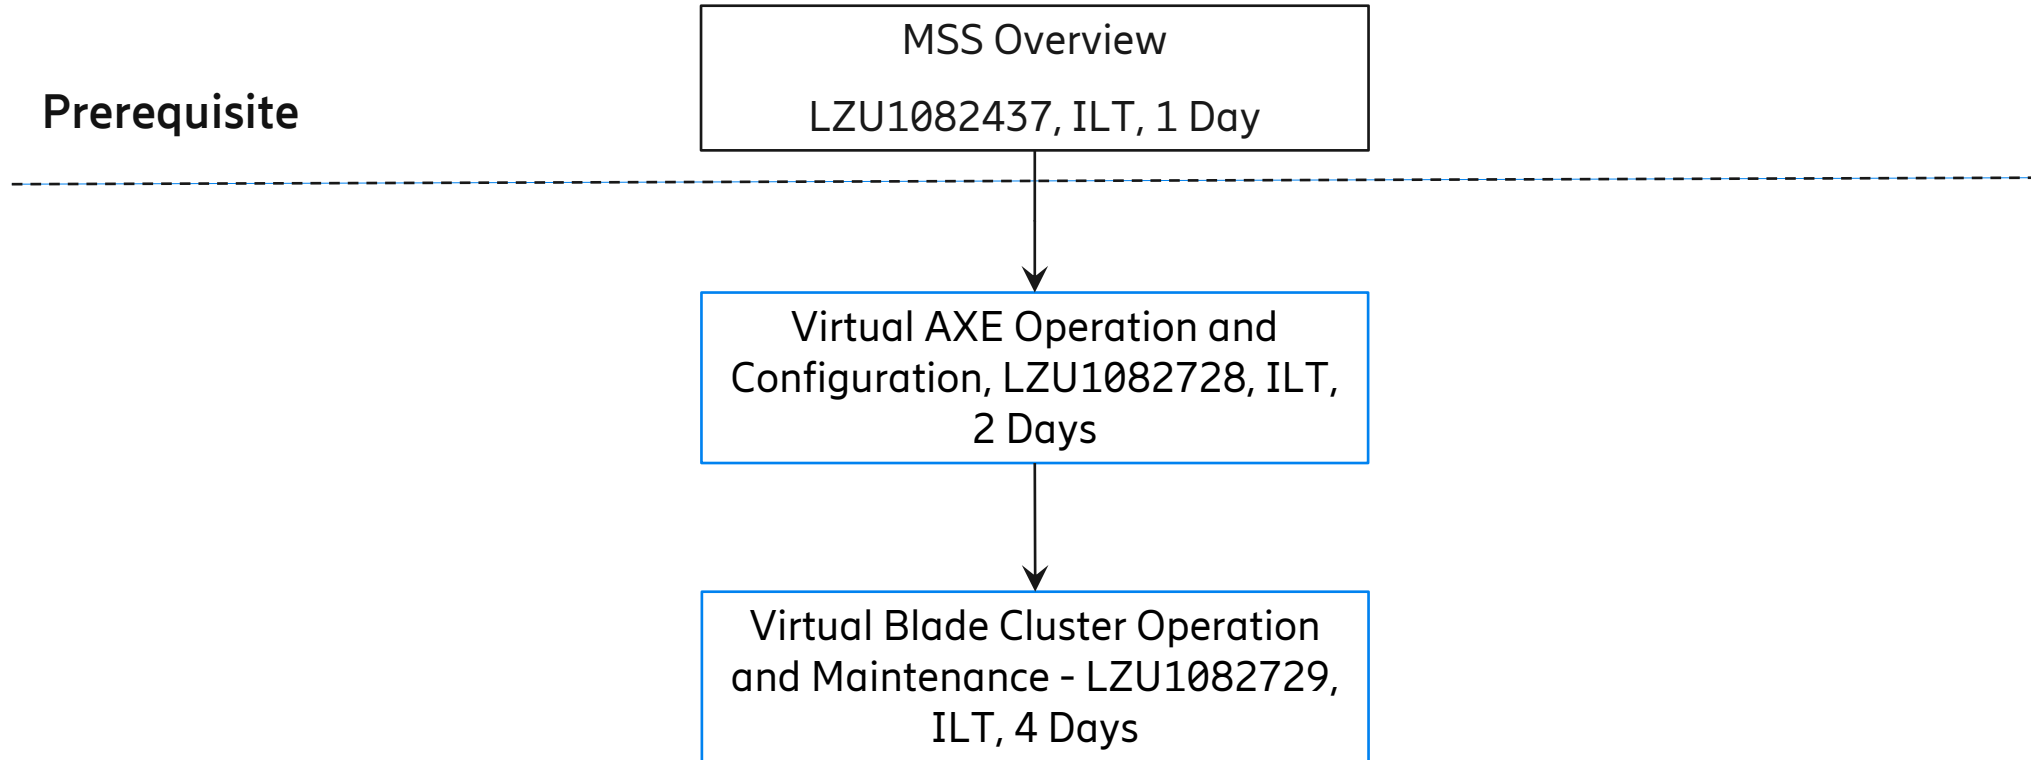

03b. High capacity - virtual blade cluster