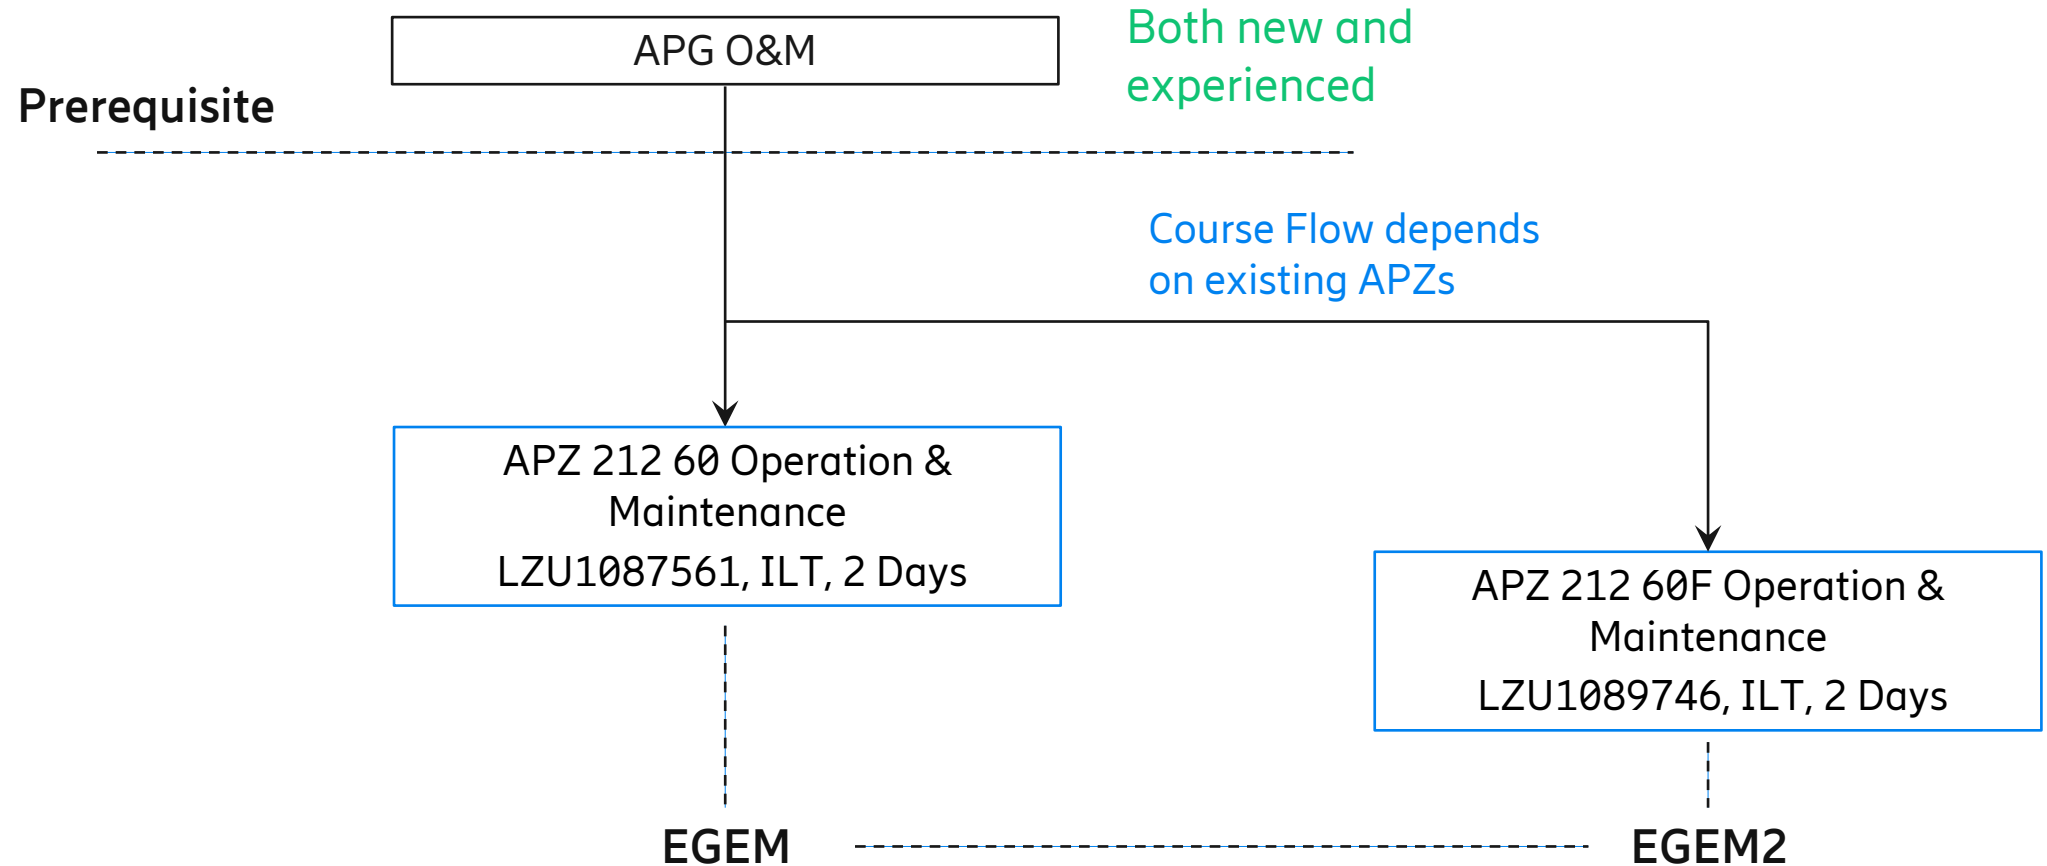

* Most MSS Courses are independent of Cloud & Platform

Course flows overview

01a. MSC-S 17 to 18 delta

01b. VoLTE media interworking delta

01c. DSC 17 to 18 delta

02a. AXE introduction

02b. BSP introduction

02c. APG/vAPG O&M

02d. Native dual blade O&M

02e. Virtual dual blade O&M

03a. High capacity - native blade cluster

Course Flow depends on if BSP 8100 is used or not

*training is needed if APZ 214 xx is used