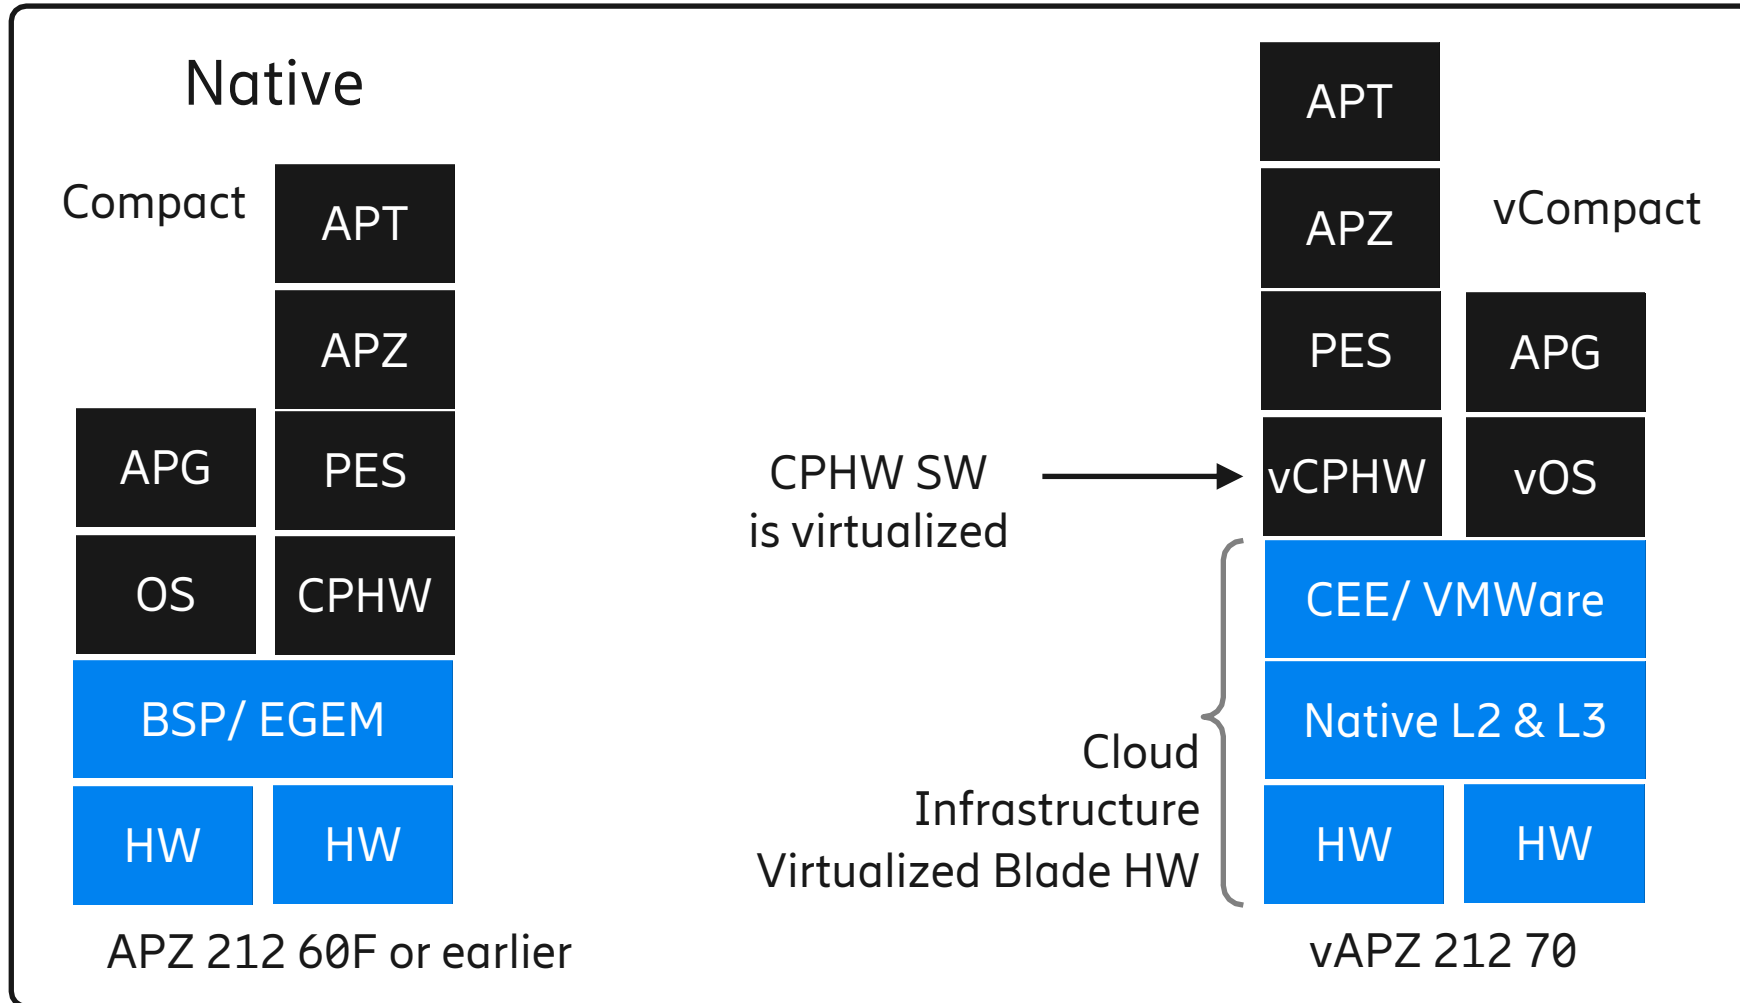

Native or virtualized deployment?