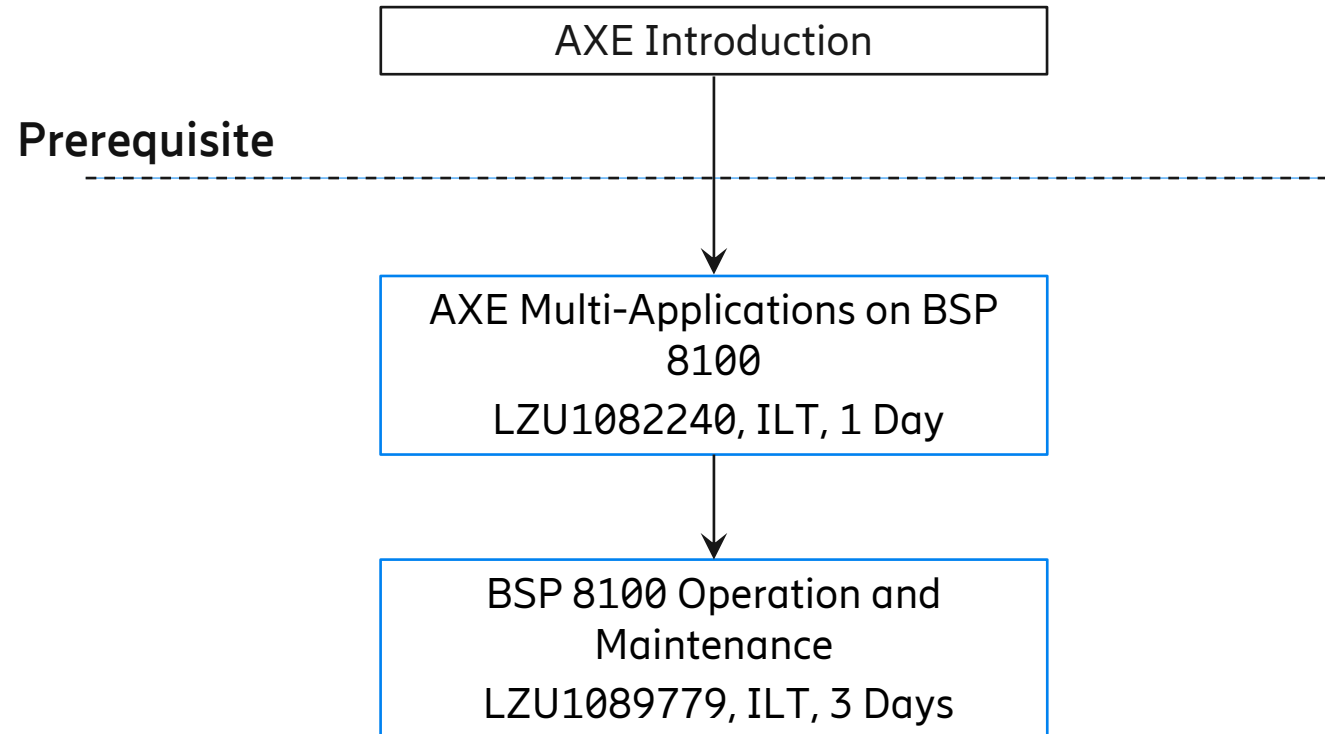

* Most MSS Courses are independent of Cloud & Platform

Course flows overview

01a. MSC-S 17 to 18 delta

01b. VoLTE media interworking delta

01c. DSC 17 to 18 delta

02a. AXE introduction

02b. BSP introduction

02c. APG/vAPG O&M

02d. Native dual blade O&M

02e. Virtual dual blade O&M

03a. High capacity - native blade cluster

Course Flow depends on if BSP 8100 is used or not

*training is needed if APZ 214 xx is used