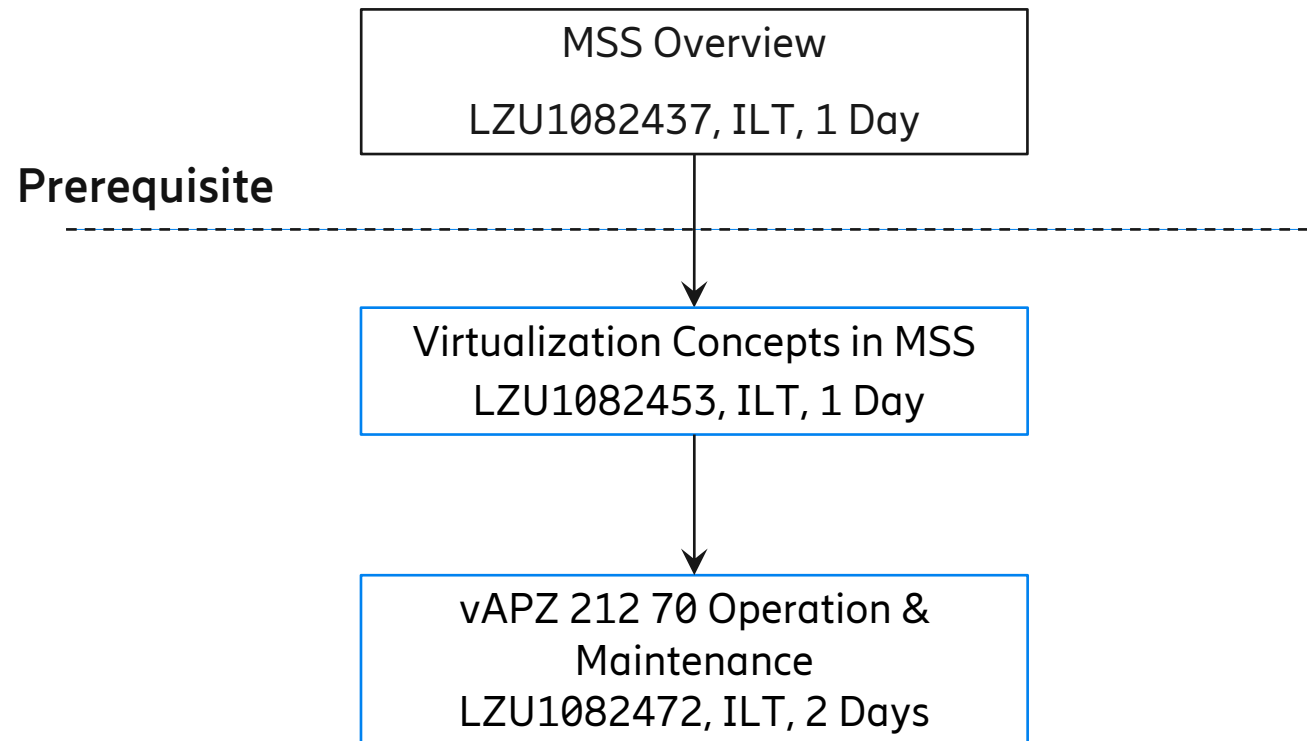

09a. vMSS Introduction