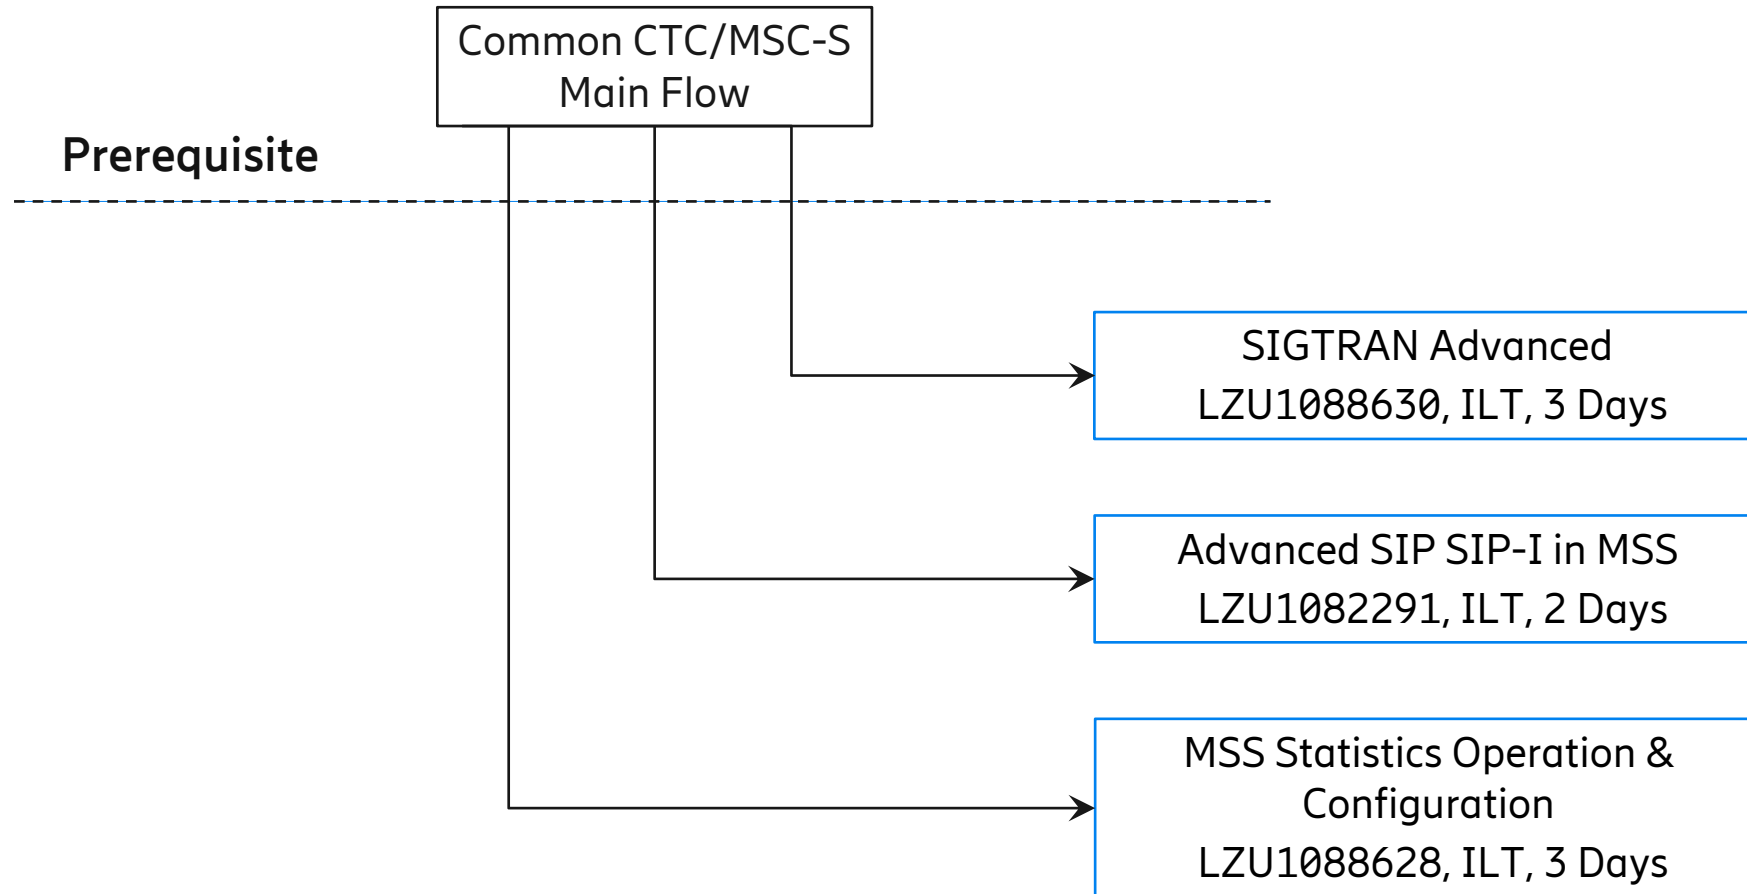

08e. Advanced Signaling Statistics