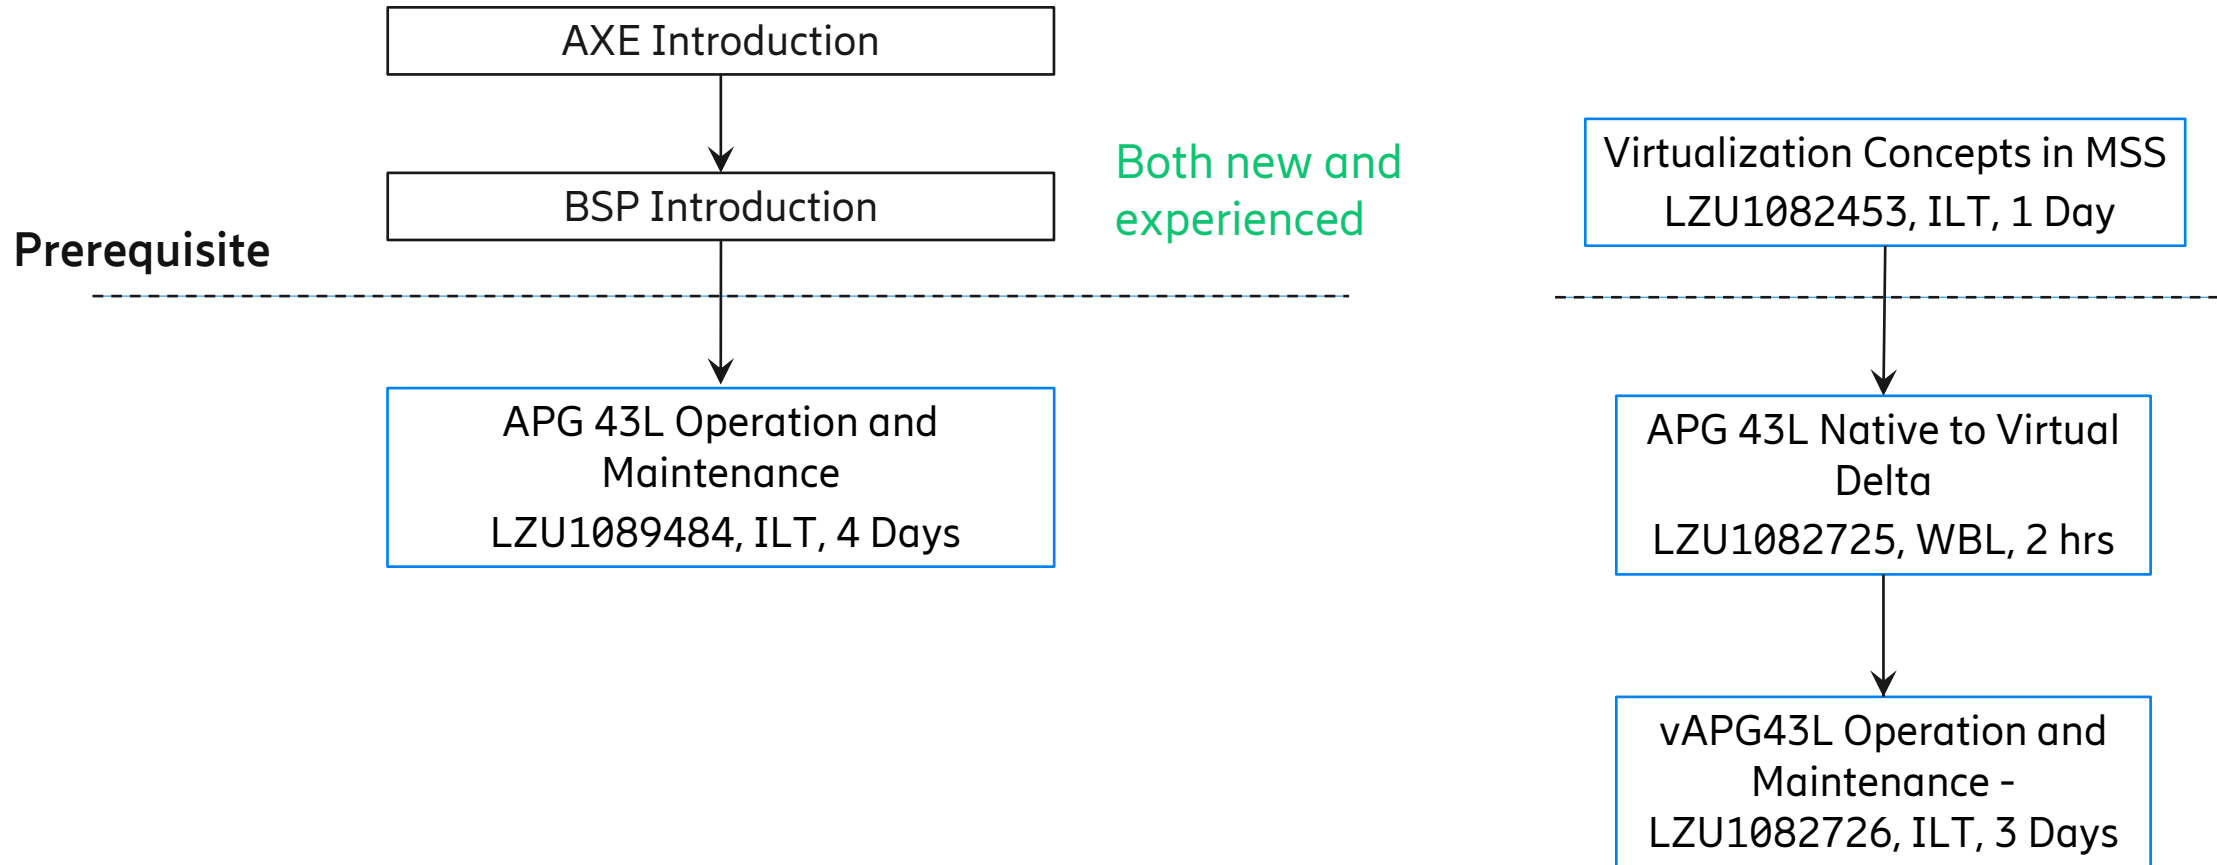

* Most MSS Courses are independent of Cloud & Platform

Course flows overview

01a. MSC-S 17 to 18 delta

01b. VoLTE media interworking delta

01c. DSC 17 to 18 delta

02a. AXE introduction

02b. BSP introduction

02c. APG/vAPG O&M

02d. Native dual blade O&M

02e. Virtual dual blade O&M

03a. High capacity - native blade cluster

Course Flow depends on if BSP 8100 is used or not

*training is needed if APZ 214 xx is used

03b. High capacity - virtual blade cluster

04a. IP-STP and/or SPX configuration

04b. Diameter interworking

* The IWF converts MAP to Diameter, and vice versa and is mandatory for VoLTE Roaming Interworking