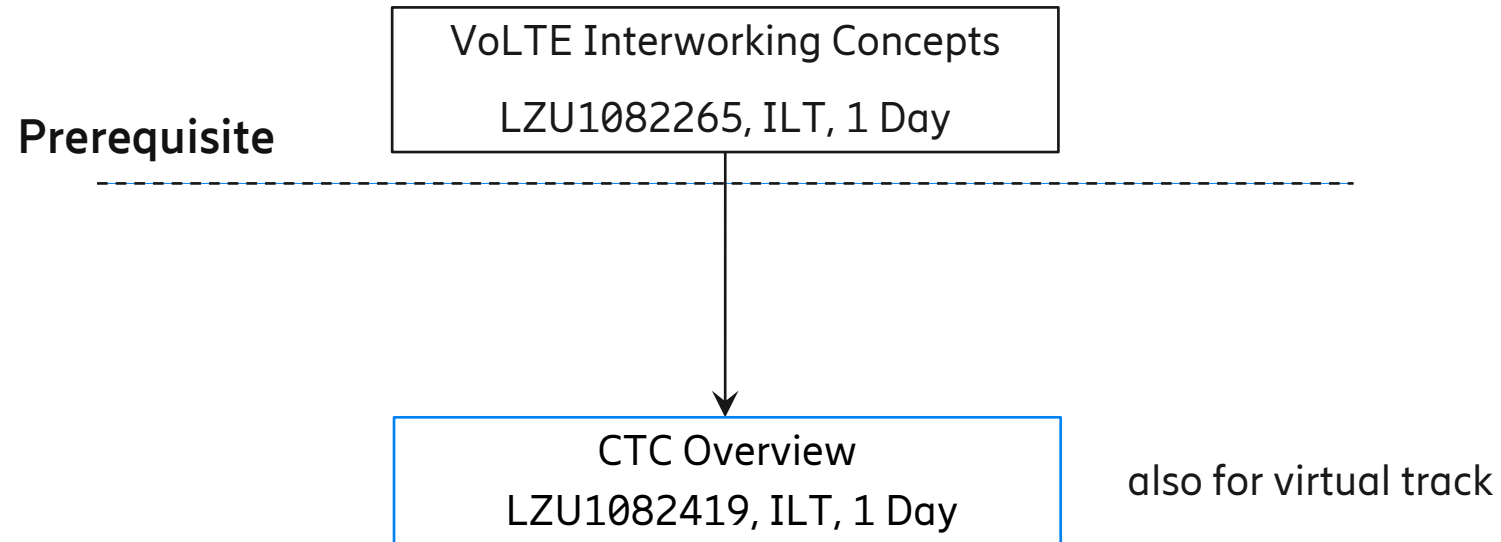

05a. CTC Overview