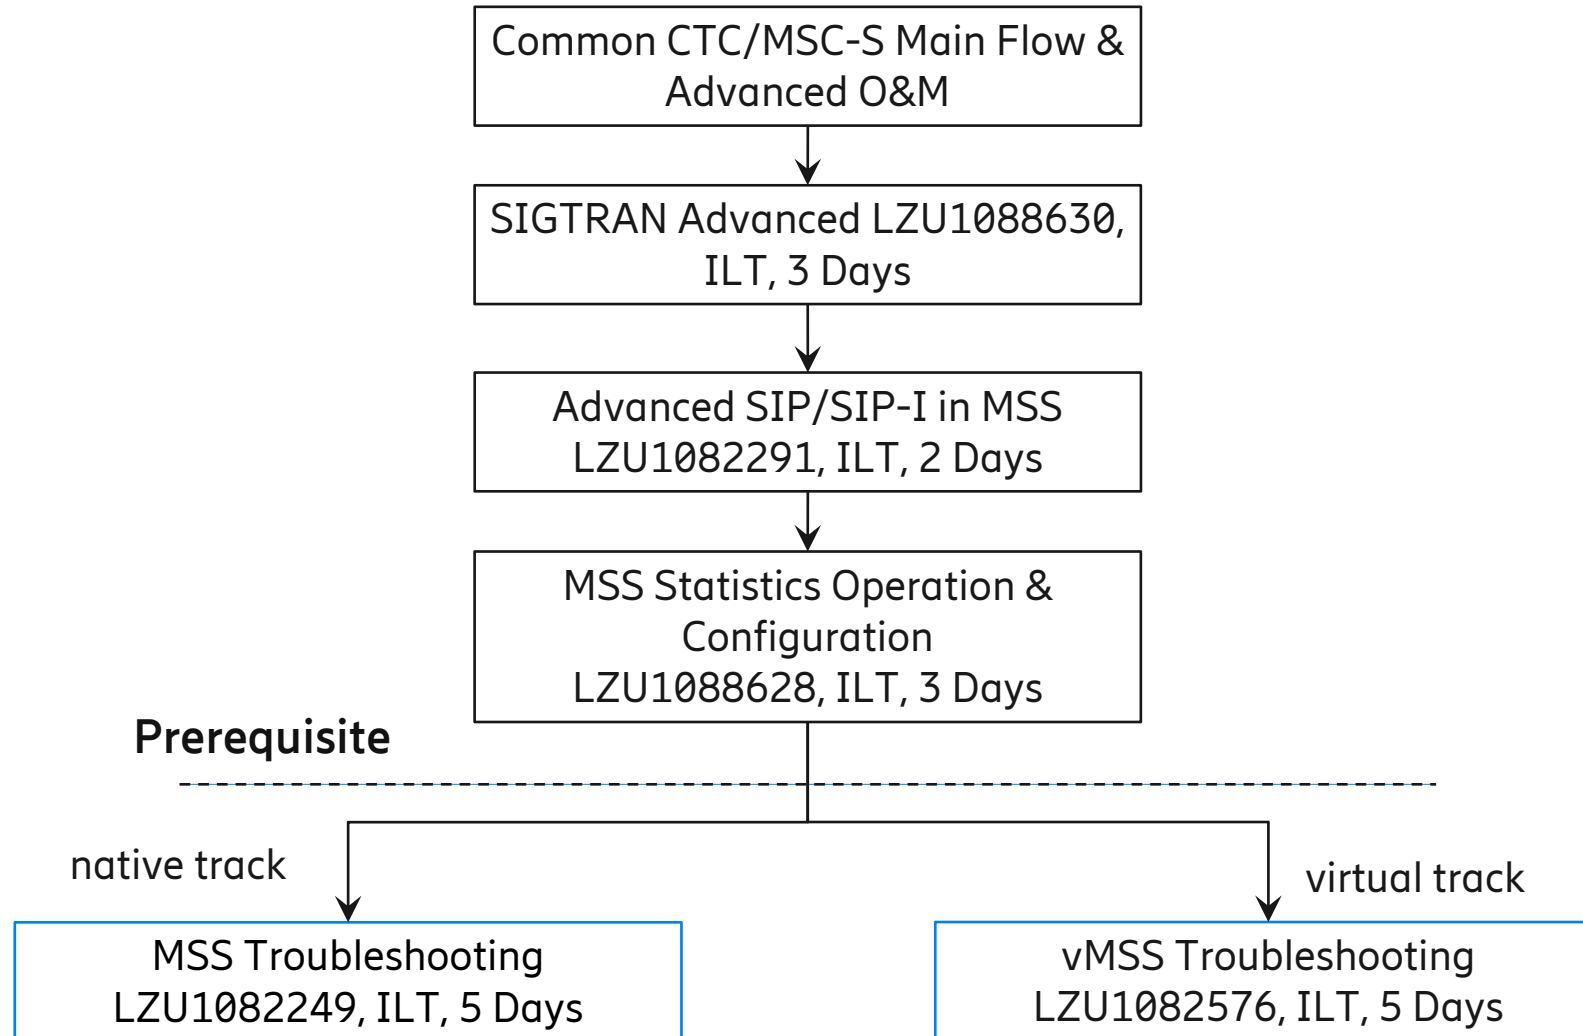

08f. End-2-End Troubleshooting