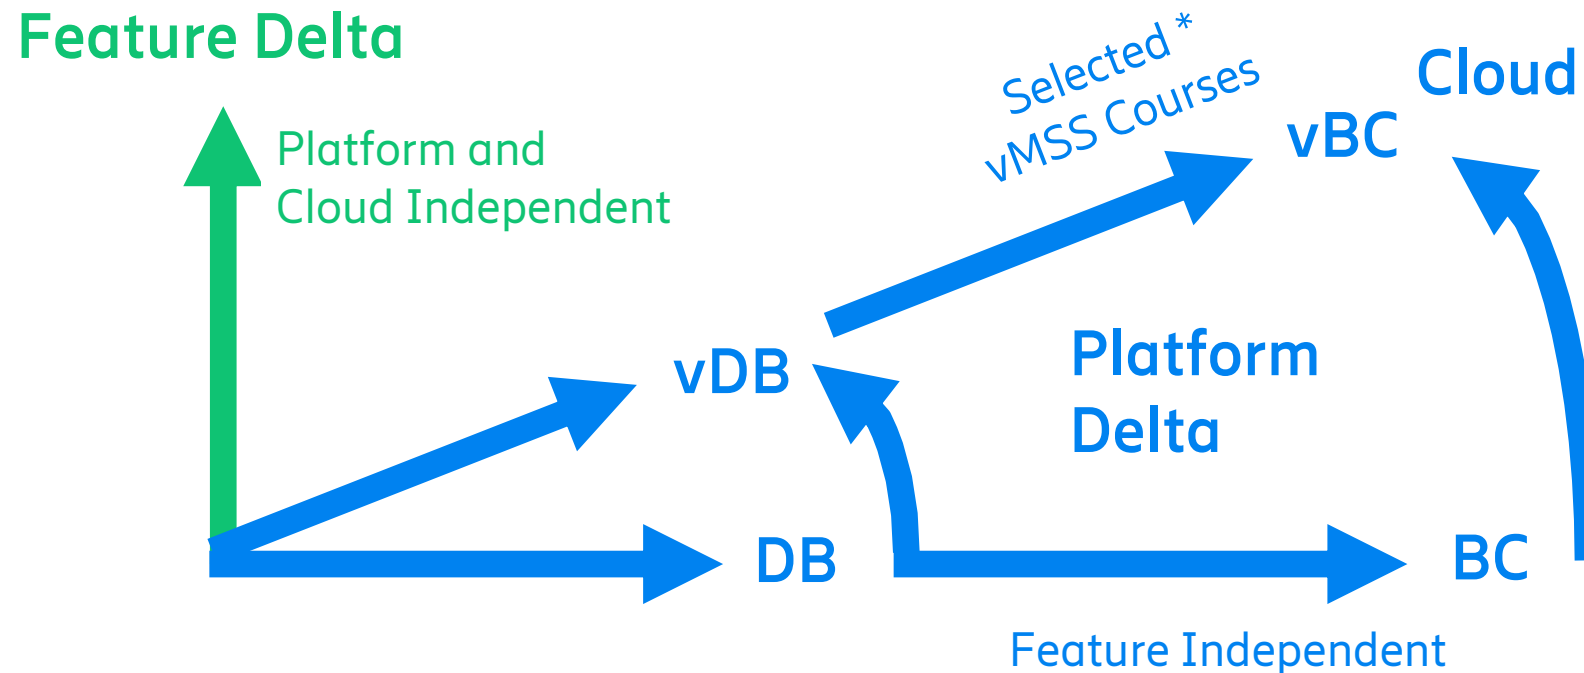

Native or virtualized deployment?

Target audiences

Advanced training is needed for Troubleshooting

Competence reuse overview

Non-experienced

Platform delta vs Feature delta

Competence is reused with Platform and Feature Deltas

* Most MSS Courses are independent of Cloud & Platform

Course flows overview

01a. MSC-S 17 to 18 delta

01b. VoLTE media interworking delta

01c. DSC 17 to 18 delta

02a. AXE introduction

02b. BSP introduction