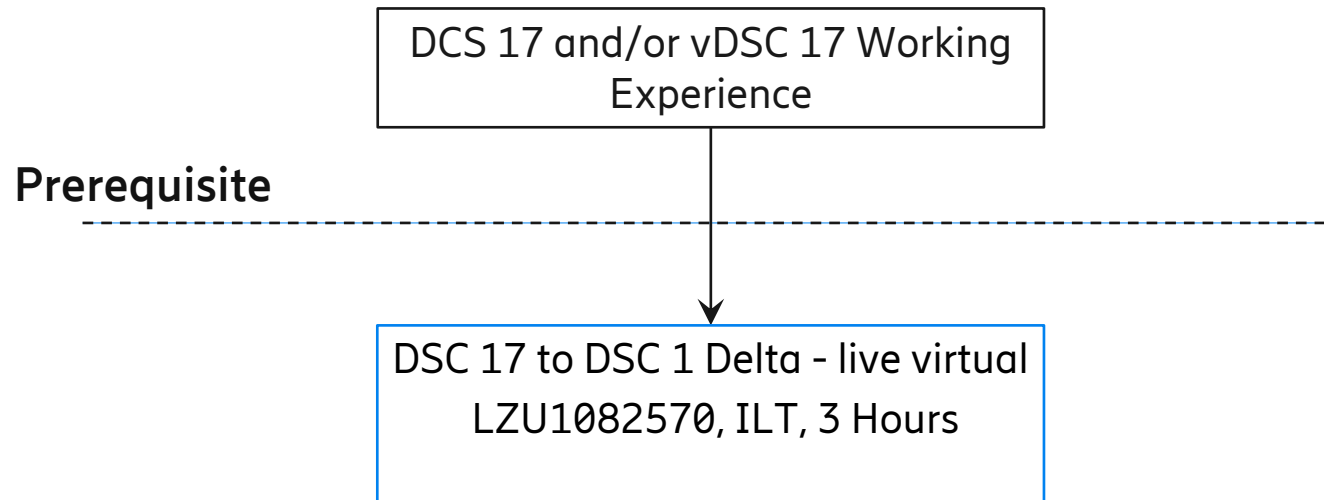

* Most MSS Courses are independent of Cloud & Platform

Course flows overview

01a. MSC-S 17 to 18 delta

01b. VoLTE media interworking delta

01c. DSC 17 to 18 delta

02a. AXE introduction

02b. BSP introduction