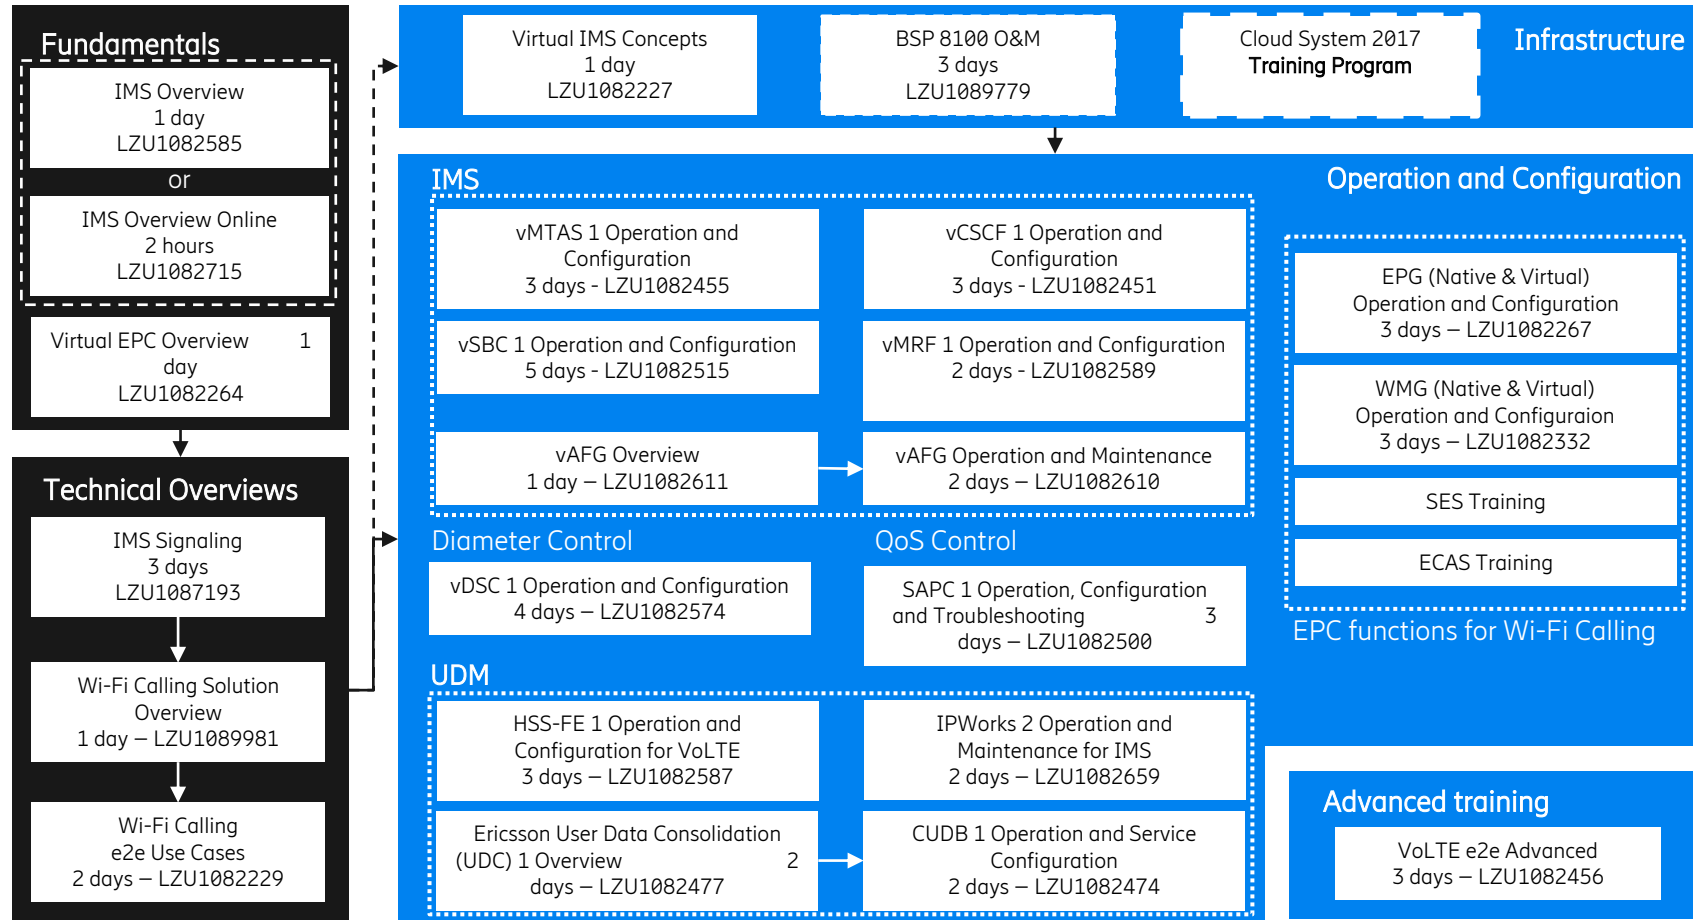

5G Core – Associated Training Programs

Mobile Soft Switch (MSS) 18

This training program covers VoLTE implementation in MSS/vMSS including SRVCC and ICS.

Mobile Soft Switch (MSS) 18
Training Program

Packet Core Network 2018

This training program covers virtual Packet Core network, network functions as well as VoLTE, WiFi Calling and IoT implementation in the Packet Core.

Packet Core Network 2018
Training Program

User Data Consolidation (UDC) 1

This training program covers UDC network functions such as CUDB, HSS, HLR, EIR, SAPC, IPWorks, MNP, UPG.

User Data Consolidation (UDC) 1
Training Program

Example of VoLTE learning flow

Example of Wi-Fi Calling learning flow