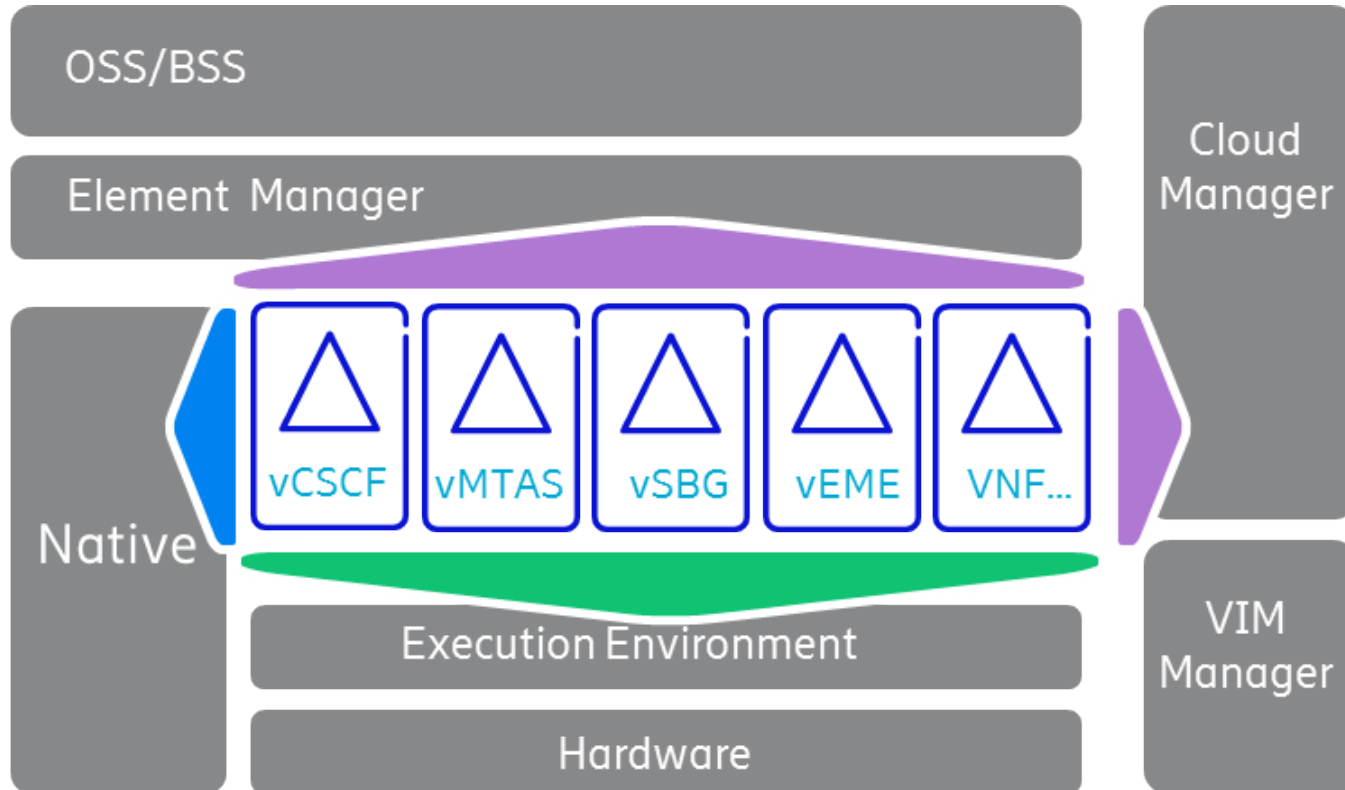

vIMS 1 2018 System and Products Training Programs

vIMS related portfolio

IMS Solutions

- VoLTE
- Wi-Fi Calling
- Enriched Communication
- VoLTE for Unified Communication
- PSTN to IP

Learning levels

Fundamentals

Technical Overviews

Infrastructure

Operation and Configuration

Advanced training

Fundamentals and technical overviews

Infrastructure

Fundamentals and technical
overviews

Virtual IMS Concepts
LZU1082227, ILT, 1 days