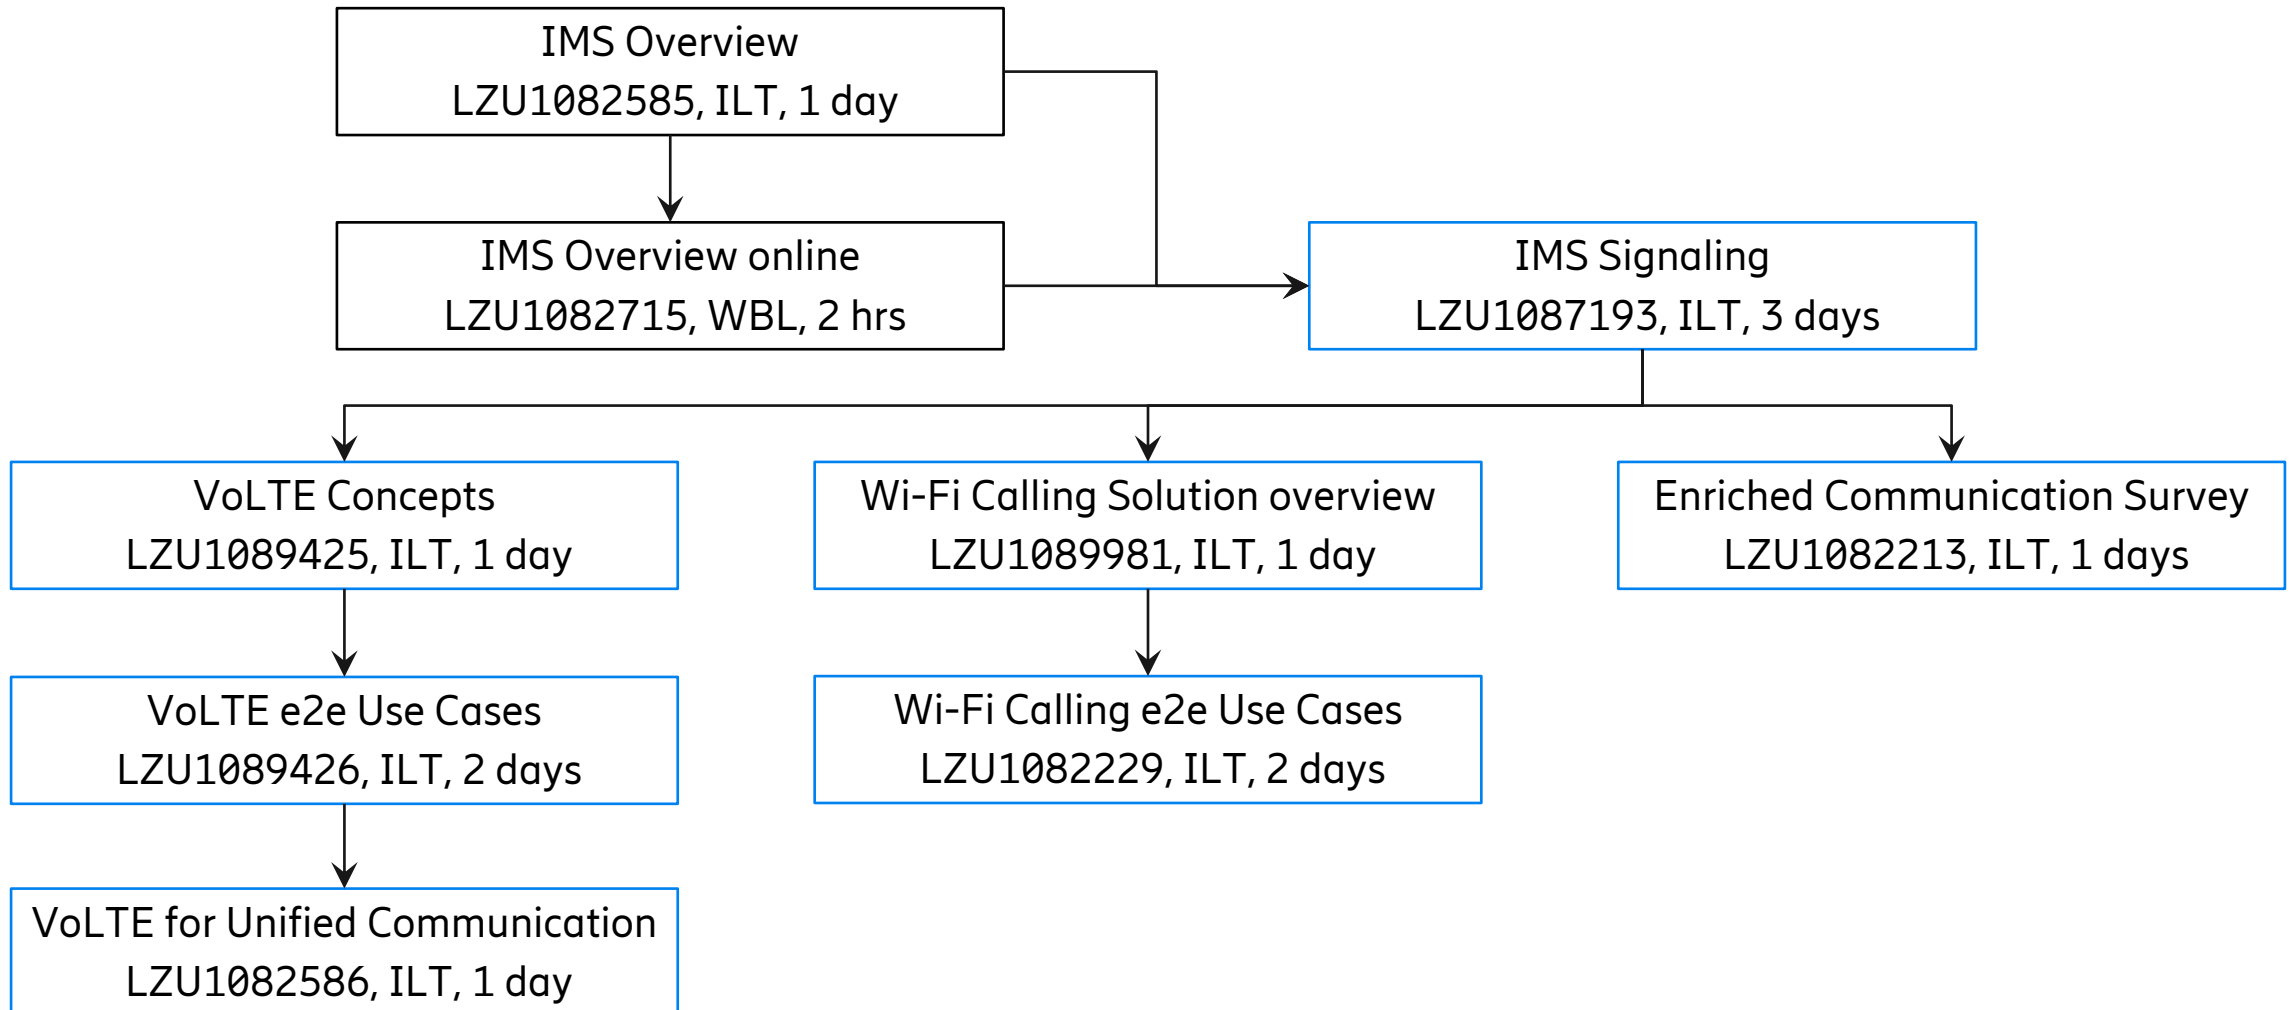

vIMS 1 2018 System and Products Training Programs

vIMS related portfolio

IMS Solutions

- VoLTE
- Wi-Fi Calling
- Enriched Communication
- VoLTE for Unified Communication
- PSTN to IP

Learning levels

Fundamentals

Technical Overviews

Infrastructure

Operation and Configuration

Advanced training

Fundamentals and technical overviews

Infrastructure

Fundamentals and technical
overviews

Virtual IMS Concepts
LZU1082227, ILT, 1 days

Cloud Systems 2018
Training Program

BSP 8100 Operation and
Maintenance
LZU1089779, ILT, 3 days
(native and virtual)

TSP 7 training
(native)

IS training
(native)

Infrastructure

Operation and configuration and Advanced training (virtual deployment)