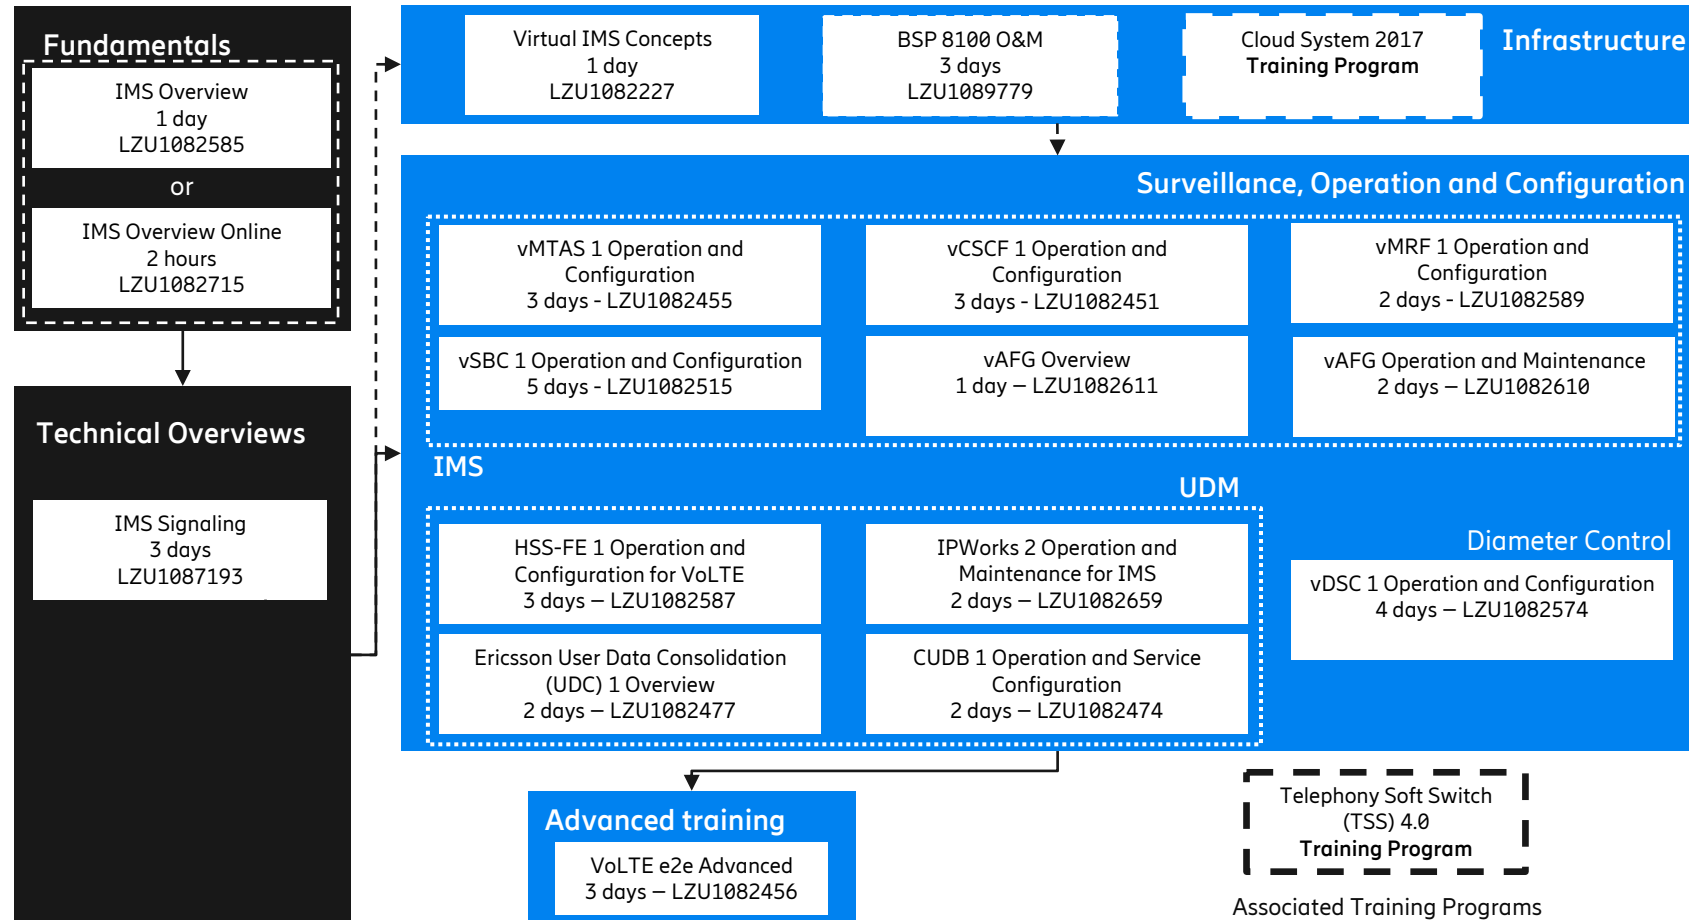

5G Core – Associated Training Programs

Mobile Soft Switch (MSS) 18

This training program covers VoLTE implementation in MSS/vMSS including SRVCC and ICS.

Mobile Soft Switch (MSS) 18
Training Program

Packet Core Network 2018

This training program covers virtual Packet Core network, network functions as well as VoLTE, WiFi Calling and IoT implementation in the Packet Core.

Packet Core Network 2018
Training Program

User Data Consolidation (UDC) 1

This training program covers UDC network functions such as CUDB, HSS, HLR, EIR, SAPC, IPWorks, MNP, UPG.

User Data Consolidation (UDC) 1
Training Program

Example of VoLTE learning flow

Example of Wi-Fi Calling learning flow

Example of Enriched Communication learning flow

Example of VoLTE for Unified Communication learning flow

Example of PSTN to IP learning flow

ericsson.com/ourportfolio/services/learning-services