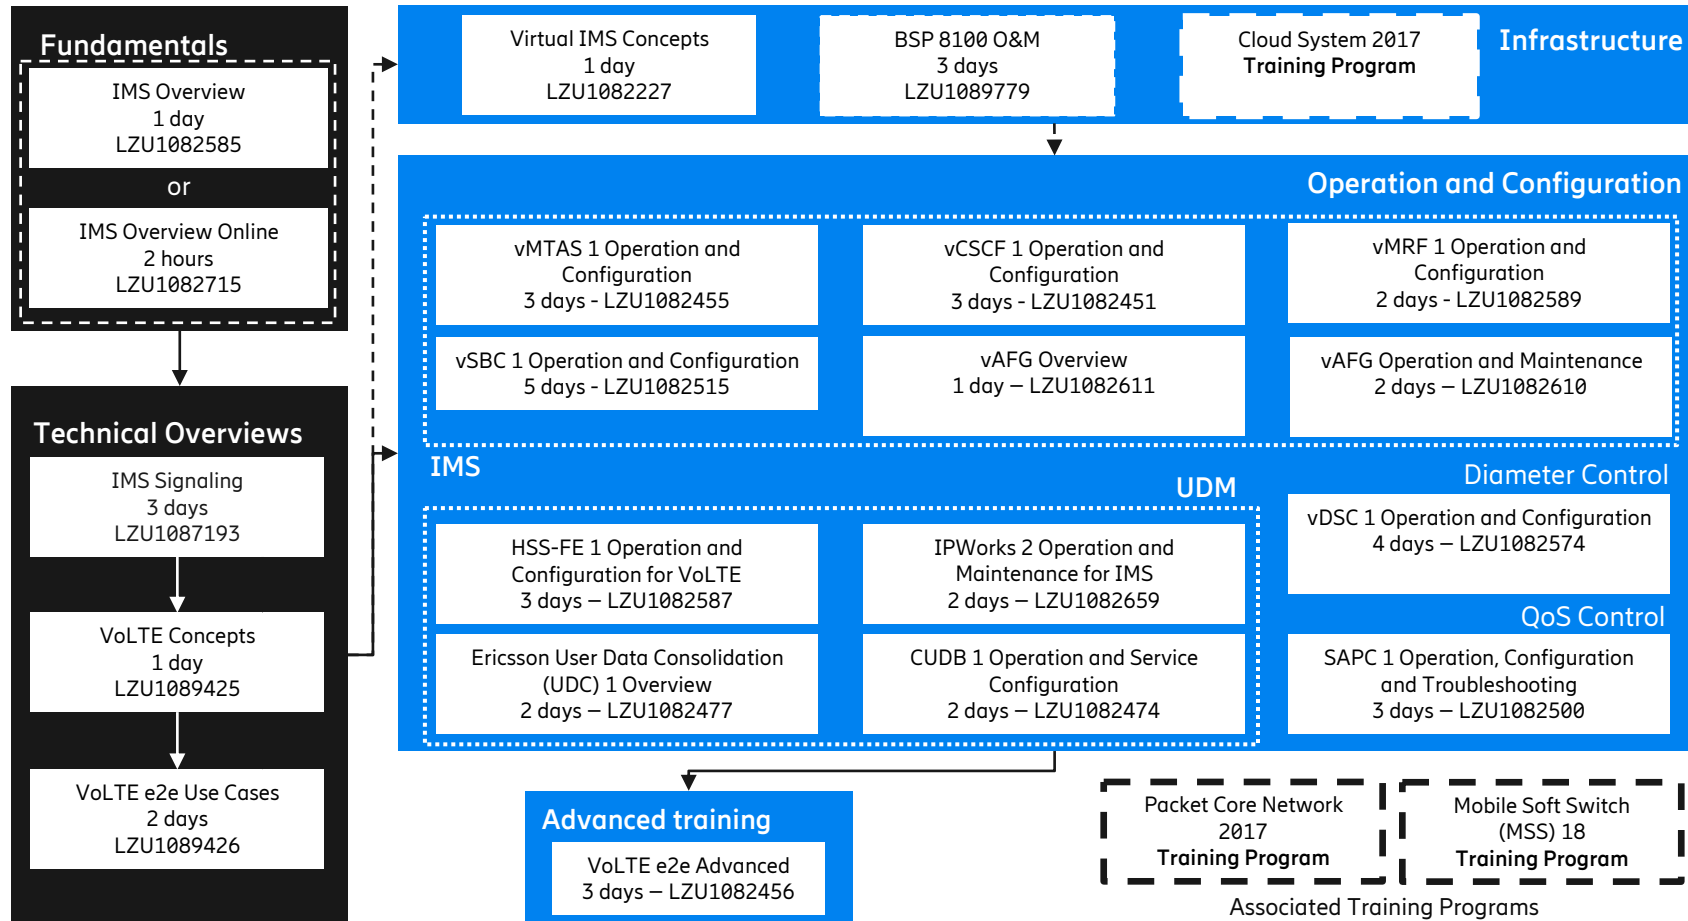

5G Core – Associated Training Programs

Mobile Soft Switch (MSS) 18

This training program covers VoLTE implementation in MSS/vMSS including SRVCC and ICS.

Mobile Soft Switch (MSS) 18
Training Program

Packet Core Network 2018

This training program covers virtual Packet Core network, network functions as well as VoLTE, WiFi Calling and IoT implementation in the Packet Core.

Packet Core Network 2018
Training Program

User Data Consolidation (UDC) 1

This training program covers UDC network functions such as CUDB, HSS, HLR, EIR, SAPC, IPWorks, MNP, UPG.

User Data Consolidation (UDC) 1
Training Program

Example of VoLTE learning flow

Example of Wi-Fi Calling learning flow