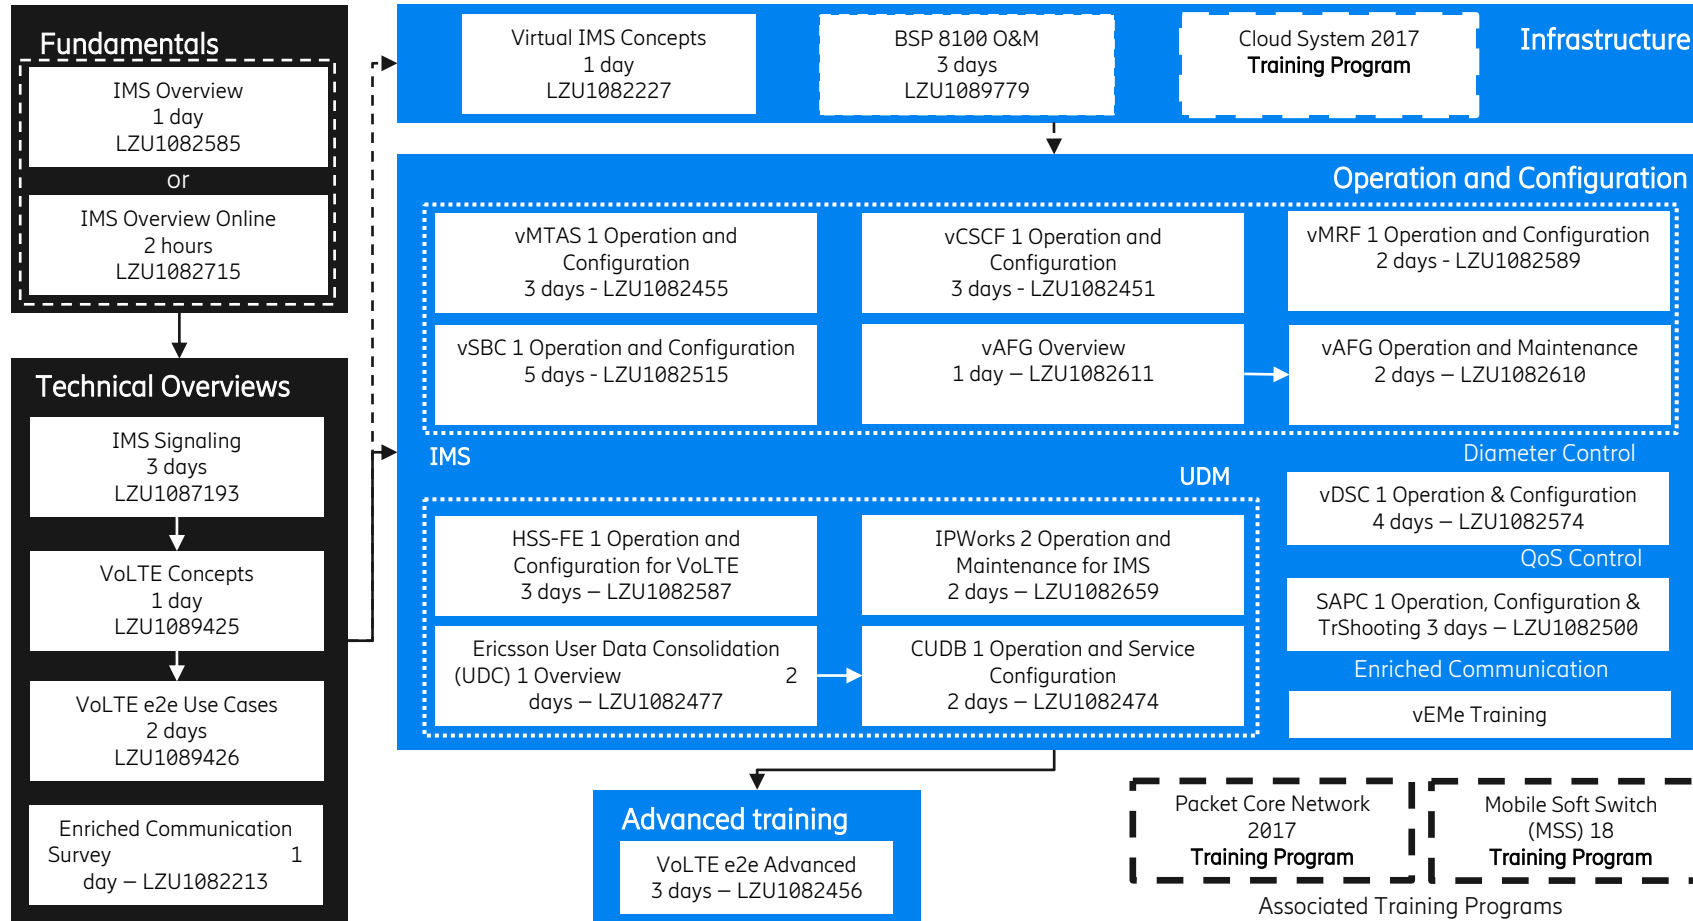

5G Core – Associated Training Programs

Mobile Soft Switch (MSS) 18

This training program covers VoLTE implementation in MSS/vMSS including SRVCC and ICS.

Mobile Soft Switch (MSS) 18
Training Program

Packet Core Network 2018

This training program covers virtual Packet Core network, network functions as well as VoLTE, WiFi Calling and IoT implementation in the Packet Core.

Packet Core Network 2018
Training Program

User Data Consolidation (UDC) 1

This training program covers UDC network functions such as CUDB, HSS, HLR, EIR, SAPC, IPWorks, MNP, UPG.

User Data Consolidation (UDC) 1
Training Program

Example of VoLTE learning flow

Example of Wi-Fi Calling learning flow

Example of Enriched Communication learning flow

Example of VoLTE for Unified Communication learning flow

Example of PSTN to IP learning flow

ericsson.com/ourportfolio/services/learning-services