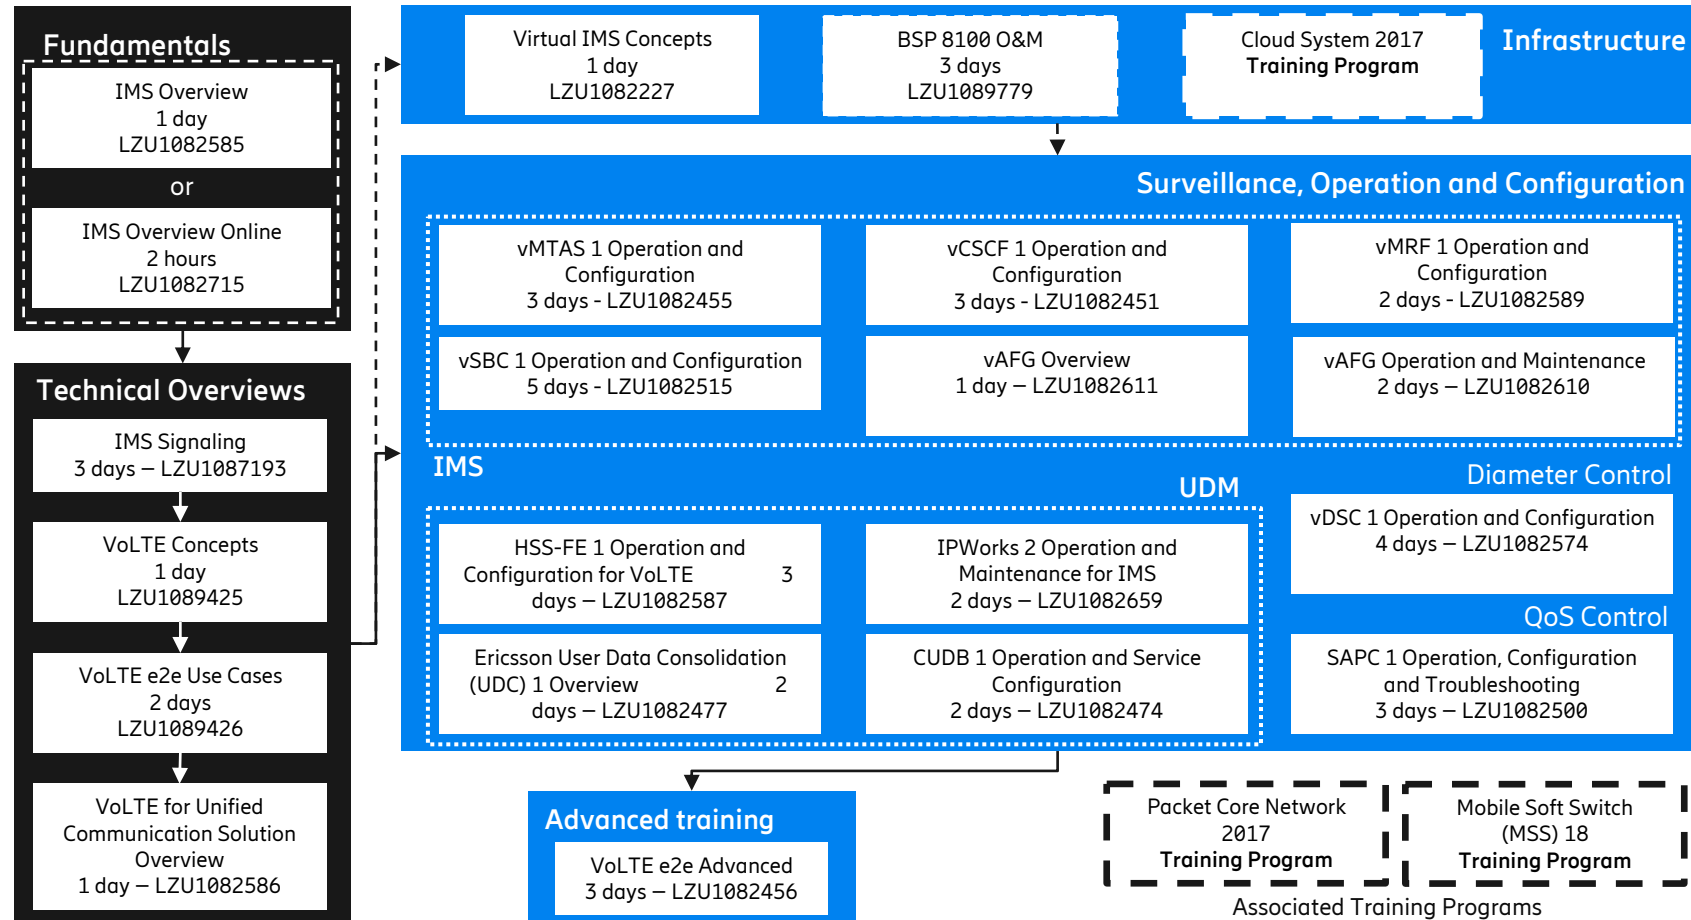

5G Core – Associated Training Programs

Mobile Soft Switch (MSS) 18

This training program covers VoLTE implementation in MSS/vMSS including SRVCC and ICS.

Mobile Soft Switch (MSS) 18
Training Program

Packet Core Network 2018

This training program covers virtual Packet Core network, network functions as well as VoLTE, WiFi Calling and IoT implementation in the Packet Core.

Packet Core Network 2018
Training Program

User Data Consolidation (UDC) 1

This training program covers UDC network functions such as CUDB, HSS, HLR, EIR, SAPC, IPWorks, MNP, UPG.

User Data Consolidation (UDC) 1
Training Program

Example of VoLTE learning flow

Example of Wi-Fi Calling learning flow

Example of Enriched Communication learning flow

Example of VoLTE for Unified Communication learning flow

Example of PSTN to IP learning flow

ericsson.com/ourportfolio/services/learning-services