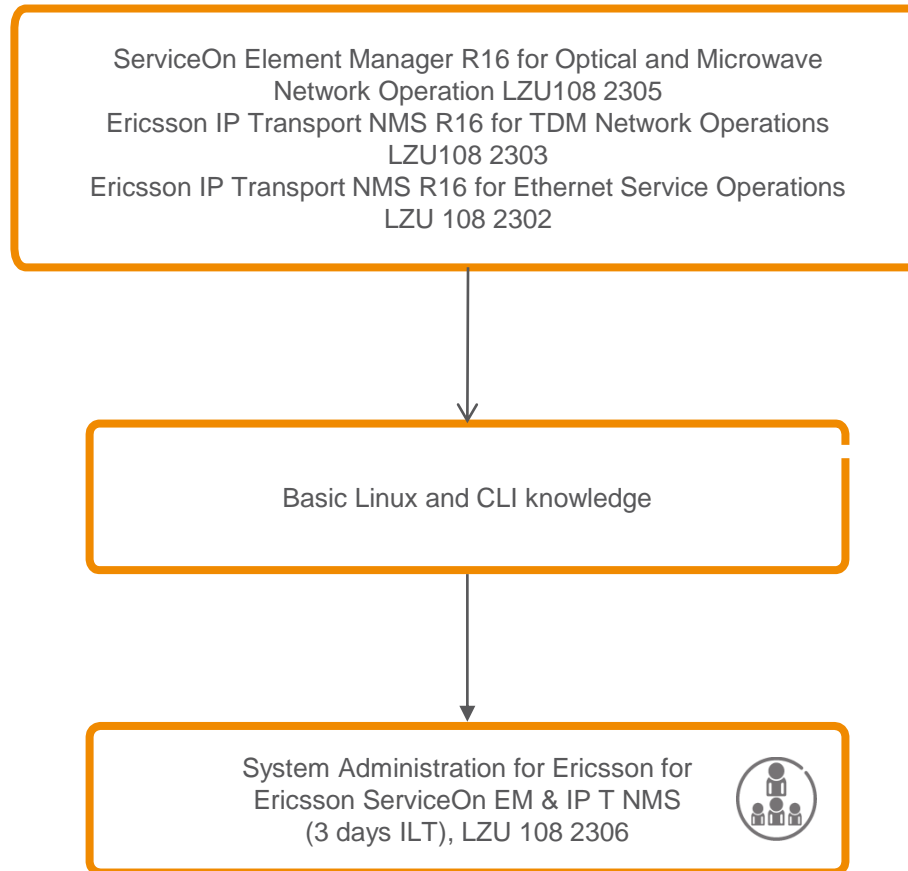

ServiceOn Element Manager/IP Transport NMS System Administration