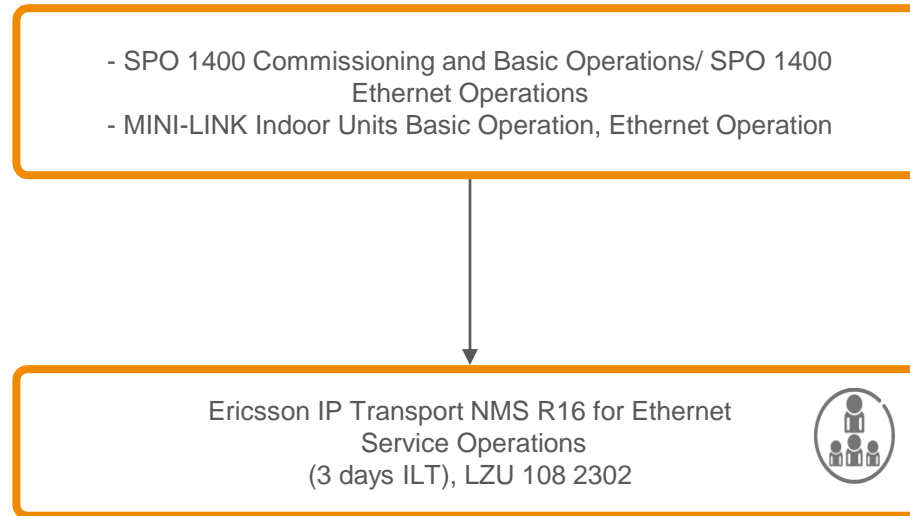

Ericsson IP Transport NMS for Ethernet Services - Operations