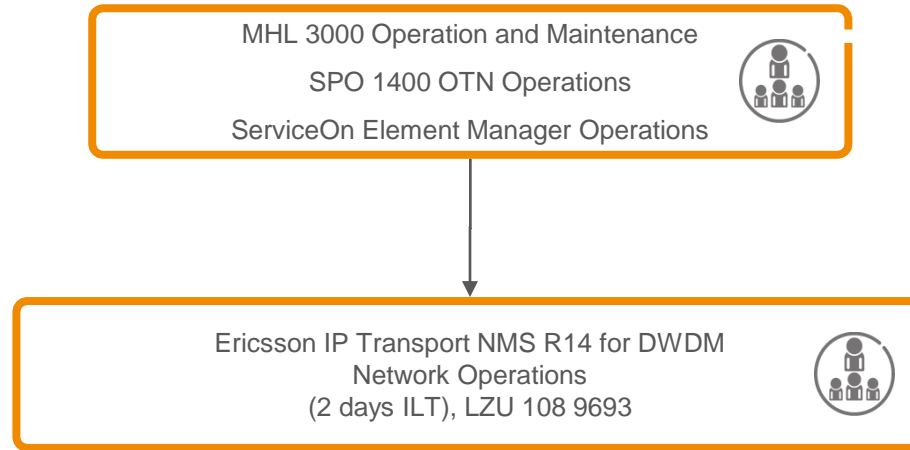

Ericsson IP Transport NMS for DWDM Network - Operations