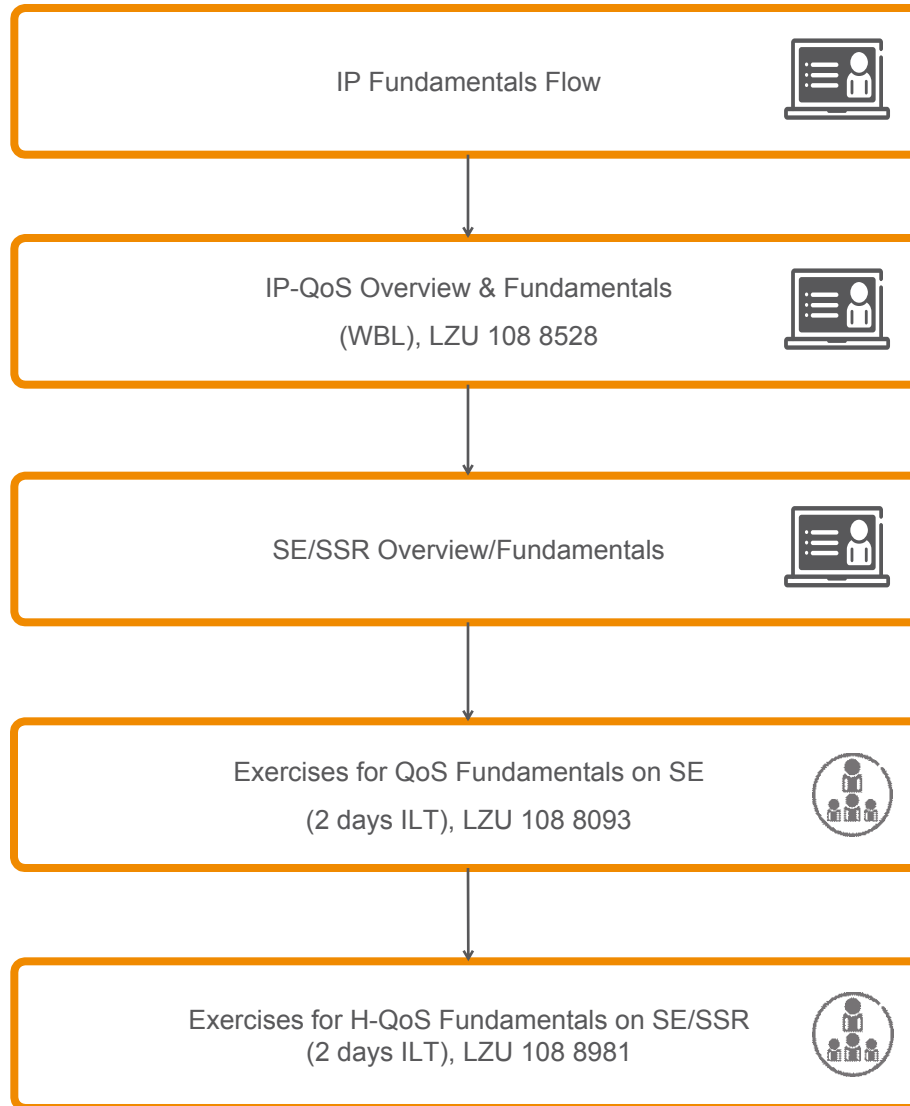

Exercises for BGP Fundamentals on SE/SSR
(2 days ILT), LZU 108 8824

IPTV

IP Multicast

IP: Traffic Control Quality of Service (QoS)

Mobile Backhaul: Ethernet Ethernet Transport

Mobile Backhaul: MPLS

OSPF Flow (theory and exercise)

IS-IS Flow (theory and exercise)

MPLS Overview & Fundamentals
(WBL), LZU 108 8517

SE/SSR Overview/Fundamentals
(WBL)

Exercises for MPLS Fundamentals on SE/SSR
(2 days ILT), LZU 108 8826

Mobile Backhaul: VPN