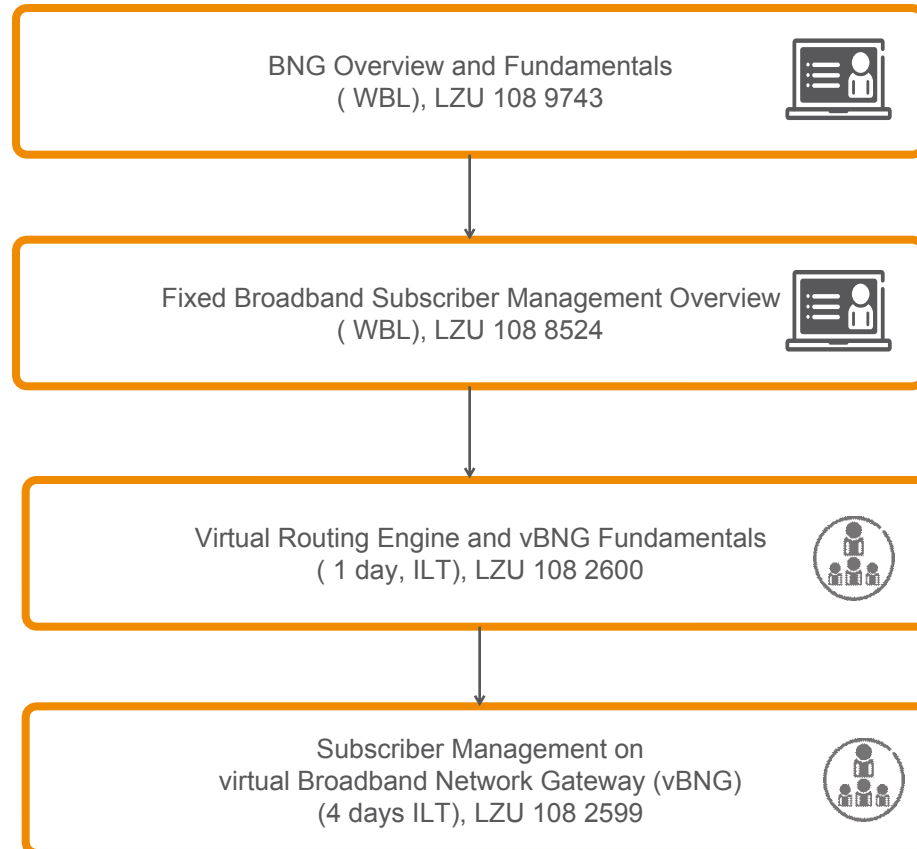

IS-IS Flow (theory and exercise)

MPLS Overview & Fundamentals
(WBL), LZU 108 8517

SE/SSR Overview/Fundamentals
(WBL)

Exercises for MPLS Fundamentals on SE/SSR
(2 days ILT), LZU 108 8826

Mobile Backhaul: VPN

MPLS L2VPN

Mobile Backhaul: VPN

MPLS L3VPN

Broadband Network Gateway (BNG)

Virtual Broadband Network Gateway (vBNG)

Advanced Services

System Overview

SmartEdge (SE)

Ericsson SmartEdge Family Fundamentals
(WBL), LZU 108 8933

System O&M, Troubleshooting and Admin, SmartEdge (SE)

System Overview and Fundamentals Smart Service Router (SSR)

System O&M, Troubleshooting and Admin Smart Service Router (SSR)