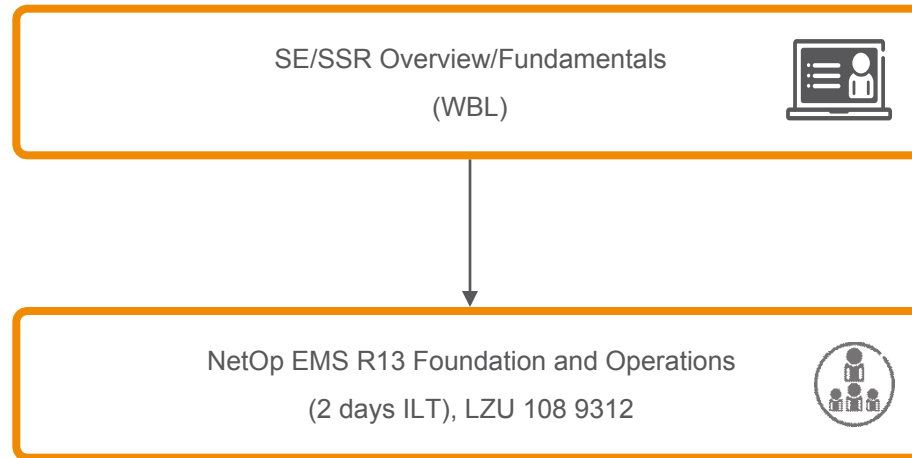

MPLS L2VPN

Mobile Backhaul: VPN

MPLS L3VPN

Broadband Network Gateway (BNG)

Virtual Broadband Network Gateway (vBNG)

Advanced Services

System Overview

SmartEdge (SE)

Ericsson SmartEdge Family Fundamentals
(WBL), LZU 108 8933

System O&M, Troubleshooting and Admin, SmartEdge (SE)

System Overview and Fundamentals Smart Service Router (SSR)

System O&M, Troubleshooting and Admin Smart Service Router (SSR)

System Overview and Operations

Ericsson SP 400

System Overview and Operations

NetOp EMS

ERICSSON