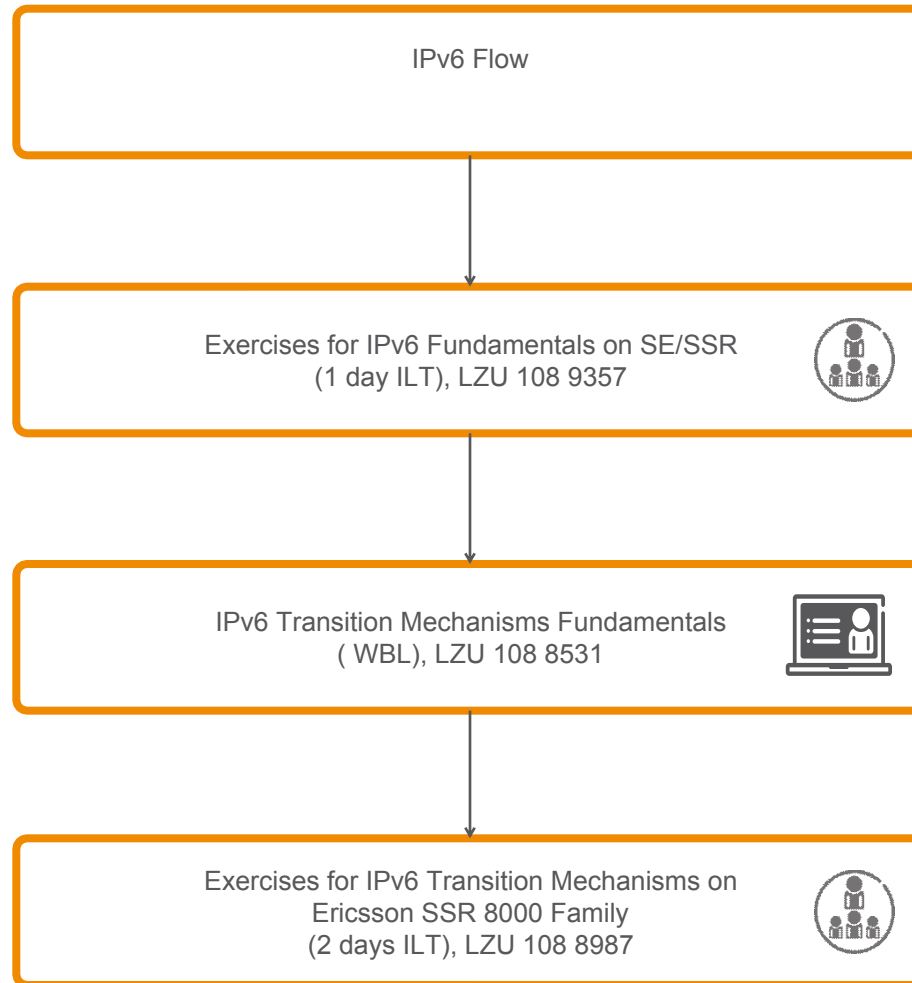

IP EDGE 2018

What's in IP Edge Learning Service

Supported Service Delivery Methods

ICON DELIVERY METHOD

INSTRUCTOR LED TRAINING (ILT)

ELEARNING (WBL)

IP Fundamentals

IPv6 Transition Mechanism

Routing OSPF (IPv4)

Routing OSPFv3 (IPv6)

Routing IS-IS (IPv4)

Routing BGP

OSPF Flow (theory and exercise)

IS-IS Flow (theory and exercise)

BGP Overview & Fundamentals
(WBL), LZU 108 8532

SE/SSR Overview/Fundamentals
(WBL)

Exercises for BGP Fundamentals on SE/SSR
(2 days ILT), LZU 108 8824

IPTV

IP Multicast

IP: Traffic Control Quality of Service (QoS)

Mobile Backhaul: Ethernet Ethernet Transport

Mobile Backhaul: MPLS

OSPF Flow (theory and exercise)