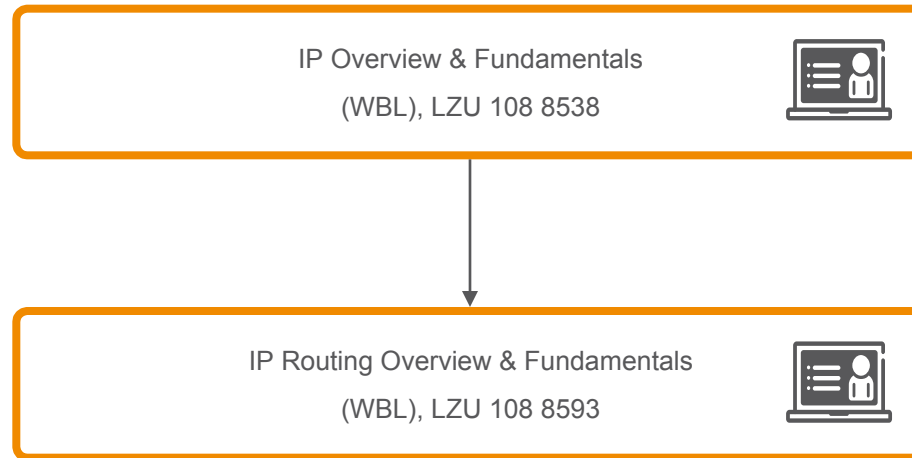

IP EDGE 2018

What's in IP Edge Learning Service

Supported Service Delivery Methods

ICON DELIVERY METHOD

INSTRUCTOR LED TRAINING (ILT)

ELEARNING (WBL)

IP Fundamentals

IPv6 Transition Mechanism

Routing OSPF (IPv4)

Routing OSPFv3 (IPv6)

Routing IS-IS (IPv4)

Routing BGP

OSPF Flow (theory and exercise)

IS-IS Flow (theory and exercise)

BGP Overview & Fundamentals
(WBL), LZU 108 8532

SE/SSR Overview/Fundamentals
(WBL)