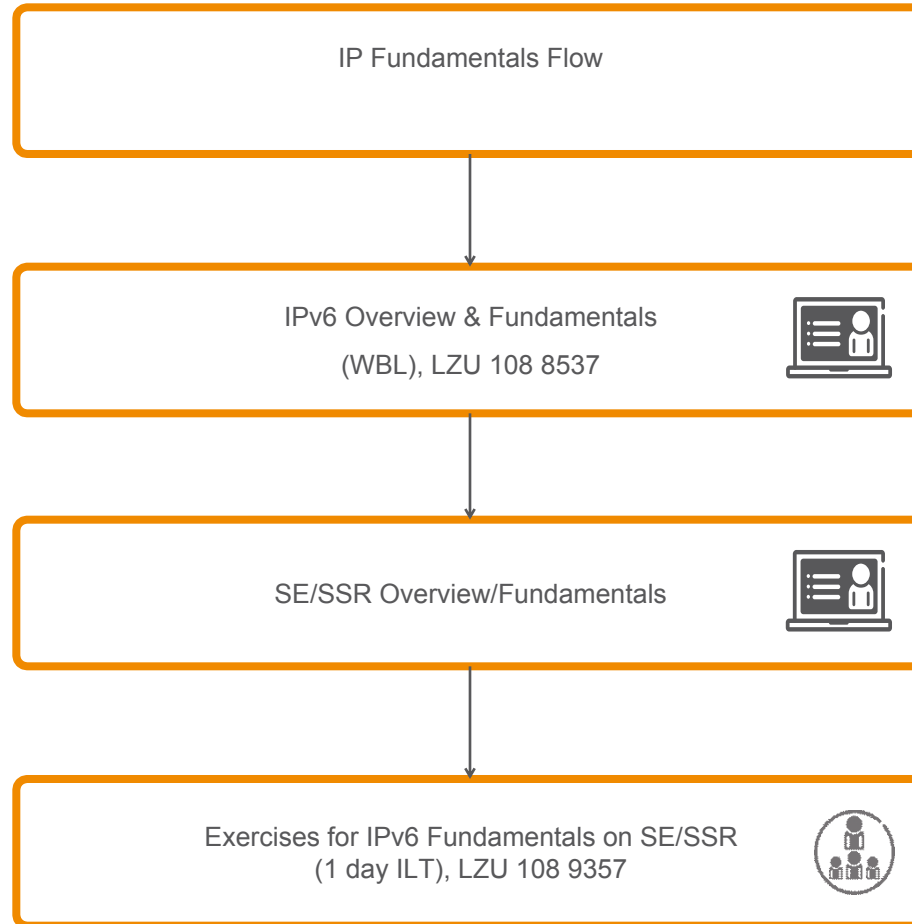

IP EDGE 2018

What's in IP Edge Learning Service

Supported Service Delivery Methods

ICON DELIVERY METHOD

INSTRUCTOR LED TRAINING (ILT)

ELEARNING (WBL)

IP Fundamentals

IPv6 Transition Mechanism

Routing OSPF (IPv4)

Routing OSPFv3 (IPv6)

Routing IS-IS (IPv4)

Routing BGP

OSPF Flow (theory and exercise)

IS-IS Flow (theory and exercise)

BGP Overview & Fundamentals
(WBL), LZU 108 8532

SE/SSR Overview/Fundamentals
(WBL)

Exercises for BGP Fundamentals on SE/SSR
(2 days ILT), LZU 108 8824

IPTV

IP Multicast

IP: Traffic Control Quality of Service (QoS)

Mobile Backhaul: Ethernet Ethernet Transport

Mobile Backhaul: MPLS

OSPF Flow (theory and exercise)

IS-IS Flow (theory and exercise)

MPLS Overview & Fundamentals
(WBL), LZU 108 8517

SE/SSR Overview/Fundamentals
(WBL)

Exercises for MPLS Fundamentals on SE/SSR
(2 days ILT), LZU 108 8826

Mobile Backhaul: VPN