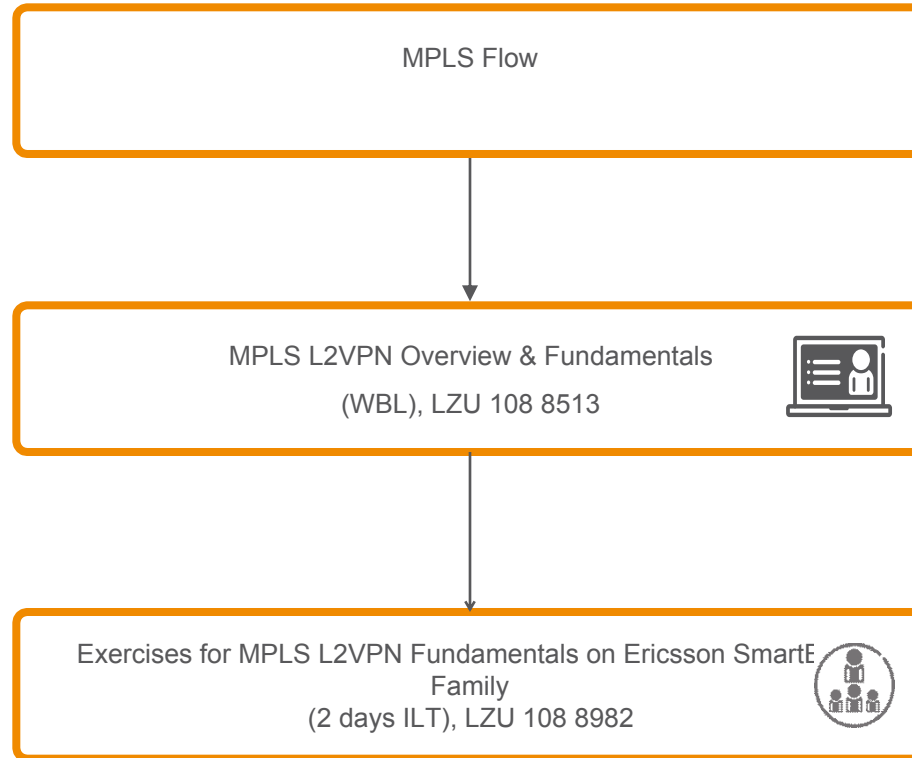

Exercises for BGP Fundamentals on SE/SSR
(2 days ILT), LZU 108 8824

IPTV

IP Multicast

IP: Traffic Control Quality of Service (QoS)

Mobile Backhaul: Ethernet Ethernet Transport

Mobile Backhaul: MPLS

OSPF Flow (theory and exercise)

IS-IS Flow (theory and exercise)

MPLS Overview & Fundamentals
(WBL), LZU 108 8517

SE/SSR Overview/Fundamentals
(WBL)

Exercises for MPLS Fundamentals on SE/SSR
(2 days ILT), LZU 108 8826

Mobile Backhaul: VPN

MPLS L2VPN

Mobile Backhaul: VPN

MPLS L3VPN

Broadband Network Gateway (BNG)

Virtual Broadband Network Gateway (vBNG)

Advanced Services

System Overview

SmartEdge (SE)

Ericsson SmartEdge Family Fundamentals
(WBL), LZU 108 8933

System O&M, Troubleshooting and Admin, SmartEdge (SE)

System Overview and Fundamentals Smart Service Router (SSR)

System O&M, Troubleshooting and Admin Smart Service Router (SSR)