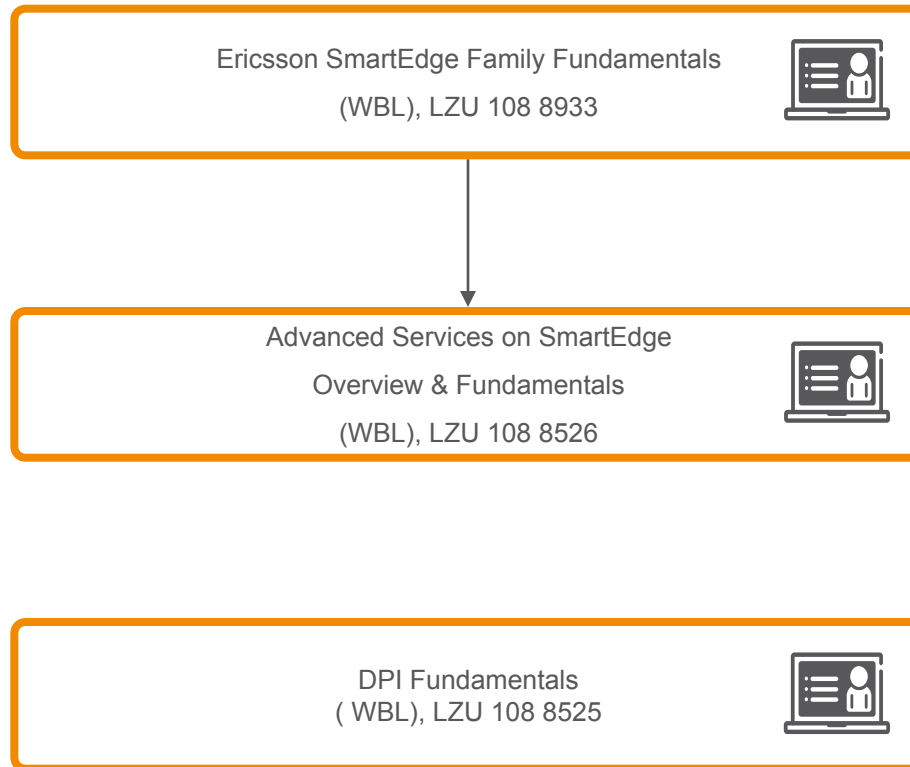

IS-IS Flow (theory and exercise)

MPLS Overview & Fundamentals
(WBL), LZU 108 8517

SE/SSR Overview/Fundamentals
(WBL)

Exercises for MPLS Fundamentals on SE/SSR
(2 days ILT), LZU 108 8826

Mobile Backhaul: VPN

MPLS L2VPN

Mobile Backhaul: VPN

MPLS L3VPN

Broadband Network Gateway (BNG)

Virtual Broadband Network Gateway (vBNG)

Advanced Services

System Overview

SmartEdge (SE)

Ericsson SmartEdge Family Fundamentals
(WBL), LZU 108 8933

System O&M, Troubleshooting and Admin, SmartEdge (SE)

System Overview and Fundamentals Smart Service Router (SSR)

System O&M, Troubleshooting and Admin Smart Service Router (SSR)