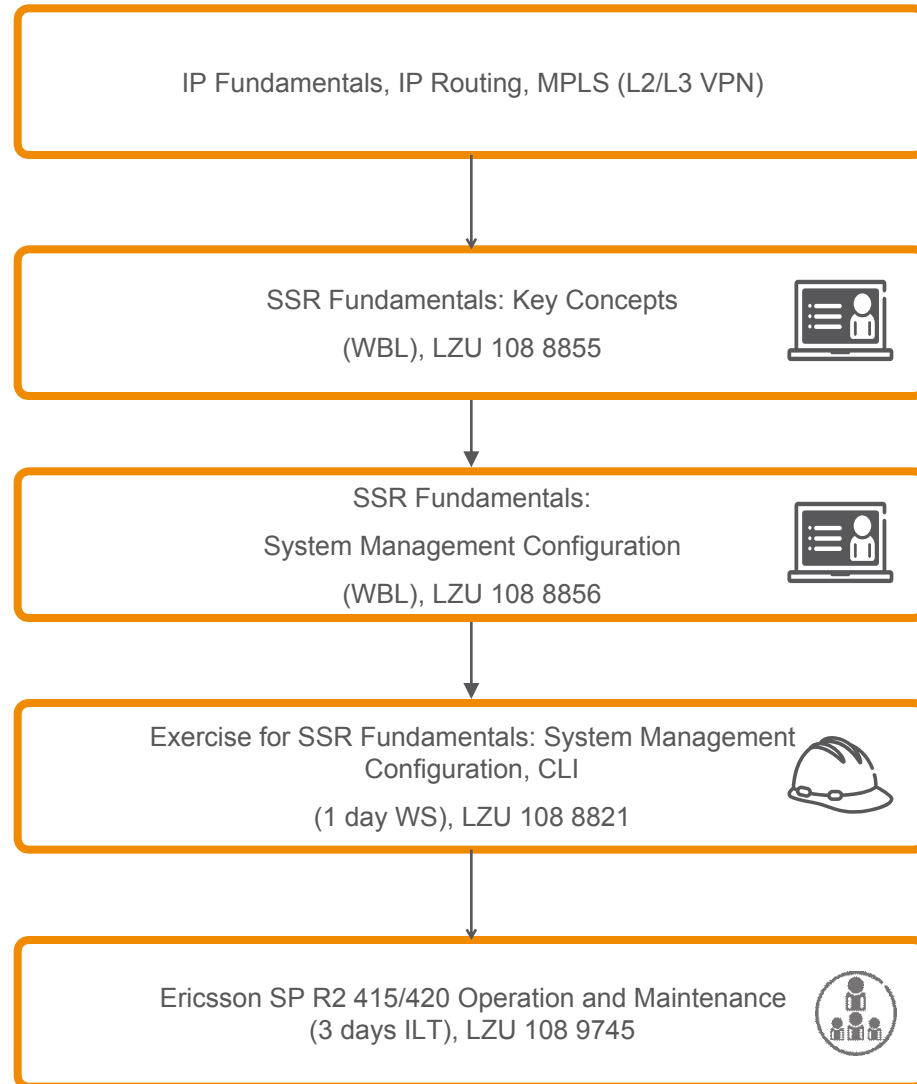

MPLS L2VPN

Mobile Backhaul: VPN

MPLS L3VPN

Broadband Network Gateway (BNG)

Virtual Broadband Network Gateway (vBNG)

Advanced Services

System Overview

SmartEdge (SE)

Ericsson SmartEdge Family Fundamentals
(WBL), LZU 108 8933

System O&M, Troubleshooting and Admin, SmartEdge (SE)

System Overview and Fundamentals Smart Service Router (SSR)

System O&M, Troubleshooting and Admin Smart Service Router (SSR)

System Overview and Operations

Ericsson SP 400

System Overview and Operations

NetOp EMS

ERICSSON