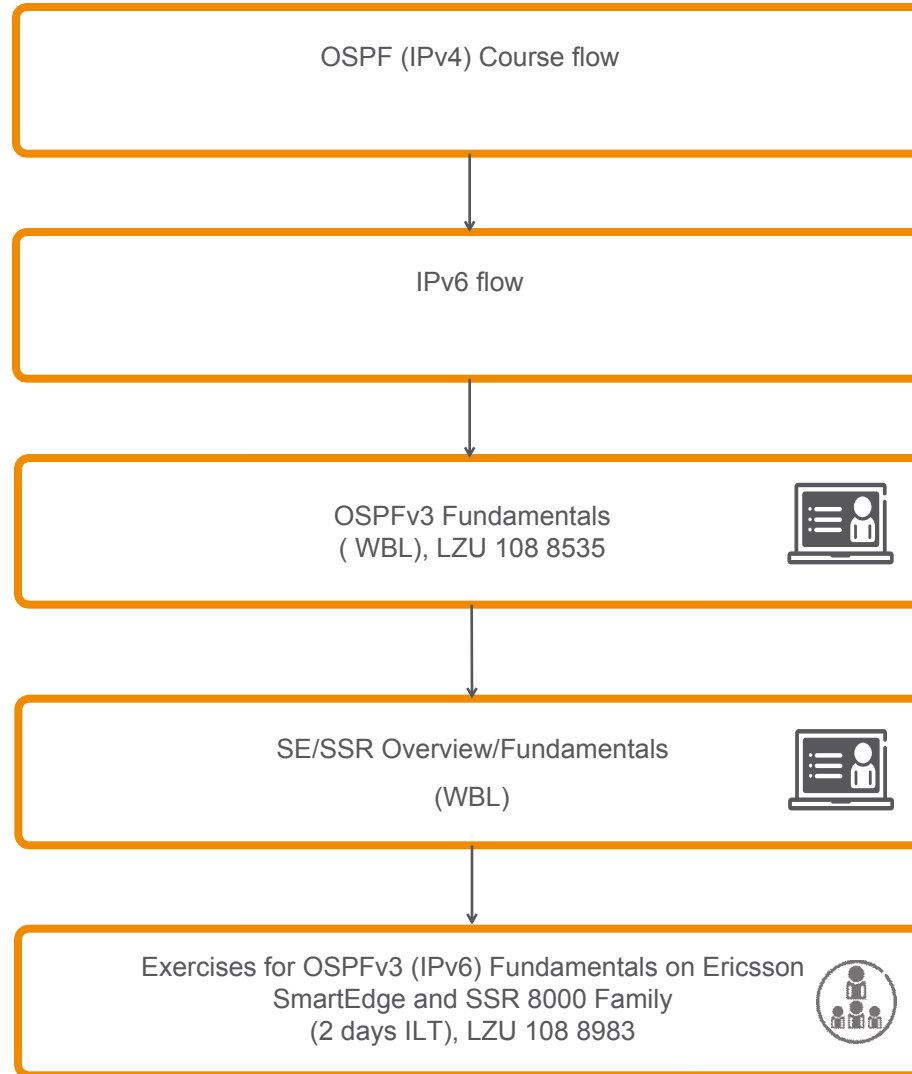

IP EDGE 2018

What's in IP Edge Learning Service

Supported Service Delivery Methods

ICON DELIVERY METHOD

INSTRUCTOR LED TRAINING (ILT)

ELEARNING (WBL)

IP Fundamentals

IPv6 Transition Mechanism

Routing OSPF (IPv4)

Routing OSPFv3 (IPv6)

Routing IS-IS (IPv4)

Routing BGP

OSPF Flow (theory and exercise)

IS-IS Flow (theory and exercise)

BGP Overview & Fundamentals
(WBL), LZU 108 8532

SE/SSR Overview/Fundamentals
(WBL)

Exercises for BGP Fundamentals on SE/SSR
(2 days ILT), LZU 108 8824

IPTV

IP Multicast

IP: Traffic Control Quality of Service (QoS)

Mobile Backhaul: Ethernet Ethernet Transport

Mobile Backhaul: MPLS

OSPF Flow (theory and exercise)