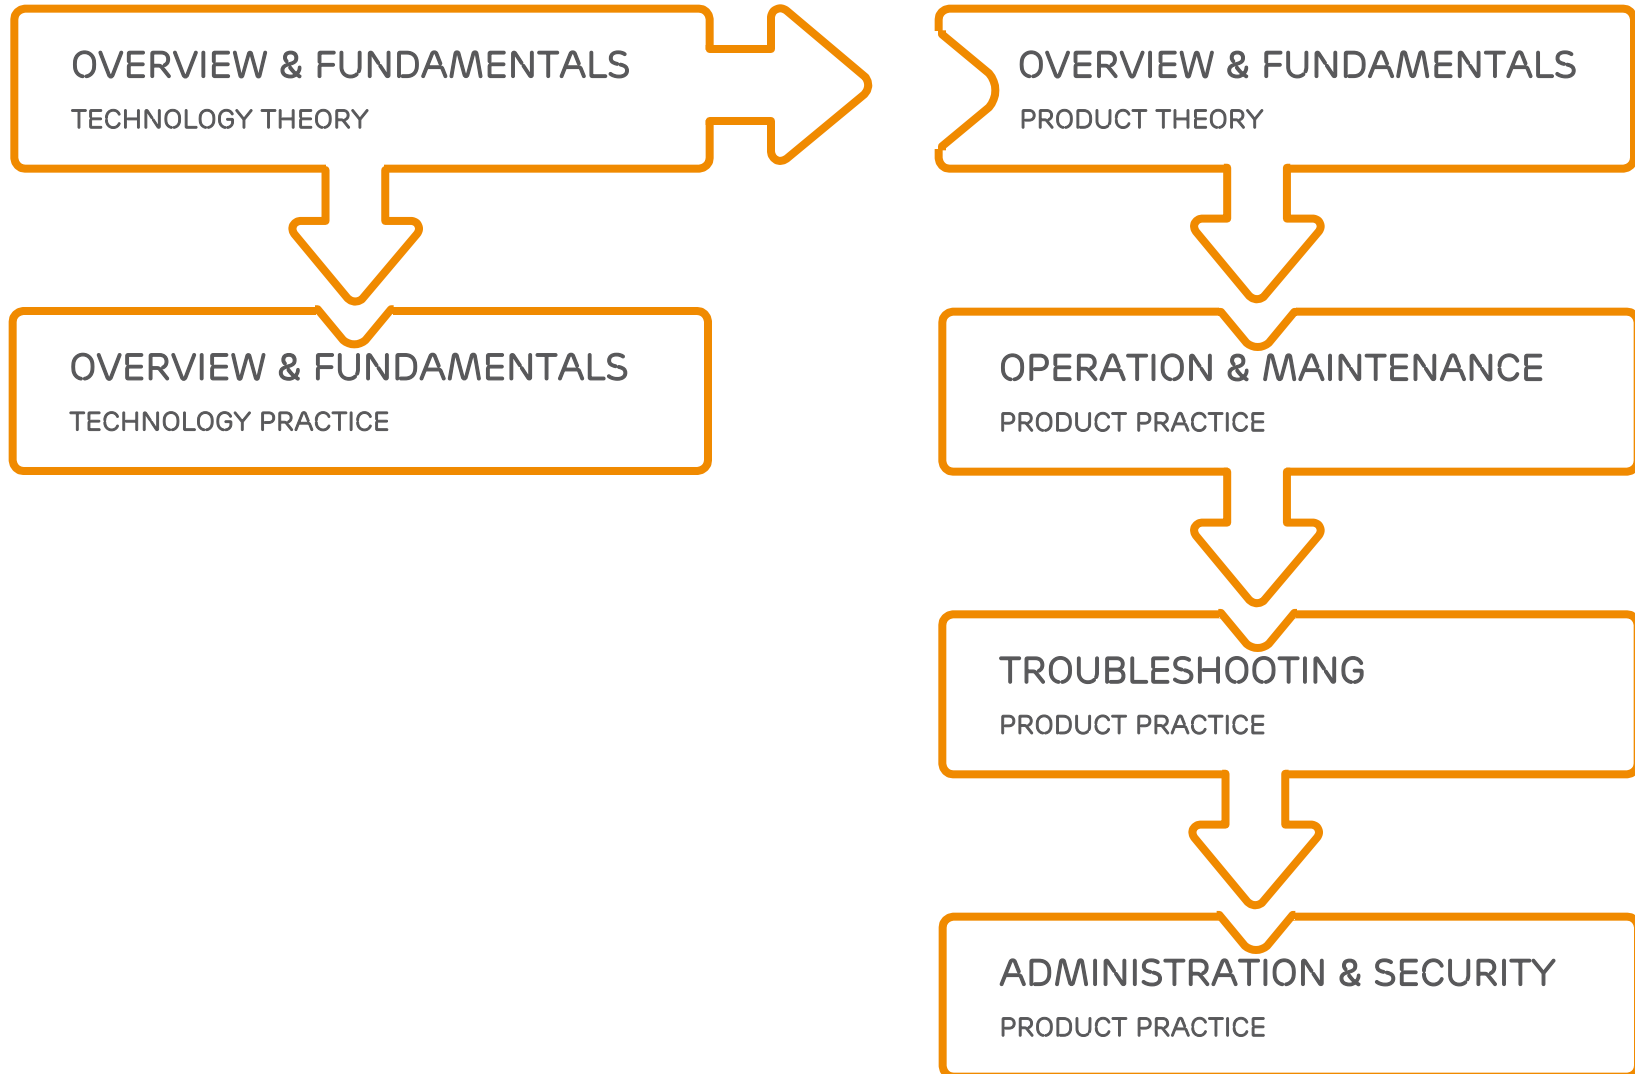

IP EDGE 2018

What's in IP Edge Learning Service

Supported Service Delivery Methods

ICON DELIVERY METHOD

INSTRUCTOR LED TRAINING (ILT)

ELEARNING (WBL)

IP Fundamentals

IPv6 Transition Mechanism

Exercises for BGP Fundamentals on SE/SSR
(2 days ILT), LZU 108 8824

IPTV

IP Multicast

IP: Traffic Control Quality of Service (QoS)

Mobile Backhaul: Ethernet Ethernet Transport

Mobile Backhaul: MPLS

OSPF Flow (theory and exercise)