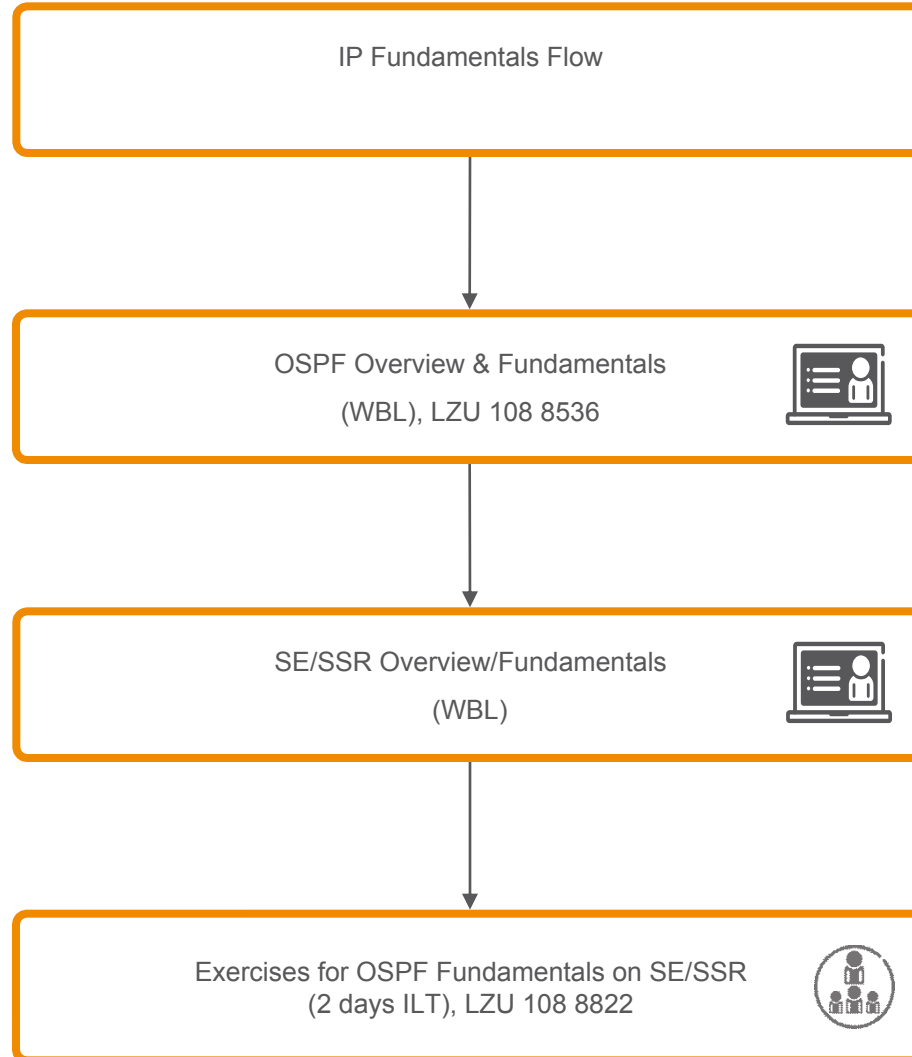

IP EDGE 2018

What's in IP Edge Learning Service

Supported Service Delivery Methods

ICON DELIVERY METHOD

INSTRUCTOR LED TRAINING (ILT)

ELEARNING (WBL)

IP Fundamentals

IPv6 Transition Mechanism

Routing OSPF (IPv4)

Routing OSPFv3 (IPv6)

Routing IS-IS (IPv4)

Routing BGP

OSPF Flow (theory and exercise)

IS-IS Flow (theory and exercise)

BGP Overview & Fundamentals
(WBL), LZU 108 8532

SE/SSR Overview/Fundamentals
(WBL)