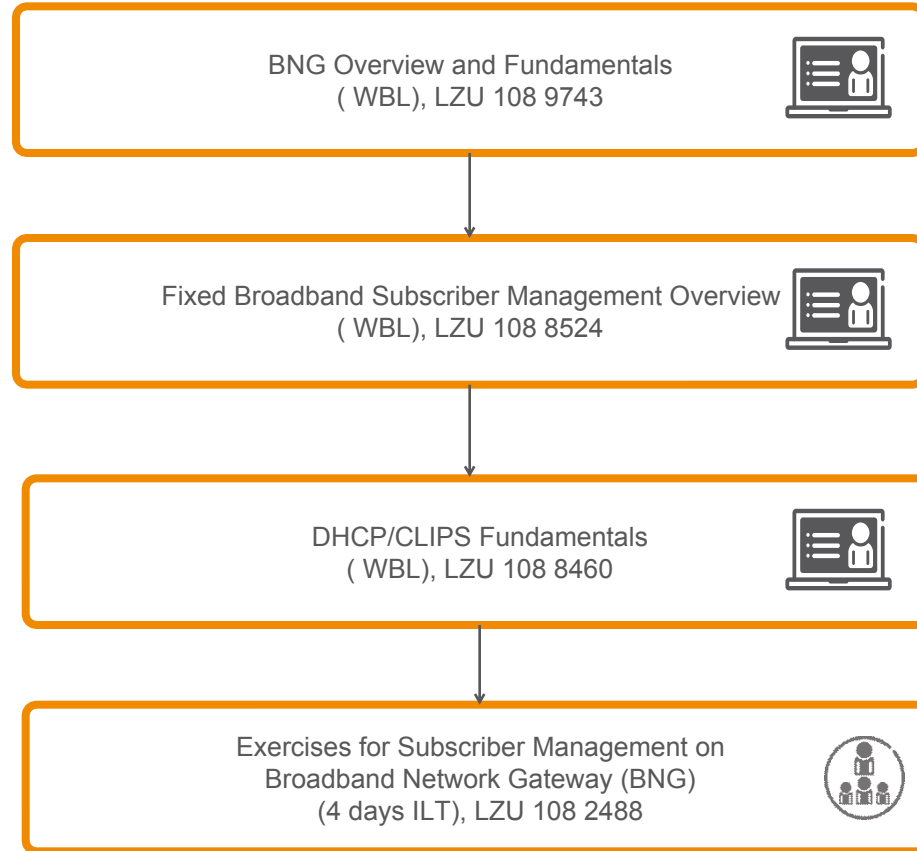

IS-IS Flow (theory and exercise)

MPLS Overview & Fundamentals
(WBL), LZU 108 8517

SE/SSR Overview/Fundamentals
(WBL)

Exercises for MPLS Fundamentals on SE/SSR
(2 days ILT), LZU 108 8826

Mobile Backhaul: VPN

MPLS L2VPN

Mobile Backhaul: VPN

MPLS L3VPN

Broadband Network Gateway (BNG)

Virtual Broadband Network Gateway (vBNG)

Advanced Services

System Overview

SmartEdge (SE)

Ericsson SmartEdge Family Fundamentals
(WBL), LZU 108 8933

System O&M, Troubleshooting and Admin, SmartEdge (SE)

System Overview and Fundamentals Smart Service Router (SSR)

System O&M, Troubleshooting and Admin Smart Service Router (SSR)