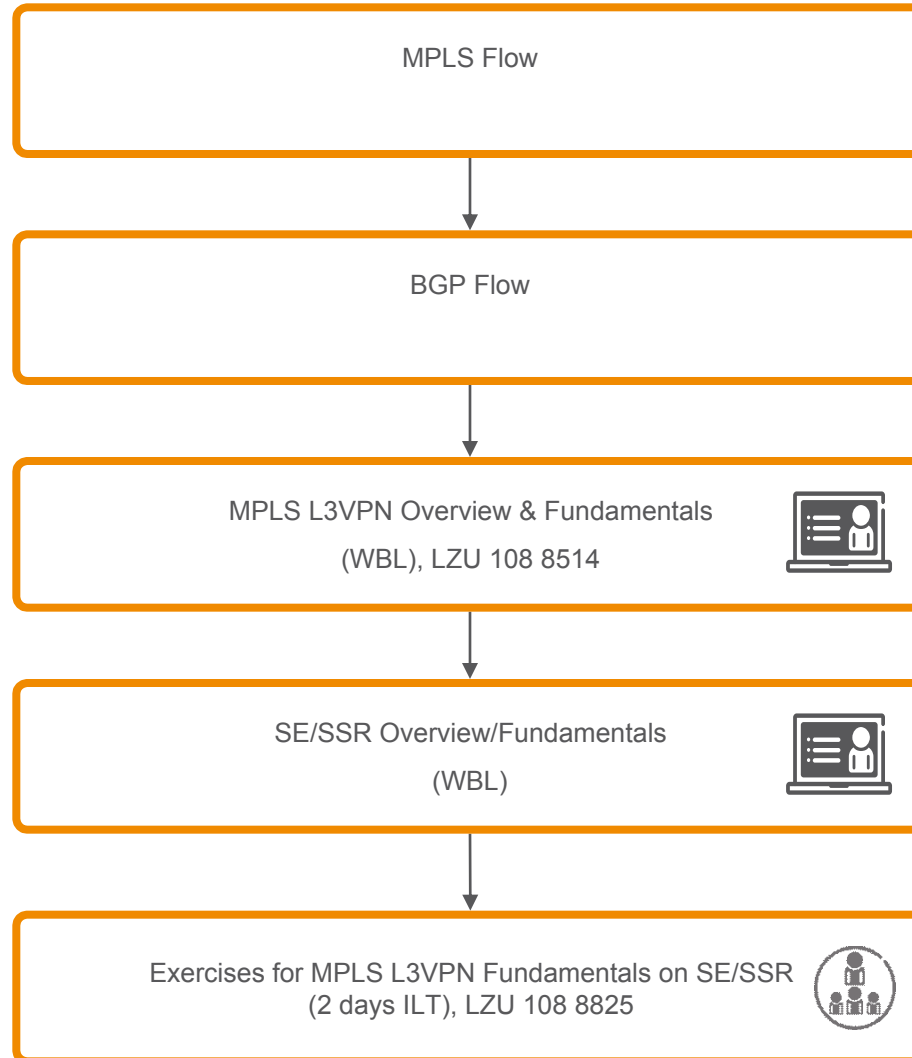

IS-IS Flow (theory and exercise)

MPLS Overview & Fundamentals
(WBL), LZU 108 8517

SE/SSR Overview/Fundamentals
(WBL)

Exercises for MPLS Fundamentals on SE/SSR
(2 days ILT), LZU 108 8826

Mobile Backhaul: VPN

MPLS L2VPN

Mobile Backhaul: VPN

MPLS L3VPN

Broadband Network Gateway (BNG)

Virtual Broadband Network Gateway (vBNG)

Advanced Services

System Overview

SmartEdge (SE)

Ericsson SmartEdge Family Fundamentals
(WBL), LZU 108 8933

System O&M, Troubleshooting and Admin, SmartEdge (SE)

System Overview and Fundamentals Smart Service Router (SSR)

System O&M, Troubleshooting and Admin Smart Service Router (SSR)