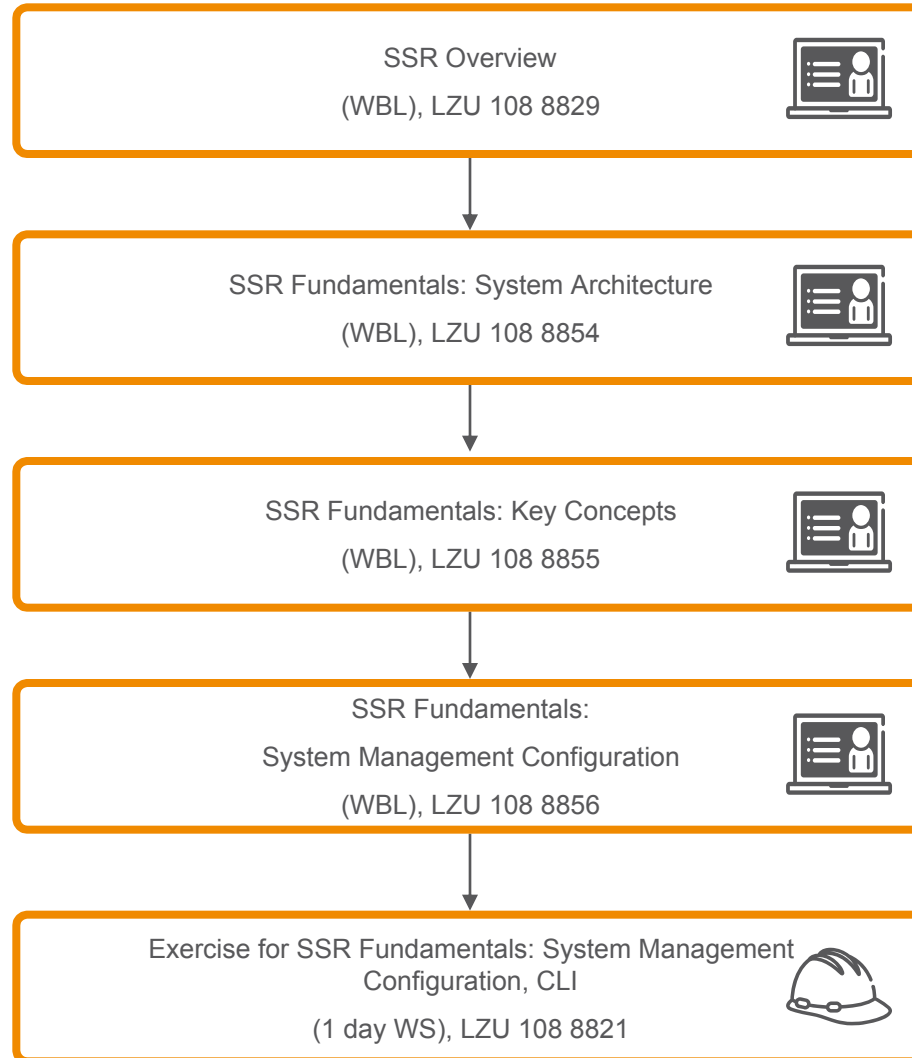

IS-IS Flow (theory and exercise)

MPLS Overview & Fundamentals
(WBL), LZU 108 8517

SE/SSR Overview/Fundamentals
(WBL)

Exercises for MPLS Fundamentals on SE/SSR
(2 days ILT), LZU 108 8826

Mobile Backhaul: VPN

MPLS L2VPN

Mobile Backhaul: VPN

MPLS L3VPN

Broadband Network Gateway (BNG)

Virtual Broadband Network Gateway (vBNG)

Advanced Services

System Overview

SmartEdge (SE)

Ericsson SmartEdge Family Fundamentals
(WBL), LZU 108 8933

System O&M, Troubleshooting and Admin, SmartEdge (SE)

System Overview and Fundamentals Smart Service Router (SSR)

System O&M, Troubleshooting and Admin Smart Service Router (SSR)