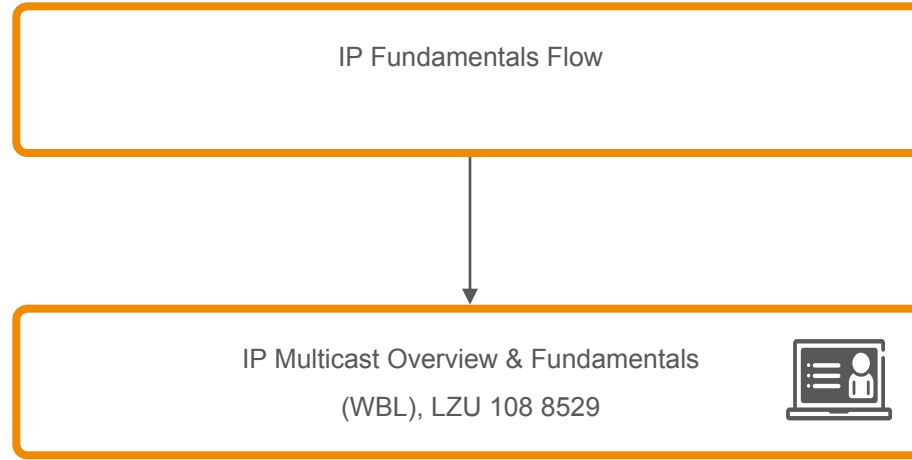

IP EDGE 2018

What's in IP Edge Learning Service

Supported Service Delivery Methods

ICON DELIVERY METHOD

INSTRUCTOR LED TRAINING (ILT)

ELEARNING (WBL)

IP Fundamentals

IPv6 Transition Mechanism

Routing OSPF (IPv4)

Routing OSPFv3 (IPv6)

Routing IS-IS (IPv4)

Routing BGP

OSPF Flow (theory and exercise)

IS-IS Flow (theory and exercise)

BGP Overview & Fundamentals
(WBL), LZU 108 8532

SE/SSR Overview/Fundamentals
(WBL)

Exercises for BGP Fundamentals on SE/SSR
(2 days ILT), LZU 108 8824

IPTV

IP Multicast

IP: Traffic Control Quality of Service (QoS)

Mobile Backhaul: Ethernet Ethernet Transport

Mobile Backhaul: MPLS

OSPF Flow (theory and exercise)

IS-IS Flow (theory and exercise)

MPLS Overview & Fundamentals
(WBL), LZU 108 8517

SE/SSR Overview/Fundamentals
(WBL)

Exercises for MPLS Fundamentals on SE/SSR
(2 days ILT), LZU 108 8826

Mobile Backhaul: VPN