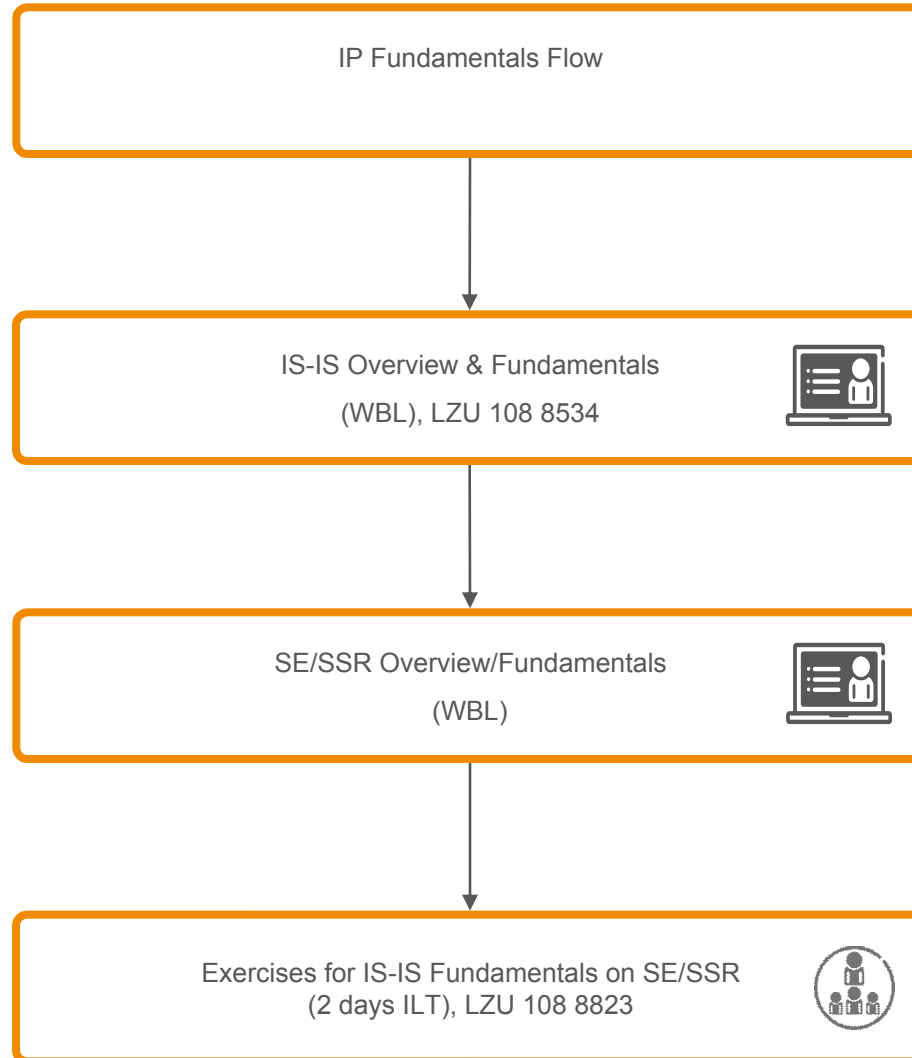

IP EDGE 2018

What's in IP Edge Learning Service

Supported Service Delivery Methods

ICON DELIVERY METHOD

INSTRUCTOR LED TRAINING (ILT)

ELEARNING (WBL)

IP Fundamentals

IPv6 Transition Mechanism

Routing OSPF (IPv4)

Routing OSPFv3 (IPv6)

Routing IS-IS (IPv4)

Routing BGP

OSPF Flow (theory and exercise)

IS-IS Flow (theory and exercise)

BGP Overview & Fundamentals
(WBL), LZU 108 8532

SE/SSR Overview/Fundamentals
(WBL)