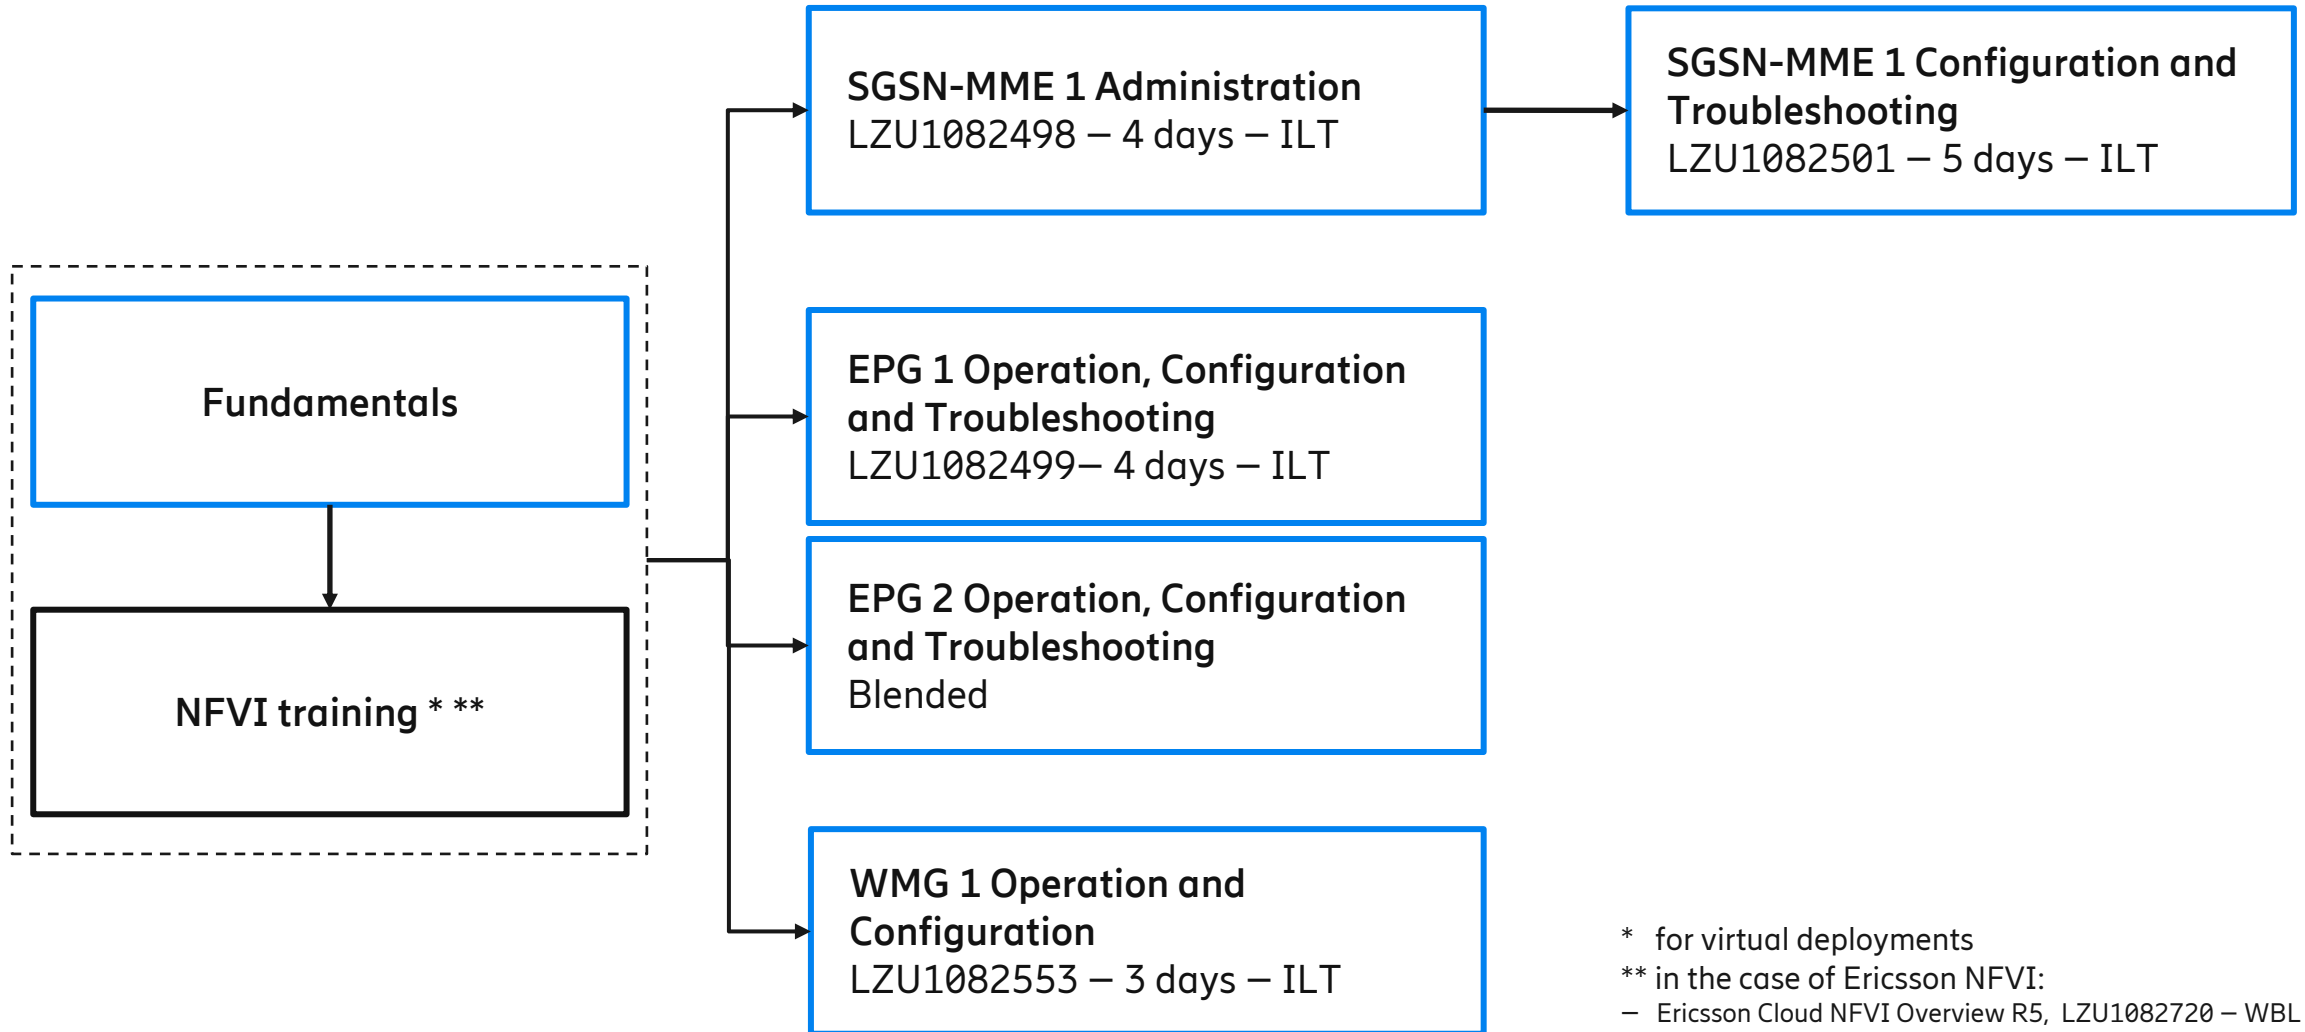

Packet Core Network 2018

Learning Levels & Areas

Packet Core
Fundamentals

Operation,
Configuration and
Troubleshooting

Delta
Training

Solution
Training

5G EPC
5G Core

Fundamentals

Operation, Configuration and Troubleshooting

* for virtual deployments

** in the case of Ericsson NFVI:

- Ericsson Cloud NFVI Overview R5, LZU1082720 – WBL
- Ericsson CEE System Administration R6.6, LZU1082536 – ILT
- Ericsson Hyperscale Datacenter System 8000 System Administration R2.7, LZU1082724 - ILT