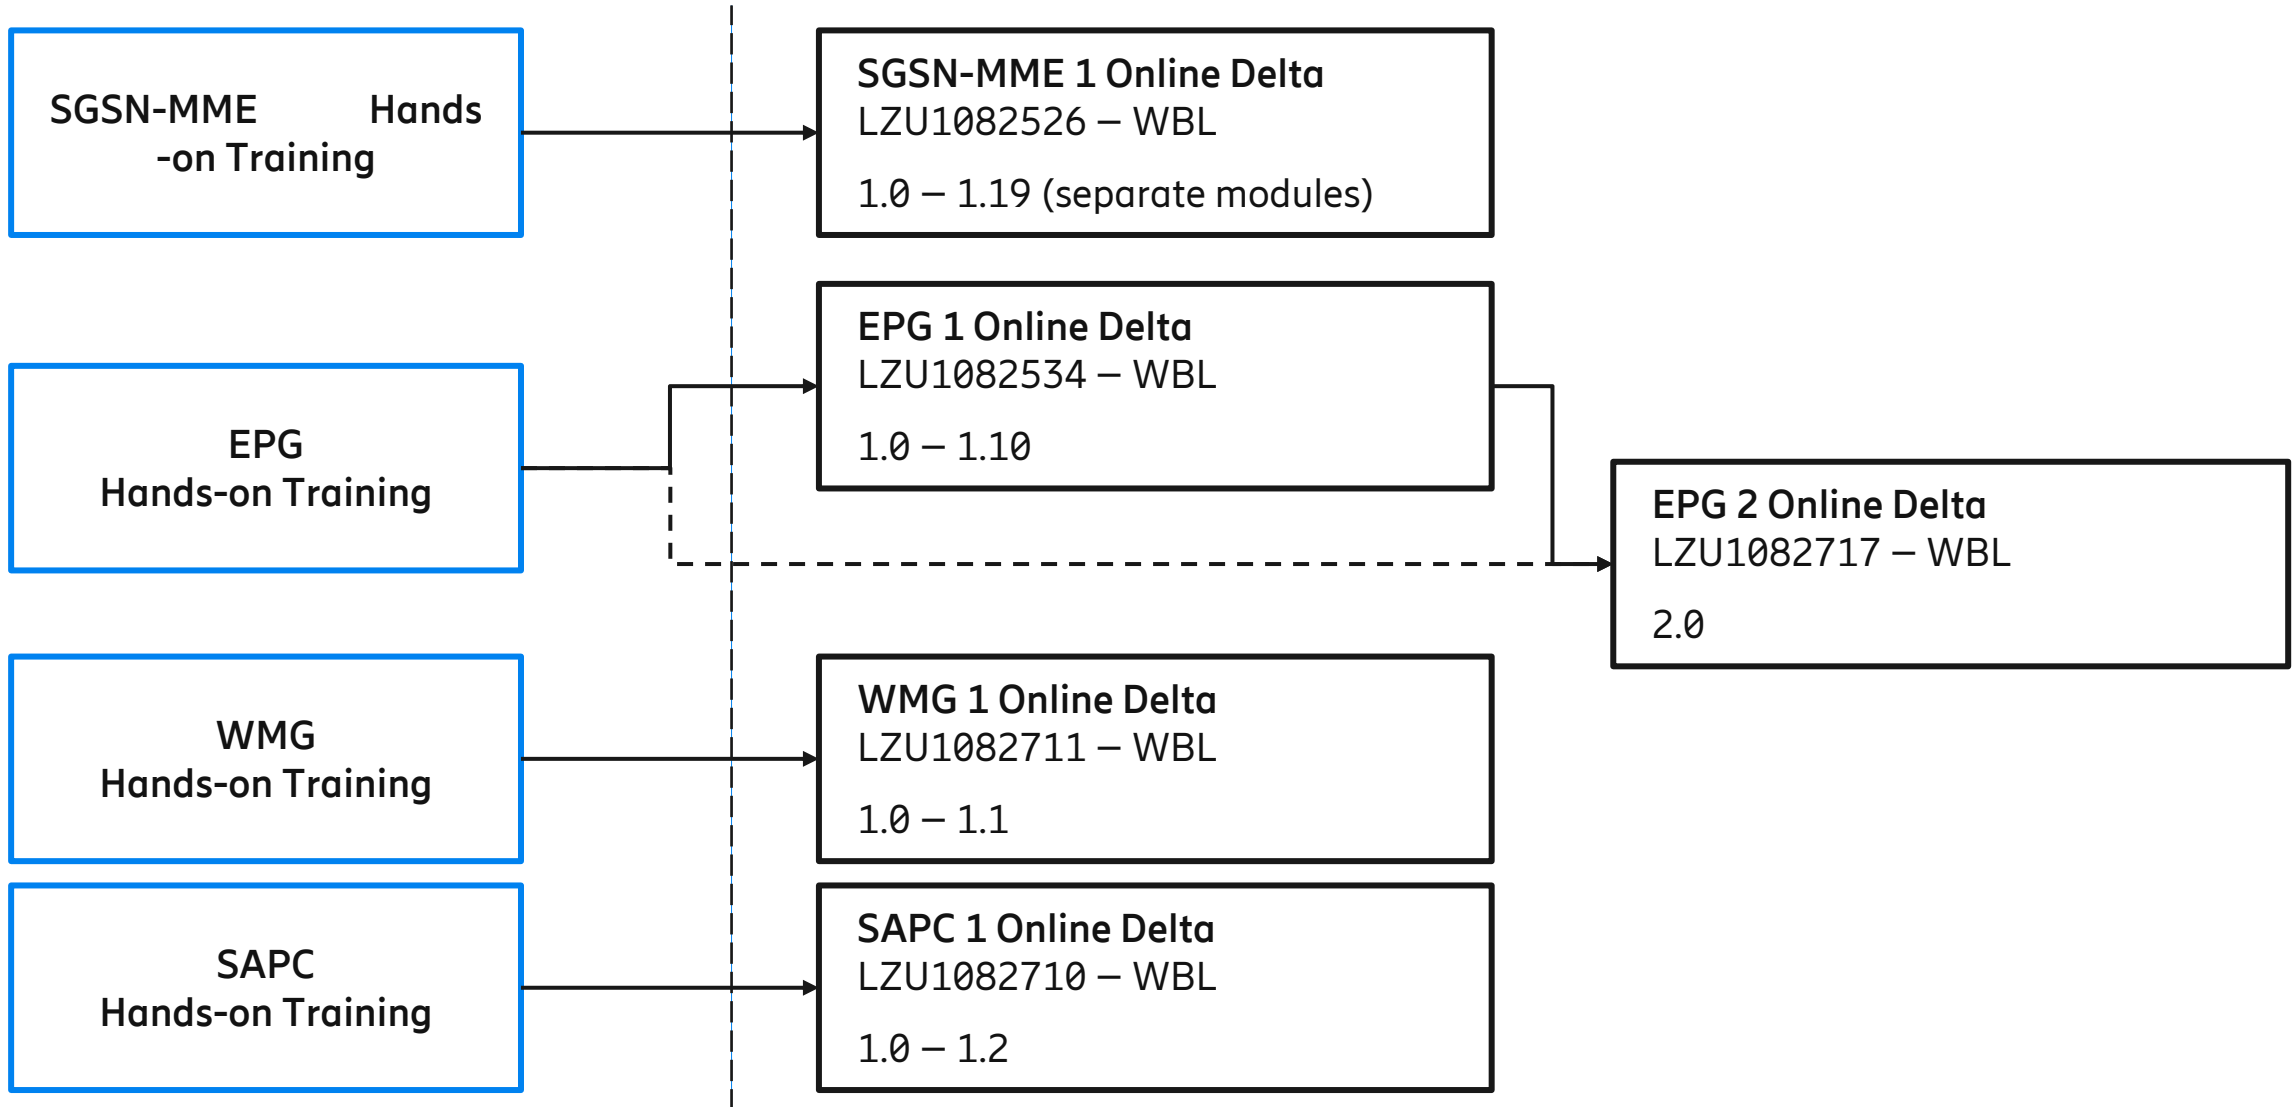

Operation, Configuration and Troubleshooting

* for virtual deployments

** in the case of Ericsson NFVI:

- Ericsson Cloud NFVI Overview R5, LZU1082720 – WBL
- Ericsson CEE System Administration R6.6, LZU1082536 – ILT
- Ericsson Hyperscale Datacenter System 8000 System Administration R2.7, LZU1082724 - ILT

Delta Training

Solution and AAT training

5G EPC/5G Core

Packet Core Network 2018 Learning Portfolio Summary

Fundamentals

Course Name	Number	Length	Service
EPC System Survey	LZU1087977	2 days	ILT
EPC Signaling	LZU1087580	2 days	ILT
vEPC Overview	LZU1082264	1 day	ILT

Packet Core Network 2018 Learning Portfolio Summary

Operation, Configuration and Troubleshooting

Course Name	Number	Length	Service
SGSN-MME 1 Administration	LZU1082498	4 days	ILT
SGSN-MME 1 Configuration and Troubleshooting	LZU1082501	5 days	ILT
EPG 1 Operation, Configuration and Troubleshooting	LZU1082499	4 days	ILT
EPG 2 Operation, Configuration and Troubleshooting	Blended	1 hour + 3 days	WBL+ ILT
WMG 1 Operation and Configuration	LZU1082553	3 days	ILT
SAPC 1 Operation, Configuration and Troubleshooting	LZU1082500	3 days	ILT
IPWorks 1 (Virtual) Operation and Maintenance for EPC	LZU1082428	2 days	ILT
IPWorks 2 Operation and Maintenance for EPC	LZU1082660	2 days	ILT
HSS-FE 1 Operation and Configuration for EPC and IoT	LZU1082584	2 days	ILT