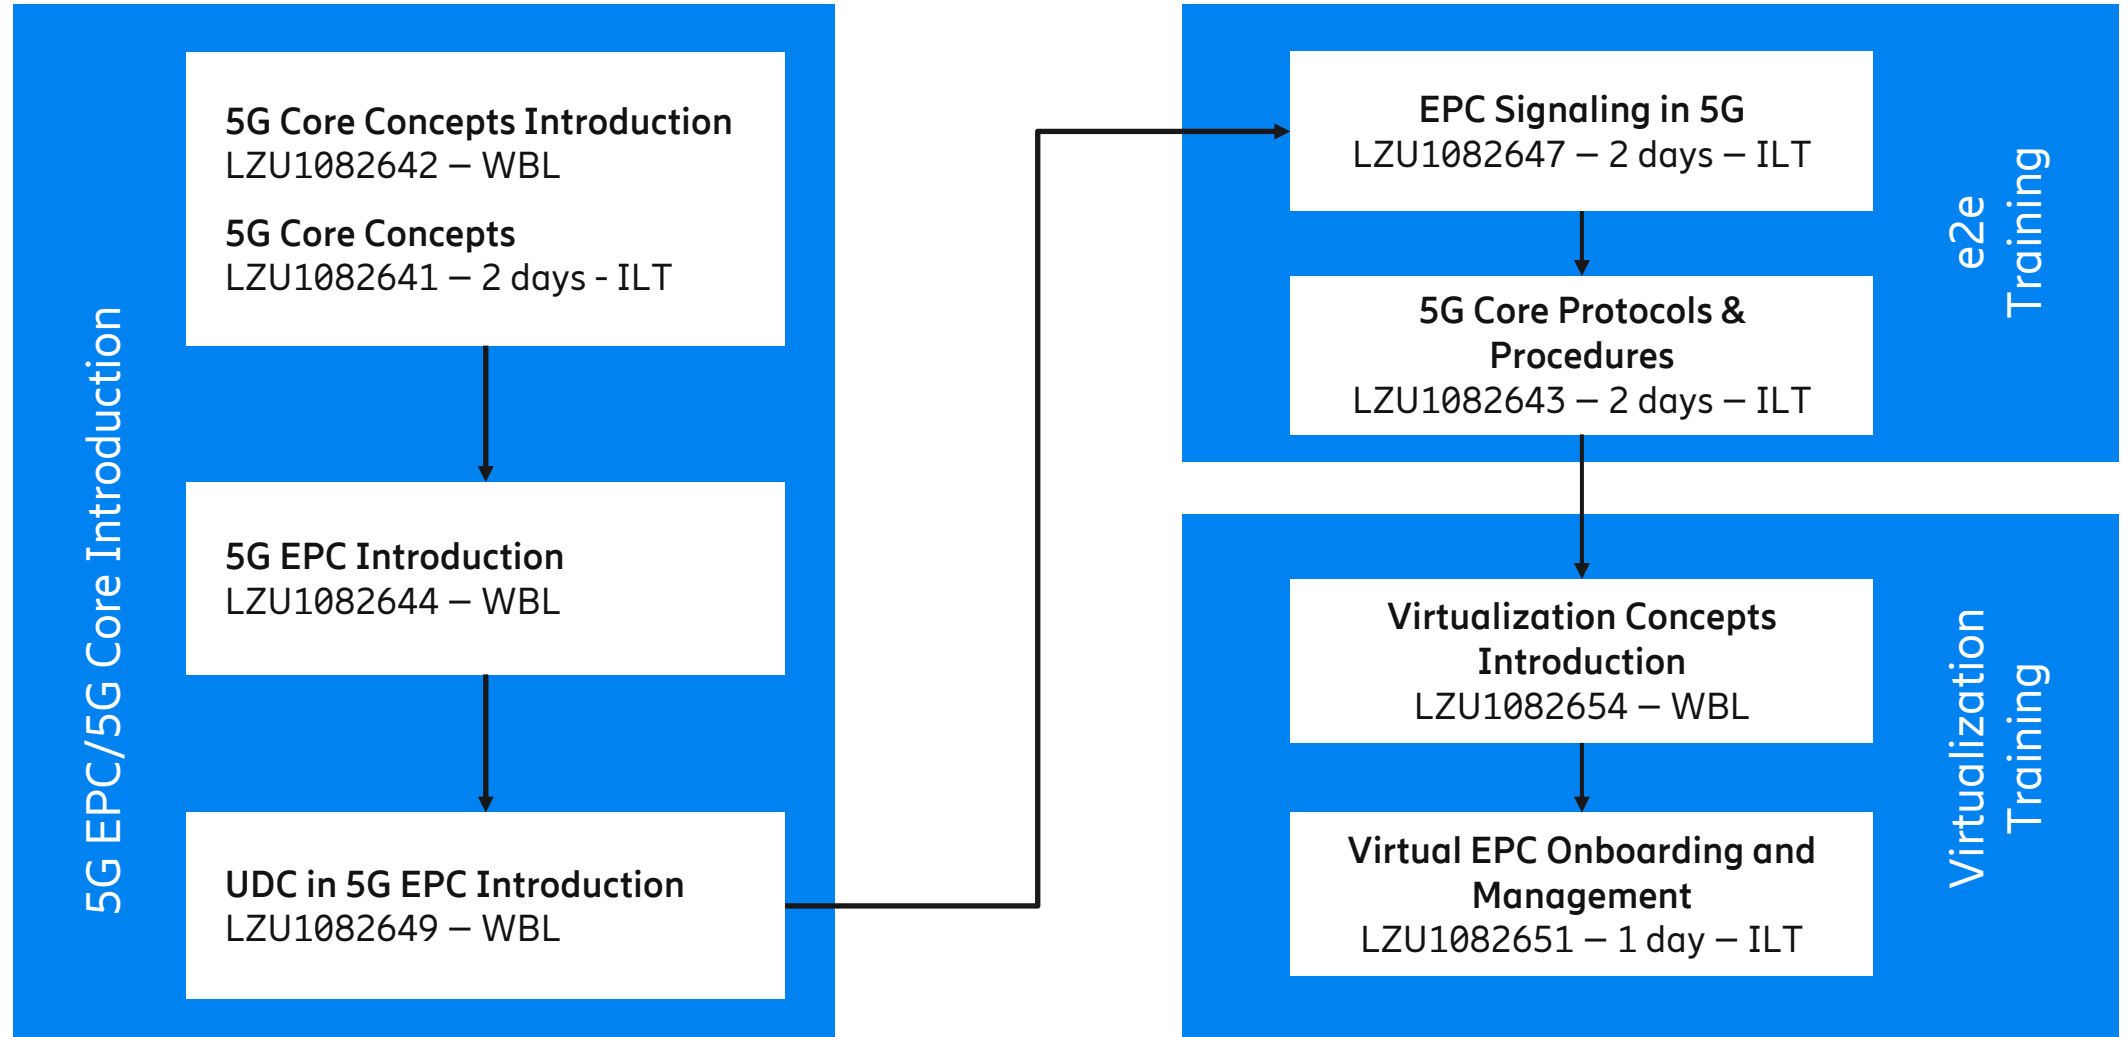

Operation, Configuration and Troubleshooting

* for virtual deployments

** in the case of Ericsson NFVI:

- Ericsson Cloud NFVI Overview R5, LZU1082720 – WBL
- Ericsson CEE System Administration R6.6, LZU1082536 – ILT
- Ericsson Hyperscale Datacenter System 8000 System Administration R2.7, LZU1082724 - ILT

Delta Training

Solution and AAT training

5G EPC/5G Core

Packet Core Network 2018 Learning Portfolio Summary

Fundamentals

Course Name	Number	Length	Service
EPC System Survey	LZU1087977	2 days	ILT
EPC Signaling	LZU1087580	2 days	ILT
vEPC Overview	LZU1082264	1 day	ILT

Packet Core Network 2018 Learning Portfolio Summary

Operation, Configuration and Troubleshooting

Course Name	Number	Length	Service
SGSN-MME 1 Administration	LZU1082498	4 days	ILT
SGSN-MME 1 Configuration and Troubleshooting	LZU1082501	5 days	ILT
EPG 1 Operation, Configuration and Troubleshooting	LZU1082499	4 days	ILT
EPG 2 Operation, Configuration and Troubleshooting	Blended	1 hour + 3 days	WBL+ ILT
WMG 1 Operation and Configuration	LZU1082553	3 days	ILT
SAPC 1 Operation, Configuration and Troubleshooting	LZU1082500	3 days	ILT
IPWorks 1 (Virtual) Operation and Maintenance for EPC	LZU1082428	2 days	ILT
IPWorks 2 Operation and Maintenance for EPC	LZU1082660	2 days	ILT
HSS-FE 1 Operation and Configuration for EPC and IoT	LZU1082584	2 days	ILT