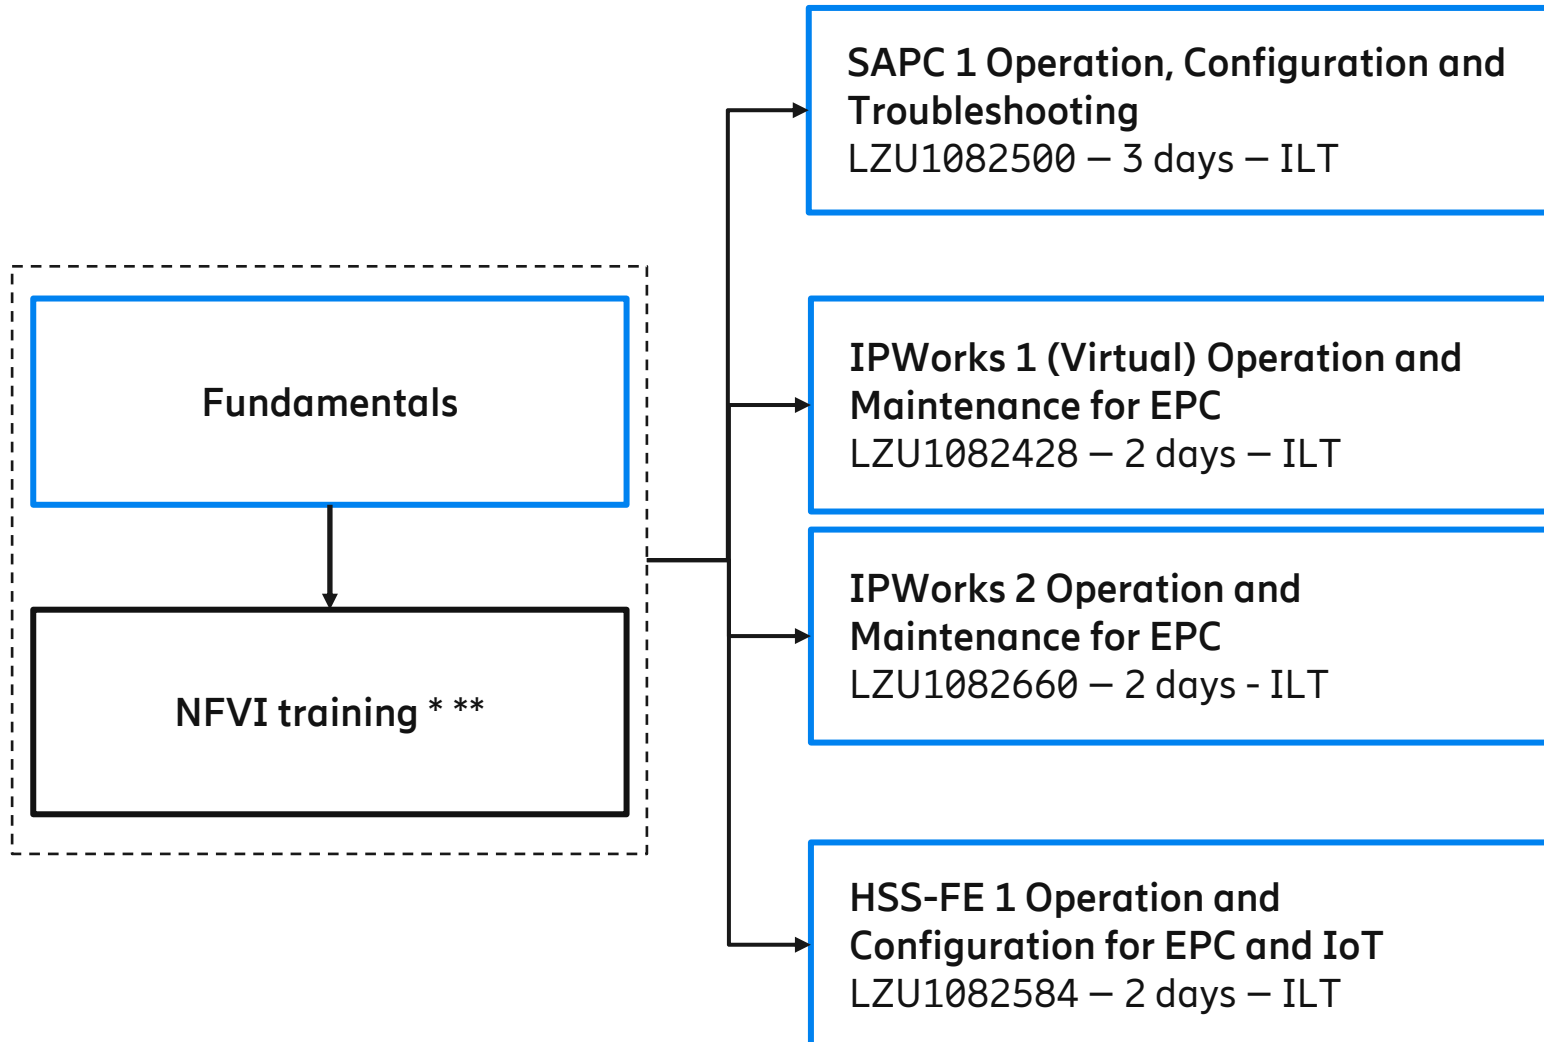

Packet Core Network 2018

Learning Levels & Areas

Packet Core
Fundamentals

Operation,
Configuration and
Troubleshooting

Delta
Training

Solution
Training

5G EPC
5G Core

Fundamentals

Operation, Configuration and Troubleshooting

* for virtual deployments

** in the case of Ericsson NFVI:

- Ericsson Cloud NFVI Overview R5, LZU1082720 – WBL
- Ericsson CEE System Administration R6.6, LZU1082536 – ILT
- Ericsson Hyperscale Datacenter System 8000 System Administration R2.7, LZU1082724 - ILT

Delta Training

Solution and AAT training

5G EPC/5G Core

Packet Core Network 2018 Learning Portfolio Summary

Fundamentals

Course Name	Number	Length	Service
EPC System Survey	LZU1087977	2 days	ILT
EPC Signaling	LZU1087580	2 days	ILT
vEPC Overview	LZU1082264	1 day	ILT