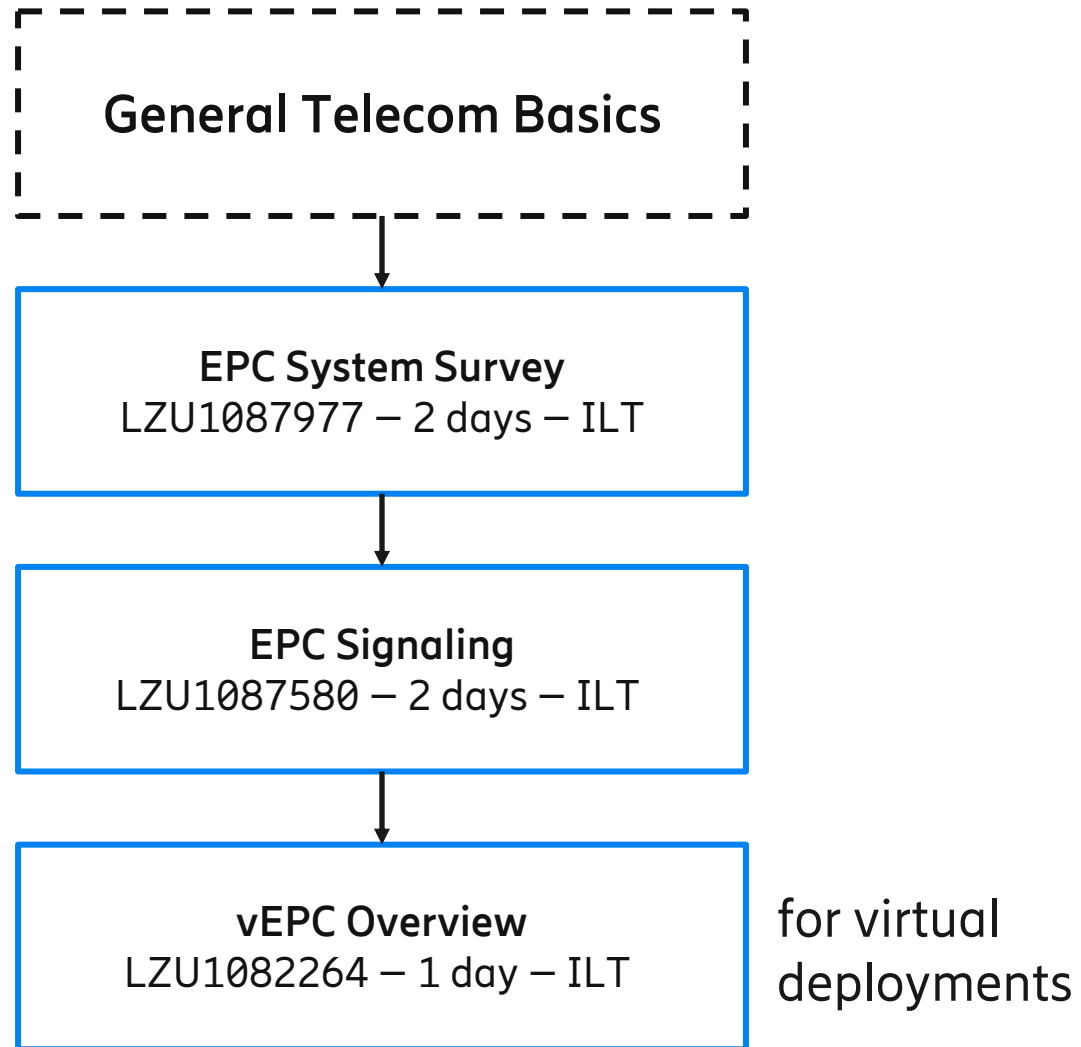

Packet Core Network 2018

Learning Levels & Areas

Packet Core
Fundamentals

Operation,
Configuration and
Troubleshooting

Delta
Training

Solution
Training

5G EPC
5G Core

Fundamentals

Operation, Configuration and Troubleshooting

* for virtual deployments

** in the case of Ericsson NFVI:

- Ericsson Cloud NFVI Overview R5, LZU1082720 – WBL
- Ericsson CEE System Administration R6.6, LZU1082536 – ILT
- Ericsson Hyperscale Datacenter System 8000 System Administration R2.7, LZU1082724 - ILT