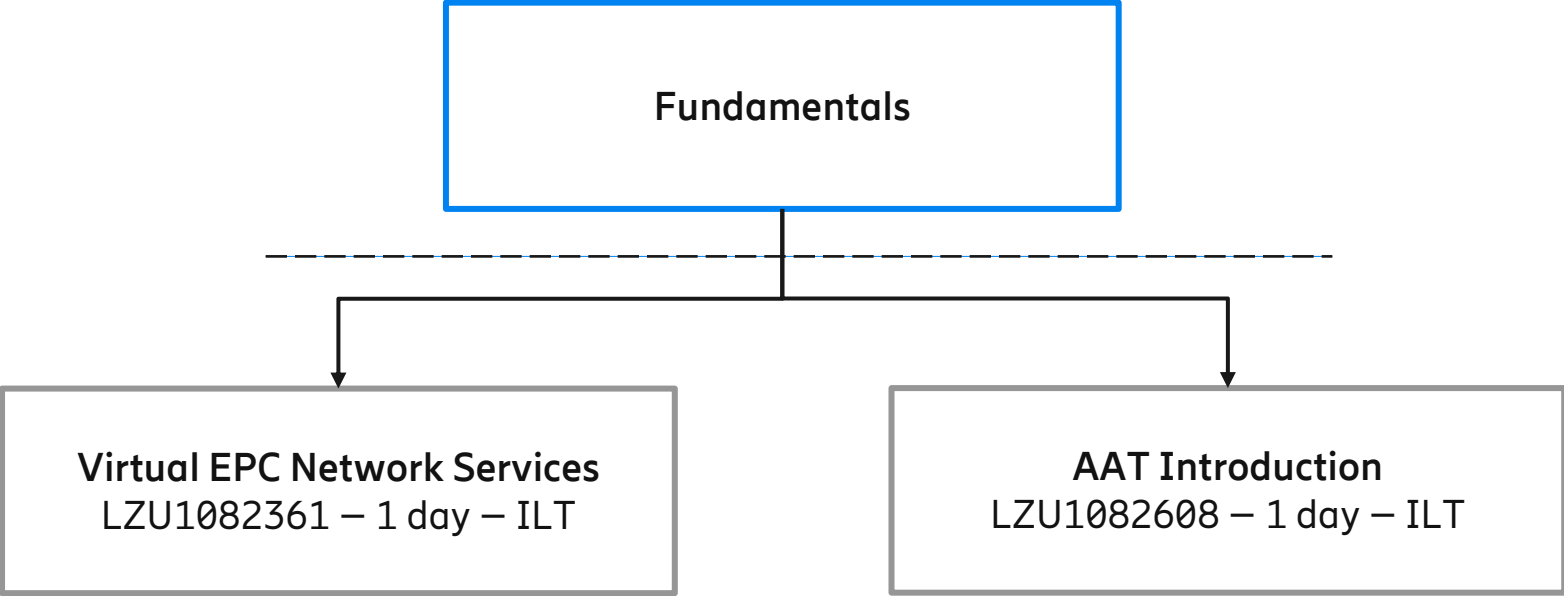

Operation, Configuration and Troubleshooting

* for virtual deployments

** in the case of Ericsson NFVI:

- Ericsson Cloud NFVI Overview R5, LZU1082720 – WBL
- Ericsson CEE System Administration R6.6, LZU1082536 – ILT
- Ericsson Hyperscale Datacenter System 8000 System Administration R2.7, LZU1082724 - ILT

Delta Training

Solution and AAT training

5G EPC/5G Core

Packet Core Network 2018 Learning Portfolio Summary

Fundamentals

Course Name	Number	Length	Service
EPC System Survey	LZU1087977	2 days	ILT
EPC Signaling	LZU1087580	2 days	ILT
vEPC Overview	LZU1082264	1 day	ILT

Packet Core Network 2018 Learning Portfolio Summary

Operation, Configuration and Troubleshooting

Course Name	Number	Length	Service
SGSN-MME 1 Administration	LZU1082498	4 days	ILT
SGSN-MME 1 Configuration and Troubleshooting	LZU1082501	5 days	ILT
EPG 1 Operation, Configuration and Troubleshooting	LZU1082499	4 days	ILT
EPG 2 Operation, Configuration and Troubleshooting	Blended	1 hour + 3 days	WBL+ ILT
WMG 1 Operation and Configuration	LZU1082553	3 days	ILT
SAPC 1 Operation, Configuration and Troubleshooting	LZU1082500	3 days	ILT
IPWorks 1 (Virtual) Operation and Maintenance for EPC	LZU1082428	2 days	ILT
IPWorks 2 Operation and Maintenance for EPC	LZU1082660	2 days	ILT
HSS-FE 1 Operation and Configuration for EPC and IoT	LZU1082584	2 days	ILT