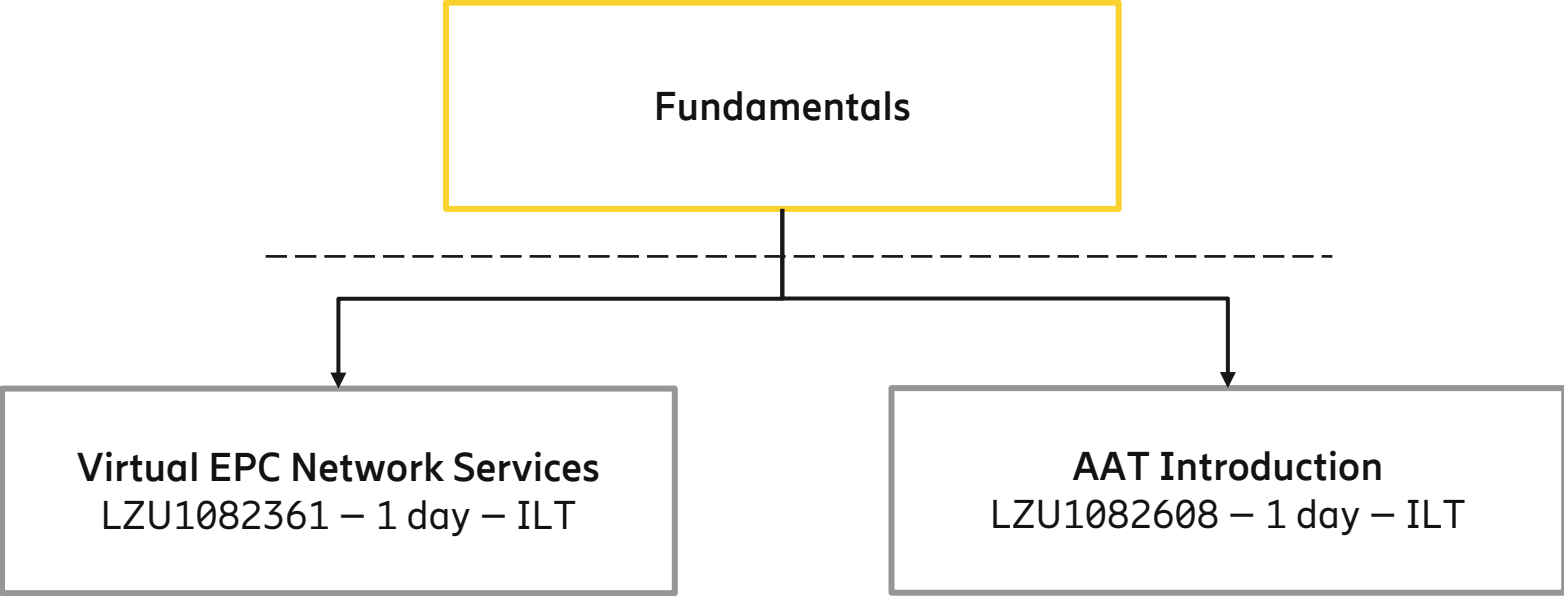

Operation, Configuration and Troubleshooting

* for virtual deployments

** in the case of Ericsson NFVI:

- Ericsson Cloud NFVI Overview R5, LZU1082720 – WBL
- Ericsson CEE System Administration R6.6, LZU1082536 – ILT
- Ericsson Hyperscale Datacenter System 8000 System Administration R2.7, LZU1082724 - ILT

Delta Training

Solution and AAT training

5G EPC/5G Core

Packet Core Network 2018 Learning Portfolio Summary

Fundamentals

Course Name	Number	Length	Service
EPC System Survey	LZU1087977	2 days	ILT
EPC Signaling	LZU1087580	2 days	ILT
vEPC Overview	LZU1082264	1 day	ILT

Packet Core Network 2018 Learning Portfolio Summary

Operation, Configuration and Troubleshooting

Course Name	Number	Length	Service
SGSN-MME 1 Administration	LZU1082498	4 days	ILT
SGSN-MME 1 Configuration and Troubleshooting	LZU1082501	5 days	ILT
EPG 1 Operation, Configuration and Troubleshooting	LZU1082499	4 days	ILT
EPG 2 Operation, Configuration and Troubleshooting	Blended	1 hour + 3 days	WBL+ ILT
WMG 1 Operation and Configuration	LZU1082553	3 days	ILT
SAPC 1 Operation, Configuration and Troubleshooting	LZU1082500	3 days	ILT
IPWorks 1 (Virtual) Operation and Maintenance for EPC	LZU1082428	2 days	ILT
IPWorks 2 Operation and Maintenance for EPC	LZU1082660	2 days	ILT
HSS-FE 1 Operation and Configuration for EPC and IoT	LZU1082584	2 days	ILT