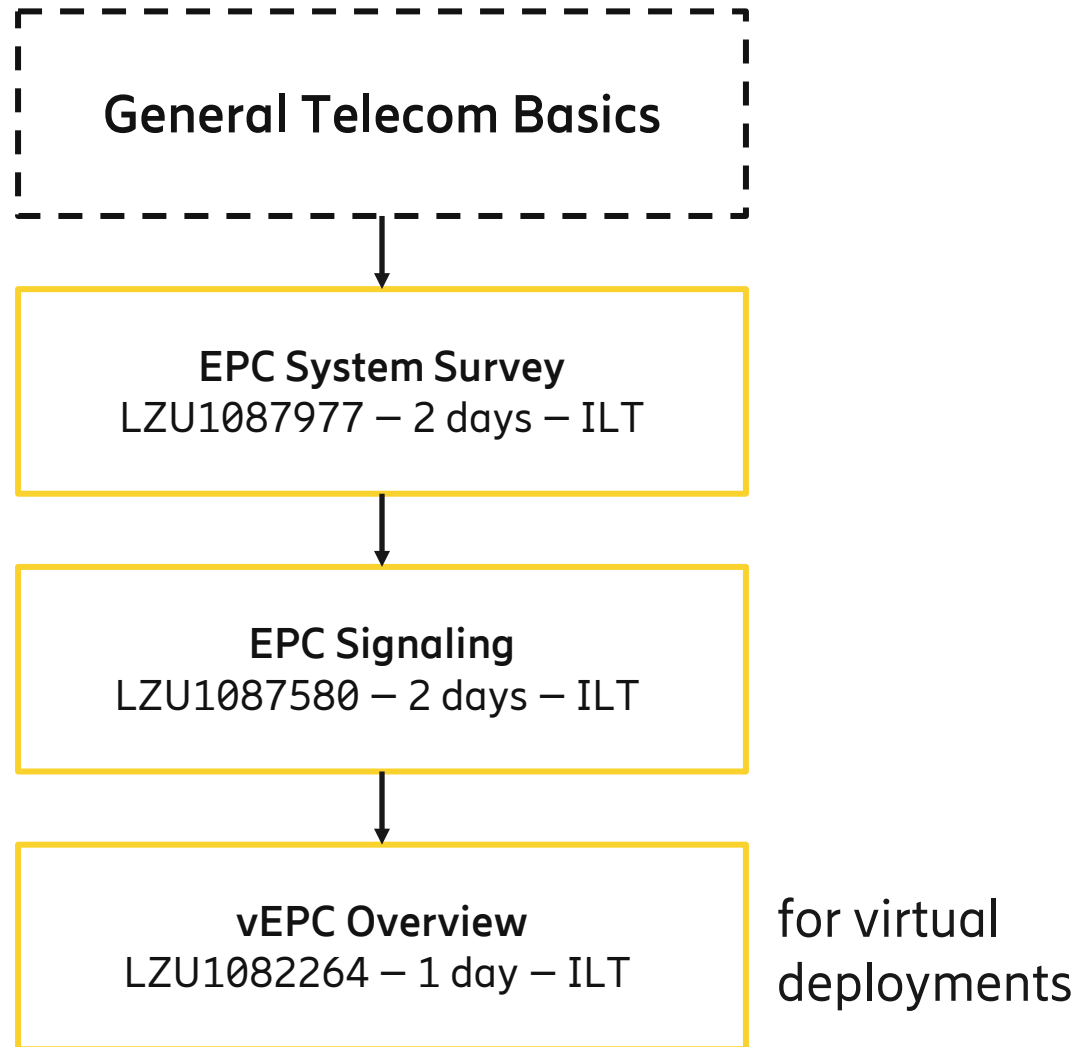

Packet Core Network 2018 Training Program

Learning Levels & Areas

Packet Core
Fundamentals

Operation,
Configuration and
Troubleshooting

Delta
Training

Solution
Training

5G EPC
5G Core

Fundamentals

Operation, Configuration and Troubleshooting

* for virtual deployments

** in the case of Ericsson NFVI:

- Ericsson Cloud NFVI Overview R5, LZU1082720 – WBL
- Ericsson CEE System Administration R6.6, LZU1082536 – ILT
- Ericsson Hyperscale Datacenter System 8000 System Administration R2.7, LZU1082724 - ILT

Delta Training

Solution and AAT training

5G EPC/5G Core

Packet Core Network 2018 Learning Portfolio Summary

Fundamentals

Course Name	Number	Length	Service
EPC System Survey	LZU1087977	2 days	ILT
EPC Signaling	LZU1087580	2 days	ILT
vEPC Overview	LZU1082264	1 day	ILT