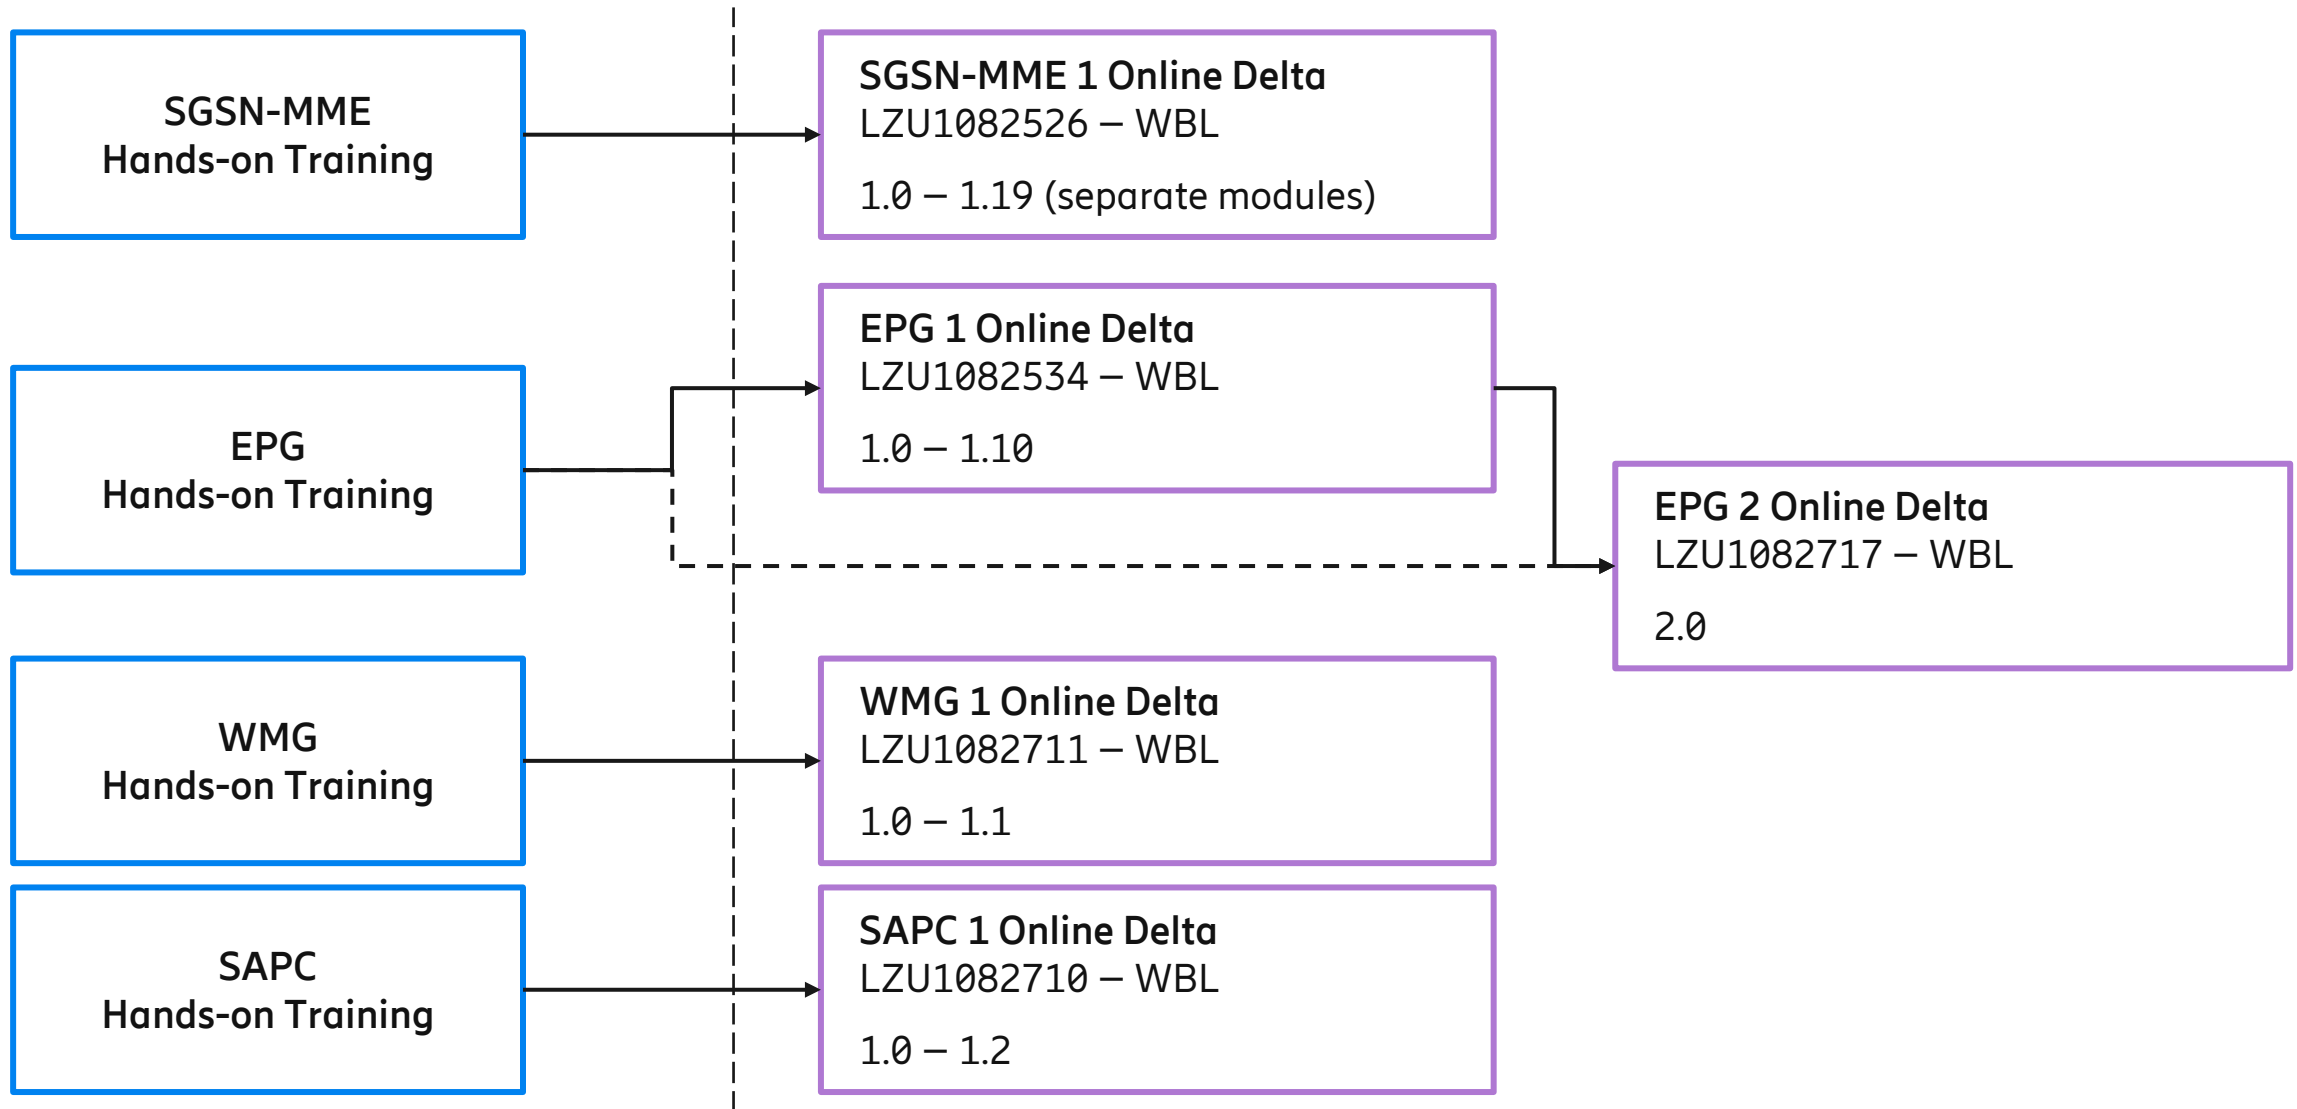

Operation, Configuration and Troubleshooting

* for virtual deployments

** in the case of Ericsson NFVI:

- Ericsson Cloud NFVI Overview R5, LZU1082720 – WBL
- Ericsson CEE System Administration R6.6, LZU1082536 – ILT
- Ericsson Hyperscale Datacenter System 8000 System Administration R2.7, LZU1082724 - ILT

Delta Training

Solution and AAT training

5G EPC/5G Core

Packet Core Network 2018 Learning Portfolio Summary

Fundamentals

Course Name	Number	Length	Service
EPC System Survey	LZU1087977	2 days	ILT
EPC Signaling	LZU1087580	2 days	ILT
vEPC Overview	LZU1082264	1 day	ILT

Packet Core Network 2018 Learning Portfolio Summary

Operation, Configuration and Troubleshooting

Course Name	Number	Length	Service
SGSN-MME 1 Administration	LZU1082498	4 days	ILT
SGSN-MME 1 Configuration and Troubleshooting	LZU1082501	5 days	ILT
EPG 1 Operation, Configuration and Troubleshooting	LZU1082499	4 days	ILT
EPG 2 Operation, Configuration and Troubleshooting	Blended	1 hour + 3 days	WBL+ ILT
WMG 1 Operation and Configuration	LZU1082553	3 days	ILT
SAPC 1 Operation, Configuration and Troubleshooting	LZU1082500	3 days	ILT
IPWorks 1 (Virtual) Operation and Maintenance for EPC	LZU1082428	2 days	ILT
IPWorks 2 Operation and Maintenance for EPC	LZU1082660	2 days	ILT
HSS-FE 1 Operation and Configuration for EPC and IoT	LZU1082584	2 days	ILT