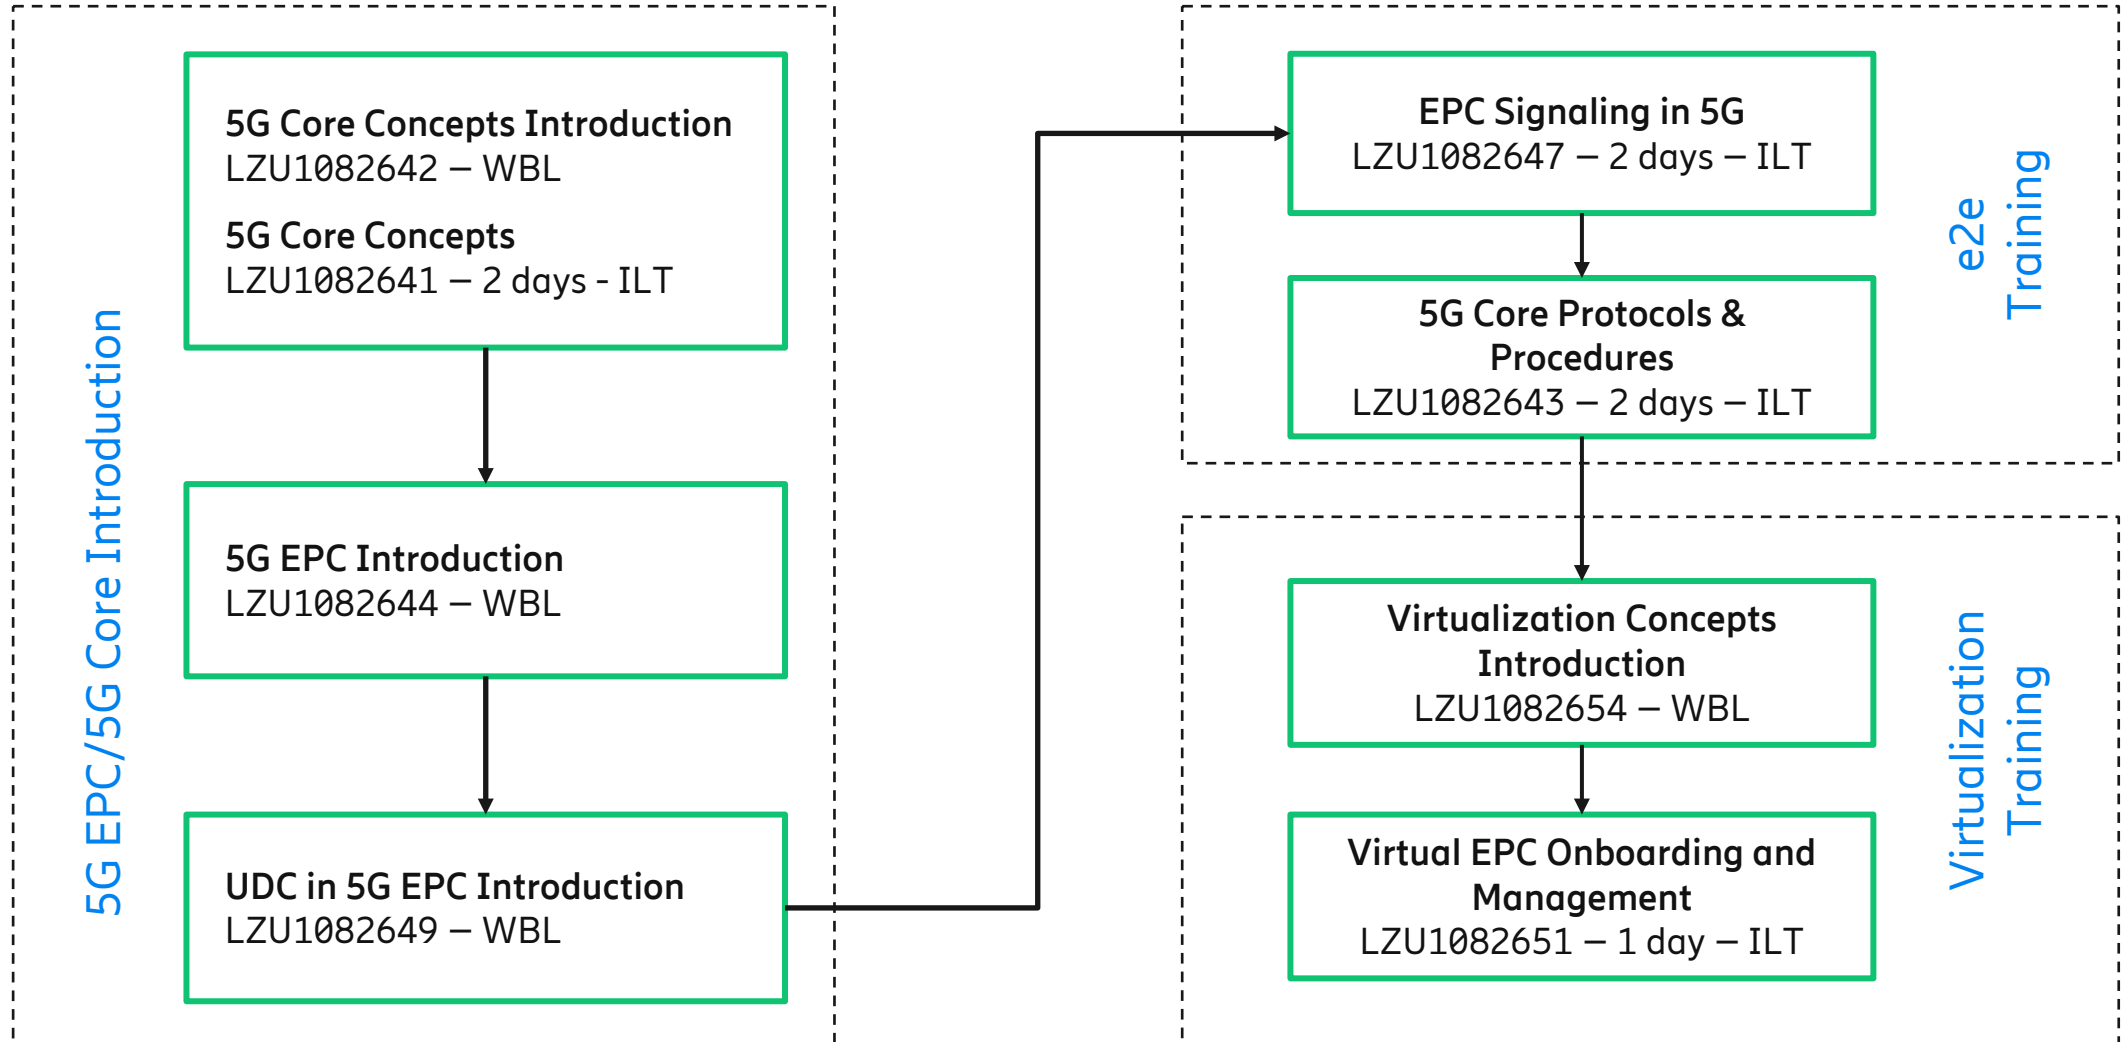

Operation, Configuration and Troubleshooting

* for virtual deployments

** in the case of Ericsson NFVI:

- Ericsson Cloud NFVI Overview R5, LZU1082720 – WBL
- Ericsson CEE System Administration R6.6, LZU1082536 – ILT
- Ericsson Hyperscale Datacenter System 8000 System Administration R2.7, LZU1082724 - ILT

Delta Training

Solution and AAT training

5G EPC/5G Core

Packet Core Network 2018 Learning Portfolio Summary

Fundamentals

Course Name	Number	Length	Service
EPC System Survey	LZU1087977	2 days	ILT
EPC Signaling	LZU1087580	2 days	ILT
vEPC Overview	LZU1082264	1 day	ILT

Packet Core Network 2018 Learning Portfolio Summary

Operation, Configuration and Troubleshooting

Course Name	Number	Length	Service
SGSN-MME 1 Administration	LZU1082498	4 days	ILT
SGSN-MME 1 Configuration and Troubleshooting	LZU1082501	5 days	ILT
EPG 1 Operation, Configuration and Troubleshooting	LZU1082499	4 days	ILT
EPG 2 Operation, Configuration and Troubleshooting	Blended	1 hour + 3 days	WBL+ ILT
WMG 1 Operation and Configuration	LZU1082553	3 days	ILT
SAPC 1 Operation, Configuration and Troubleshooting	LZU1082500	3 days	ILT
IPWorks 1 (Virtual) Operation and Maintenance for EPC	LZU1082428	2 days	ILT
IPWorks 2 Operation and Maintenance for EPC	LZU1082660	2 days	ILT
HSS-FE 1 Operation and Configuration for EPC and IoT	LZU1082584	2 days	ILT