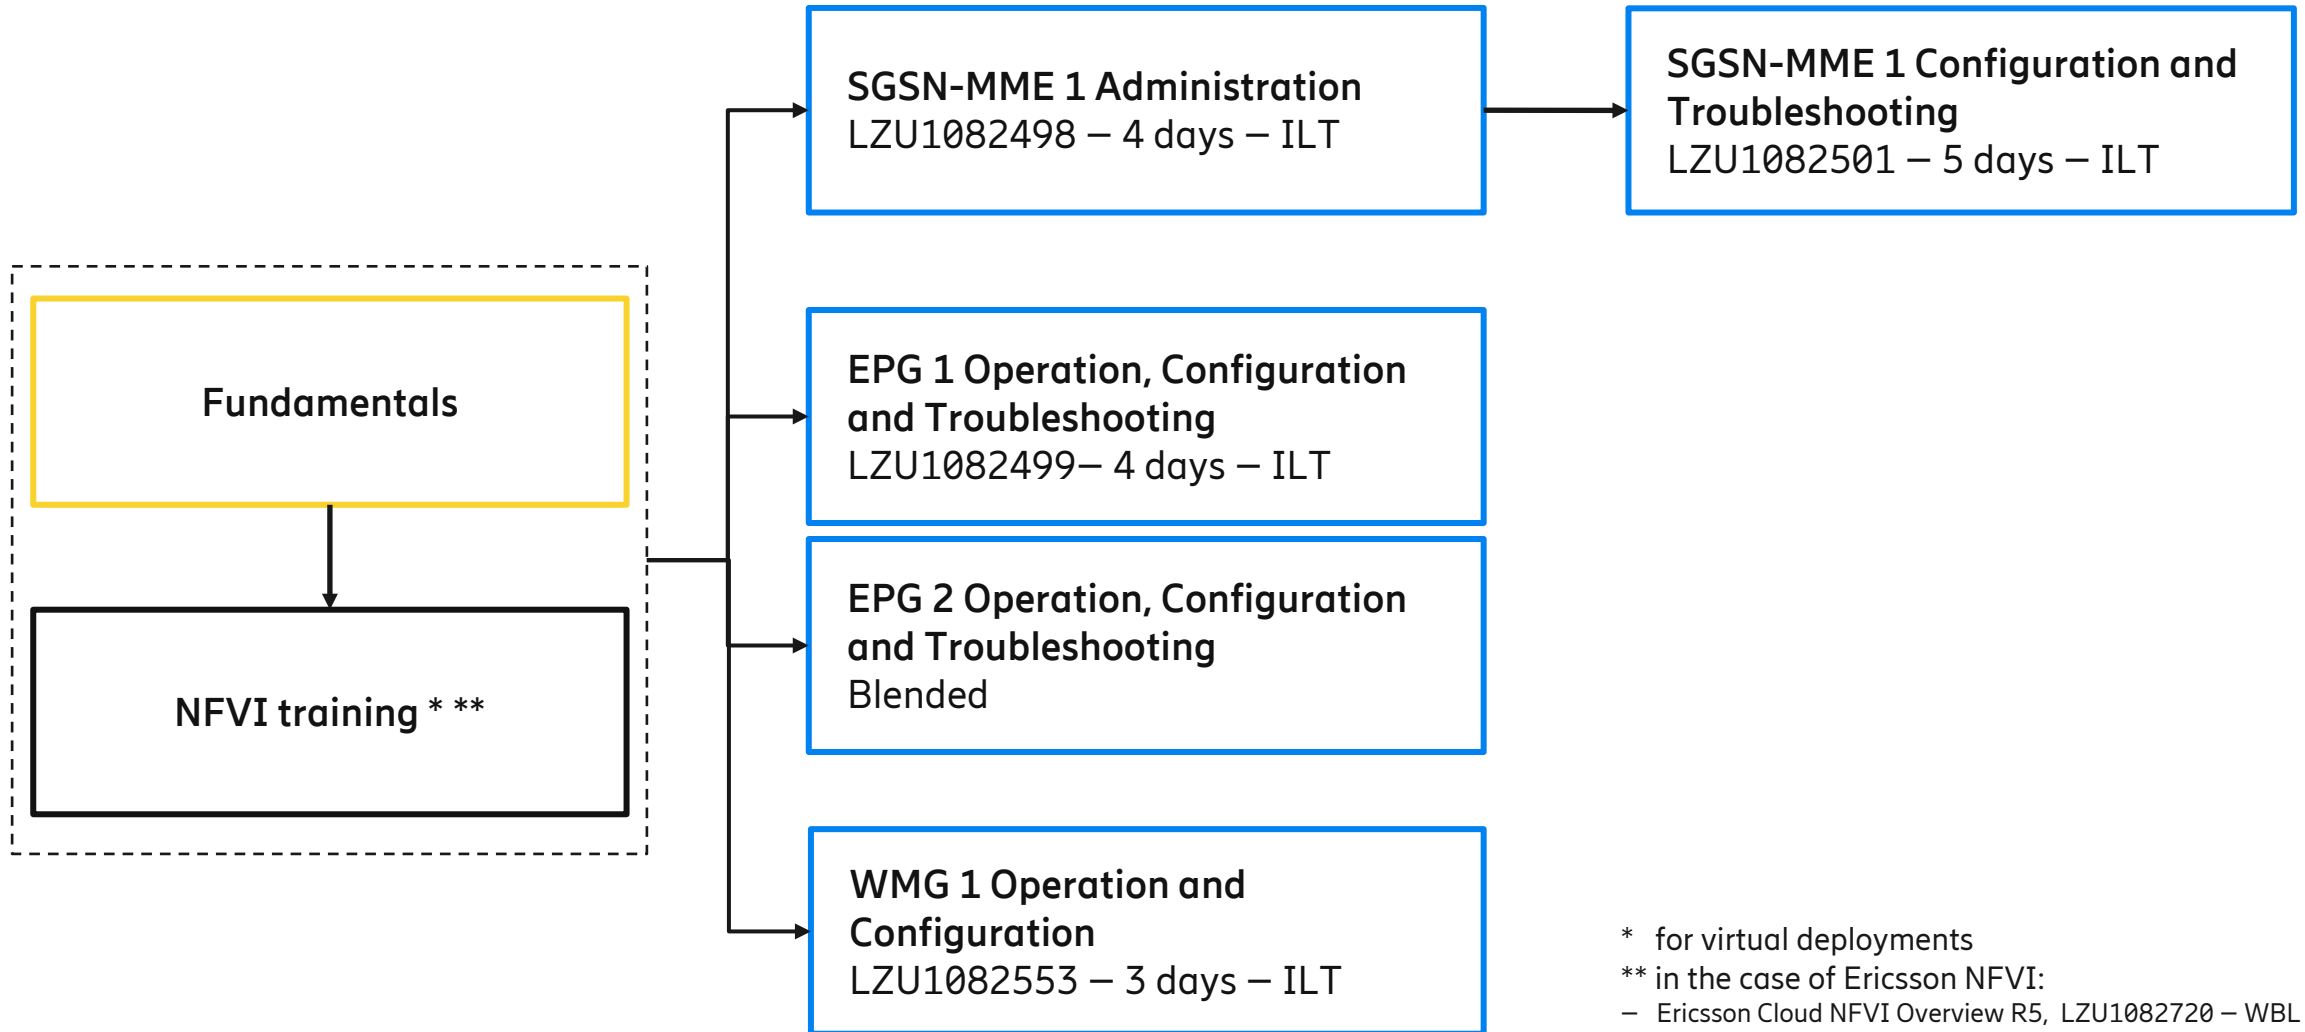

Packet Core Network 2018 Training Program

Learning Levels & Areas

Packet Core
Fundamentals

Operation,
Configuration and
Troubleshooting

Delta
Training

Solution
Training

5G EPC
5G Core

Fundamentals

Operation, Configuration and Troubleshooting

* for virtual deployments

** in the case of Ericsson NFVI:

- Ericsson Cloud NFVI Overview R5, LZU1082720 – WBL
- Ericsson CEE System Administration R6.6, LZU1082536 – ILT
- Ericsson Hyperscale Datacenter System 8000 System Administration R2.7, LZU1082724 - ILT