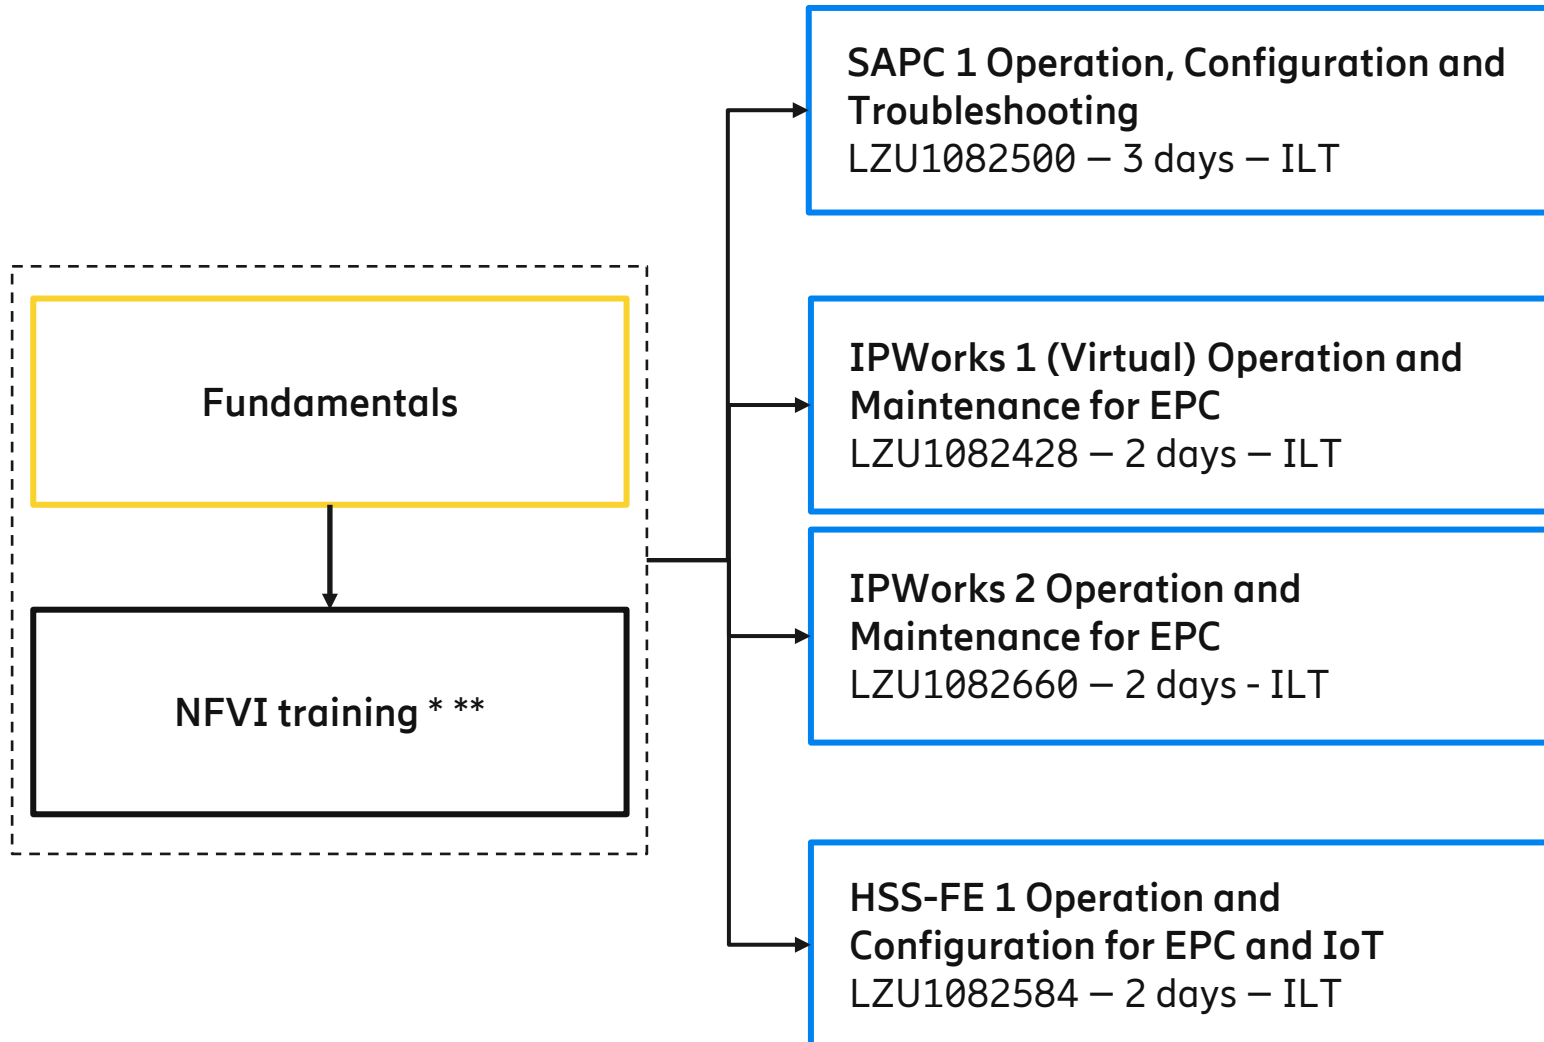

Packet Core Network 2018 Training Program

Learning Levels & Areas

Packet Core
Fundamentals

Operation,
Configuration and
Troubleshooting

Delta
Training

Solution
Training

5G EPC
5G Core

Fundamentals

Operation, Configuration and Troubleshooting

* for virtual deployments

** in the case of Ericsson NFVI:

- Ericsson Cloud NFVI Overview R5, LZU1082720 – WBL
- Ericsson CEE System Administration R6.6, LZU1082536 – ILT
- Ericsson Hyperscale Datacenter System 8000 System Administration R2.7, LZU1082724 - ILT

Delta Training

Solution and AAT training

5G EPC/5G Core

Packet Core Network 2018 Learning Portfolio Summary

Fundamentals

Course Name	Number	Length	Service
EPC System Survey	LZU1087977	2 days	ILT
EPC Signaling	LZU1087580	2 days	ILT
vEPC Overview	LZU1082264	1 day	ILT