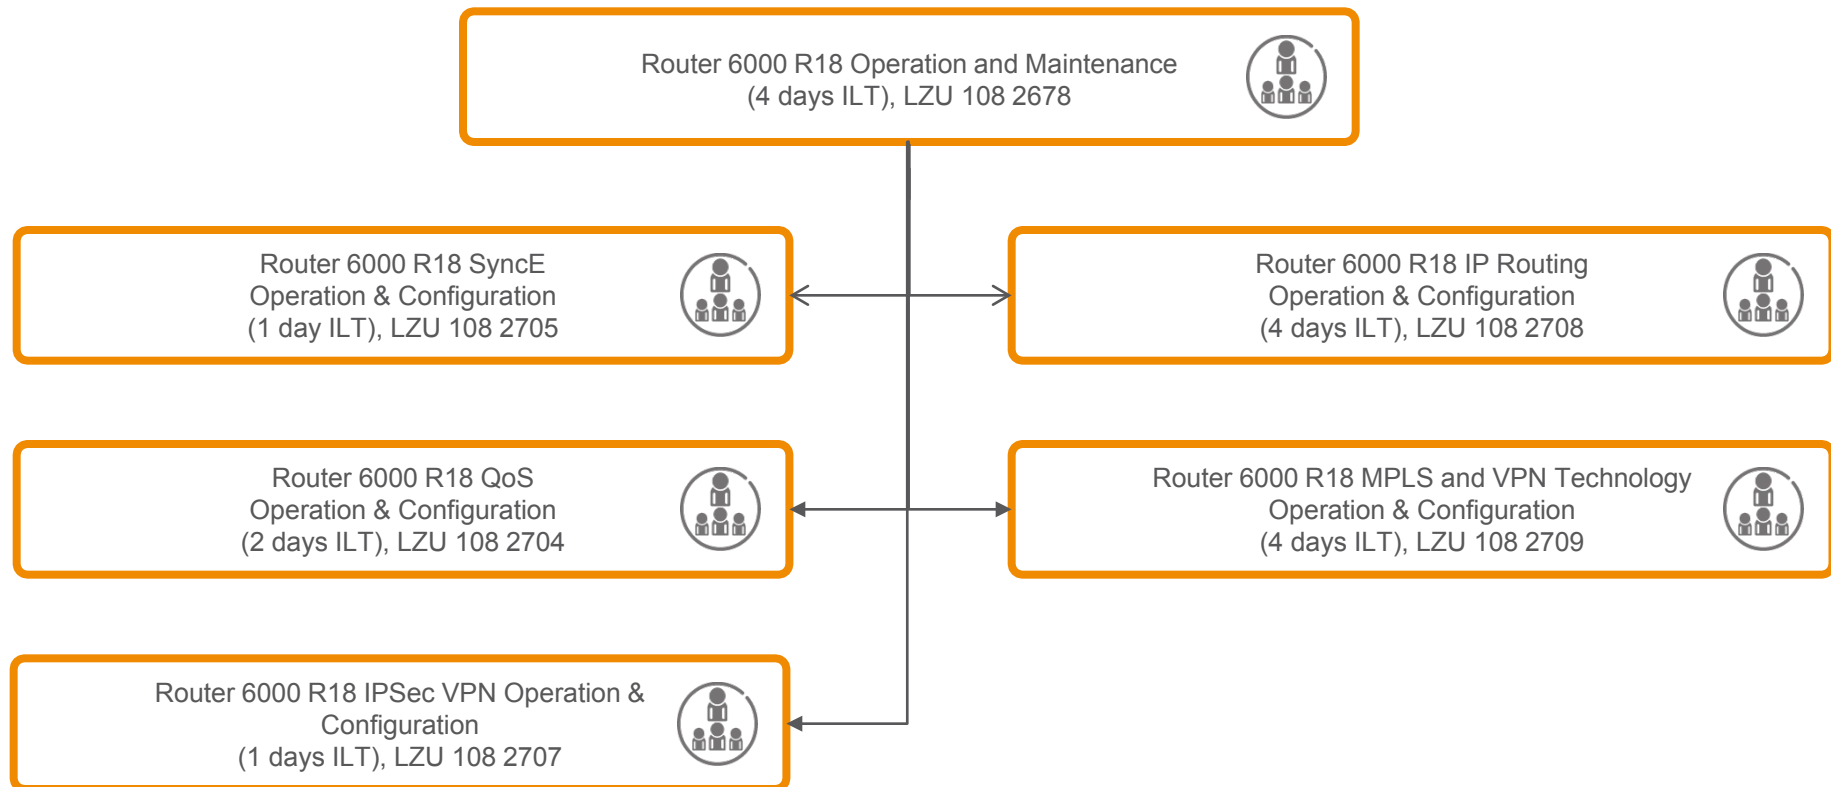

# Supported Service Delivery Methods

ICON

DELIVERY METHOD

INSTRUCTOR LED TRAINING (ILT)

# Operation and Maintenance Router 6000

**ERICSSON**