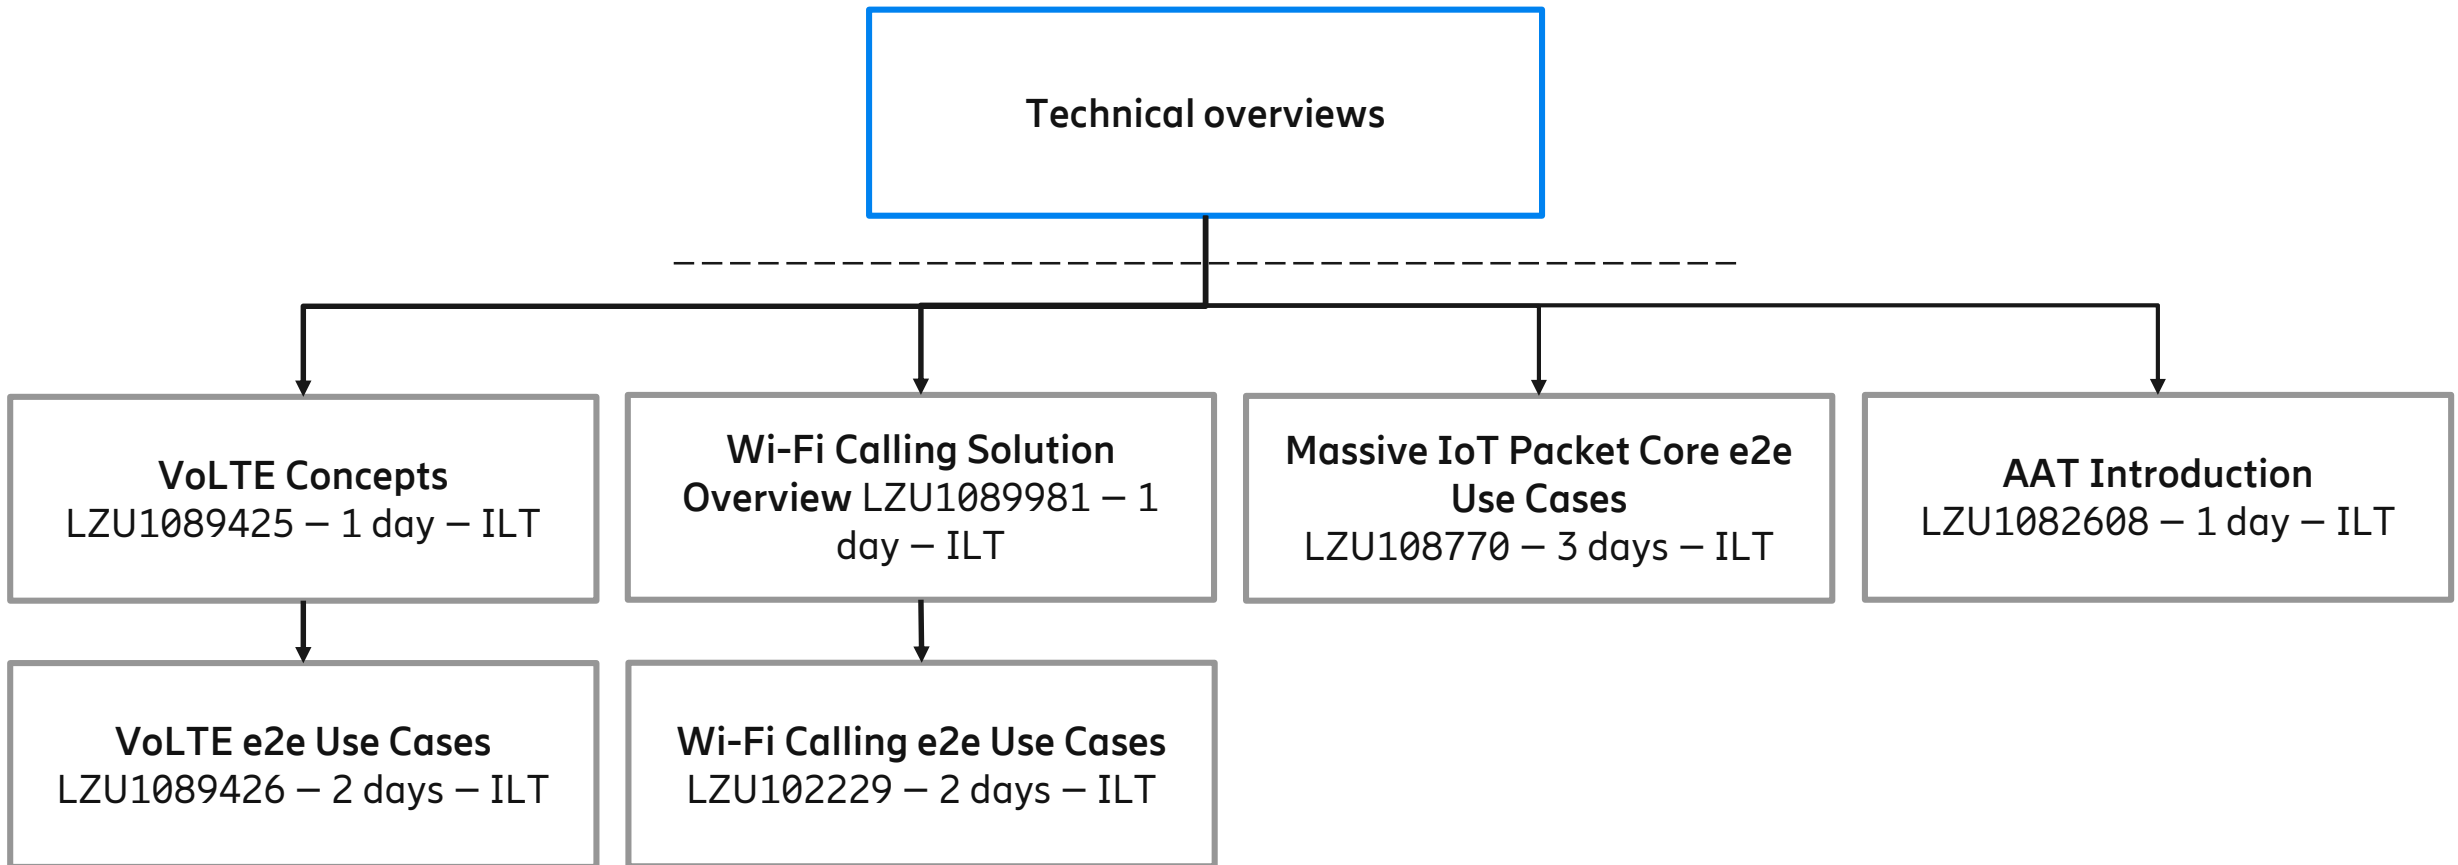

Packet Core Network 2019

Learning Levels & Areas

Fundamentals and
technical overviews

Operation and
configuration

Onboarding and
management

Solution specific
training

Fundamentals and technical overviews

Operation and configuration

Operation and configuration

* for virtual deployments

Onboarding and management

Solutions and AAT

Learning portfolio summary

Fundamentals and Technical Overviews

Course Name	Number	Length	Service
Cloud Packet Core Overview	LZU1082769	1,5 hours	WBL
EPC System Survey	LZU1087977	2 days	ILT
EPC Signaling in 4G/5G	LZU1082647	2 days	ILT
vEPC Overview	LZU1082264	1 day	ILT

Learning portfolio summary

Operation and configuration

Course Name	Number	Length	Service
SGSN-MME 1 Administration	LZU1082498	3+ days	BLD
SGSN-MME 1 Configuration	LZU1082792	4+ days	BLD
EPG 1 Operation, Configuration and Troubleshooting	LZU1082499	4 days	ILT
EPG 2 Operation and Configuration	LZU1082788	4+ days	BLD
WMG 1 Operation and Configuration	LZU1082553	3 days	ILT
SAPC 1 Operation, Configuration and Troubleshooting	LZU1082500	2+ days	BLD
IPWorks 1 (Virtual) Operation and Maintenance for EPC	LZU1082428	2 days	ILT
IPWorks 2 Operation and Maintenance for EPC	LZU1082660	2 days	ILT
HSS-FE 1 Operation and Configuration for EPC and IoT	LZU1082584	2 days	ILT

Learning portfolio summary

Onboarding and management and Solutions

Course Name	Number	Length	Method
VoLTE Concepts	LZU1089425	1 day	ILT
VoLTE e2e Use Cases	LZU1089426	2 days	ILT
Wi-Fi Calling Solution Overview	LZU1089981	1 day	ILT
Wi-Fi Calling e2e Use Cases	LZU1082229	2 days	ILT
Massive IoT Packet Core e2e Use Cases	LZU1082770	3 days	ILT
AAT Introduction	LZU1082608	1 day	ILT