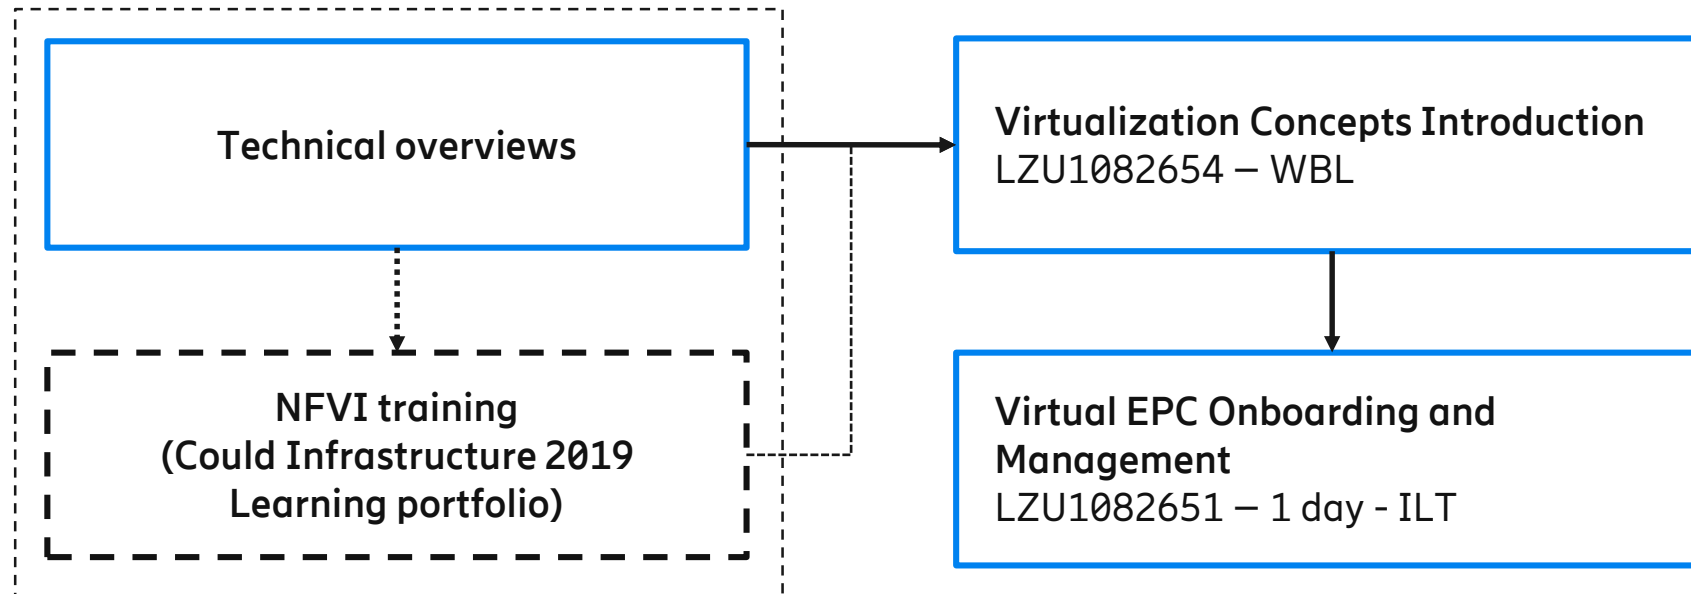

Packet Core Network 2019

Learning Levels & Areas

Fundamentals and
technical overviews

Operation and
configuration

Onboarding and
management

Solution specific
training

Fundamentals and technical overviews

Operation and configuration

Operation and configuration

* for virtual deployments

Onboarding and management

Solutions and AAT

Learning portfolio summary

Fundamentals and Technical Overviews

Course Name	Number	Length	Service
Cloud Packet Core Overview	LZU1082769	1,5 hours	WBL
EPC System Survey	LZU1087977	2 days	ILT
EPC Signaling in 4G/5G	LZU1082647	2 days	ILT
vEPC Overview	LZU1082264	1 day	ILT

Learning portfolio summary

Operation and configuration

Course Name	Number	Length	Service
SGSN-MME 1 Administration	LZU1082498	3+ days	BLD
SGSN-MME 1 Configuration	LZU1082792	4+ days	BLD
EPG 1 Operation, Configuration and Troubleshooting	LZU1082499	4 days	ILT
EPG 2 Operation and Configuration	LZU1082788	4+ days	BLD
WMG 1 Operation and Configuration	LZU1082553	3 days	ILT
SAPC 1 Operation, Configuration and Troubleshooting	LZU1082500	2+ days	BLD
IPWorks 1 (Virtual) Operation and Maintenance for EPC	LZU1082428	2 days	ILT
IPWorks 2 Operation and Maintenance for EPC	LZU1082660	2 days	ILT
HSS-FE 1 Operation and Configuration for EPC and IoT	LZU1082584	2 days	ILT