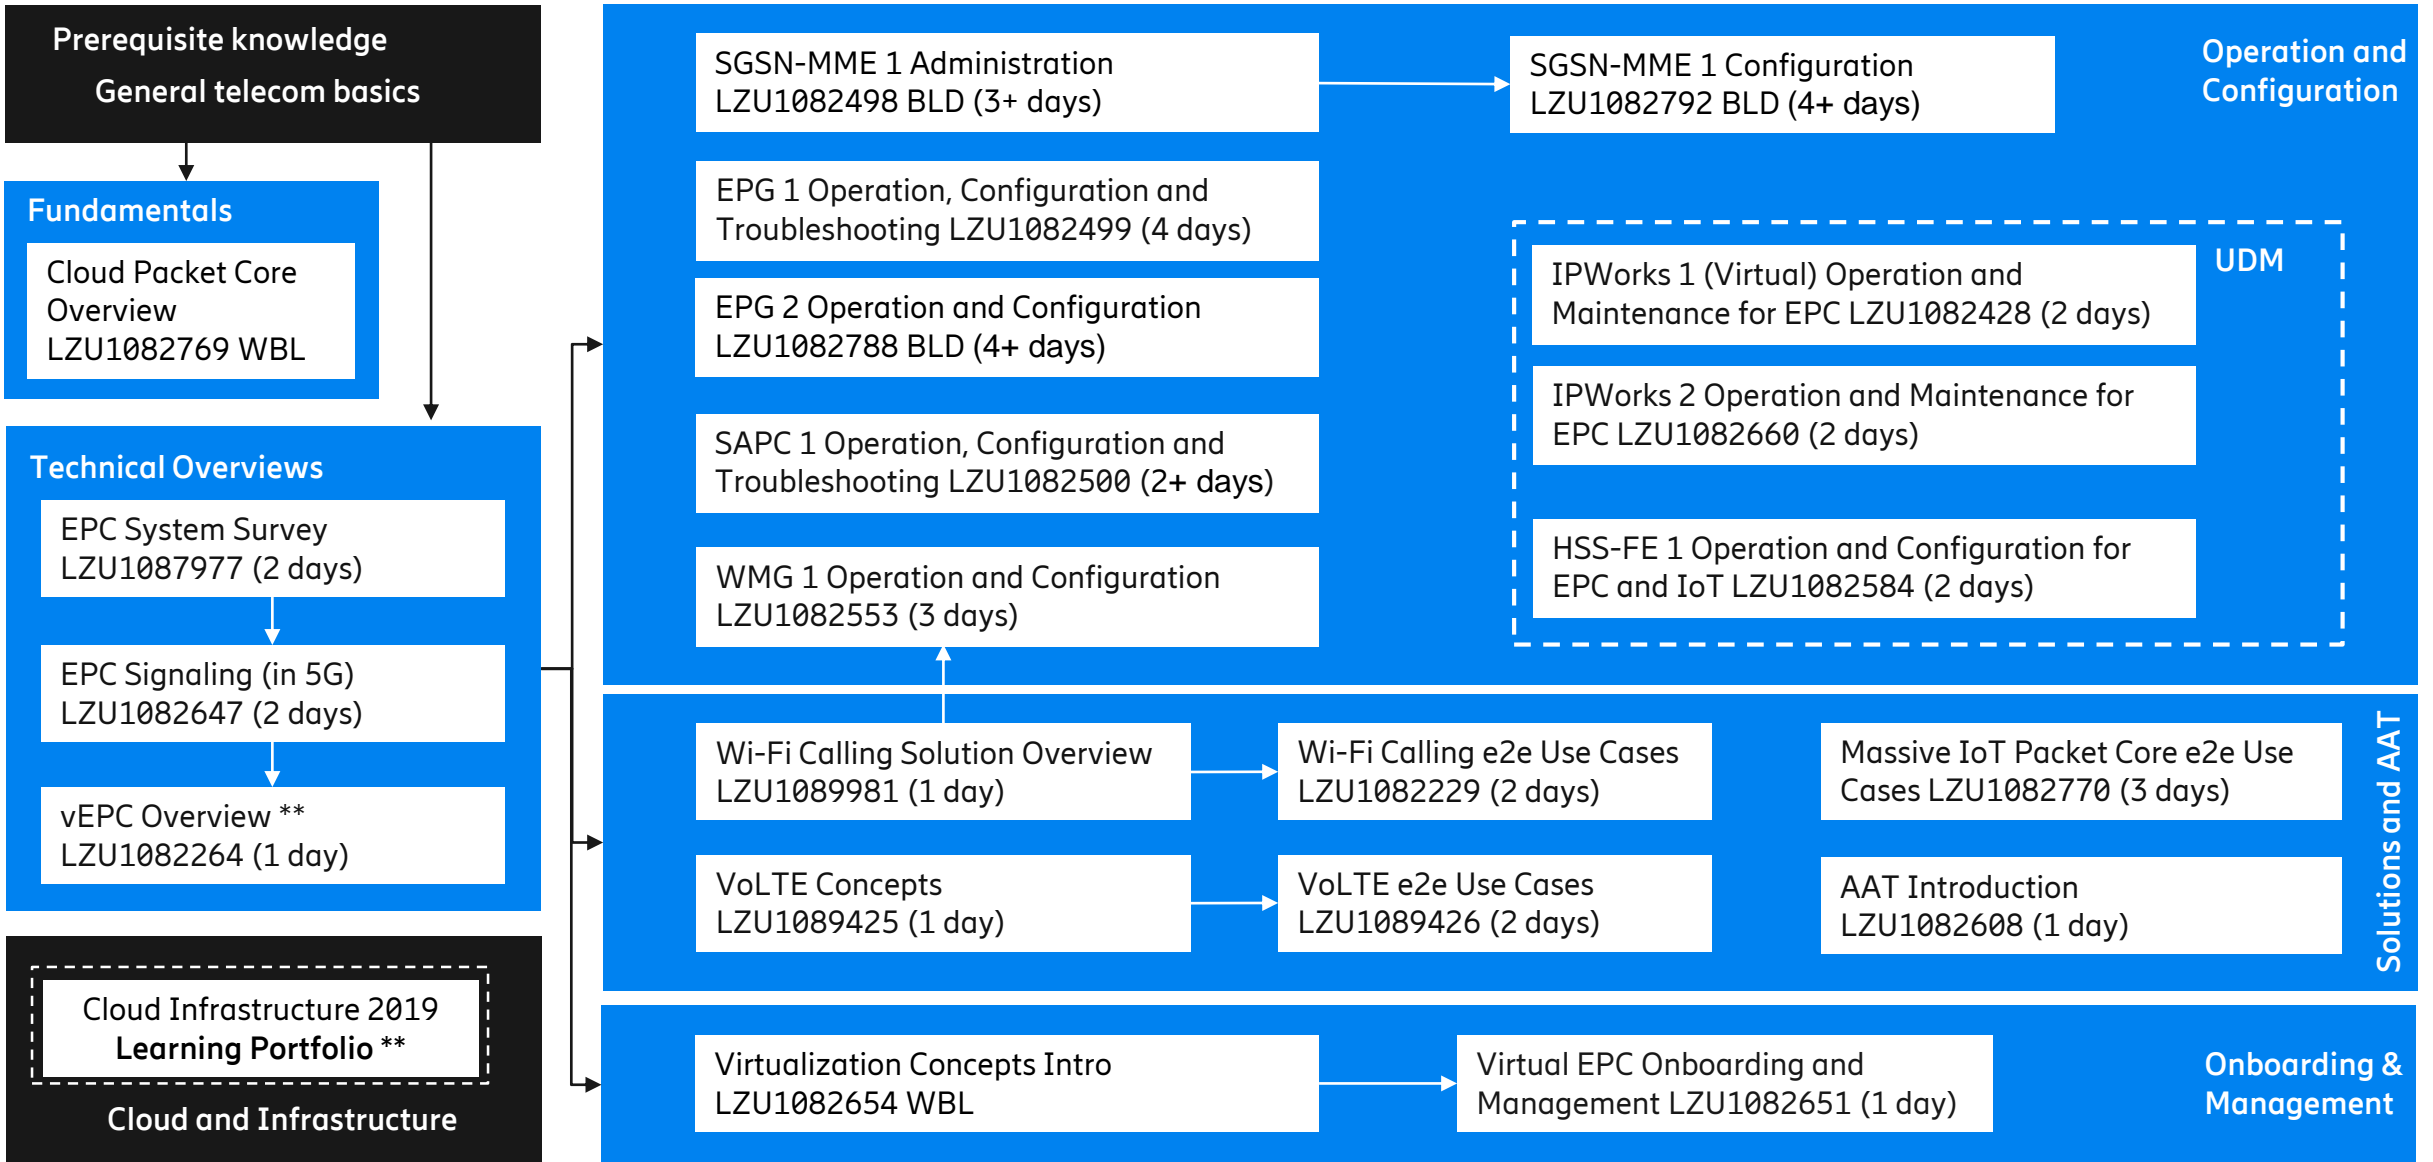

Example of Packet Core learning paths