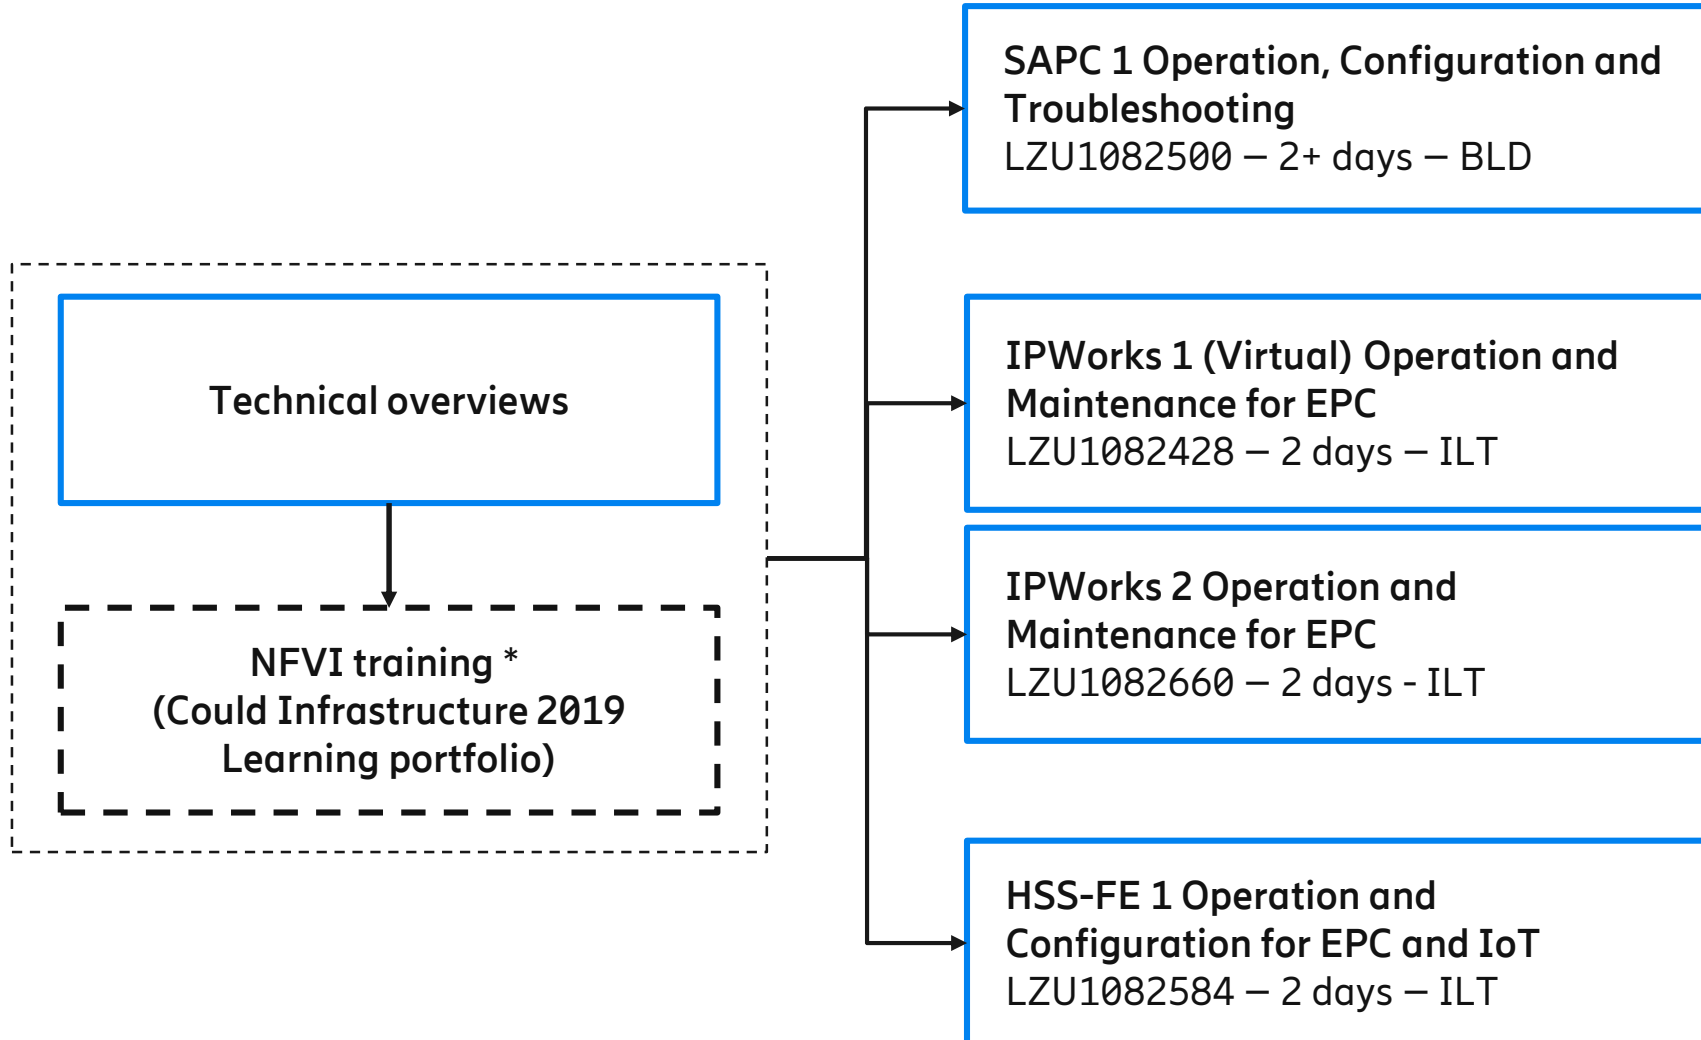

Packet Core Network 2019

Learning Levels & Areas

Fundamentals and
technical overviews

Operation and
configuration

Onboarding and
management

Solution specific
training

Fundamentals and technical overviews

Operation and configuration

Operation and configuration

* for virtual deployments

Onboarding and management

Solutions and AAT

Learning portfolio summary

Fundamentals and Technical Overviews

Course Name	Number	Length	Service
Cloud Packet Core Overview	LZU1082769	1,5 hours	WBL
EPC System Survey	LZU1087977	2 days	ILT
EPC Signaling in 4G/5G	LZU1082647	2 days	ILT
vEPC Overview	LZU1082264	1 day	ILT

Learning portfolio summary

Operation and configuration

Course Name	Number	Length	Service
SGSN-MME 1 Administration	LZU1082498	3+ days	BLD
SGSN-MME 1 Configuration	LZU1082792	4+ days	BLD
EPG 1 Operation, Configuration and Troubleshooting	LZU1082499	4 days	ILT
EPG 2 Operation and Configuration	LZU1082788	4+ days	BLD
WMG 1 Operation and Configuration	LZU1082553	3 days	ILT
SAPC 1 Operation, Configuration and Troubleshooting	LZU1082500	2+ days	BLD
IPWorks 1 (Virtual) Operation and Maintenance for EPC	LZU1082428	2 days	ILT
IPWorks 2 Operation and Maintenance for EPC	LZU1082660	2 days	ILT
HSS-FE 1 Operation and Configuration for EPC and IoT	LZU1082584	2 days	ILT