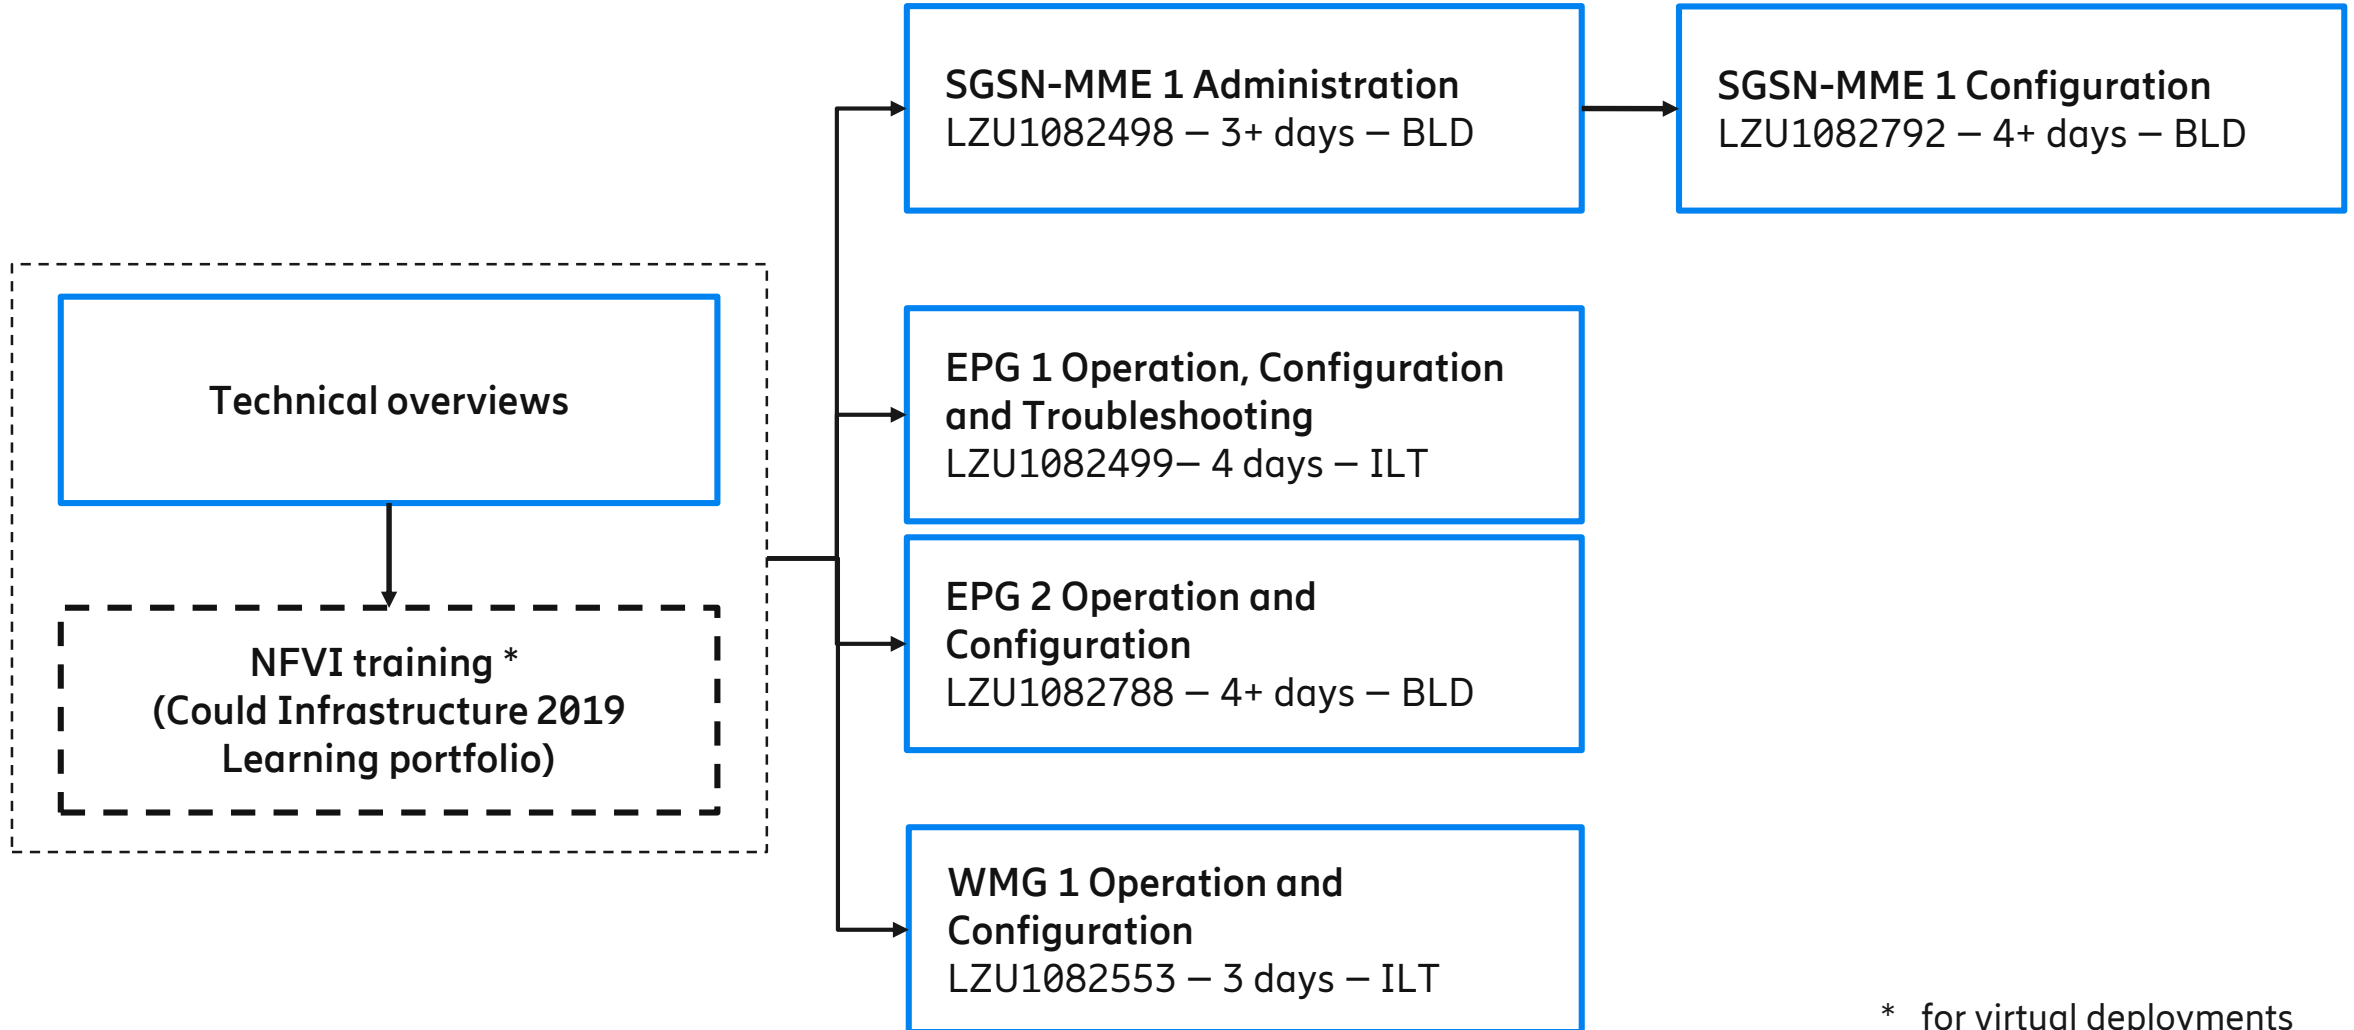

Packet Core Network 2019

Learning Levels & Areas

Fundamentals and
technical overviews

Operation and
configuration

Onboarding and
management

Solution specific
training

Fundamentals and technical overviews

Operation and configuration

Operation and configuration

* for virtual deployments

Onboarding and management

Solutions and AAT

Learning portfolio summary

Fundamentals and Technical Overviews

Course Name	Number	Length	Service
Cloud Packet Core Overview	LZU1082769	1,5 hours	WBL
EPC System Survey	LZU1087977	2 days	ILT
EPC Signaling in 4G/5G	LZU1082647	2 days	ILT
vEPC Overview	LZU1082264	1 day	ILT

Learning portfolio summary

Operation and configuration

Course Name	Number	Length	Service
SGSN-MME 1 Administration	LZU1082498	3+ days	BLD
SGSN-MME 1 Configuration	LZU1082792	4+ days	BLD
EPG 1 Operation, Configuration and Troubleshooting	LZU1082499	4 days	ILT
EPG 2 Operation and Configuration	LZU1082788	4+ days	BLD
WMG 1 Operation and Configuration	LZU1082553	3 days	ILT
SAPC 1 Operation, Configuration and Troubleshooting	LZU1082500	2+ days	BLD
IPWorks 1 (Virtual) Operation and Maintenance for EPC	LZU1082428	2 days	ILT
IPWorks 2 Operation and Maintenance for EPC	LZU1082660	2 days	ILT
HSS-FE 1 Operation and Configuration for EPC and IoT	LZU1082584	2 days	ILT