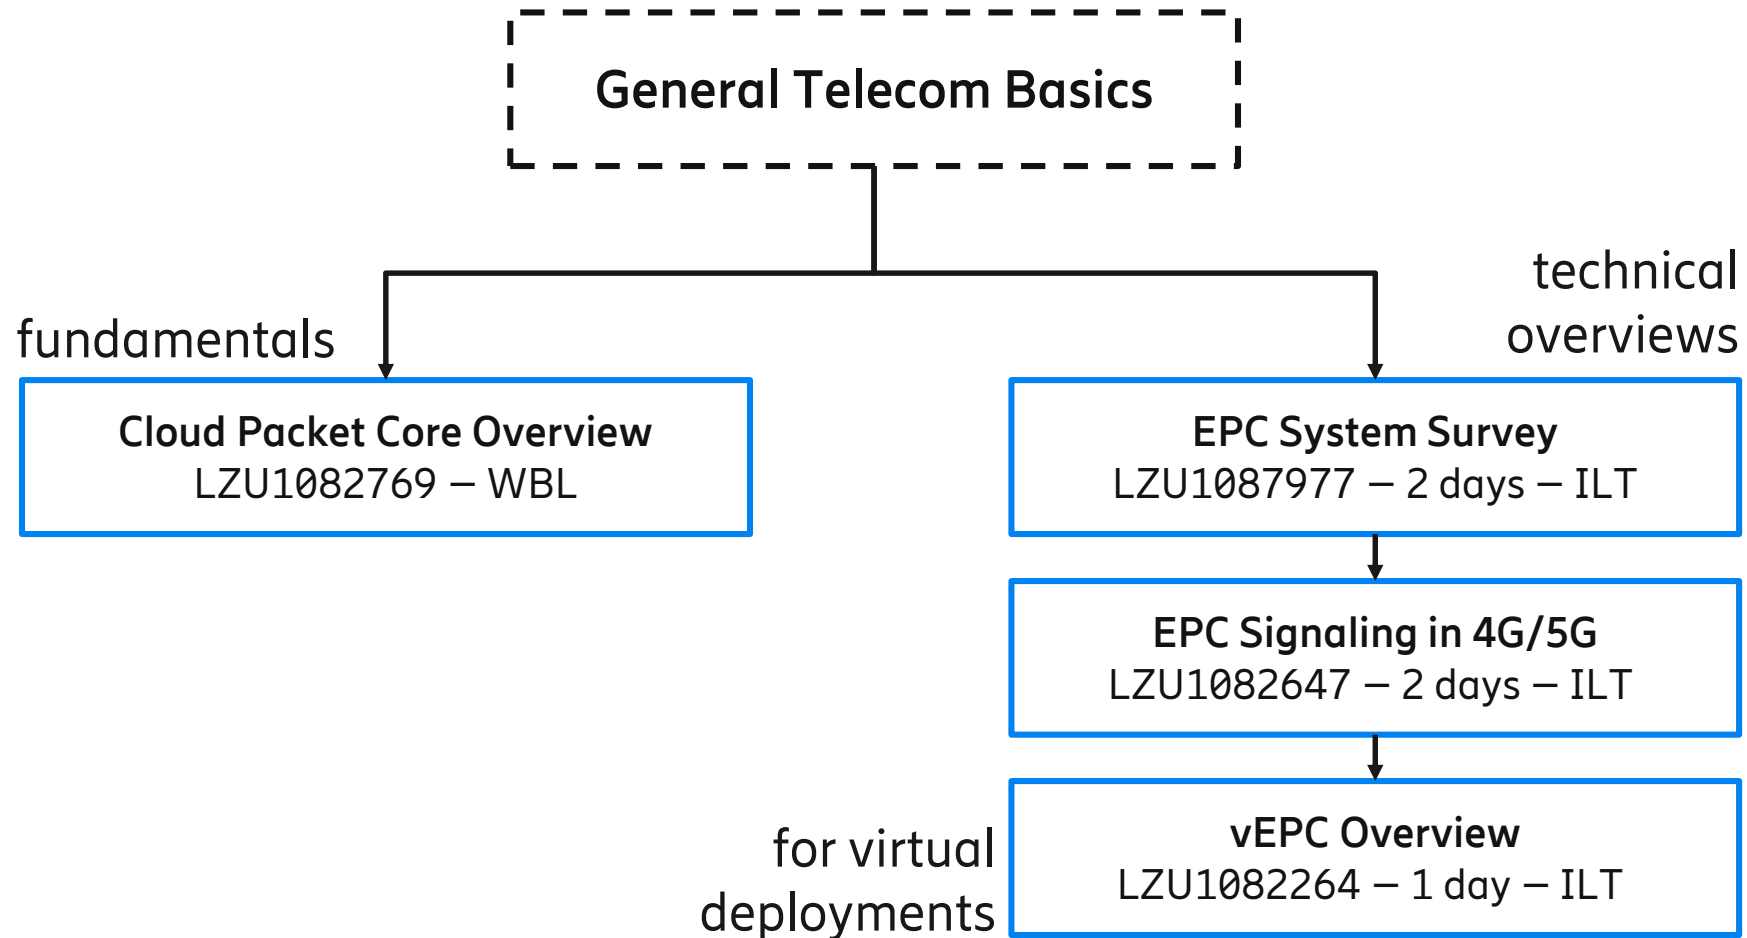

Packet Core Network 2019

Learning Levels & Areas

Fundamentals and
technical overviews

Operation and
configuration

Onboarding and
management

Solution specific
training

Fundamentals and technical overviews

Operation and configuration

Operation and configuration

* for virtual deployments

Onboarding and management

Solutions and AAT

Learning portfolio summary

Fundamentals and Technical Overviews

Course Name	Number	Length	Service
Cloud Packet Core Overview	LZU1082769	1,5 hours	WBL
EPC System Survey	LZU1087977	2 days	ILT
EPC Signaling in 4G/5G	LZU1082647	2 days	ILT
vEPC Overview	LZU1082264	1 day	ILT

Learning portfolio summary

Operation and configuration

Course Name	Number	Length	Service
SGSN-MME 1 Administration	LZU1082498	3+ days	BLD
SGSN-MME 1 Configuration	LZU1082792	4+ days	BLD
EPG 1 Operation, Configuration and Troubleshooting	LZU1082499	4 days	ILT
EPG 2 Operation and Configuration	LZU1082788	4+ days	BLD
WMG 1 Operation and Configuration	LZU1082553	3 days	ILT
SAPC 1 Operation, Configuration and Troubleshooting	LZU1082500	2+ days	BLD
IPWorks 1 (Virtual) Operation and Maintenance for EPC	LZU1082428	2 days	ILT
IPWorks 2 Operation and Maintenance for EPC	LZU1082660	2 days	ILT
HSS-FE 1 Operation and Configuration for EPC and IoT	LZU1082584	2 days	ILT