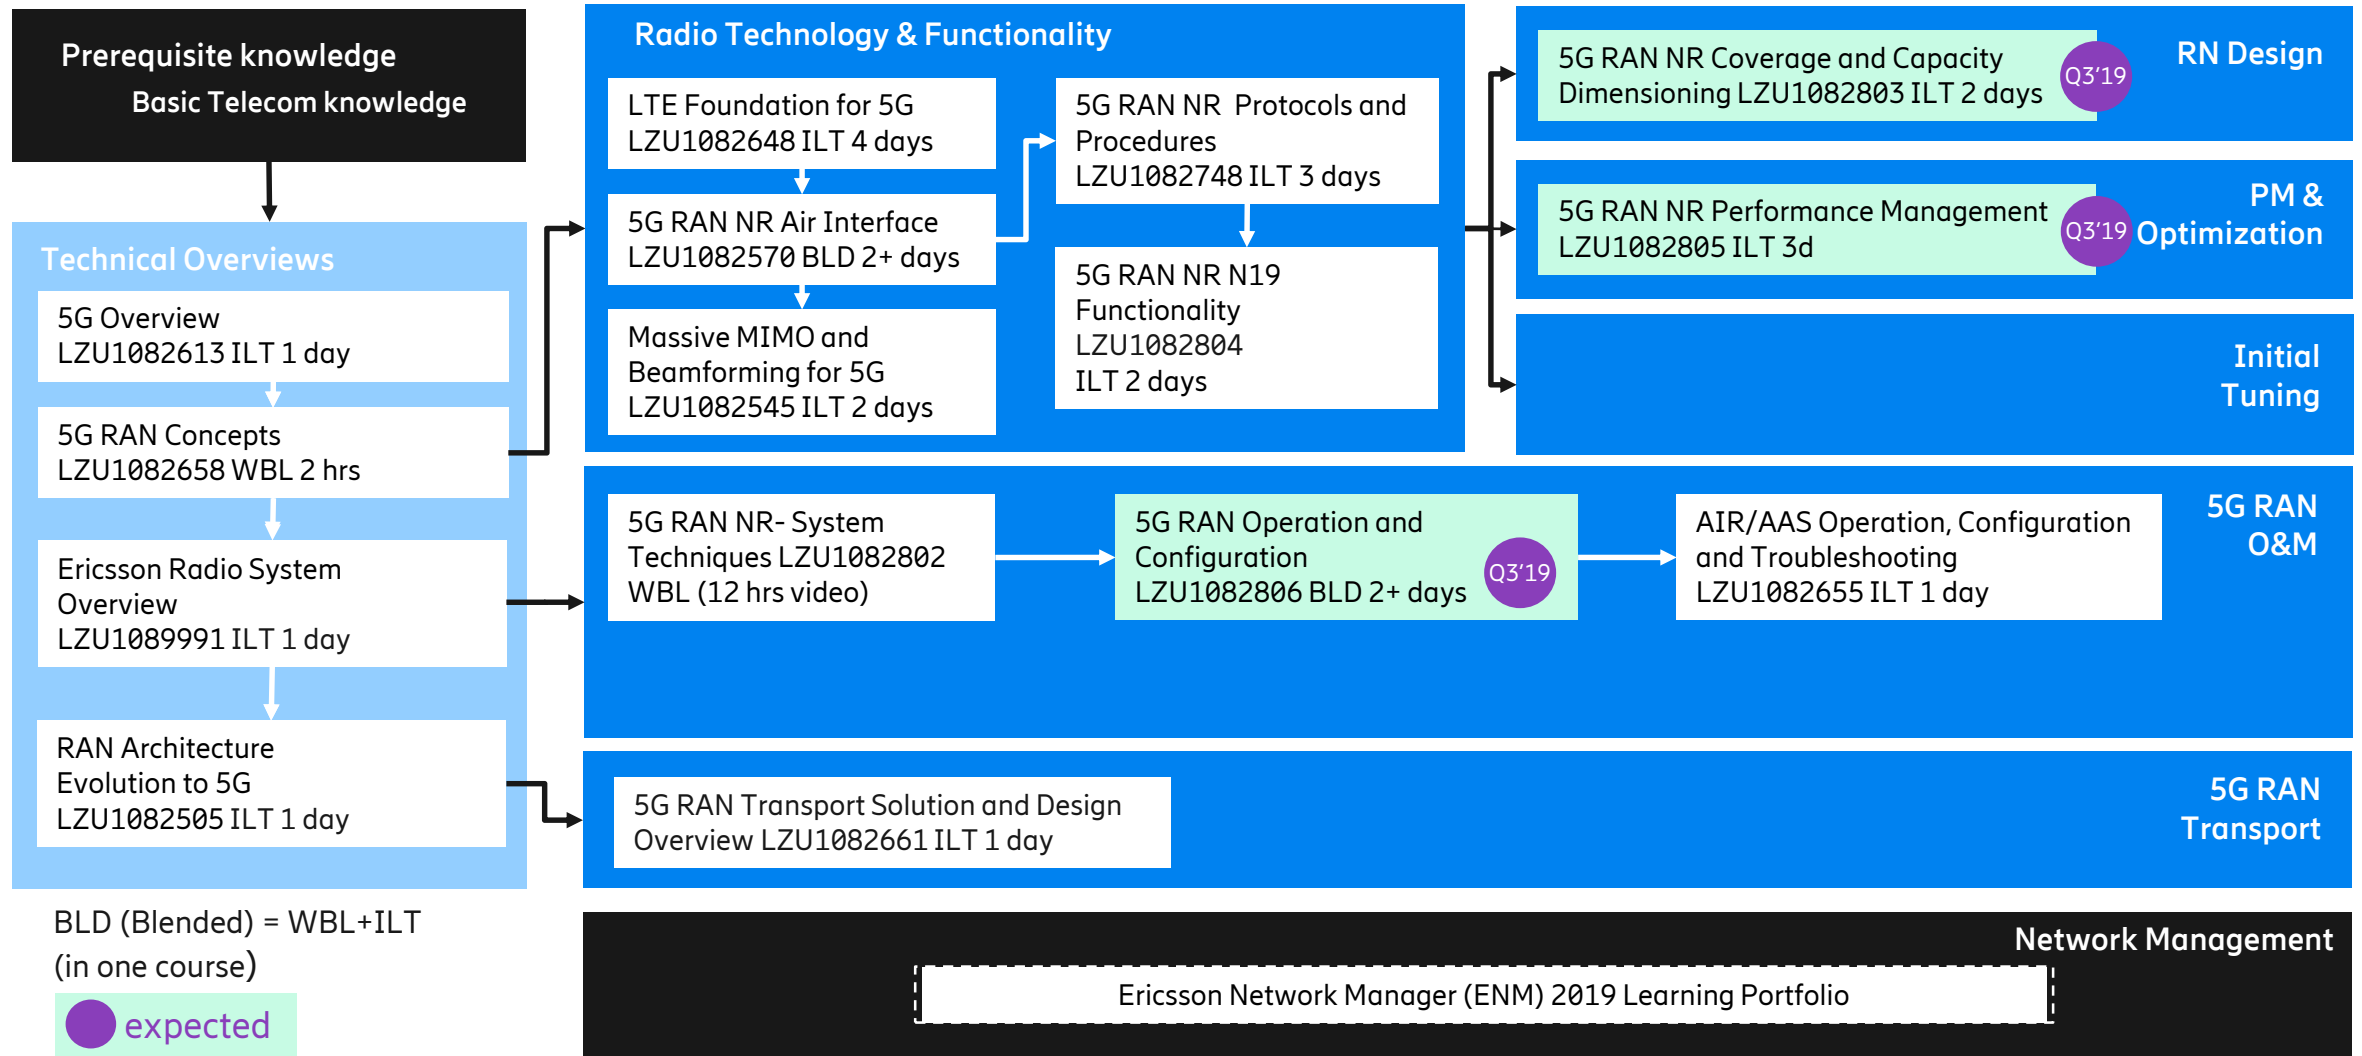

NR Radio Access Network 2019 Training Program

5G RAN/NR - learning paths

List of courses

NR RAN Technical Overviews

Course Name	Course Identity	Length	Method
5G Overview	LZU1082613	1 day	ILT
5G RAN Concepts	LZU1082658	2 hours	WBL
Ericsson Radio System Overview	LZU1089991	1 day	ILT
RAN Architecture Evolution to 5G	LZU1082505	1 day	ILT

List of courses

NR RAN Technology

Course Name	Course Identity	Length	Method
LTE Foundation for 5G	LZU1082648	4 days	ILT
Massive MIMO and Beamforming for 5G	LZU1082545	2 days	ILT
5G RAN NR Air Interface	LZU1082750	2+ days	BLD
5G RAN NR Protocols and Procedures	LZU1082748	3 days	ILT
5G RAN NR N19 Functionality	LZU1082804	2 days	ILT
5G RAN NR Coverage and Capacity Dimensioning	LZU1082803	2 days	ILT
5G RAN NR Performance Management	LZU1082805	3 days	ILT
5G RAN NR – System Techniques	LZU1082802	12 hours	WBL
5G RAN Operation and Configuration	LZU1082766	2+ days	BLD
AIR/AAS Operation, Configuration and Troubleshooting	LZU1082655	1 day	ILT
5G RAN Transport Solution and Design Overview	LZU1082661	1 day	ILT

NR RAN – Associated Training Programs

LTE Radio Access Network 2018/2019

NR RAN is very likely implemented together with LTE RAN, e.g. in a Non-Stand-Alone (NSA) mode

LTE Radio Access Network
Training Program

5G Core 2019 and/or Packet Core Network 2018/2019

NR RAN is connected to the Core network (5G EPC or 5G Core)

5G Core and/or Packet Core Network
Training Program

ericsson.com/ourportfolio/services/learning-services