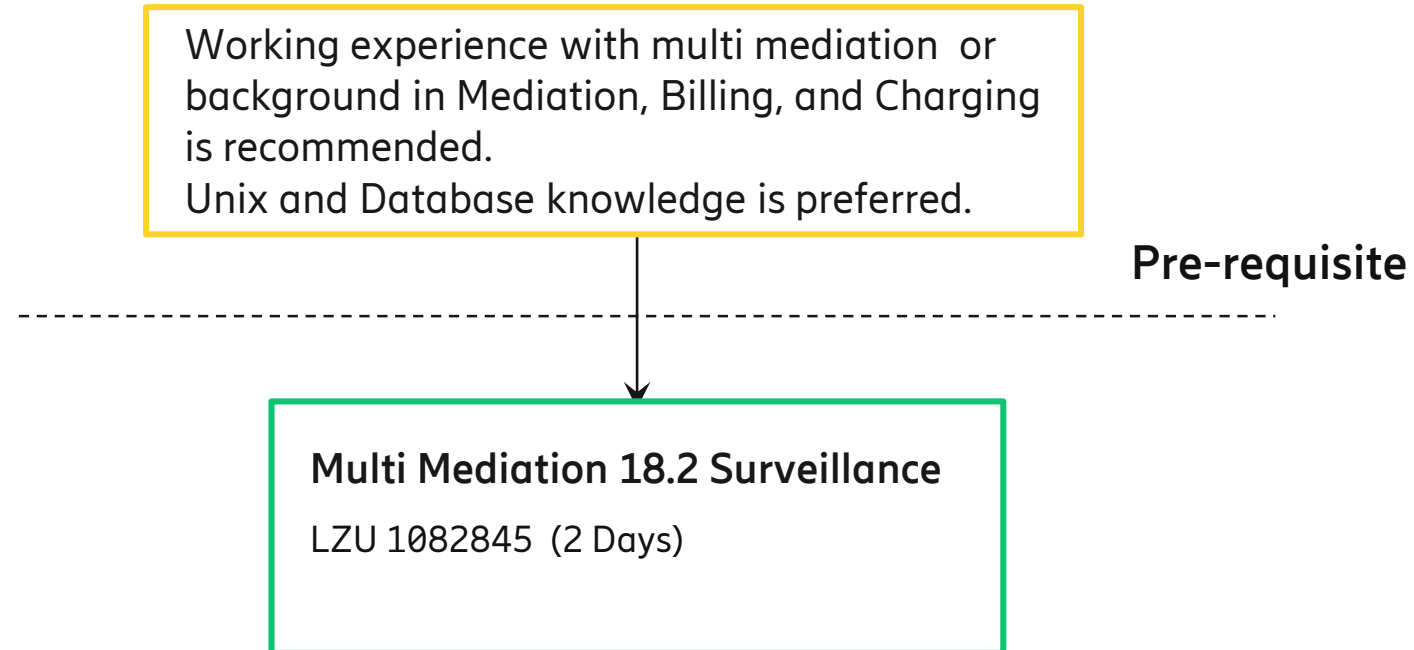

Multi Mediation Fundamentals