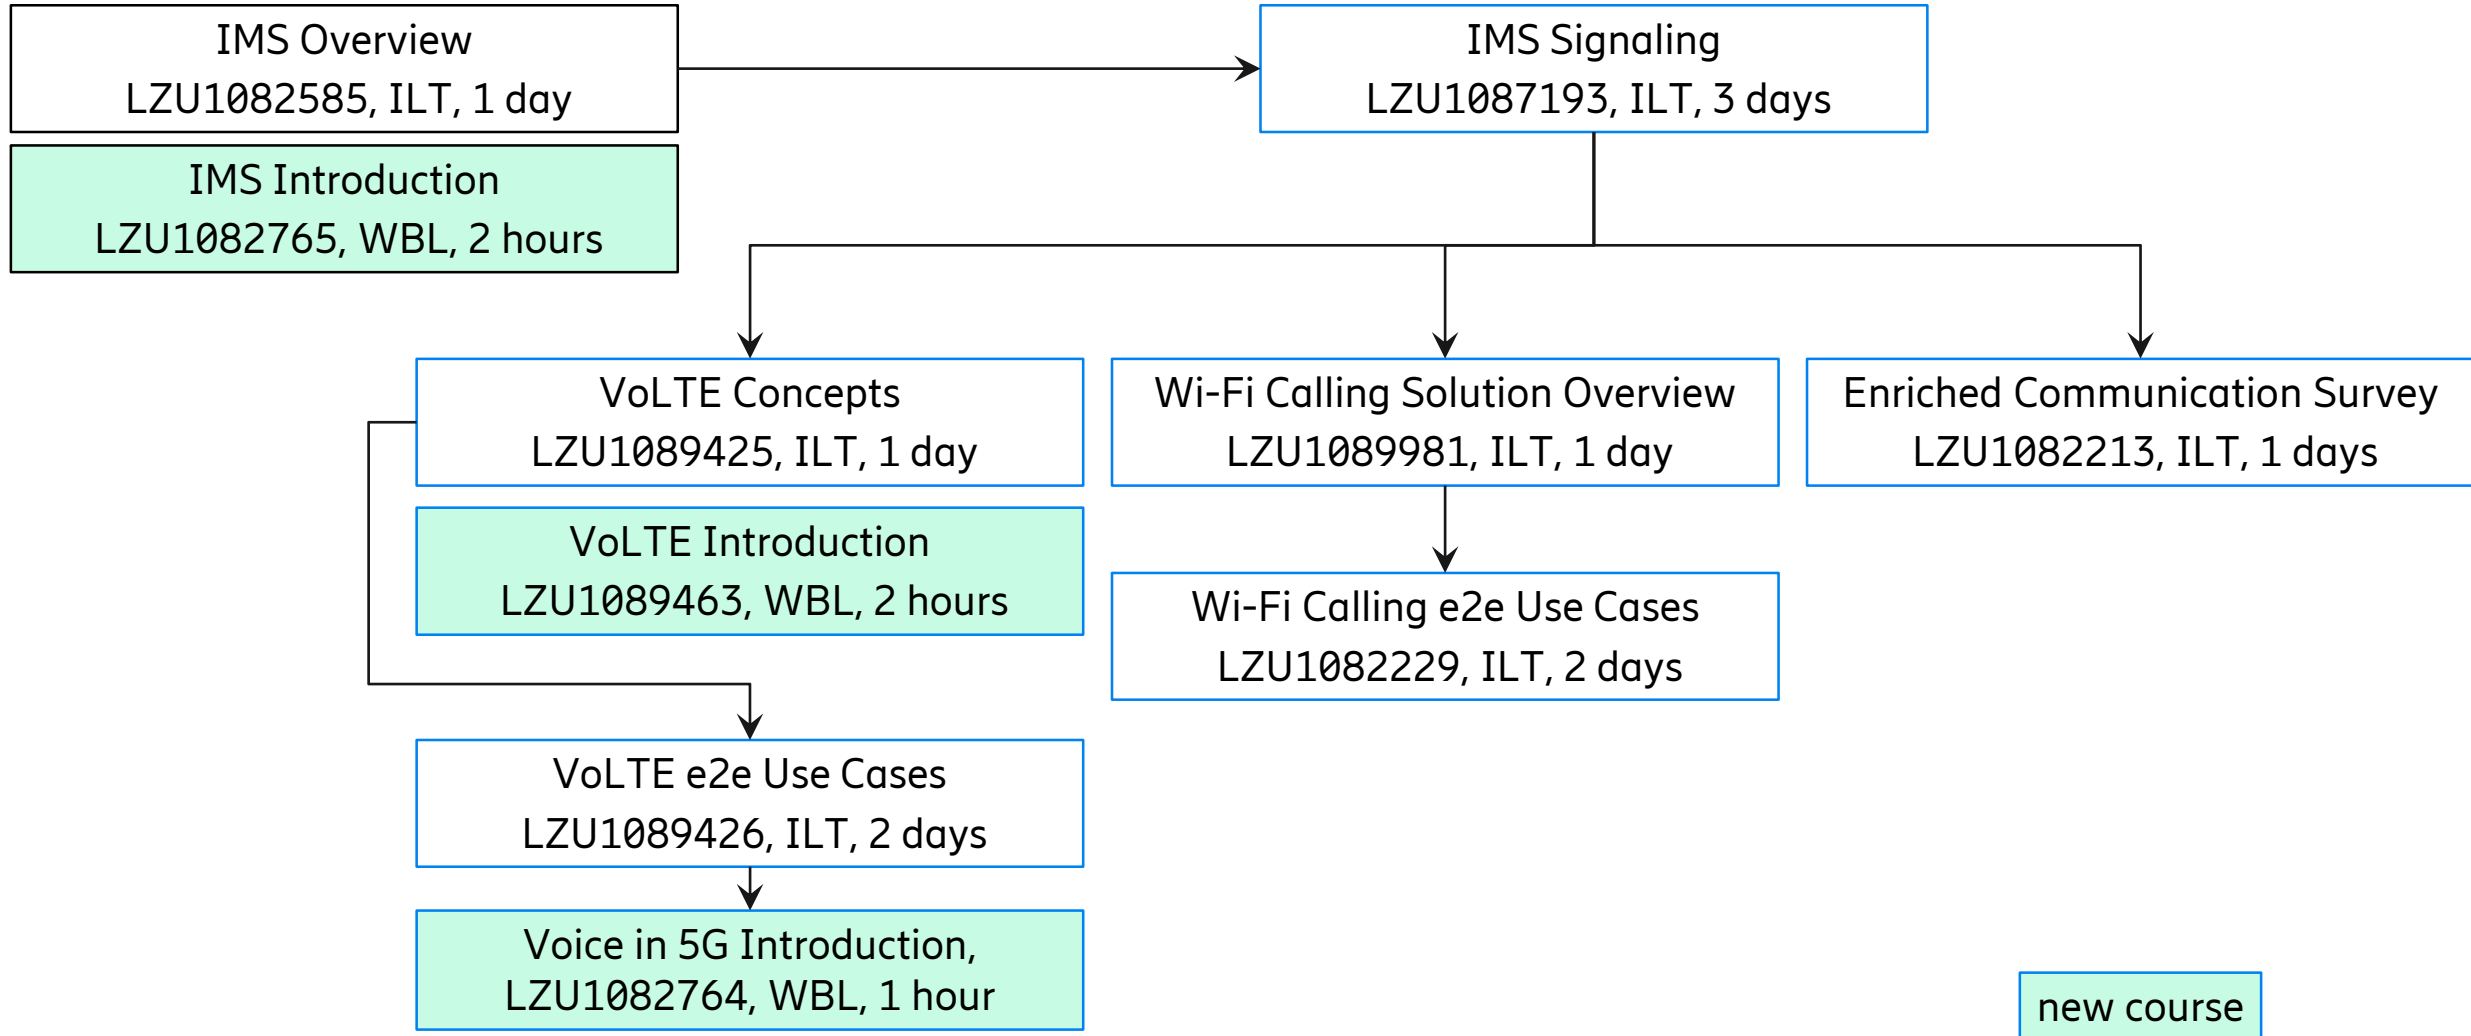

VoLTE and IMS Training Programs

VoLTE solution and IMS logical architecture

Learning levels

Fundamentals

Technical Overviews

Infrastructure

Operation and Configuration

Advanced training

Fundamentals and technical overviews

Infrastructure

Operation and configuration and Advanced training

vCSCF 1 Operation and Configuration LZU1082451, BLD, 2+ days		vSBC 1 Operation and Configuration LZU1082515, ILT, 5 days		vMRF 1 Operation and Configuration LZU1082589, ILT, 2 days		IMS
vAFG 2 Operation and Maintenance LZU1082800, ILT, 2 days		vSBC 2 Operation and Configuration LZU1082762, BLD, 5+ days				
HSS-FE 1 Operation and Configuration for VoLTE LZU1082587, ILT, 3 days			IPWorks 2 Operation and Maintenance for IMS LZU1082659, ILT, 2 days			UDM
SAPC 1 Operation, Configuration and Troubleshooting LZU1082500, BLD, 3+ days		Policy	vDSC 1 Operation and Configuration LZU1082574, ILT, 4 days			Signaling
vMTAS 1 Operation and Configuration LZU1082455, BLD, 2+ days		vEMe training (available on request)				Application training