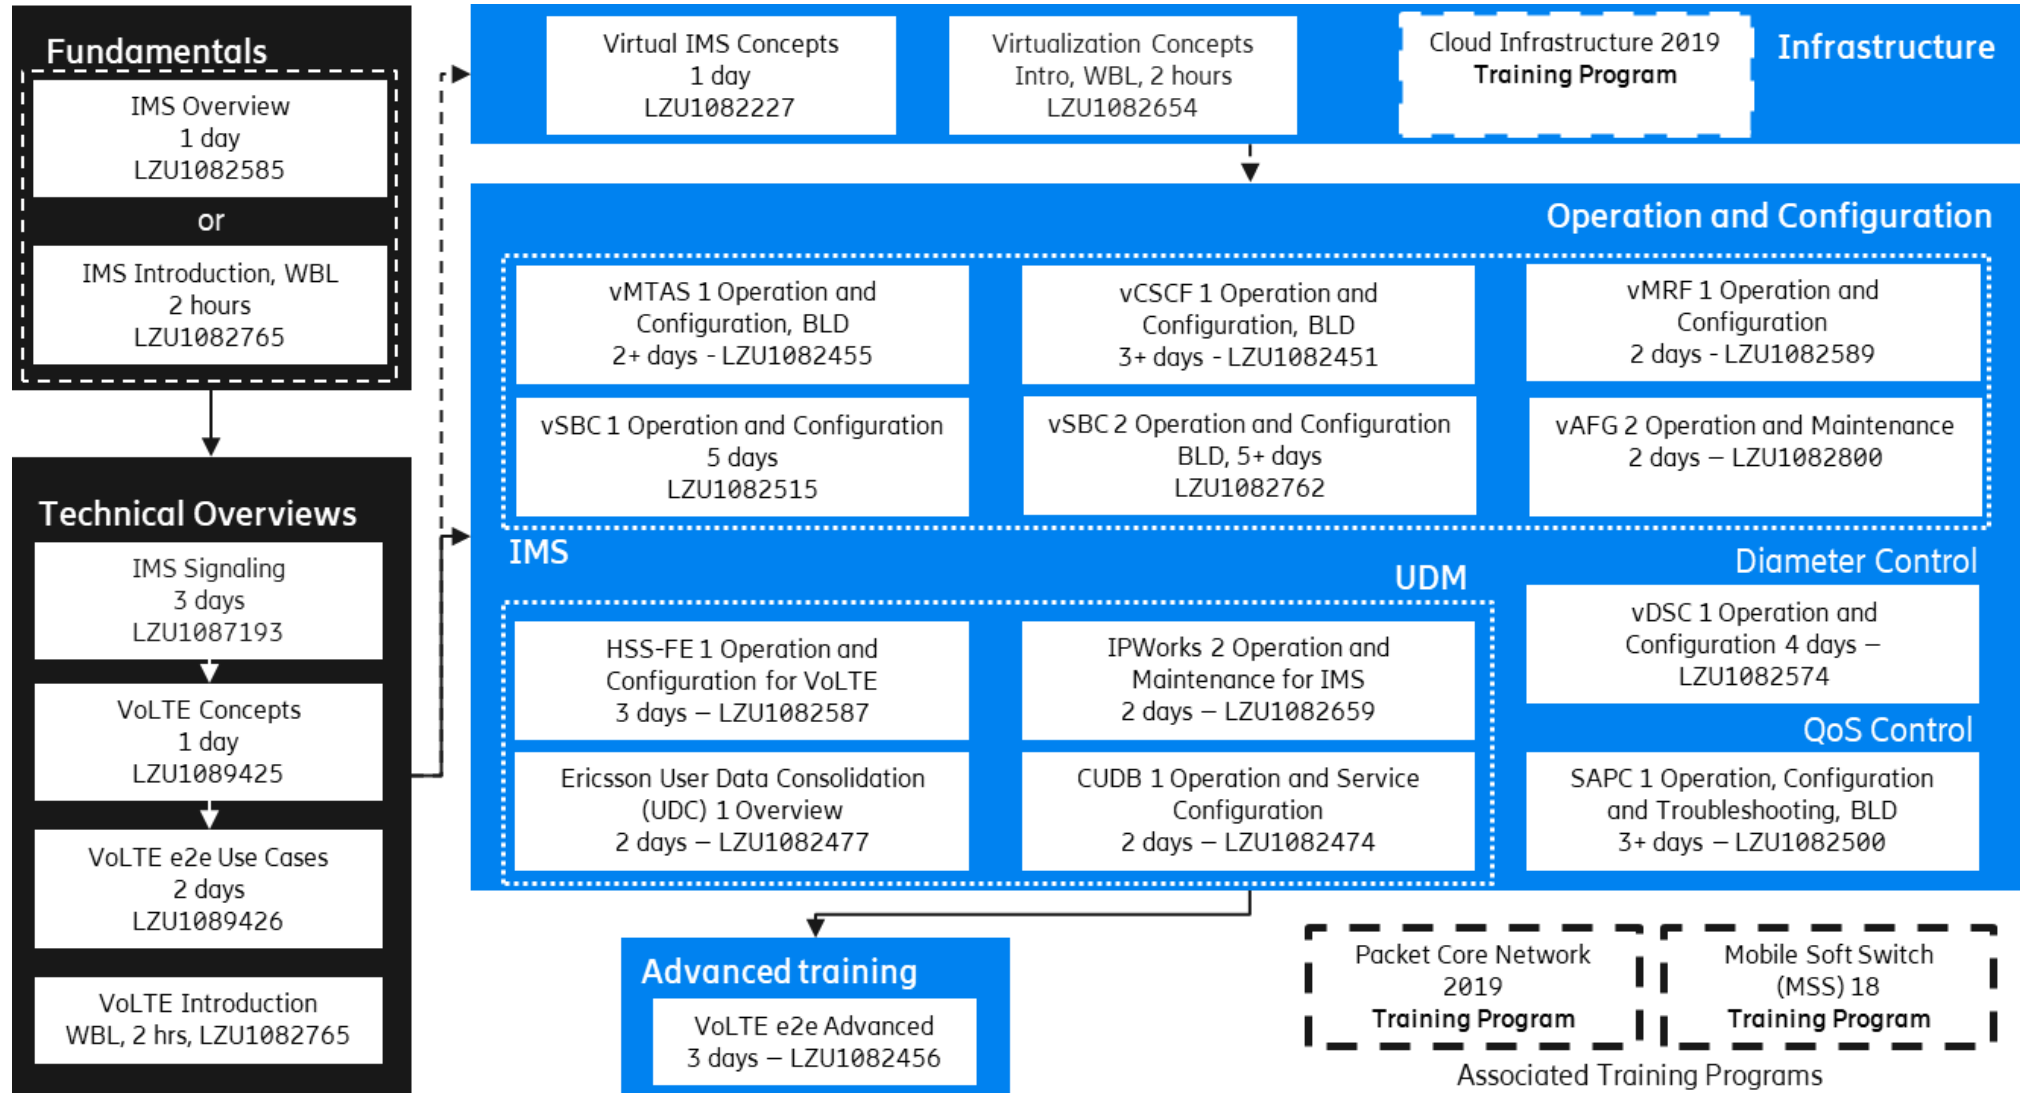

5G Core – Associated Training Programs

Mobile Soft Switch (MSS) 18

This training program covers VoLTE implementation in MSS/vMSS including SRVCC and ICS.

Mobile Soft Switch (MSS) 18
Training Program

Packet Core Network 2019

This training program covers virtual Packet Core network, network functions as well as VoLTE, WiFi Calling and IoT implementation in the Packet Core.

Packet Core Network 2019
Training Program

User Data Consolidation (UDC) 1

This training program covers UDC network functions such as CUDB, HSS, HLR, EIR, SAPC, IPWorks, MNP, UPG.

User Data Consolidation (UDC) 1
Training Program

Cloud Infrastructure 2019

This training program covers Cloud and NFVI courses for the infrastructure to be used by the WoIMS VNFs.

Cloud Infrastructure 2019
Training Program

Example of VoLTE learning flow

Example of Wi-Fi Calling learning flow

Example of Voice in 5G learning flow

Example of Enriched Communication learning flow

ericsson.com/ourportfolio/services/learning-services