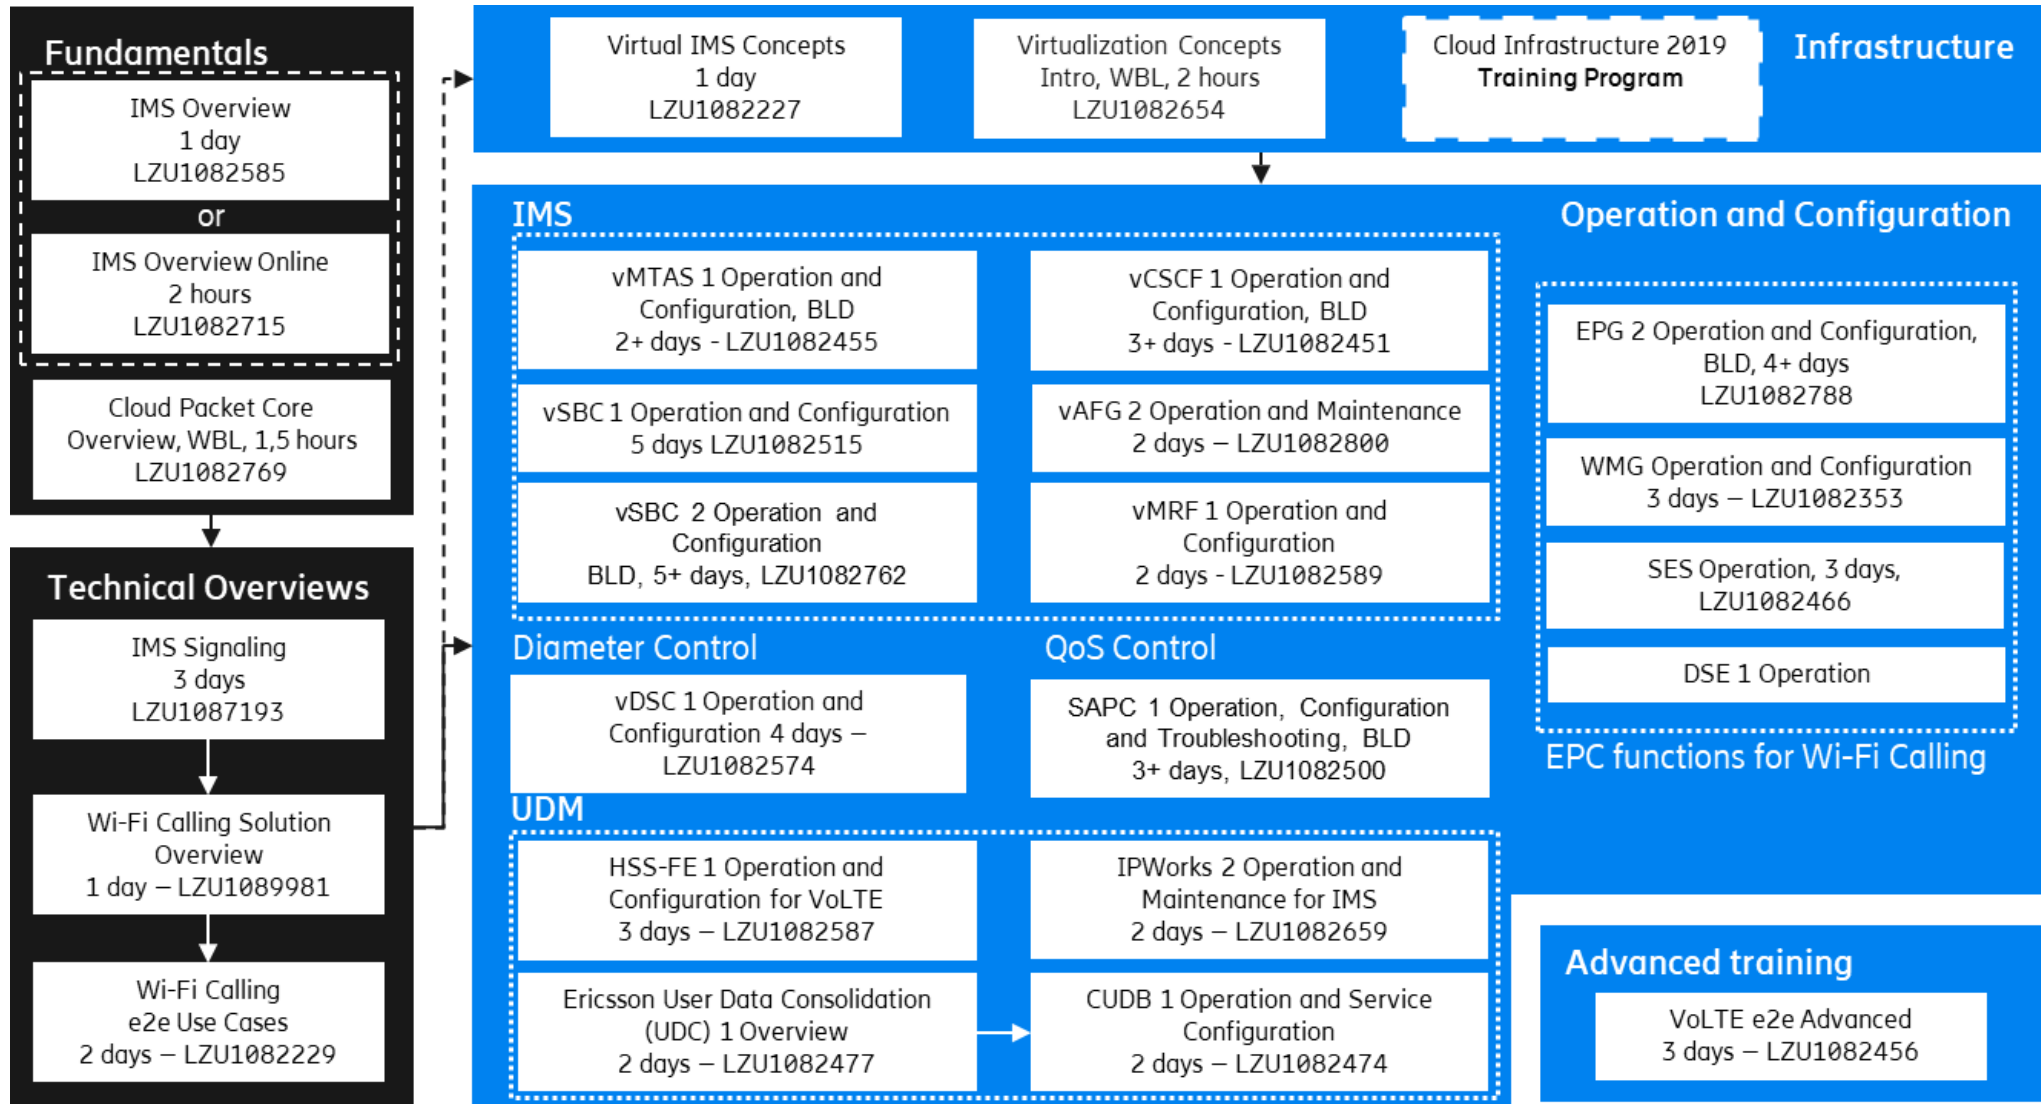

5G Core – Associated Training Programs

Mobile Soft Switch (MSS) 18

This training program covers VoLTE implementation in MSS/vMSS including SRVCC and ICS.

Mobile Soft Switch (MSS) 18
Training Program

Packet Core Network 2019

This training program covers virtual Packet Core network, network functions as well as VoLTE, WiFi Calling and IoT implementation in the Packet Core.

Packet Core Network 2019
Training Program

User Data Consolidation (UDC) 1

This training program covers UDC network functions such as CUDB, HSS, HLR, EIR, SAPC, IPWorks, MNP, UPG.

User Data Consolidation (UDC) 1
Training Program

Cloud Infrastructure 2019

This training program covers Cloud and NFVI courses for the infrastructure to be used by the WoIMS VNFs.

Cloud Infrastructure 2019
Training Program

Example of VoLTE learning flow

Example of Wi-Fi Calling learning flow

Example of Voice in 5G learning flow

Example of Enriched Communication learning flow

ericsson.com/ourportfolio/services/learning-services