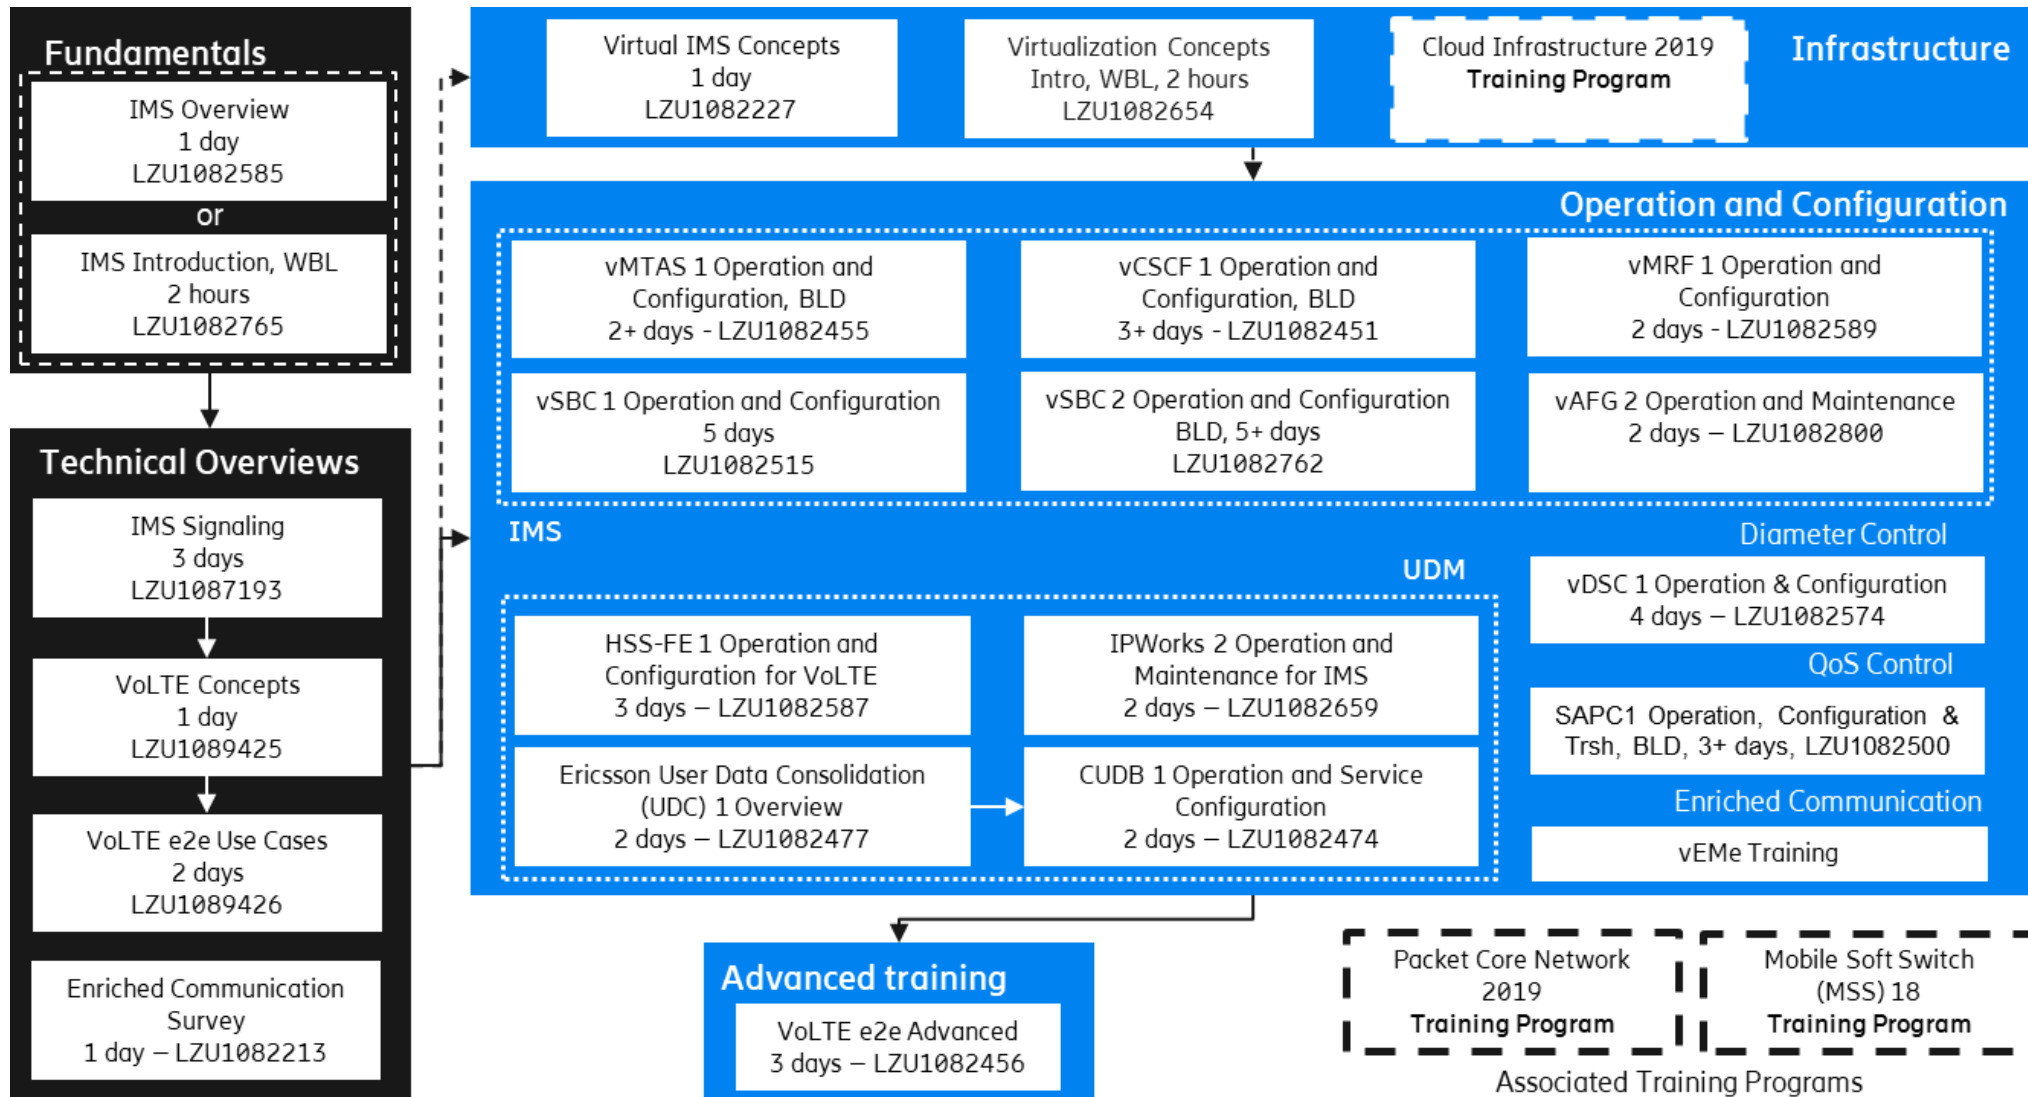

5G Core – Associated Training Programs

Mobile Soft Switch (MSS) 18

This training program covers VoLTE implementation in MSS/vMSS including SRVCC and ICS.

Mobile Soft Switch (MSS) 18
Training Program

Packet Core Network 2019

This training program covers virtual Packet Core network, network functions as well as VoLTE, WiFi Calling and IoT implementation in the Packet Core.

Packet Core Network 2019
Training Program

User Data Consolidation (UDC) 1

This training program covers UDC network functions such as CUDB, HSS, HLR, EIR, SAPC, IPWorks, MNP, UPG.

User Data Consolidation (UDC) 1
Training Program

Cloud Infrastructure 2019

This training program covers Cloud and NFVI courses for the infrastructure to be used by the WoIMS VNFs.

Cloud Infrastructure 2019
Training Program

Example of VoLTE learning flow

Example of Wi-Fi Calling learning flow

Example of Voice in 5G learning flow

Example of Enriched Communication learning flow

ericsson.com/ourportfolio/services/learning-services