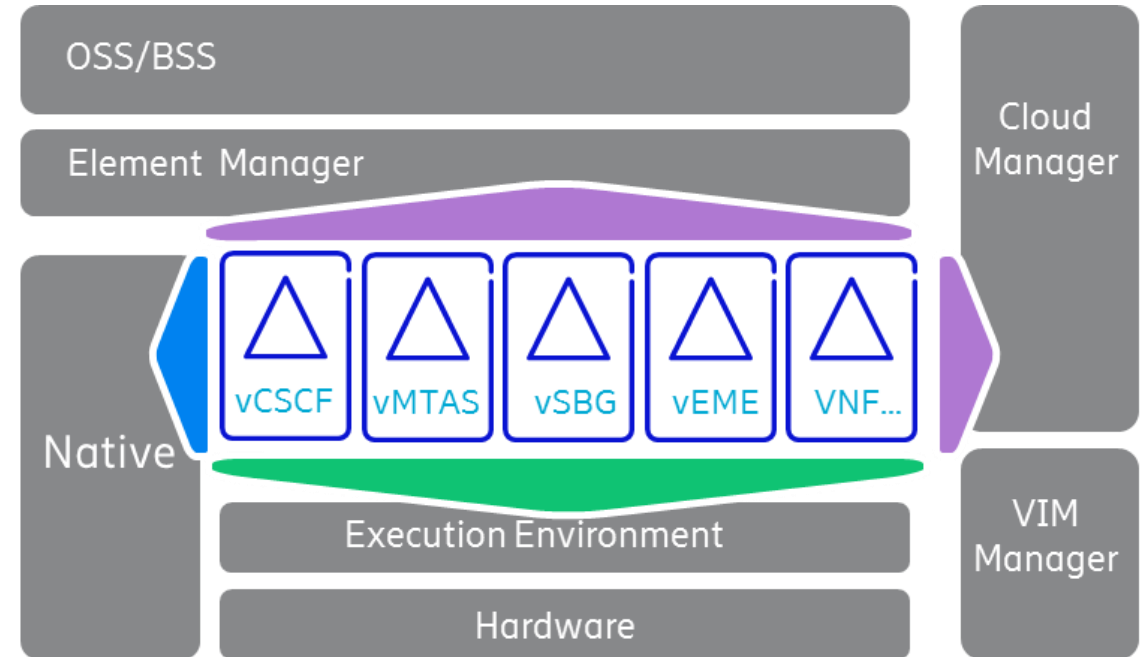

VoLTE and IMS Training Programs

VoLTE solution and IMS logical architecture

Learning levels

Fundamentals

Technical Overviews

Infrastructure

Operation and Configuration

Advanced training

Fundamentals and technical overviews

Infrastructure

Operation and configuration and Advanced training

vCSCF 1 Operation and Configuration LZU1082451, BLD, 2+ days		vSBC 1 Operation and Configuration LZU1082515, ILT, 5 days		vMRF 1 Operation and Configuration LZU1082589, ILT, 2 days		IMS
vAFG 2 Operation and Maintenance LZU1082800, ILT, 2 days		vSBC 2 Operation and Configuration LZU1082762, BLD, 5+ days				
HSS-FE 1 Operation and Configuration for VoLTE LZU1082587, ILT, 3 days			IPWorks 2 Operation and Maintenance for IMS LZU1082659, ILT, 2 days			UDM
SAPC 1 Operation, Configuration and Troubleshooting LZU1082500, BLD, 3+ days		Policy	vDSC 1 Operation and Configuration LZU1082574, ILT, 4 days			Signaling
vMTAS 1 Operation and Configuration LZU1082455, BLD, 2+ days		vEMe training (available on request)				Application training