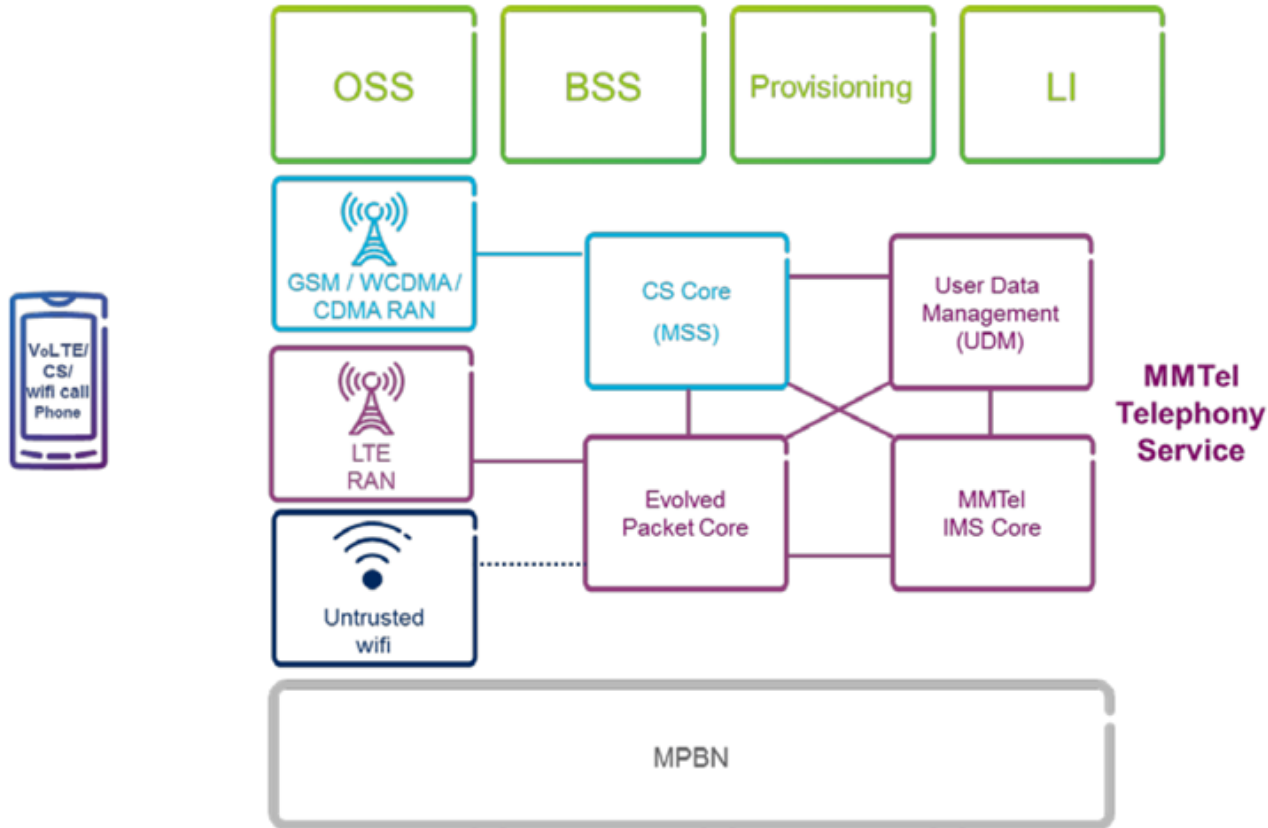

VoLTE and IMS Training Programs

VoLTE solution and IMS logical architecture

Learning levels

Fundamentals

Technical Overviews

Infrastructure

Operation and Configuration

Advanced training

Fundamentals and technical overviews

Infrastructure

Operation and configuration and Advanced training

vCSCF 1 Operation and Configuration LZU1082451, BLD, 2+ days		vSBC 1 Operation and Configuration LZU1082515, ILT, 5 days		vMRF 1 Operation and Configuration LZU1082589, ILT, 2 days		IMS
vAFG 2 Operation and Maintenance LZU1082800, ILT, 2 days		vSBC 2 Operation and Configuration LZU1082762, BLD, 5+ days				
HSS-FE 1 Operation and Configuration for VoLTE LZU1082587, ILT, 3 days			IPWorks 2 Operation and Maintenance for IMS LZU1082659, ILT, 2 days			UDM
SAPC 1 Operation, Configuration and Troubleshooting LZU1082500, BLD, 3+ days		Policy	vDSC 1 Operation and Configuration LZU1082574, ILT, 4 days			Signaling
vMTAS 1 Operation and Configuration LZU1082455, BLD, 2+ days		vEMe training (available on request)				Application training