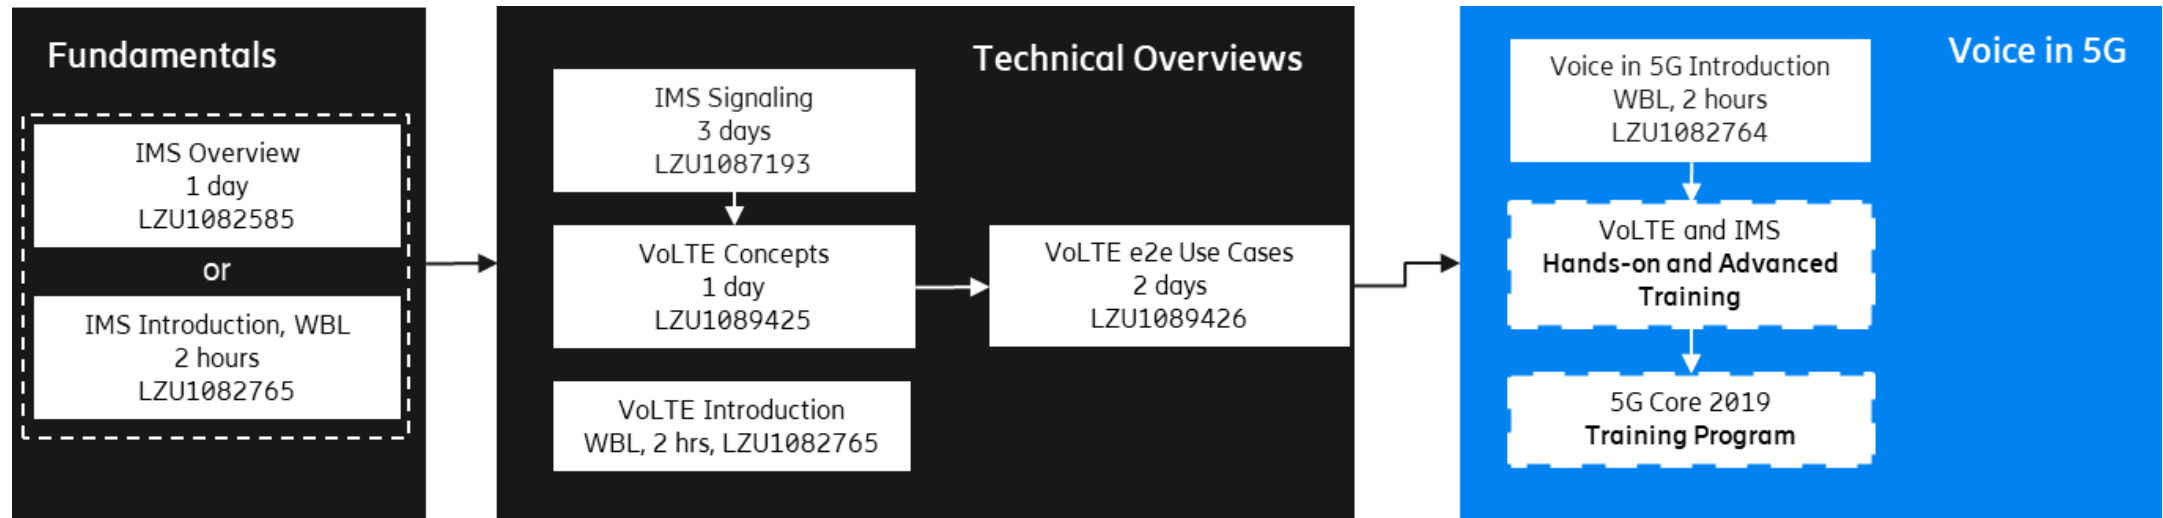

This training program covers UDC network functions such as CUDB, HSS, HLR, EIR, SAPC, IPWorks, MNP, UPG.

User Data Consolidation (UDC) 1
Training Program

Cloud Infrastructure 2019

This training program covers Cloud and NFVI courses for the infrastructure to be used by the WoIMS VNFs.

Cloud Infrastructure 2019
Training Program

Example of VoLTE learning flow

Example of Wi-Fi Calling learning flow

Example of Voice in 5G learning flow

Example of Enriched Communication learning flow

ericsson.com/ourportfolio/services/learning-services