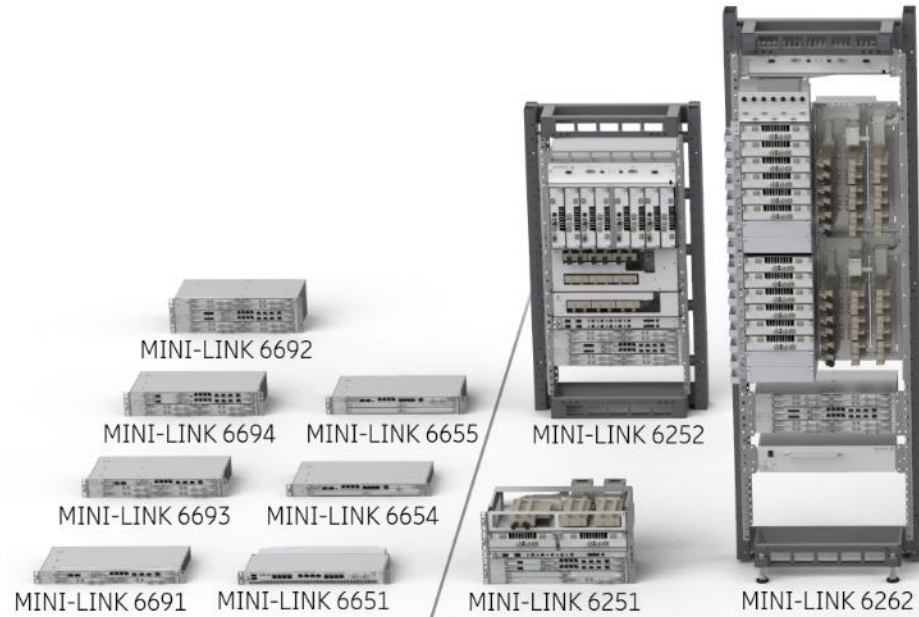

Router 6000 2019

Transport, a part of Ericsson Radio System

Fronthaul 6000

Router 6000

MINI-LINK 6000

5G Transport Portfolio

Indoor

Outdoor

Router 6000 Overview

Product Operations

Router 6000 Product Courses

MINI-LINK 6000 Product Overview (WBL)

Course Name	Course Identity	Length	Method
Router 6000 R19 Overview	LZU1082819		WBL

MINI-LINK 6000 and Fronthaul 6000 Operations (ILT)