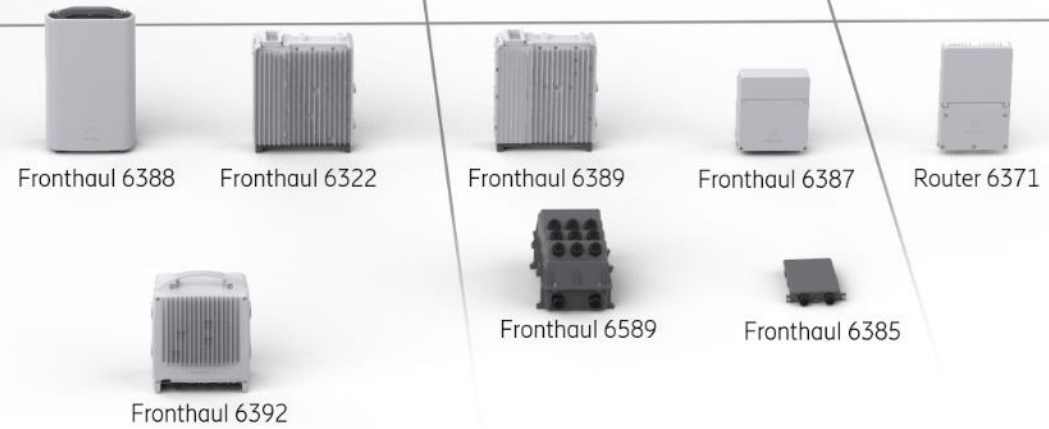

5G Transport Portfolio

Indoor

Outdoor

MINI-LINK 6000
Shorthaul

MINI-LINK 6000
Long Haul

Fronthaul 6000
Active & Wireless

Fronthaul 6000
Passive

Router 6000