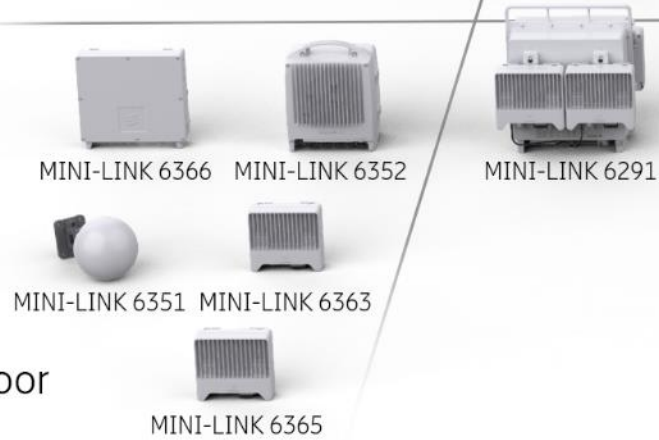

5G Transport Portfolio

Indoor

Outdoor

MINI-LINK 6000
Shorthaul

MINI-LINK 6000
Long Haul

Fronthaul 6000
Active & Wireless

Fronthaul 6000
Passive

Router 6000