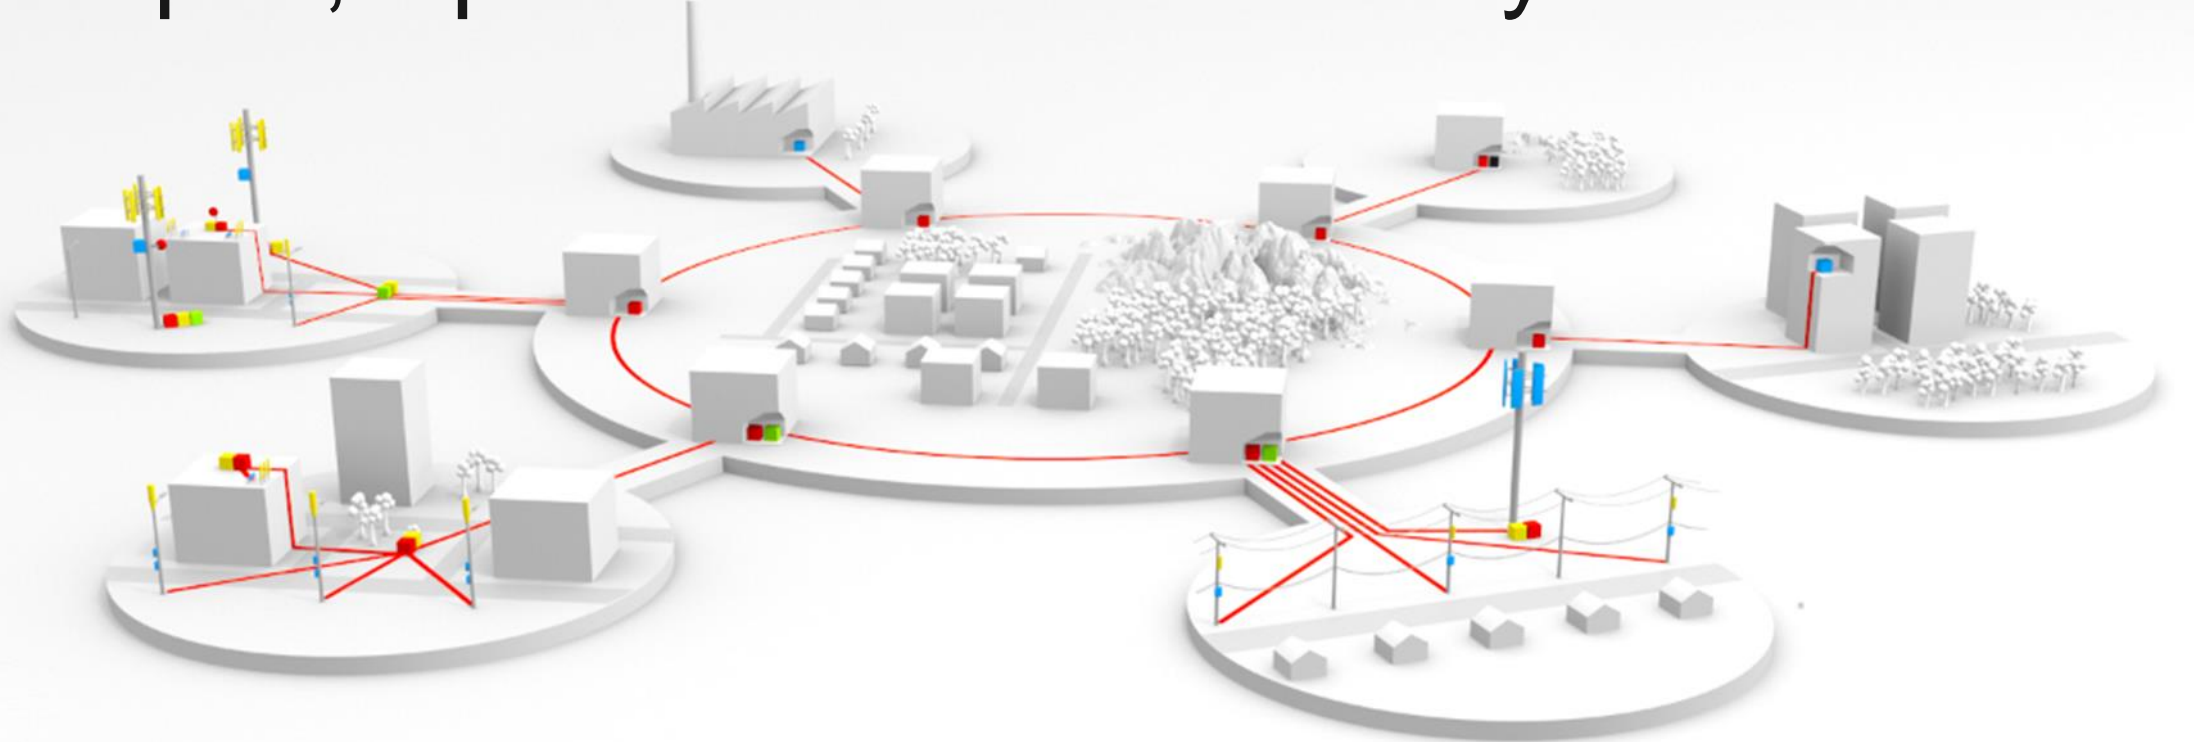

Router 6000 2019

Transport, a part of Ericsson Radio System

Fronthaul 6000

Router 6000

MINI-LINK 6000

5G Transport Portfolio

Indoor

Outdoor

MINI-LINK 6000
Shorthaul

MINI-LINK 6000
Long Haul

Fronthaul 6000
Active & Wireless

Fronthaul 6000
Passive

Router 6000

Router 6000 2019 Training Program

Learning Levels & Areas

Product Overview and Fundamentals

Router 6000 Overview

Product Operations

Router 6000 Product Courses

MINI-LINK 6000 Product Overview (WBL)

Course Name	Course Identity	Length	Method
Router 6000 R19 Overview	LZU1082819		WBL

MINI-LINK 6000 and Fronthaul 6000 Operations (ILT)

Course Name	Course Identity	Length	Method
Router 6000 R19 Operation and Maintenance	LZU1082818	3 days	ILT
Router 6000 R19 IP Routing Operation and Configuration	LZU1082814	4 days	ILT
Router 6000 R19 IPv6 Fundamentals and Routing	LZU1082816	1 day	ILT
Router 6000 R19 QoS Operation and Configuration	LZU1082820	2 days	ILT
Router 6000 R19 Sync Operation and Configuration	LZU1082821	2 days	ILT
Router 6000 R19 MPLS and VPN Technology Operation and Configuration	LZU1082817	5 days	ILT
Router 6000 R19 IPSec VPN Operation and Configuration	LZU1082815	1 day	ILT